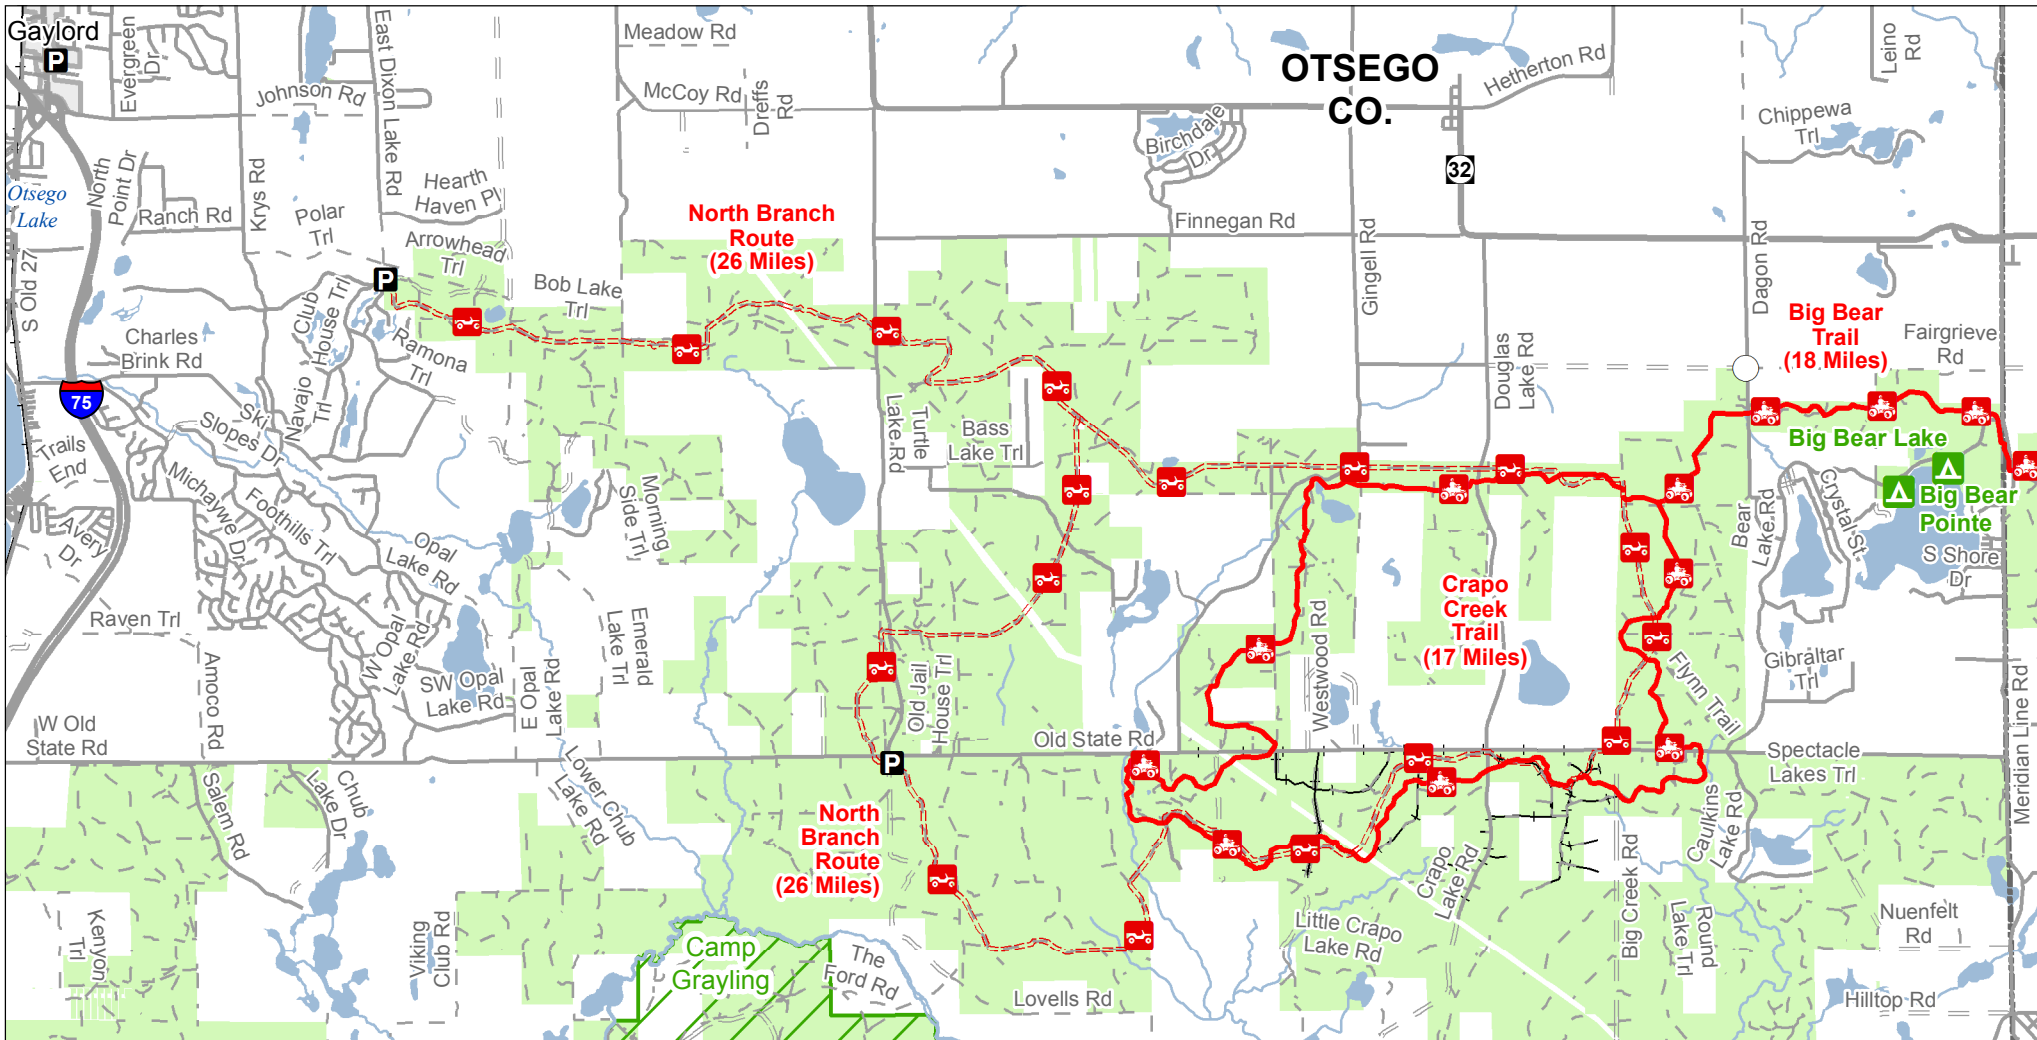

# North Branch Route

## Otsego County, Michigan

ADVISORY: Trails and Routes have two-way traffic.  
 DISCLAIMER: Trails shown on this map are an approximate representation of the trail system at the time of publication and may not reflect current ground conditions.  
**STAY ON SIGNED TRAILS ONLY!**

- State Forest Campground
- Parking Lot
- Intersection
- ORV Routes
- ORV Trails
- ORV Route – ORVs of all sizes including off-road motorcycles. ORV license and trail permit required unless licensed by the Secretary of State.
- ORV Trail – ORVs 50 inches in width or less including off-road motorcycles. ORV license and trail permit required.
- Camp Grayling
- State Forest Land
- County Boundary
- Highway
- Paved Road
- Gravel Road
- Poor Dirt Road
- Railroad
- Lakes and Rivers