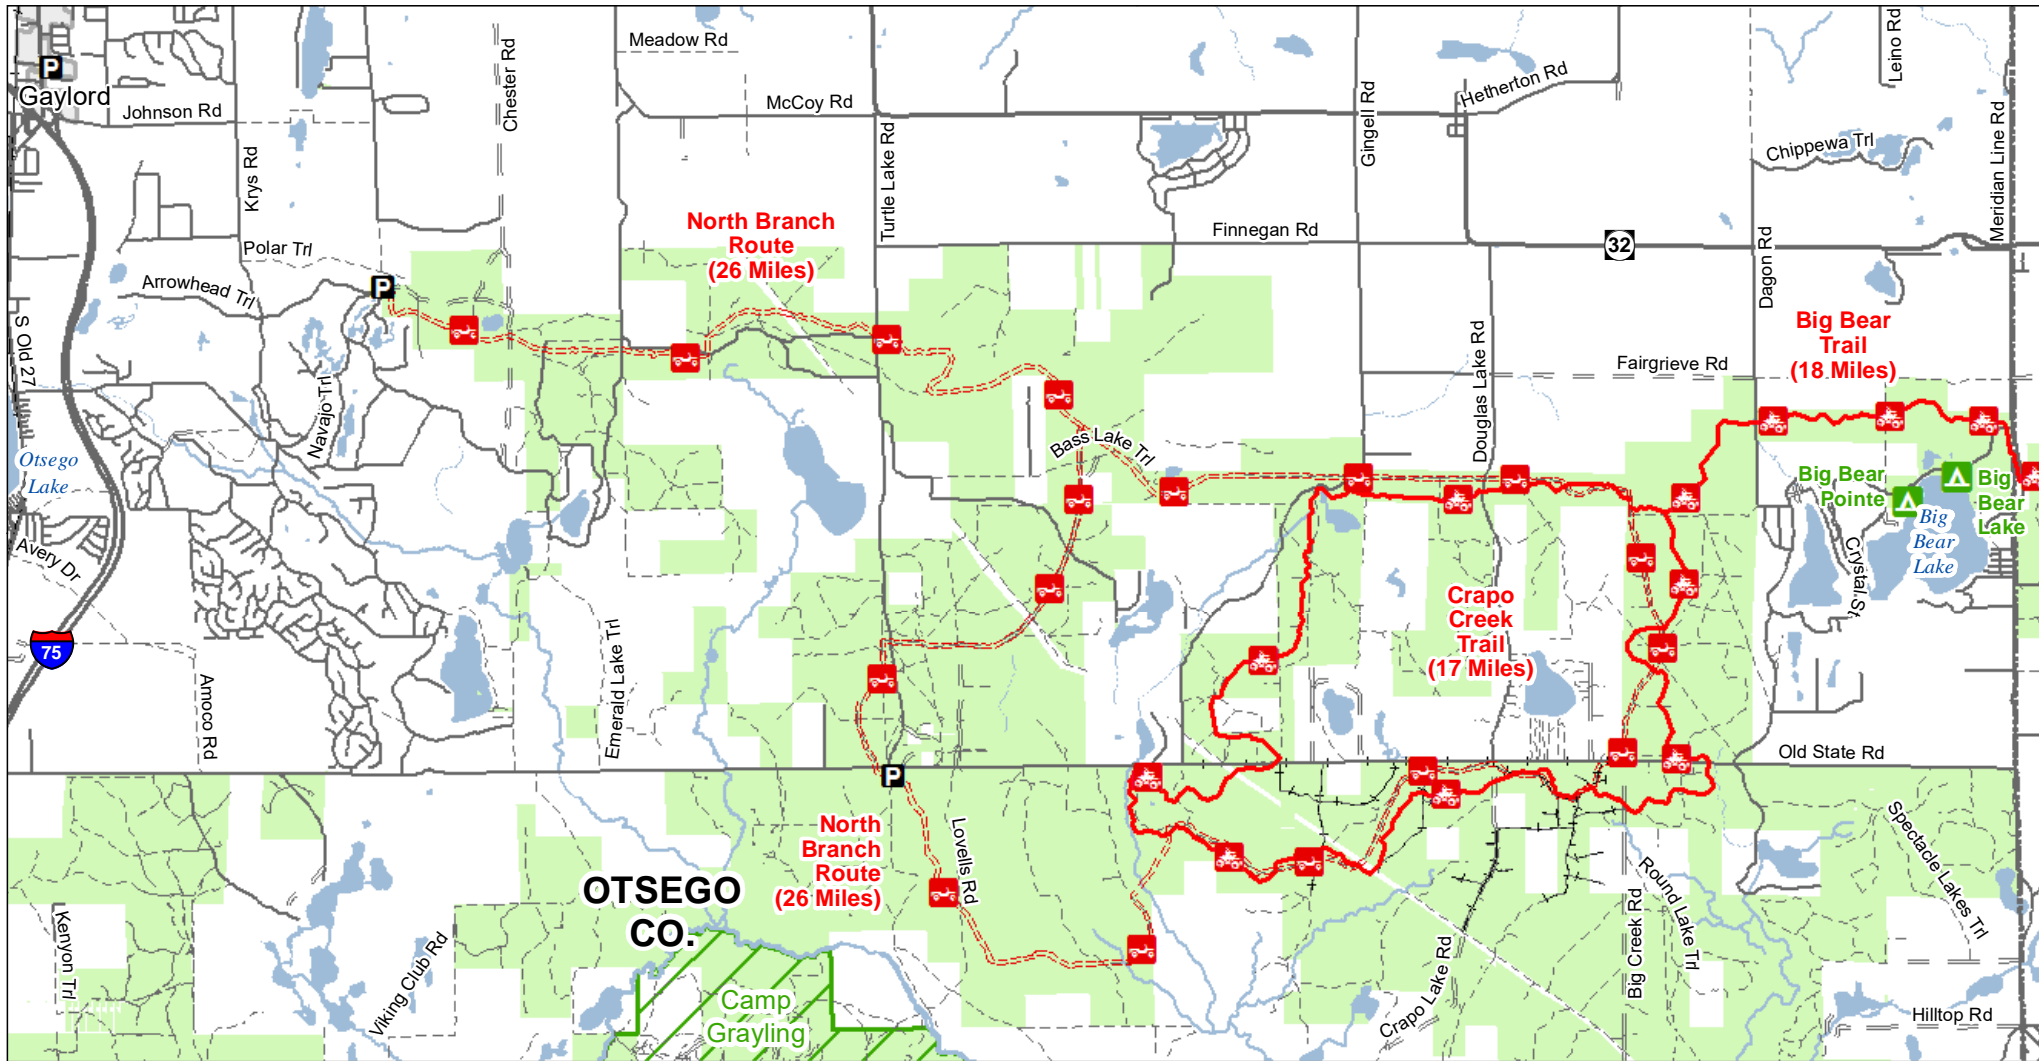

North Branch Route

Otsego County, Michigan

ADVISORY: Trails and Routes have two-way traffic.
DISCLAIMER: Trails shown on this map are an approximate representation of the trail system at the time of publication and may not reflect current ground conditions.
STAY ON SIGNED TRAILS ONLY!

- State Forest Campground
- Parking Lot
- ORV Routes
- ORV Trails
- ORV Route – ORVs of all sizes including off-road motorcycles. ORV license and trail permit required by the Secretary of State.
- ORV Trail – ORVs 50 inches in width or less including off-road motorcycles. ORV license and trail permit required.
- Highway
- Paved Road
- Gravel Road
- Poor Dirt Road
- Railroads
- Intermittent Stream
- Perennial River
- Lakes and Rivers
- Camp Grayling
- State Forest Land
- County Boundary