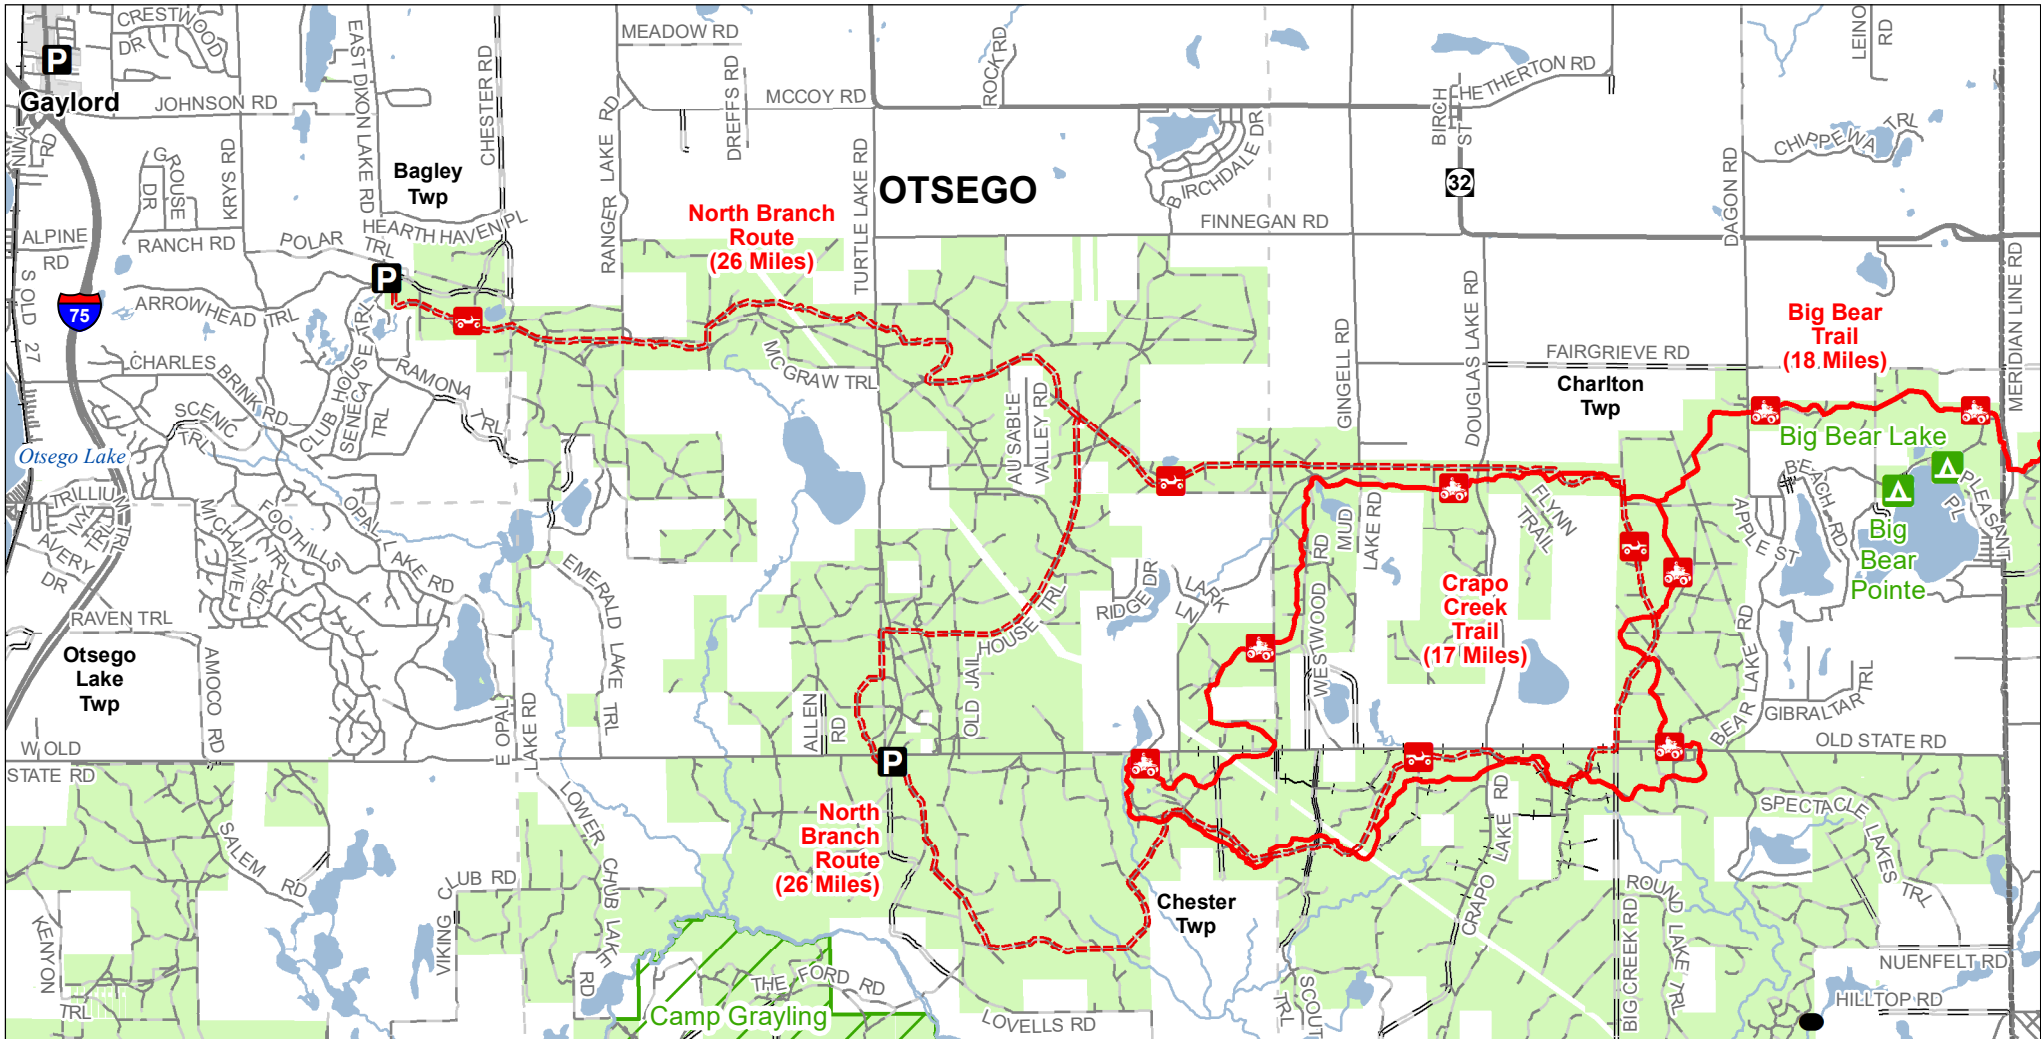

North Branch Route

Otsego County, Michigan

ADVISORY: Trails and Routes have two-way traffic.
 DISCLAIMER: Trails shown on this map are an approximate representation of the trail system at the time of publication and may not reflect current ground conditions.
STAY ON SIGNED TRAILS ONLY!

- State Forest Campground
- Bridge
- Parking Lot
- ORV Routes
- ORV Trails
- ORV Route – ORVs of all sizes including off-road motorcycles. ORV license and trail permit required unless licensed by the Secretary of State.
- ORV Trail – ORVs 50 inches in width or less including off-road motorcycles. ORV license and trail permit required.
- Highway
- Paved
- Gravel
- Railroad
- Lakes and Rivers
- Camp Grayling
- State Forest Land
- City or Village
- Township
- County Boundary