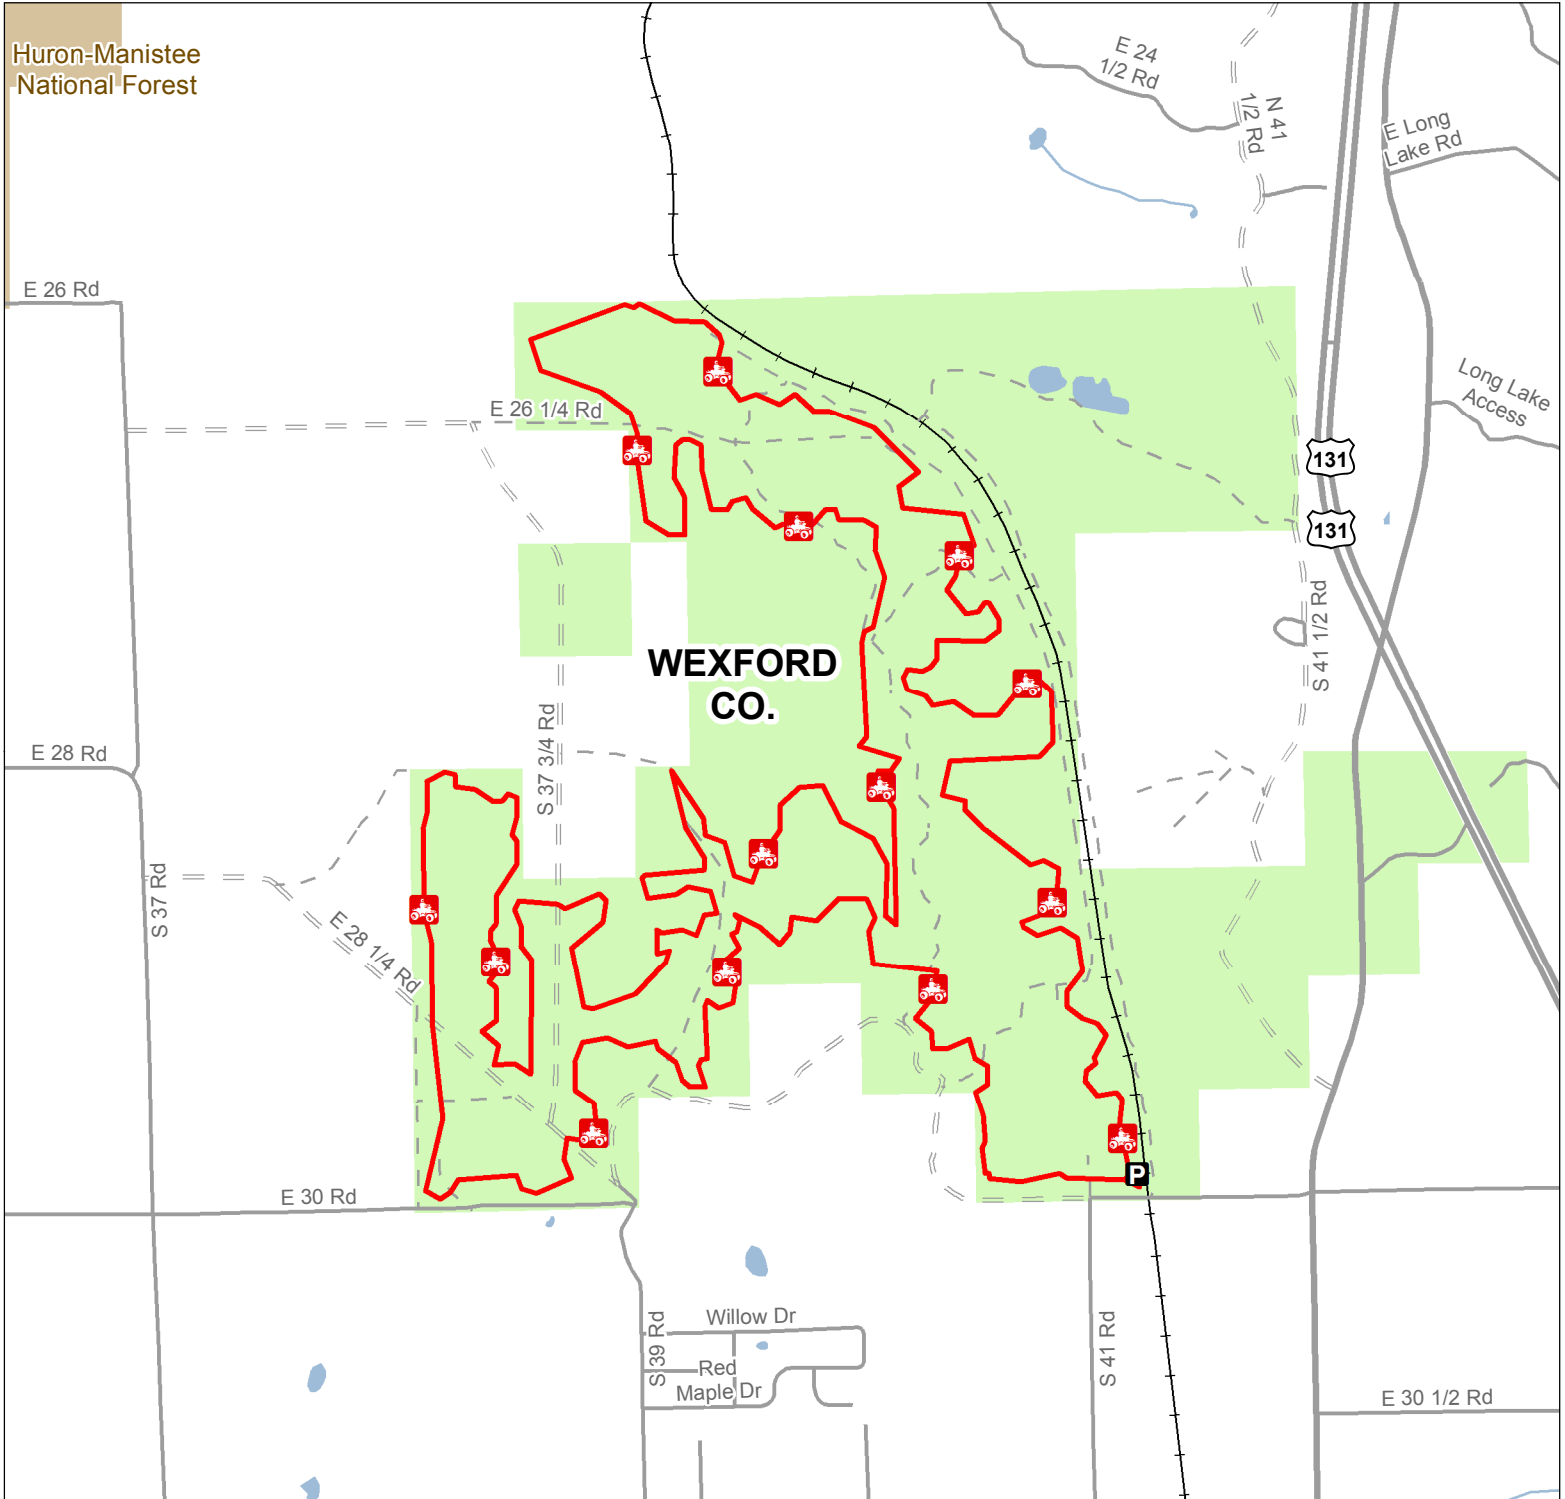

# Missaukee Junction Trail

## Wexford County, Michigan

ADVISORY: Trails and Routes have two-way traffic.  
 DISCLAIMER: Trails shown on this map are an approximate representation of the trail system at the time of publication and may not reflect current ground conditions.  
**STAY ON SIGNED TRAILS ONLY!**

- Parking Lot
- ORV Trails
- ORV Trail – ORVs 50 inches in width or less including off-road motorcycles. ORV license and trail permit required.
- Highway
- Paved Road
- Gravel Road
- Poor Dirt Road
- Railroad
- Lakes and Rivers
- State Forest Land
- Federal Land
- County Boundary