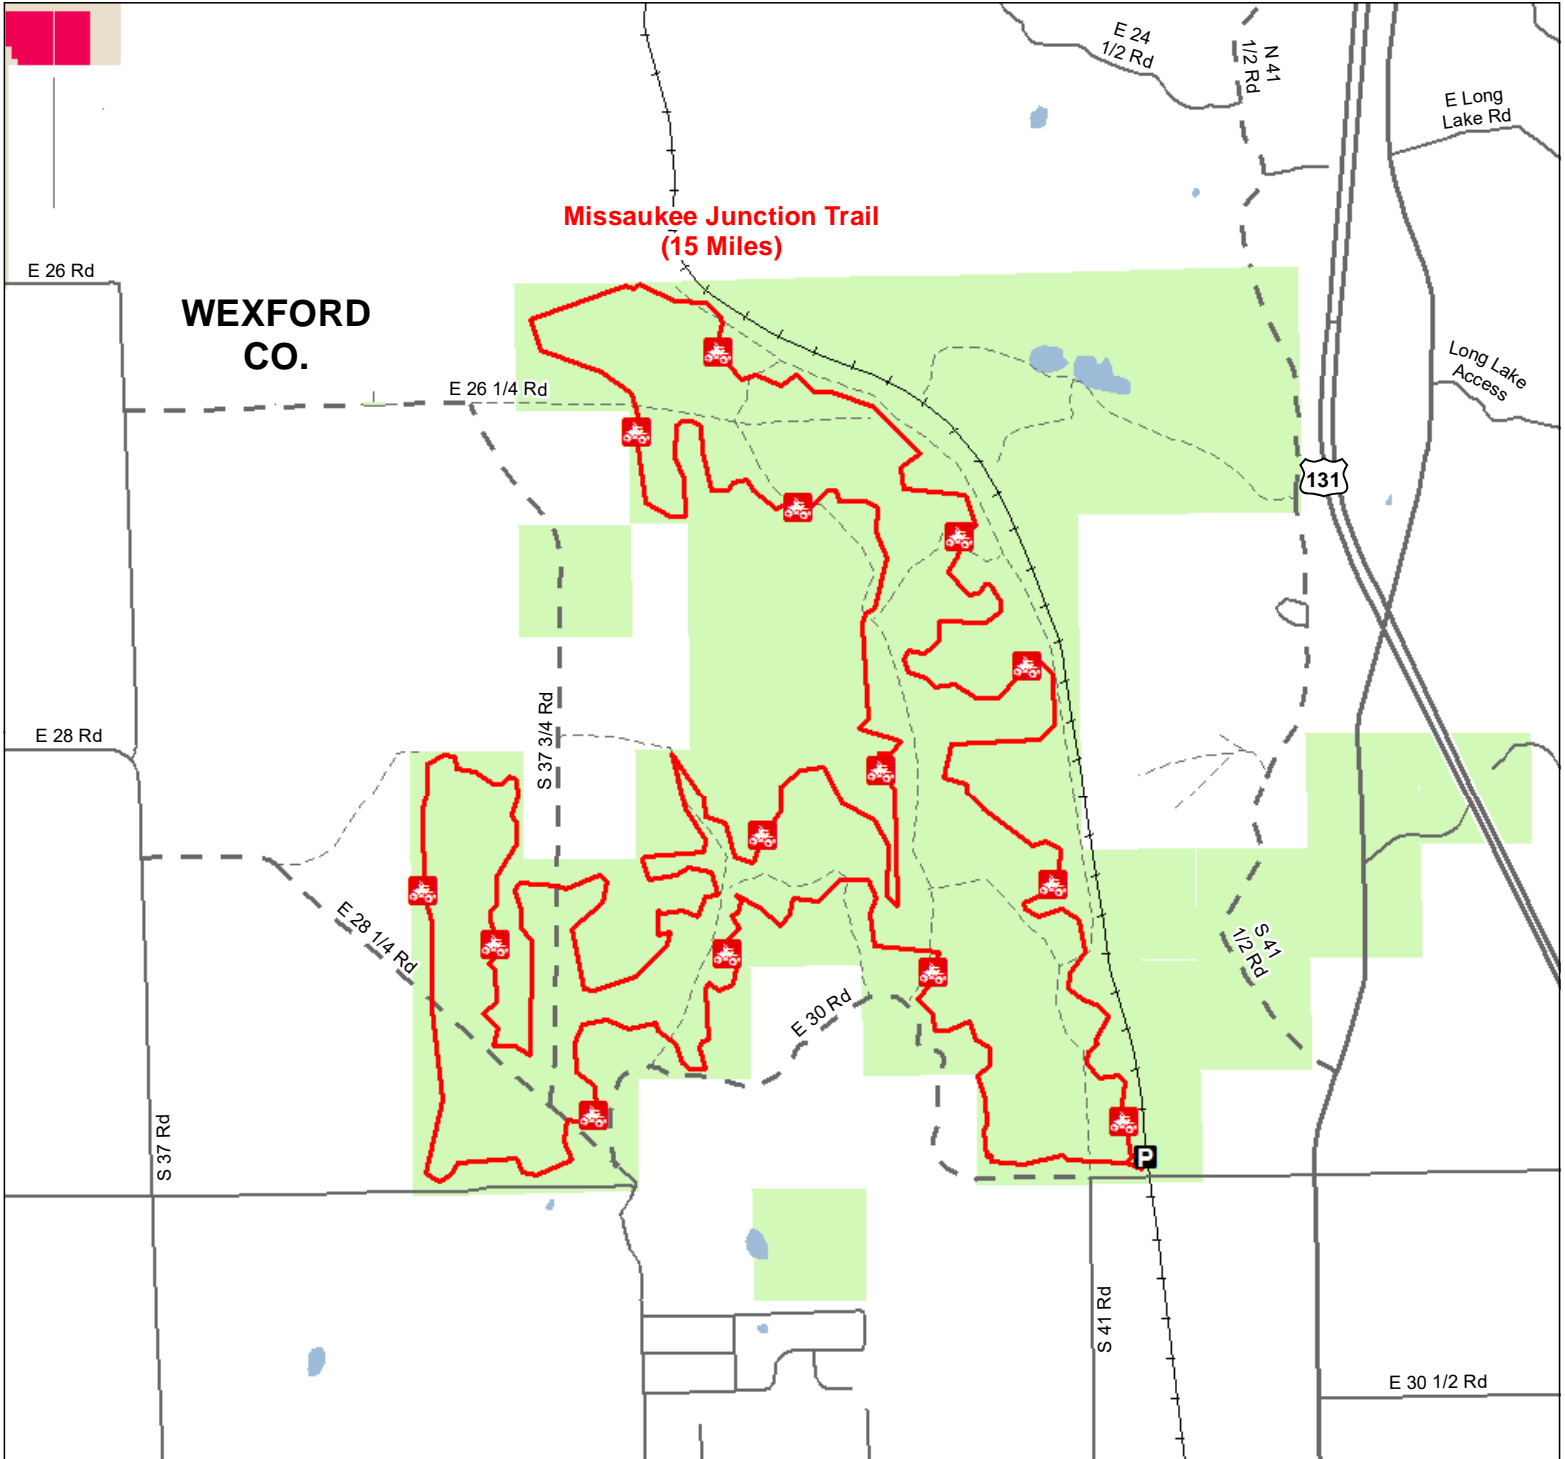

Missaukee Junction Trail

Wexford County, Michigan

ADVISORY: Trails and Routes have two-way traffic.
DISCLAIMER: Trails shown on this map are an approximate representation of the trail system at the time of publication and may not reflect current ground conditions.
STAY ON SIGNED TRAILS ONLY!

Parking Lot

ORV Trails

ORV Trail – ORVs 50 inches in width or less including off-road motorcycles.
ORV license and trail permit required.

Lakes and Rivers

State Forest Land

Federal Land

County Boundary

Highway

Paved Road

Gravel Road

Poor Dirt Road

Railroads