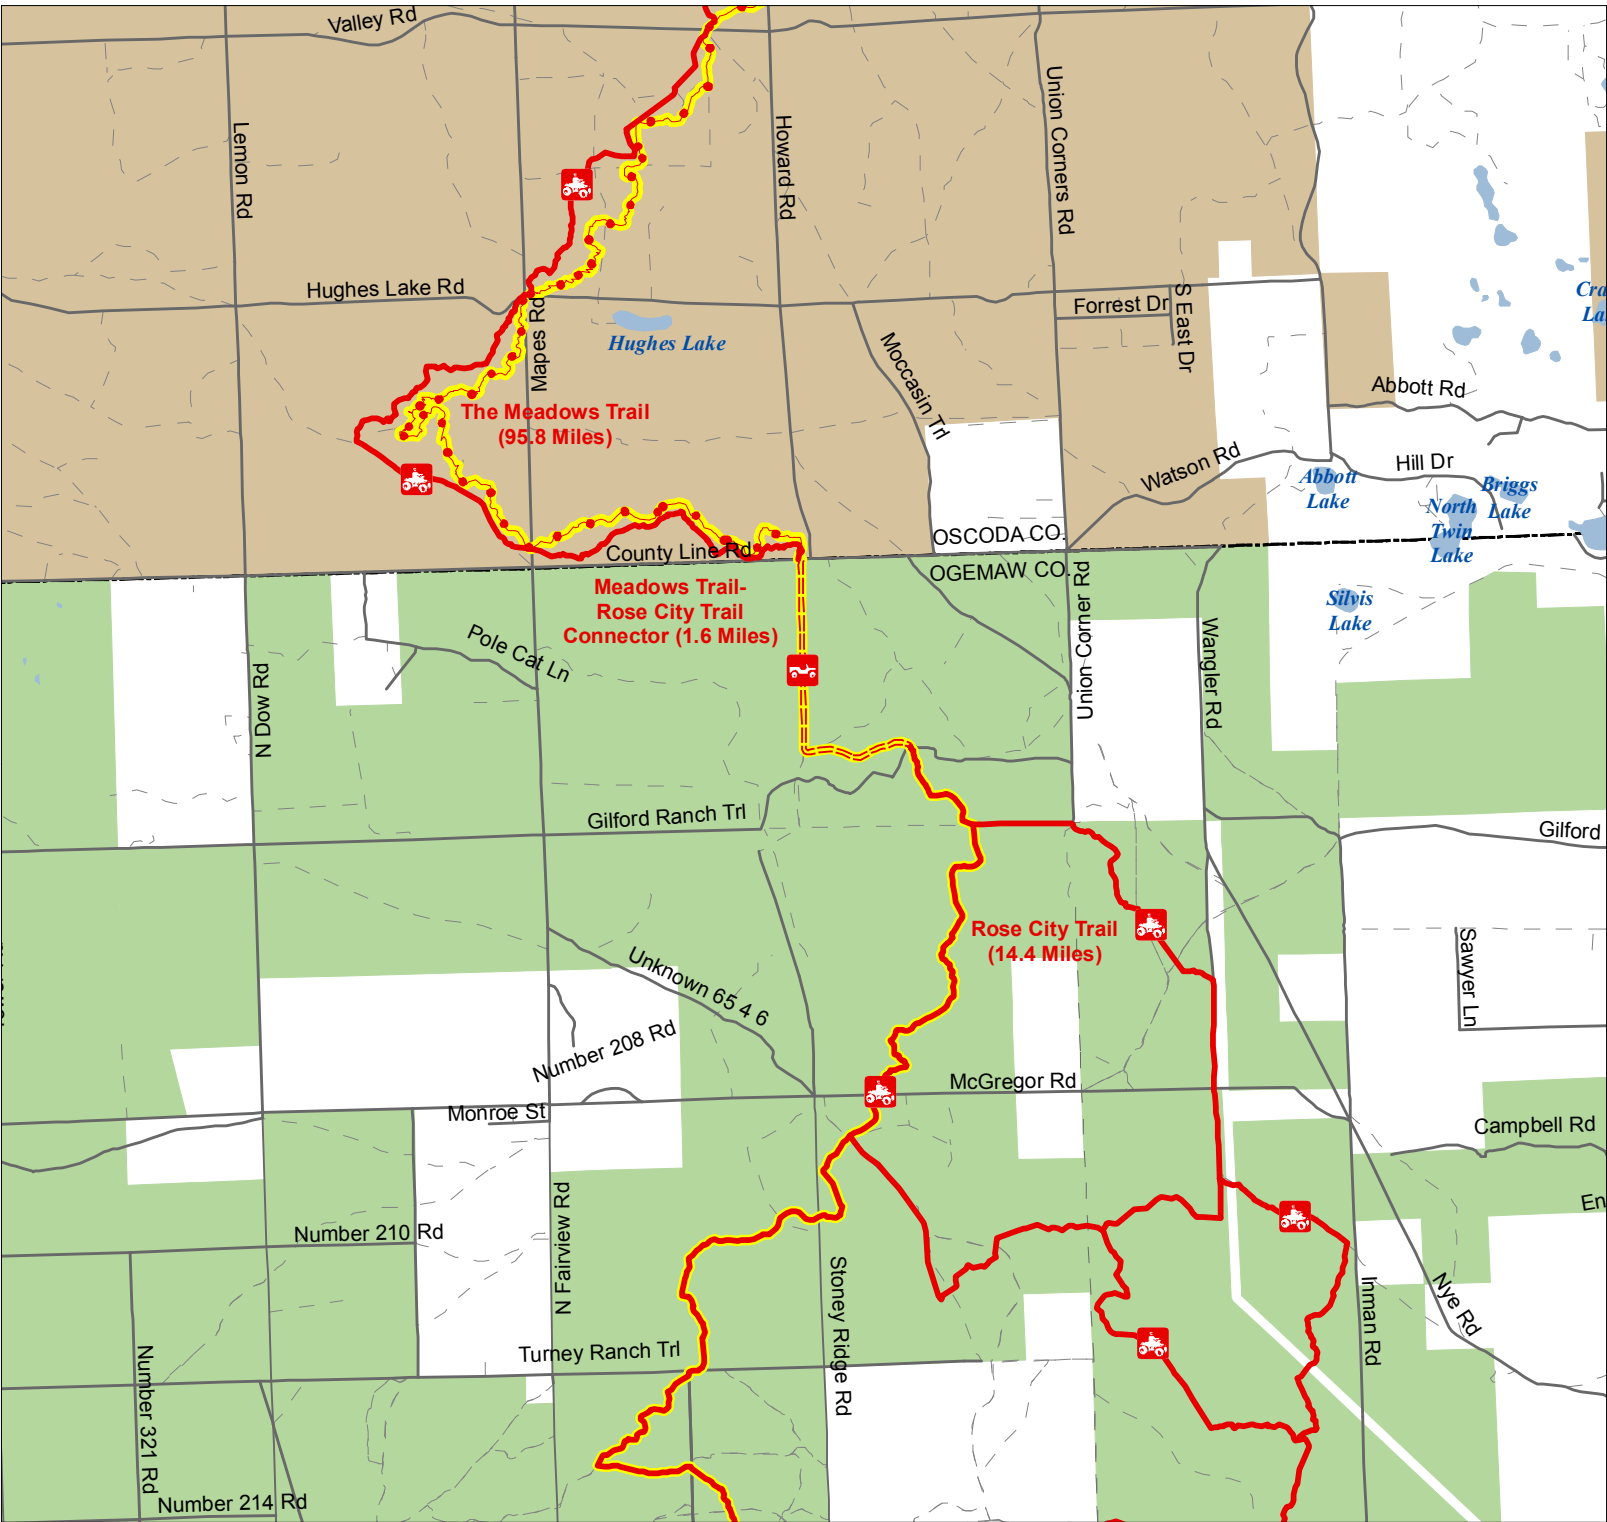

Meadows Trail - Rose City Trail Connector

Ogemaw County, Michigan

- ORV Route – ORV's of all sizes including off-road motorcycles. (DNR license (ORV sticker) required unless licensed by the Secretary of State)
- ATV Trail – ORV's less than 50" in width including off-road motorcycles. (DNR license (ORV sticker) required)
- Motorcycle Trail – Motorcycles only. (DNR license (ORV sticker) required)
- Michigan Cross Country Cycle Trail (MCCCT)

Advisory: Trails and Routes have two-way traffic.

Disclaimer: Trails shown on this map are an approximate representation of the trail system at the time of publication and may not reflect current ground conditions. **STAY ON SIGNED TRAILS ONLY!**

- Highway
- Paved or Gravel Road
- Poor Dirt Road
- Lakes and Rivers
- State Land
- Huron-Manistee National Forest
- County Boundaries