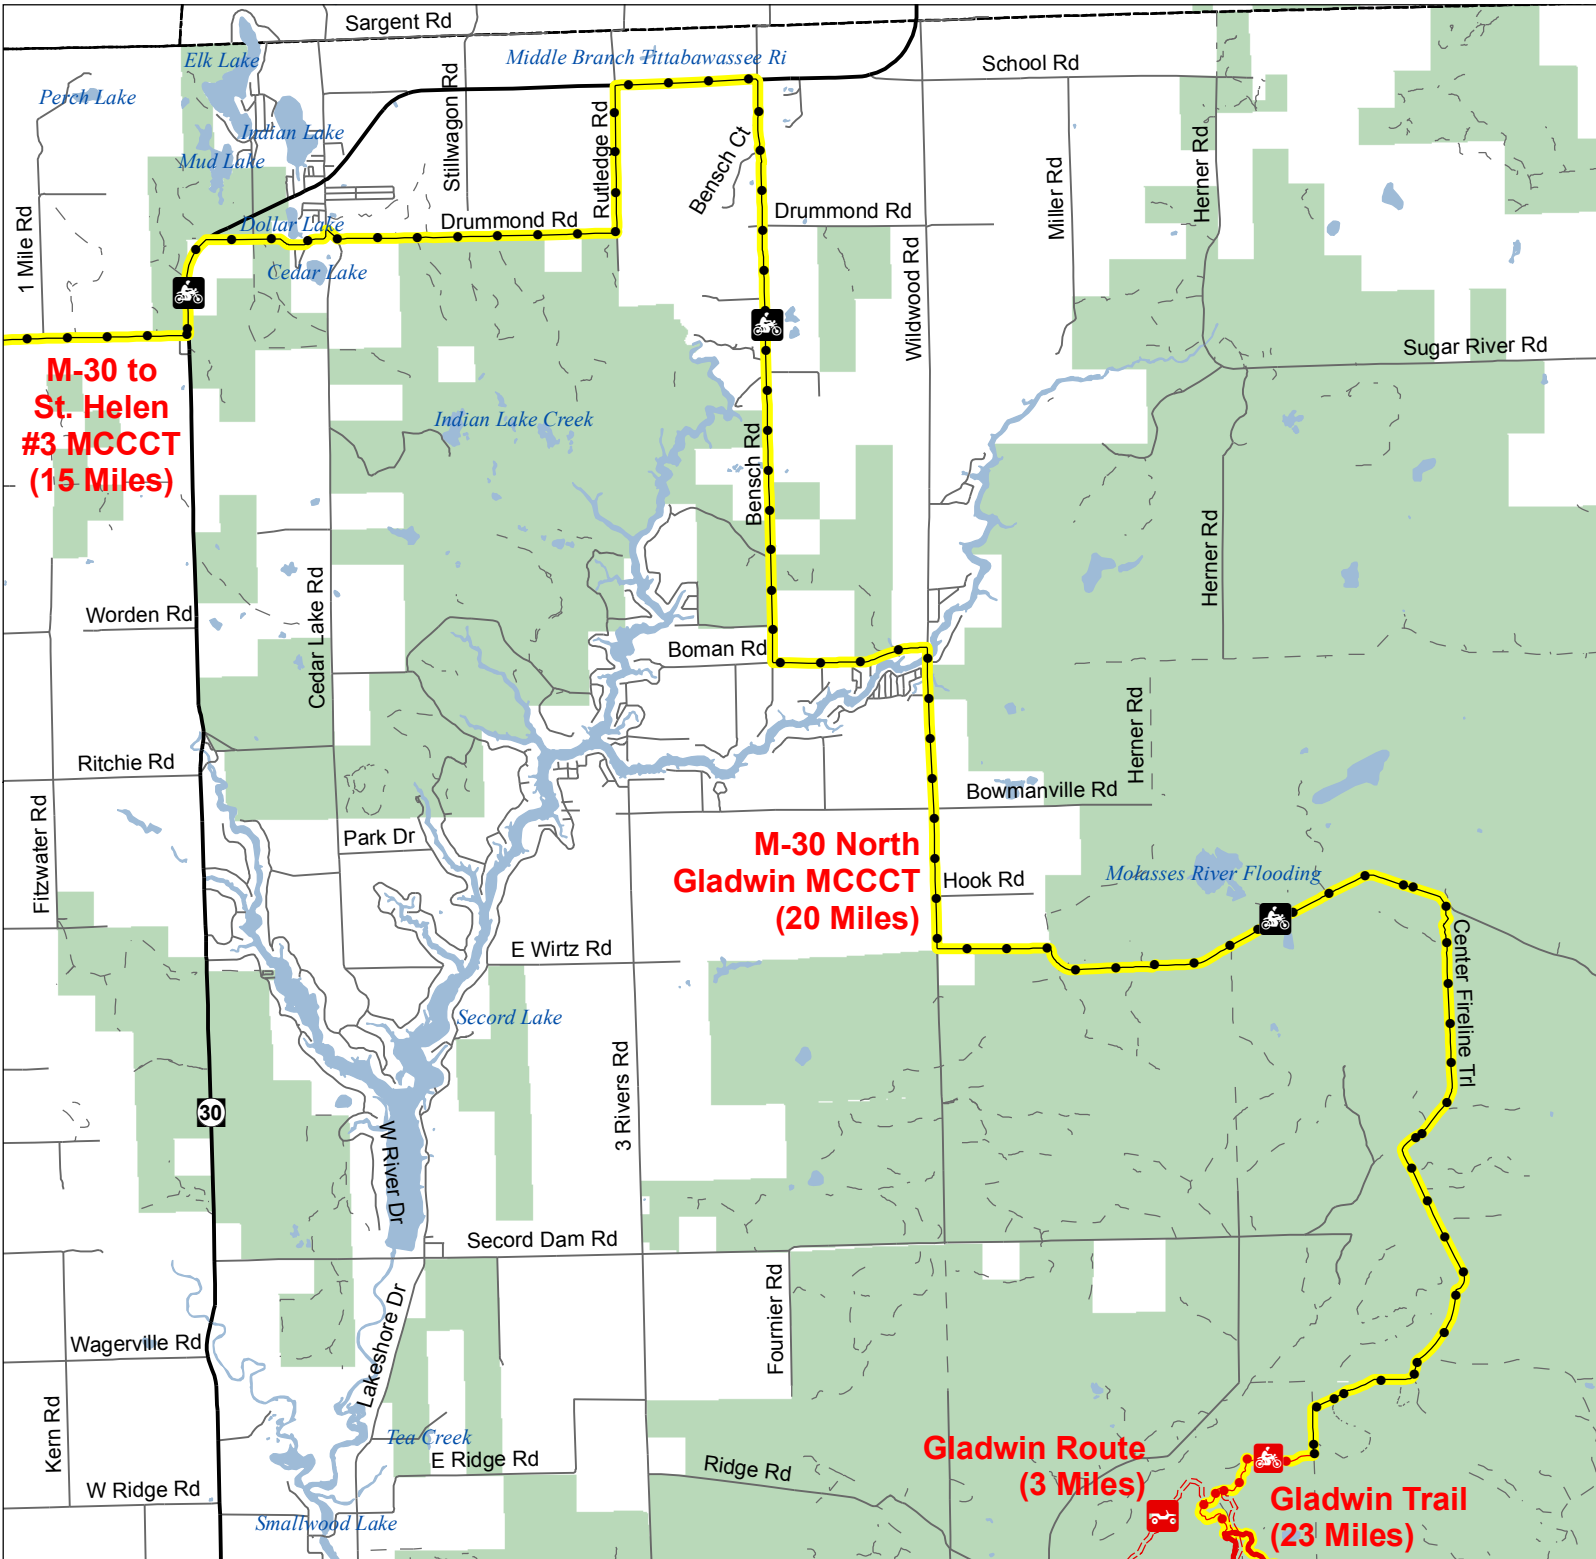

# M-30 North Gladwin MCCCT

Gladwin County, Michigan

- Motorcycle Trail – Motorcycles Only. ORV license and trail permit required.
- Motorcycle Trail – Motorcycles only. (Secretary of State license required)
- Michigan Cross Country Cycle Trail (MCCCT)

- State Forest Campground
- Highway
- Paved or Gravel Road
- Poor Dirt Road
- Lakes and Rivers
- State Forest
- County Boundaries

**Advisory:** Routes have two-way traffic.  
**Disclaimer:** Trails shown on this map are an approximate representation of the trail system at the time of publication and may not reflect current ground conditions. **STAY ON SIGNED TRAILS ONLY!**