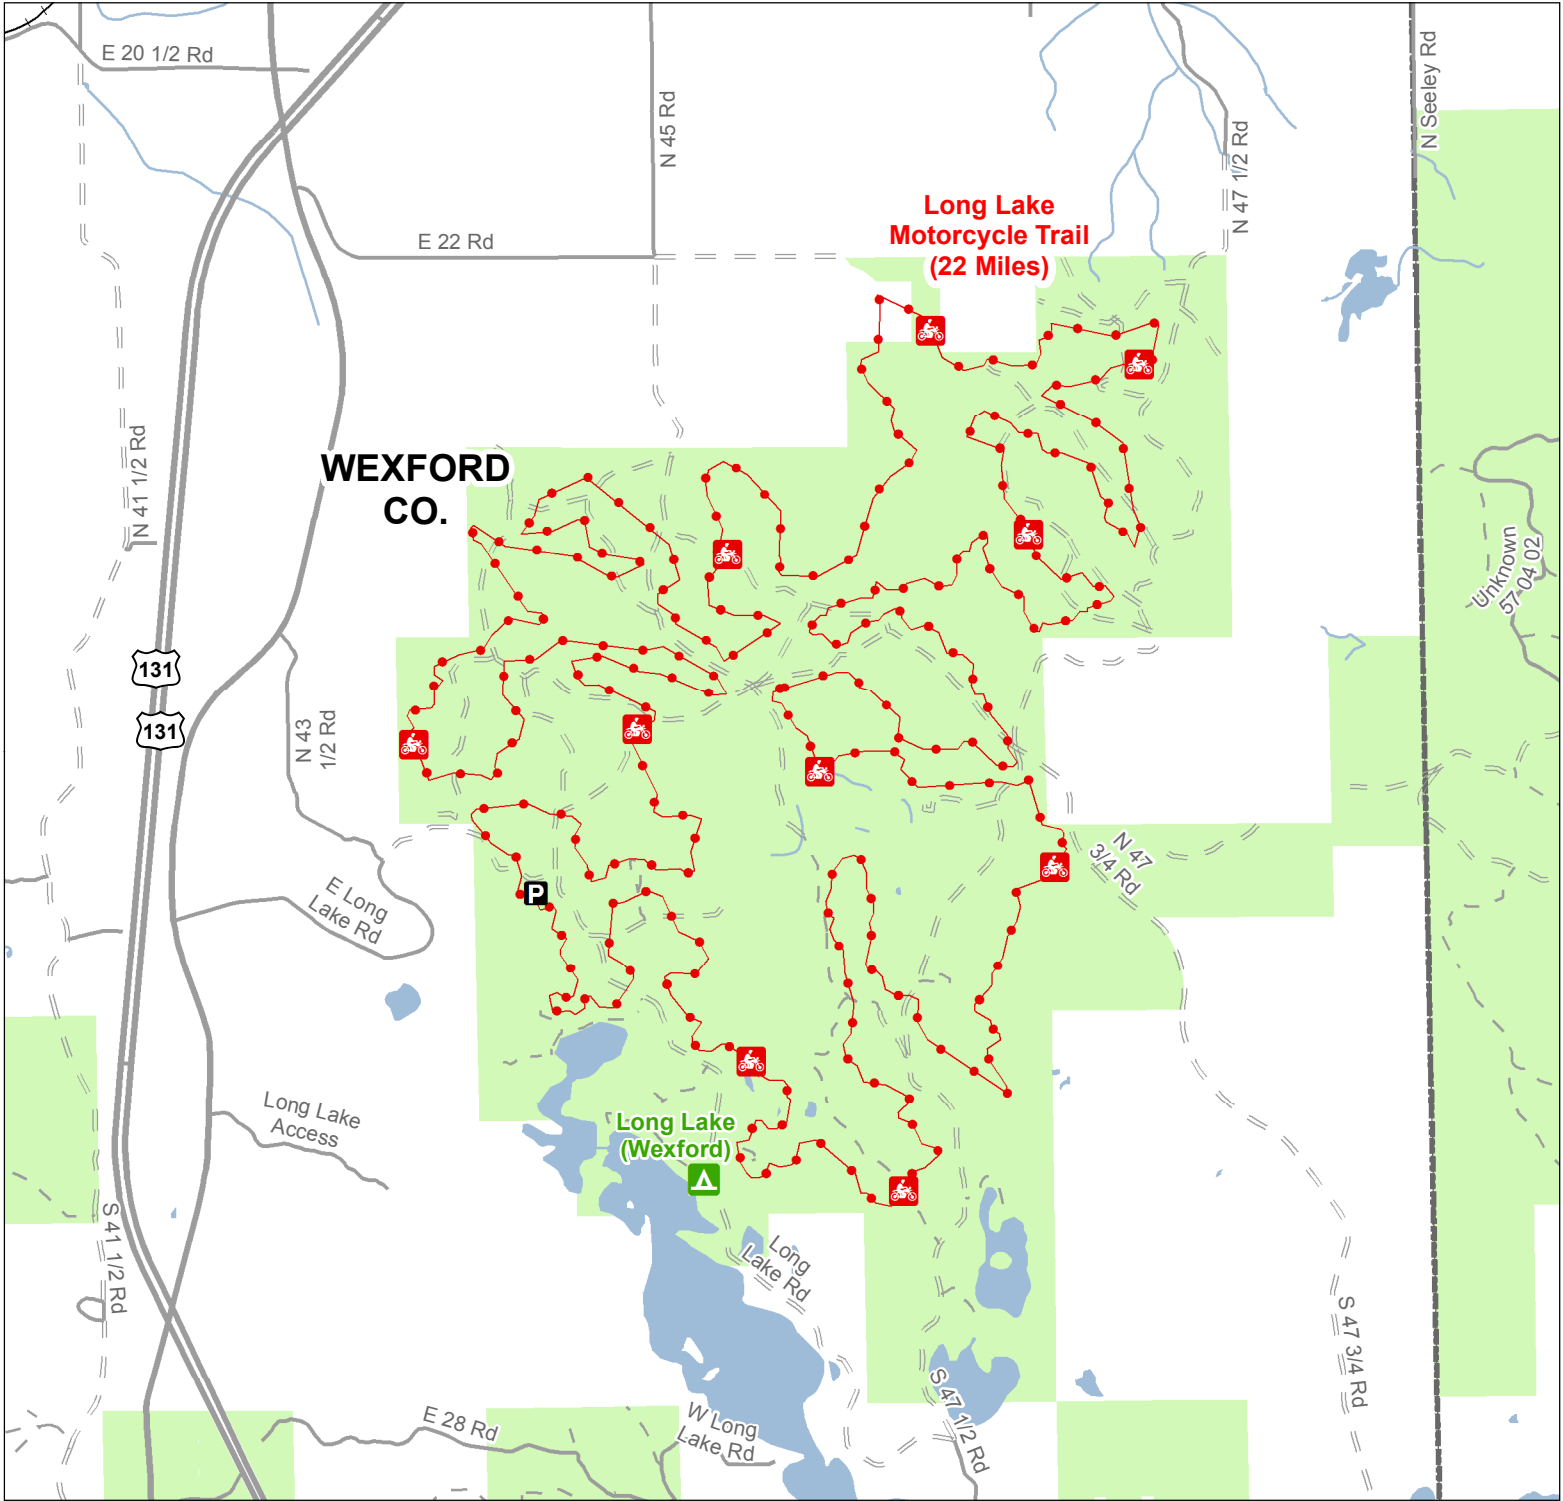

# Long Lake Motorcycle Trail

## Wexford County, Michigan

**ADVISORY:** Trails and Routes have two-way traffic.  
**DISCLAIMER:** Trails shown on this map are an approximate representation of the trail system at the time of publication and may not reflect current ground conditions.  
**STAY ON SIGNED TRAILS ONLY!**

- State Forest Campground
- Parking Lot
- Motorcycle Trails (DNR License)
- Motorcycle Trail – Motorcycles Only. ORV license and trail permit required.
- Highway
- Paved Road
- Gravel Road
- Poor Dirt Road
- Railroad
- Lakes and Rivers
- State Forest Land
- County Boundary