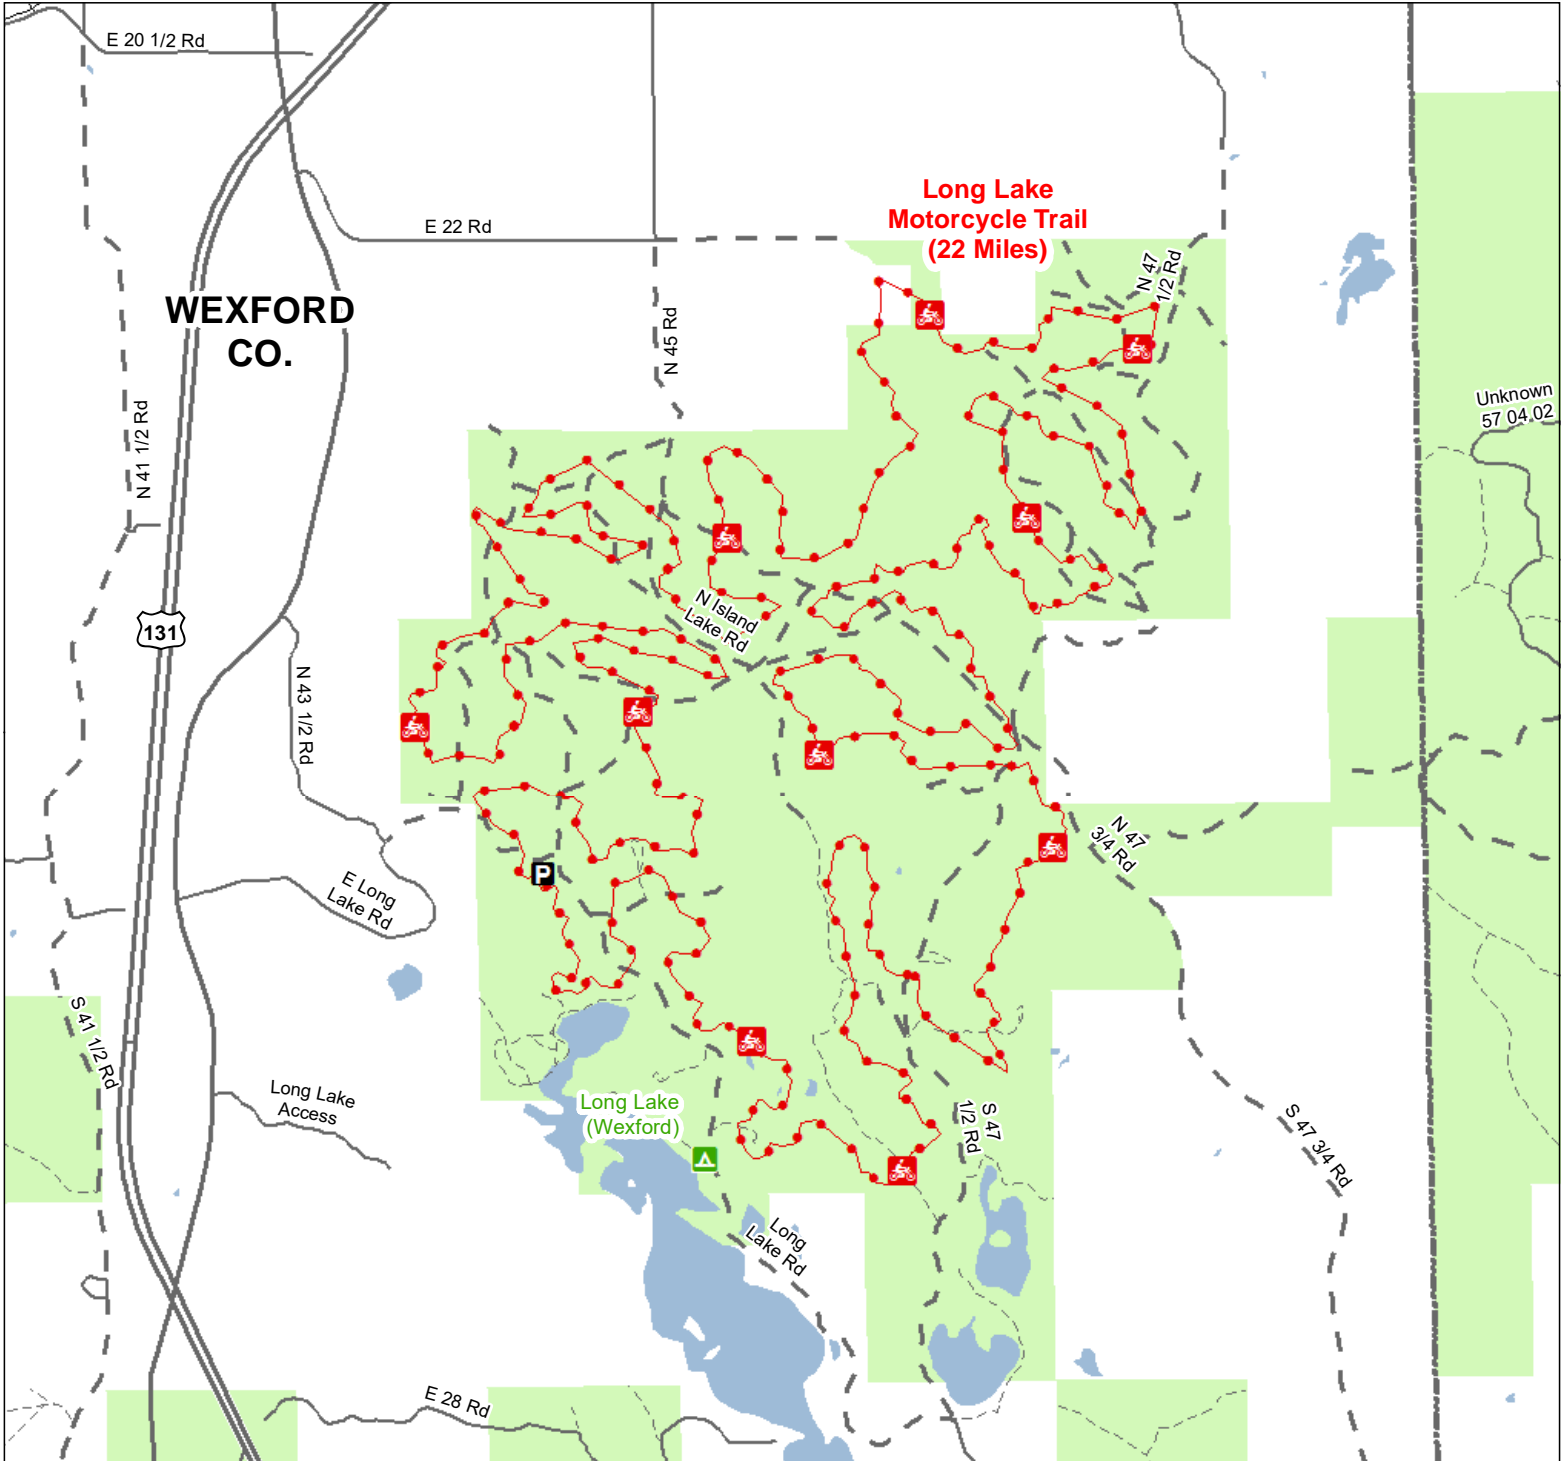

Long Lake Motorcycle Trail

Wexford County, Michigan

ADVISORY: Trails and Routes have two-way traffic.
DISCLAIMER: Trails shown on this map are an approximate representation of the trail system at the time of publication and may not reflect current ground conditions.
STAY ON SIGNED TRAILS ONLY!

- State Forest Campground
- Parking Lot
- Motorcycle Trails (DNR License)
- Motorcycle Trail – Motorcycles Only. ORV license and trail permit required.
- Highway
- Paved Road
- Gravel Road
- Poor Dirt Road
- Railroads
- Perennial River
- Lakes and Rivers
- State Forest Land
- County Boundary