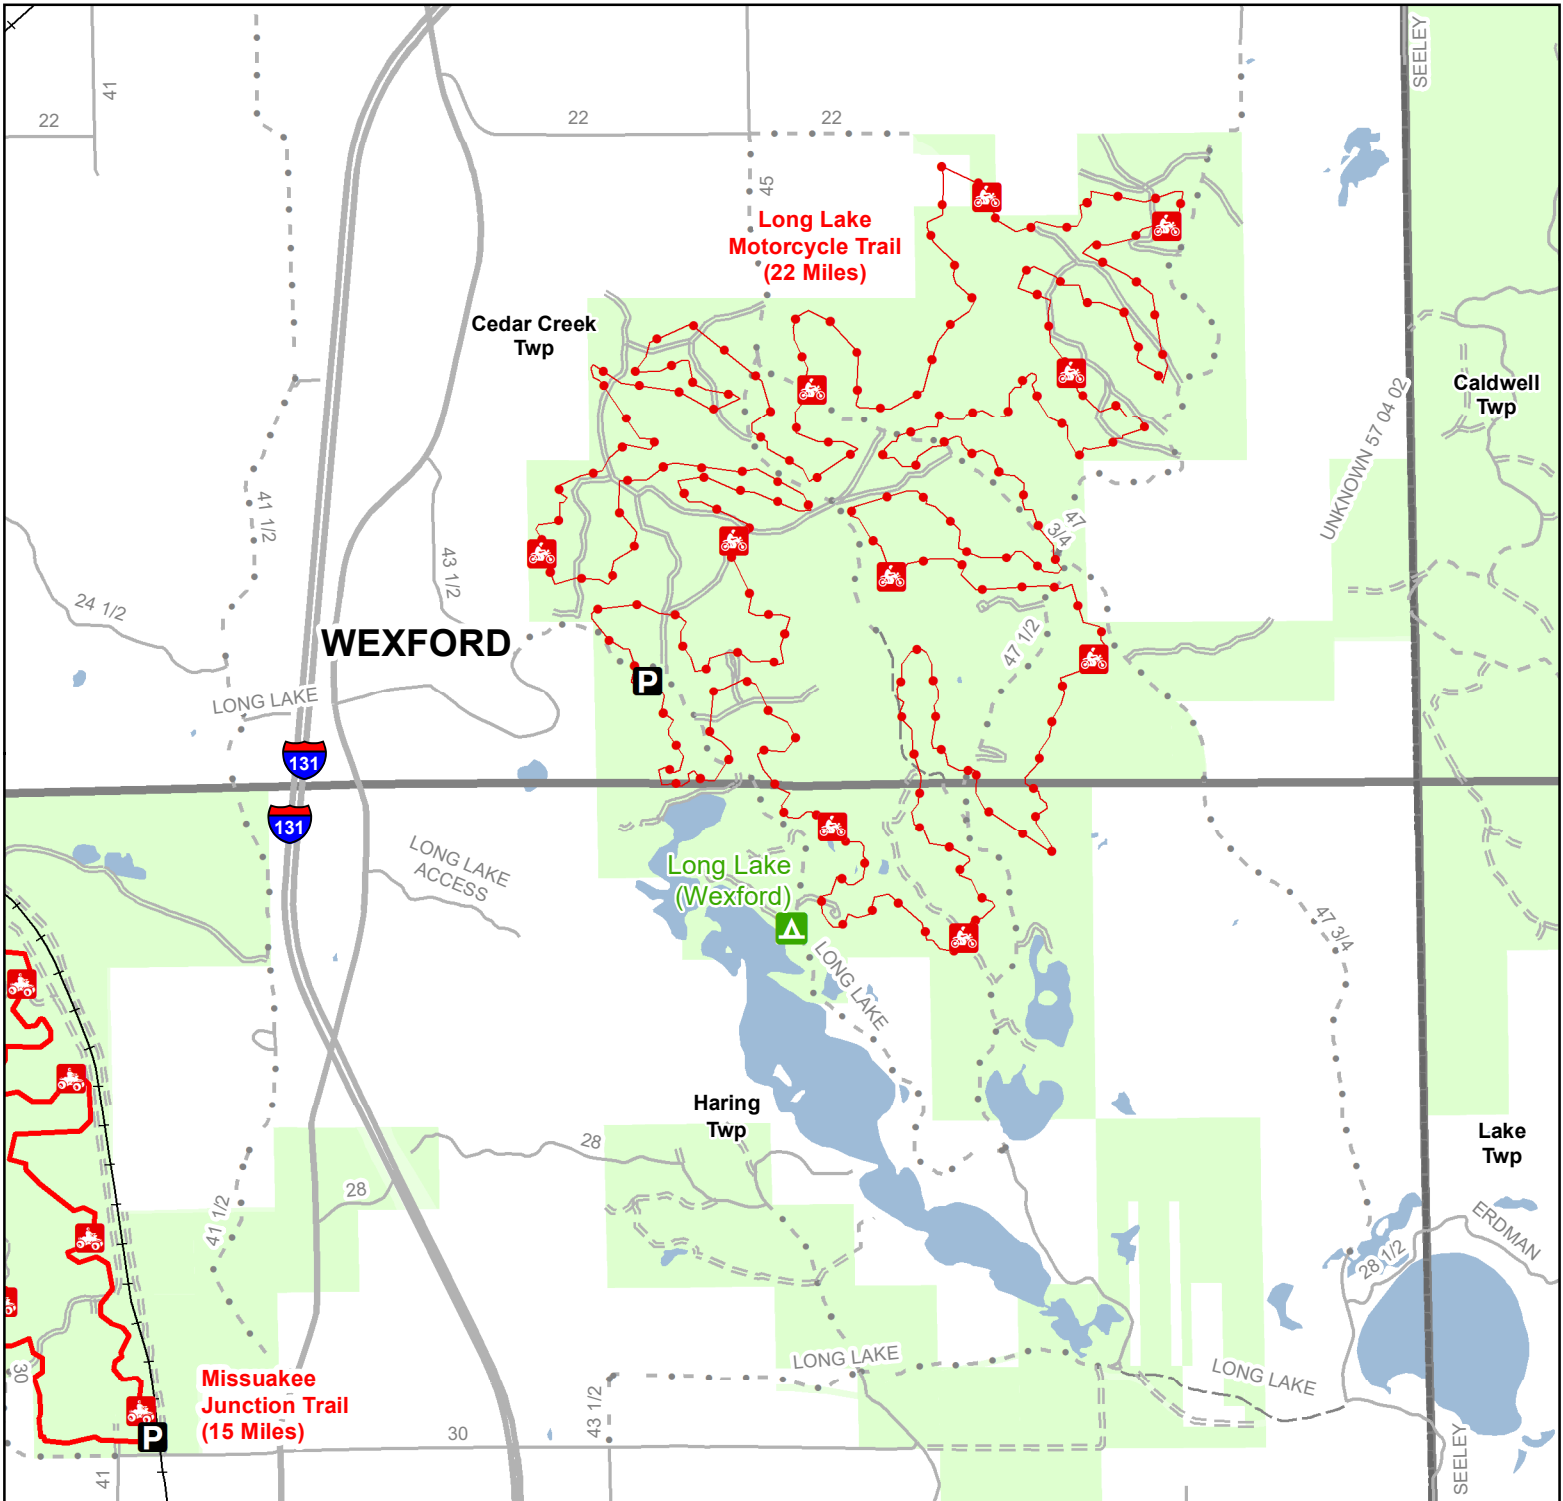

Long Lake Motorcycle Trail

Wexford County, Michigan

ADVISORY: Trails and Route have two-way traffic. STAY ON SIGNED TRAILS ONLY!
DISCLAIMER: Trails shown on this map are an approximate representation of the trail system at the time of publication and may not reflect current ground conditions.

- State Forest Campground
- Parking Lot
- ORV Trail
- Motorcycle Trail (DNR License)
- Motorcycle Trail – Motorcycles Only. ORV license and trail permit required.

- ORV Trail – ORVs 50 inches in width or less including off-road motorcycles. ORV license and trail permit required.
- Railroad
- DNR - Secondary Forest Road
- DNR - Forest Access Route
- Federal / State Highway
- Federal / State / County - Paved Road

- Federal / State - Dirt / Gravel Road
- County - Gravel Road
- County - Dirt Road (Seasonal)
- Lakes and Rivers
- State Forest Land
- Township
- County Boundary