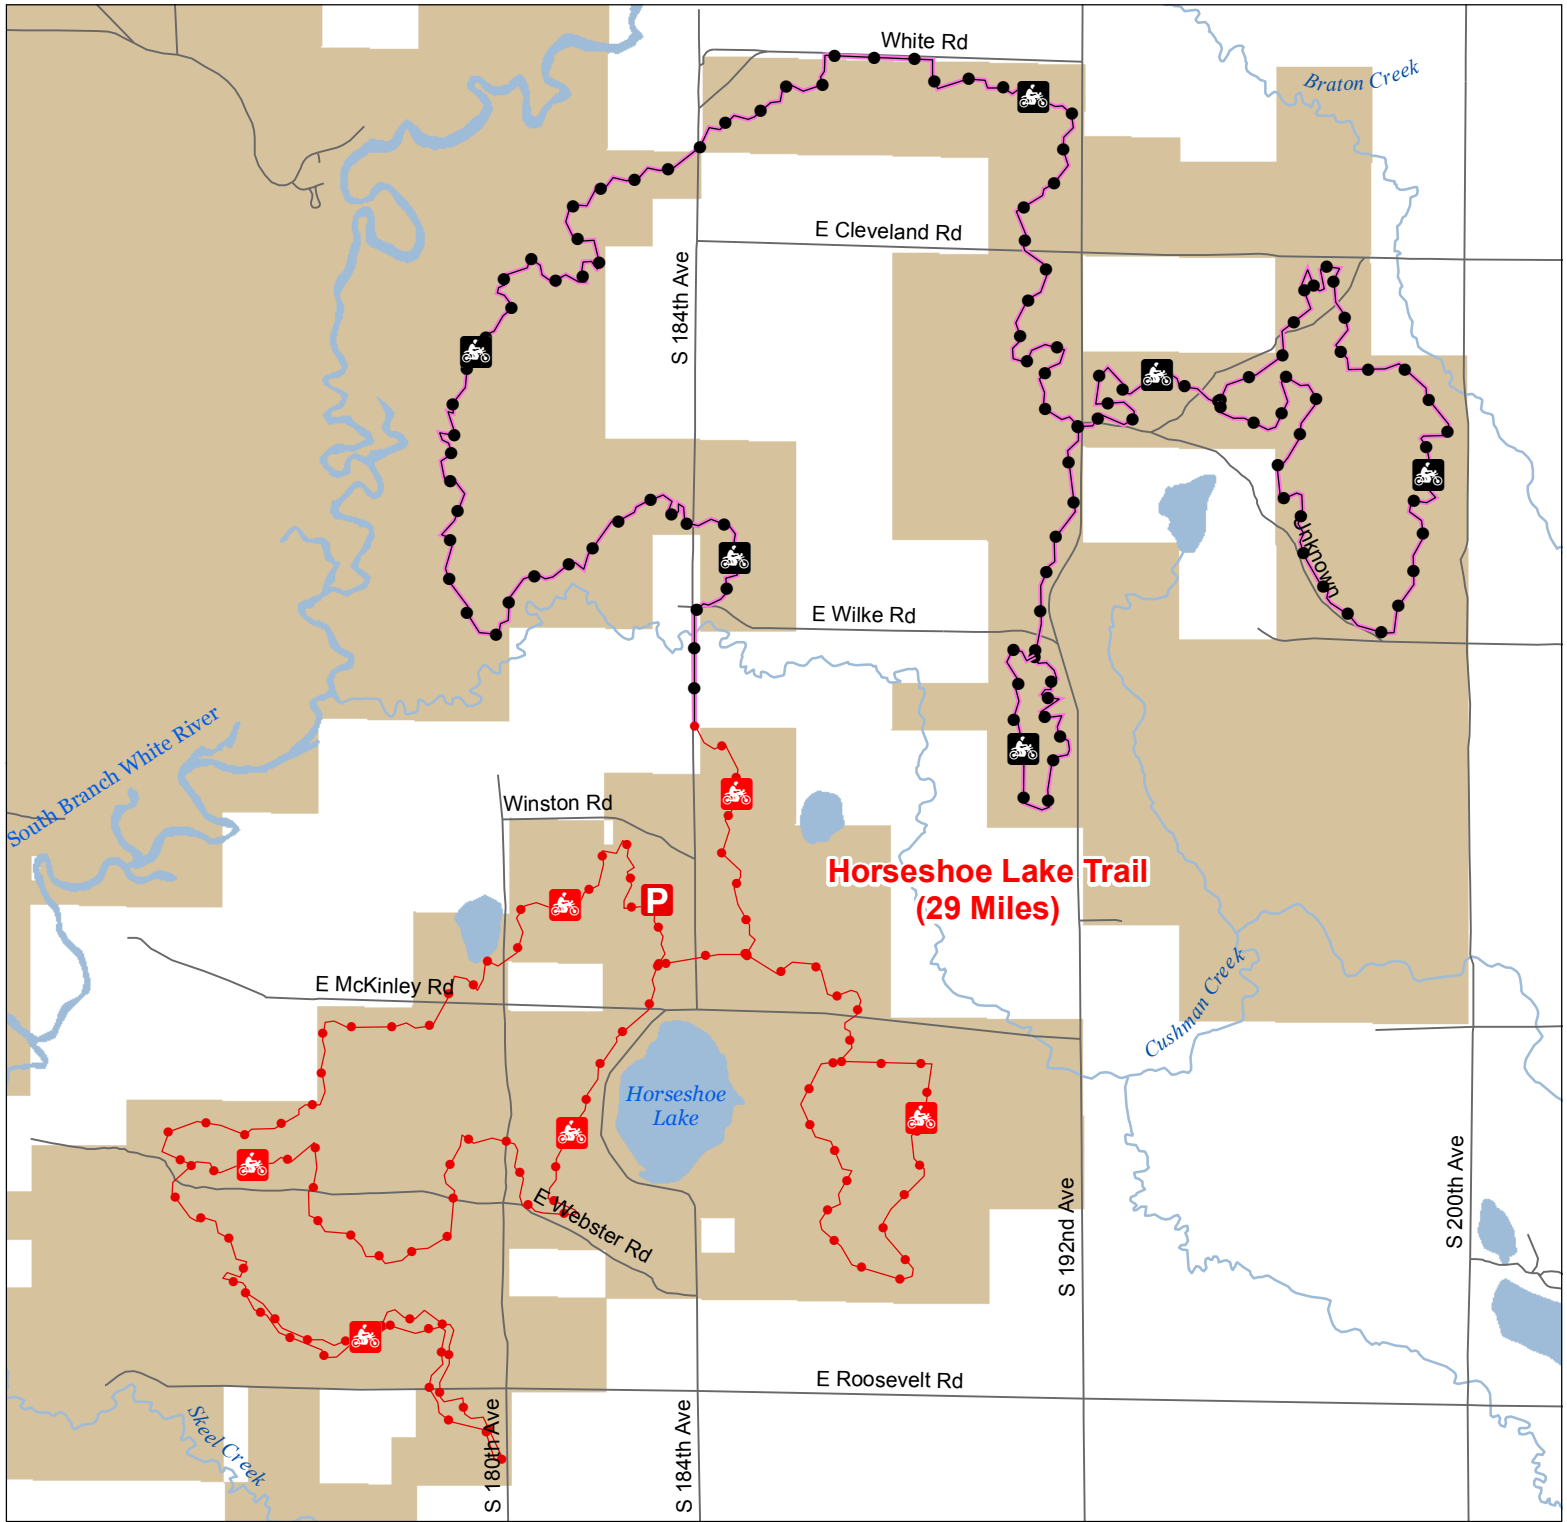

Horseshoe Lake Motorcycle Trail

Newaygo County, Michigan

-  Motorcycle Trail - Motorcycles only. ORV license, trail permit and Secretary of State license required.
-  Motorcycle Trail - Motorcycles only. DNR license and trail permit required.

-  Parking Lots
-  Paved or Gravel Road
-  Lakes and Rivers
-  Federal Lands
-  County Boundary

Advisory: Trails and Routes have two-way traffic.

Disclaimer: Trails shown on this map are an approximate representation of the trail system at the time of publication and may not reflect current ground conditions.
STAY ON SIGNED TRAILS ONLY!