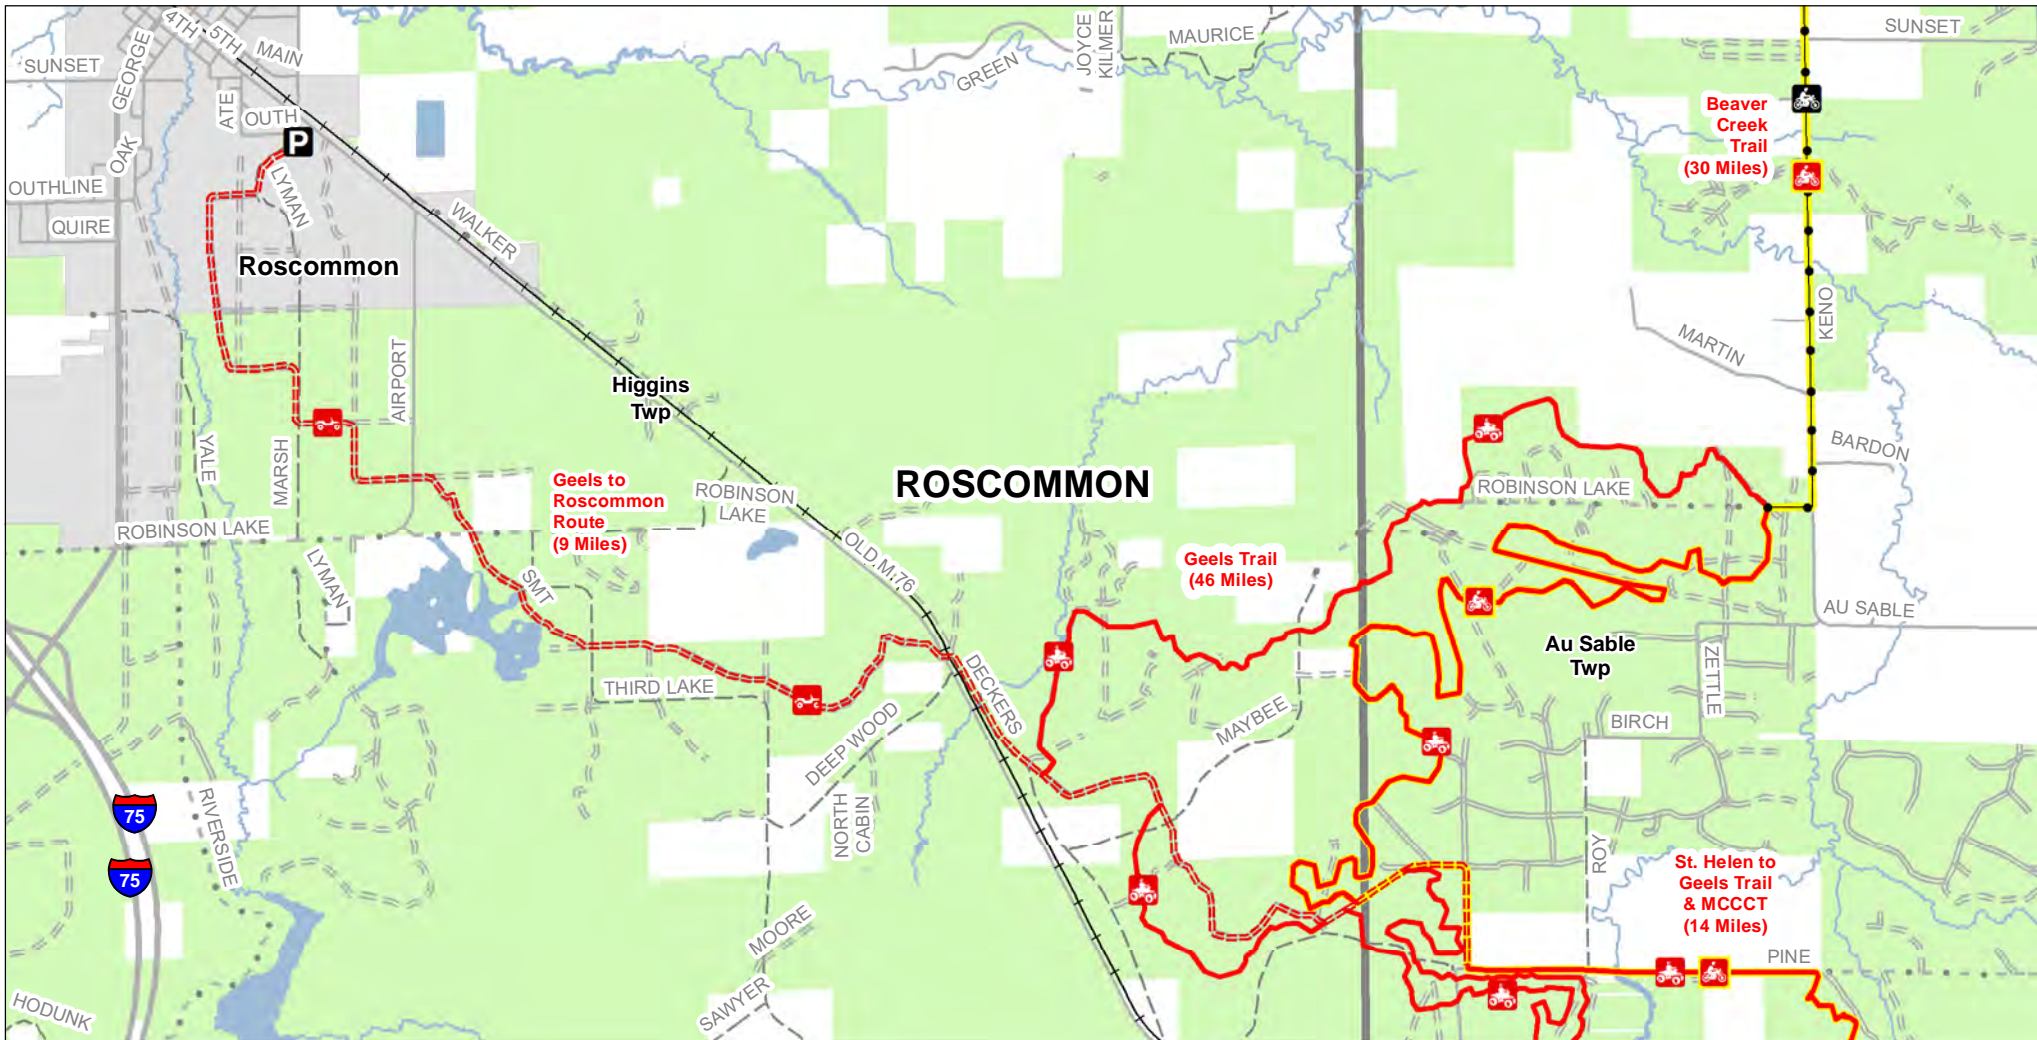

Geels to Roscommon Route

Roscommon County, Michigan

ADVISORY: Trails and Routes have two-way traffic.
DISCLAIMER: Trails shown on this map are an approximate representation of the trail system at the time of publication and may not reflect current ground conditions.
STAY ON SIGNED TRAILS ONLY!

- Parking Lot
- ORV Route
- ORV Trail
- Motorcycle Trail (SOS License)
- MCCCT Trail

ORV Route – ORVs of all sizes including off-road motorcycles. ORV license and trail permit required unless licensed by the Secretary of State.

- ORV Trail – ORVs 50 inches in width or less including off-road motorcycles. ORV license and trail permit required.
- Motorcycle Trail - Secretary of State license required.
- Michigan Cross Country Cycle Trail (MCCCT)
- DNR - Secondary Forest Road
- DNR - Forest Access Route
- Federal / State Highway

- Federal / State / County - Paved Road
- Federal / State - Dirt/Gravel Road
- County - Gravel Road
- County - Dirt Road (Seasonal)
- Railroad
- Lakes and Rivers
- State Forest Land
- Township
- County Boundary