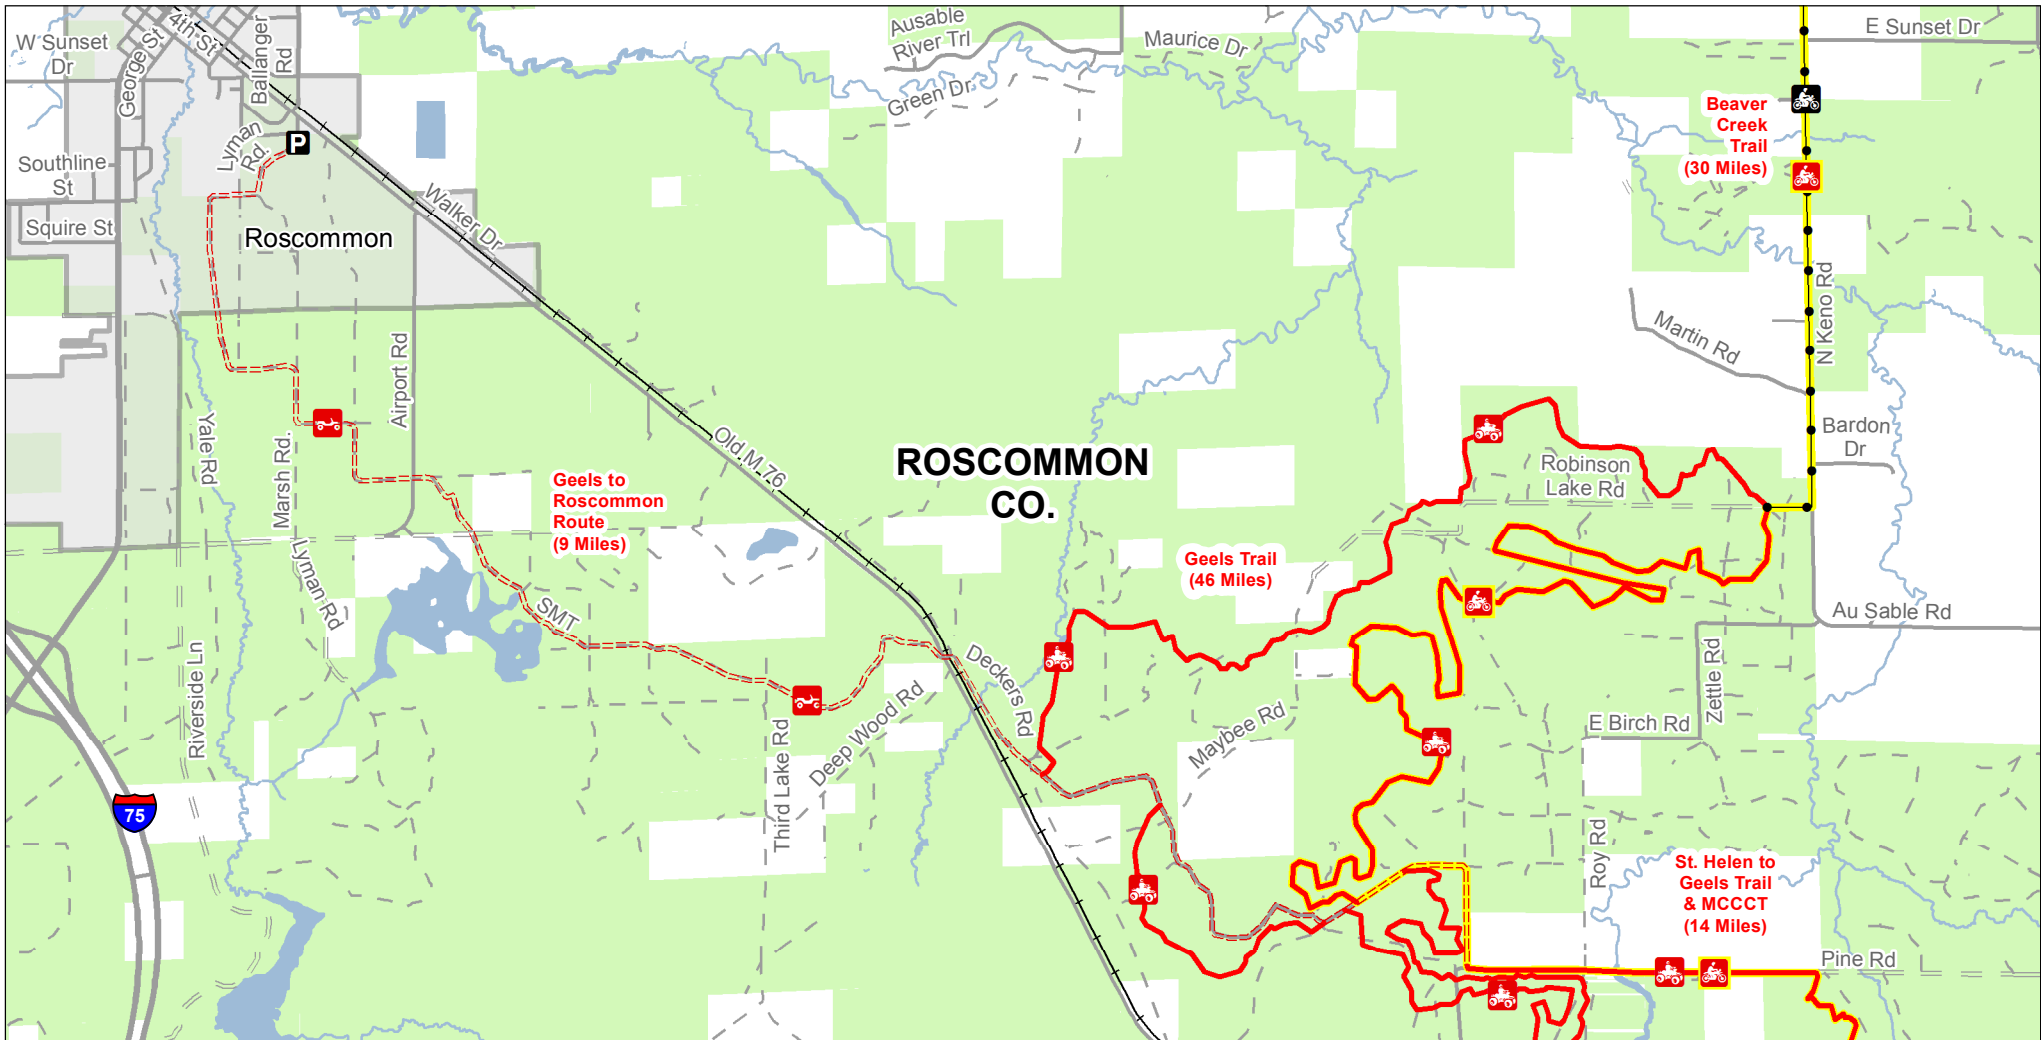

Geels to Roscommon Route

Roscommon County, Michigan

ADVISORY: Trails and Routes have two-way traffic.
 DISCLAIMER: Trails shown on this map are an approximate representation of the trail system at the time of publication and may not reflect current ground conditions.
STAY ON SIGNED TRAILS ONLY!

- Parking Lot
- ORV Routes
- ORV Trails
- Motorcycle Trails (SOS License)
- MCCCT Trails
- ORV Route – ORVs of all sizes including off-road motorcycles. ORV license and trail permit required unless licensed by the Secretary of State.
- ORV Trail – ORVs 50 inches in width or less including off-road motorcycles. ORV license and trail permit required.
- Motorcycle Trail - Motorcycles only. Secretary of State license required.
- Michigan Cross Country Cycle Trail (MCCCT)
- Highway
- Paved Road
- Gravel Road
- Poor Dirt Road
- Railroad
- Lakes and Rivers
- State Forest Land
- County Boundary