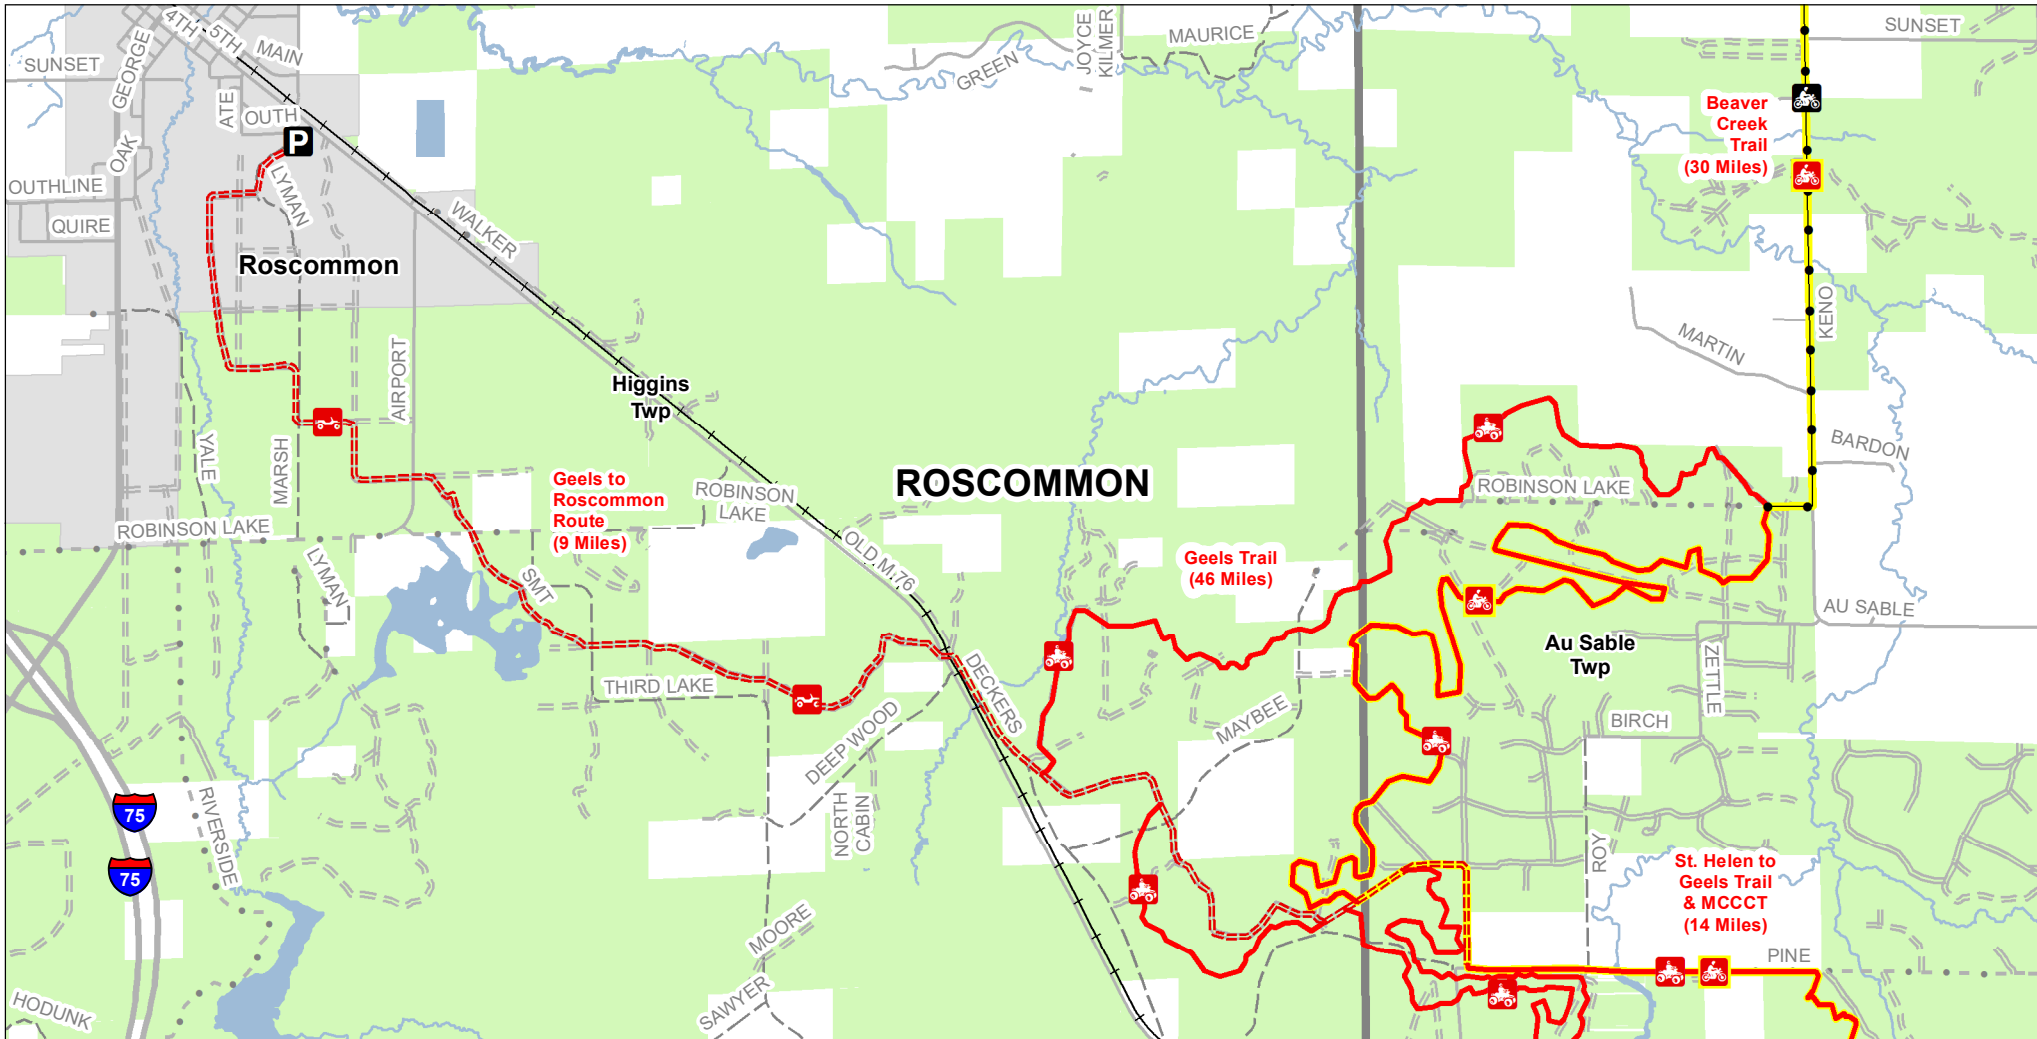

# Geels to Roscommon Route

## Roscommon County, Michigan

ADVISORY: Trails and Routes have two-way traffic.  
 DISCLAIMER: Trails shown on this map are an approximate representation of the trail system at the time of publication and may not reflect current ground conditions.  
**STAY ON SIGNED TRAILS ONLY!**

- Parking Lot
- ORV Route
- ORV Trail
- Motorcycle Trail (SOS License)
- MCCCT Trail
- ORV Route – ORVs of all sizes including off-road motorcycles. ORV license and trail permit required unless licensed by the Secretary of State.

- Federal / State / County - Paved Road
- Federal / State - Dirt/Gravel Road
- County - Gravel Road
- County - Dirt Road (Seasonal)
- Railroad
- Lakes and Rivers
- State Forest Land
- Township
- County Boundary