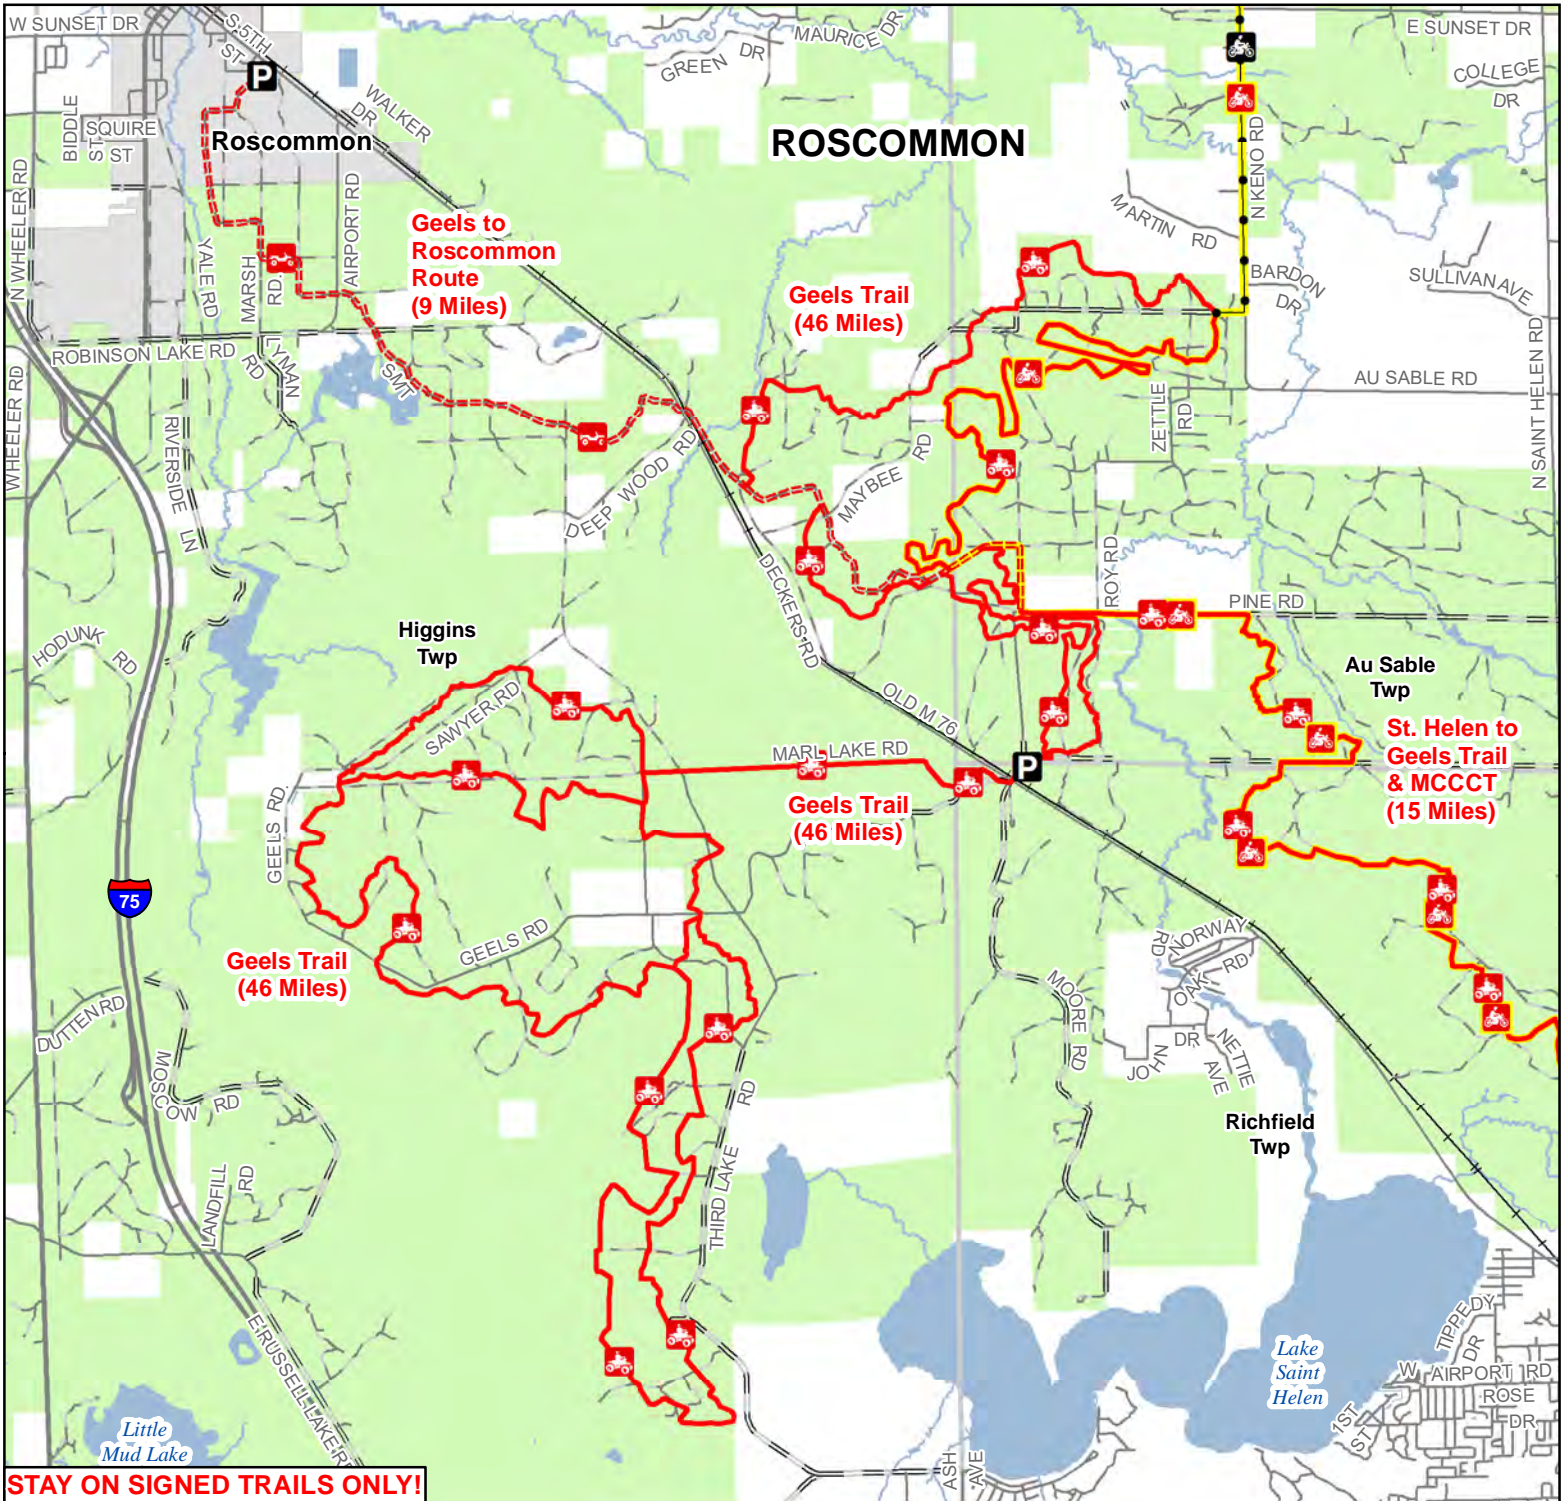

Geels Trail

Roscommon County, Michigan

ADVISORY: Trails and Routes have two-way traffic.

DISCLAIMER: Trails shown on this map are an approximate representation of the trail system at the time of publication and may not reflect current ground conditions.

STAY ON SIGNED TRAILS ONLY!

- Parking Lot
- ORV Route
- ORV Trail
- Motorcycle Trail (SOS License)
- MCCCT Trail
- Motorcycle Trail - Secretary of State license required.

- ORV Route – ORVs of all sizes including off-road motorcycles. ORV license and trail permit required unless licensed by the Secretary of State.
- ORV Trail – ORVs 50 inches in width or less including off-road motorcycles. ORV license and trail permit required.

- Michigan Cross Country Cycle Trail (MCCCT)
- Highway
- Paved
- Gravel
- Poor dirt
- Railroad
- Lakes and Rivers
- State Forest Land
- Township

County Boundary