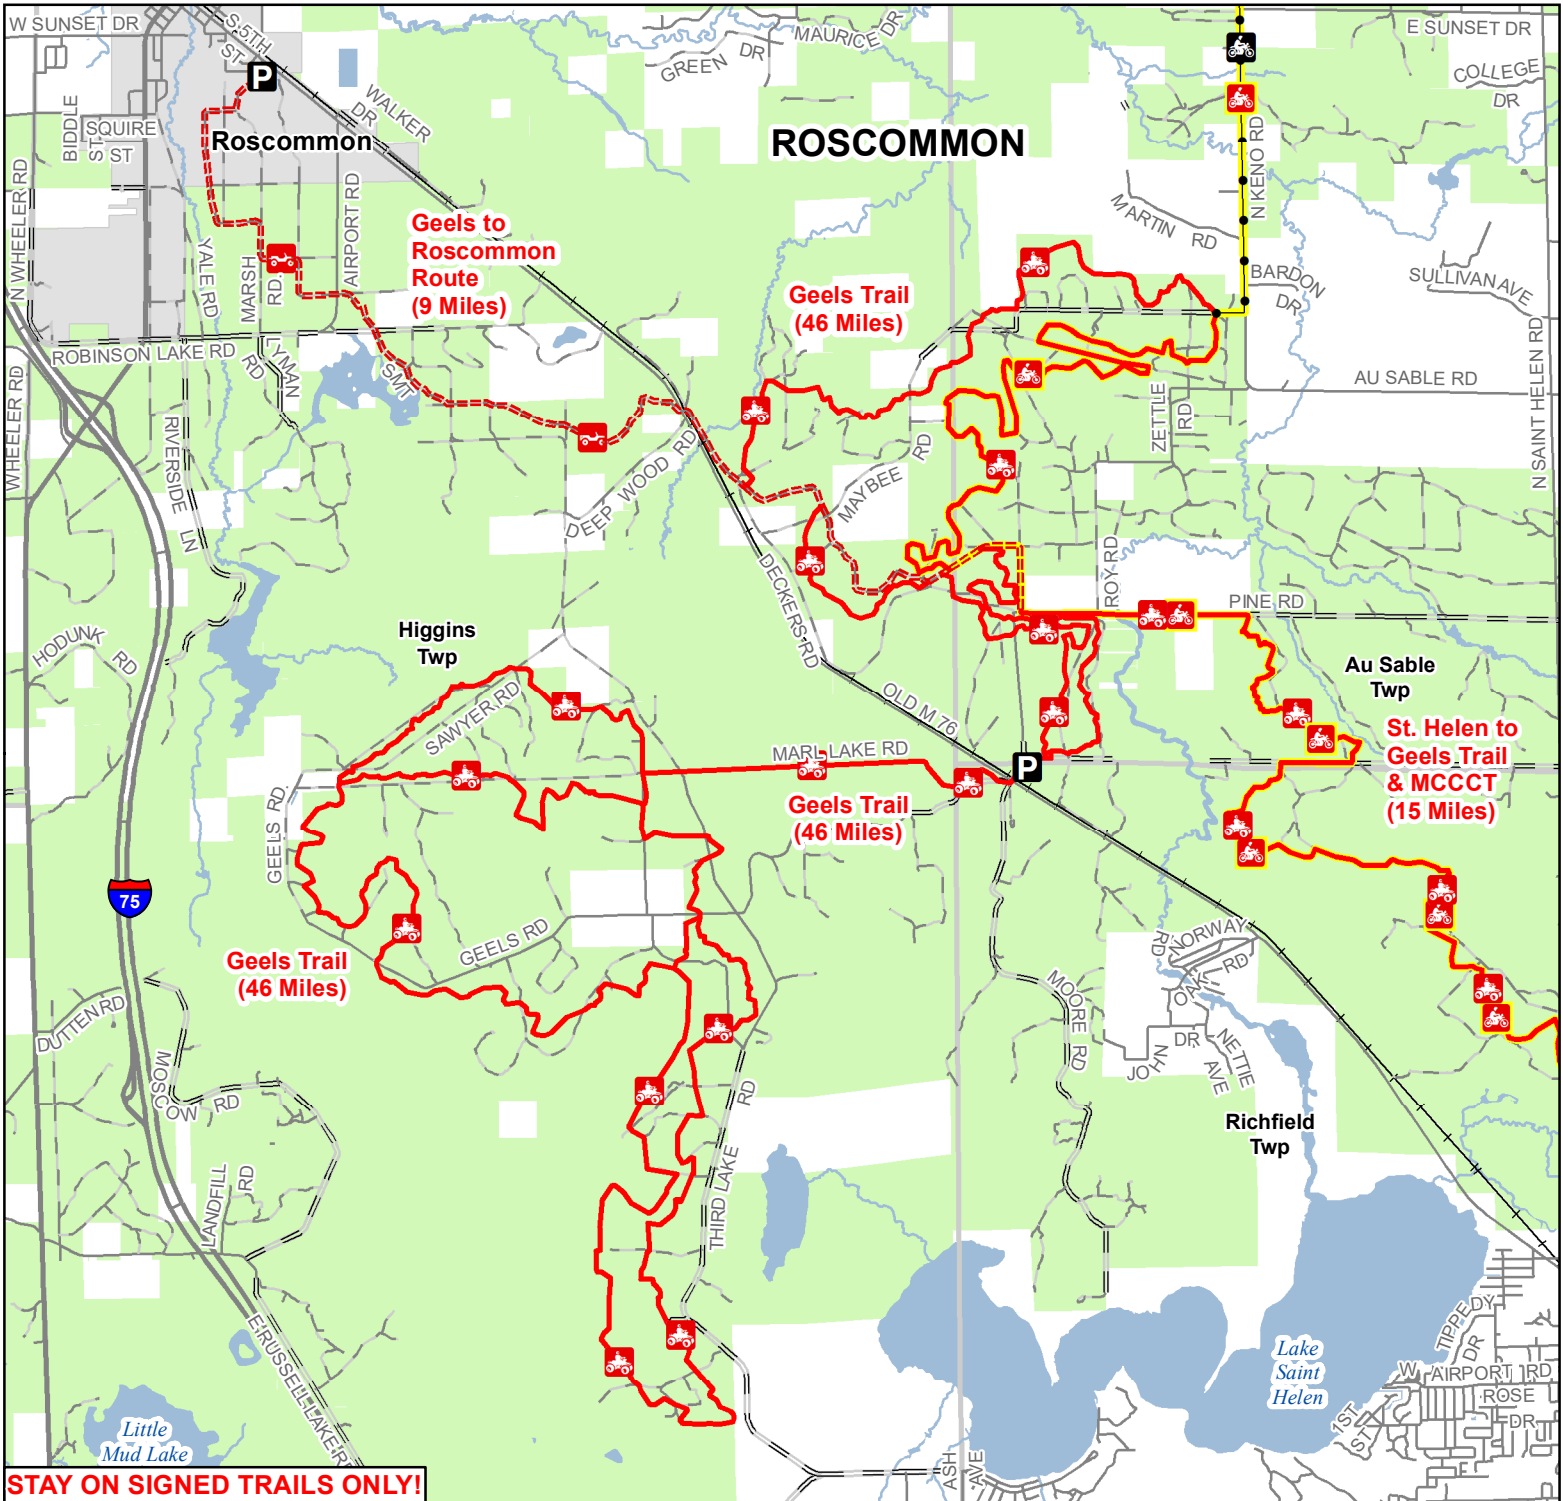

Geels Trail

Roscommon County, Michigan

ADVISORY: Trails and Routes have two-way traffic.

DISCLAIMER: Trails shown on this map are an approximate representation of the trail system at the time of publication and may not reflect current ground conditions.

STAY ON SIGNED TRAILS ONLY!

- Parking Lot
- ORV Route
- ORV Trail
- Motorcycle Trail (SOS License)
- MCCCT Trail
- Motorcycle Trail - Secretary of State license required.

- ORV Route – ORVs of all sizes including off-road motorcycles. ORV license and trail permit required unless licensed by the Secretary of State.
- ORV Trail – ORVs 50 inches in width or less including off-road motorcycles. ORV license and trail permit required.

- Michigan Cross Country Cycle Trail (MCCCT)
- Highway
- Paved
- Gravel
- Poor dirt
- Railroad
- Lakes and Rivers
- State Forest Land
- Township

County Boundary