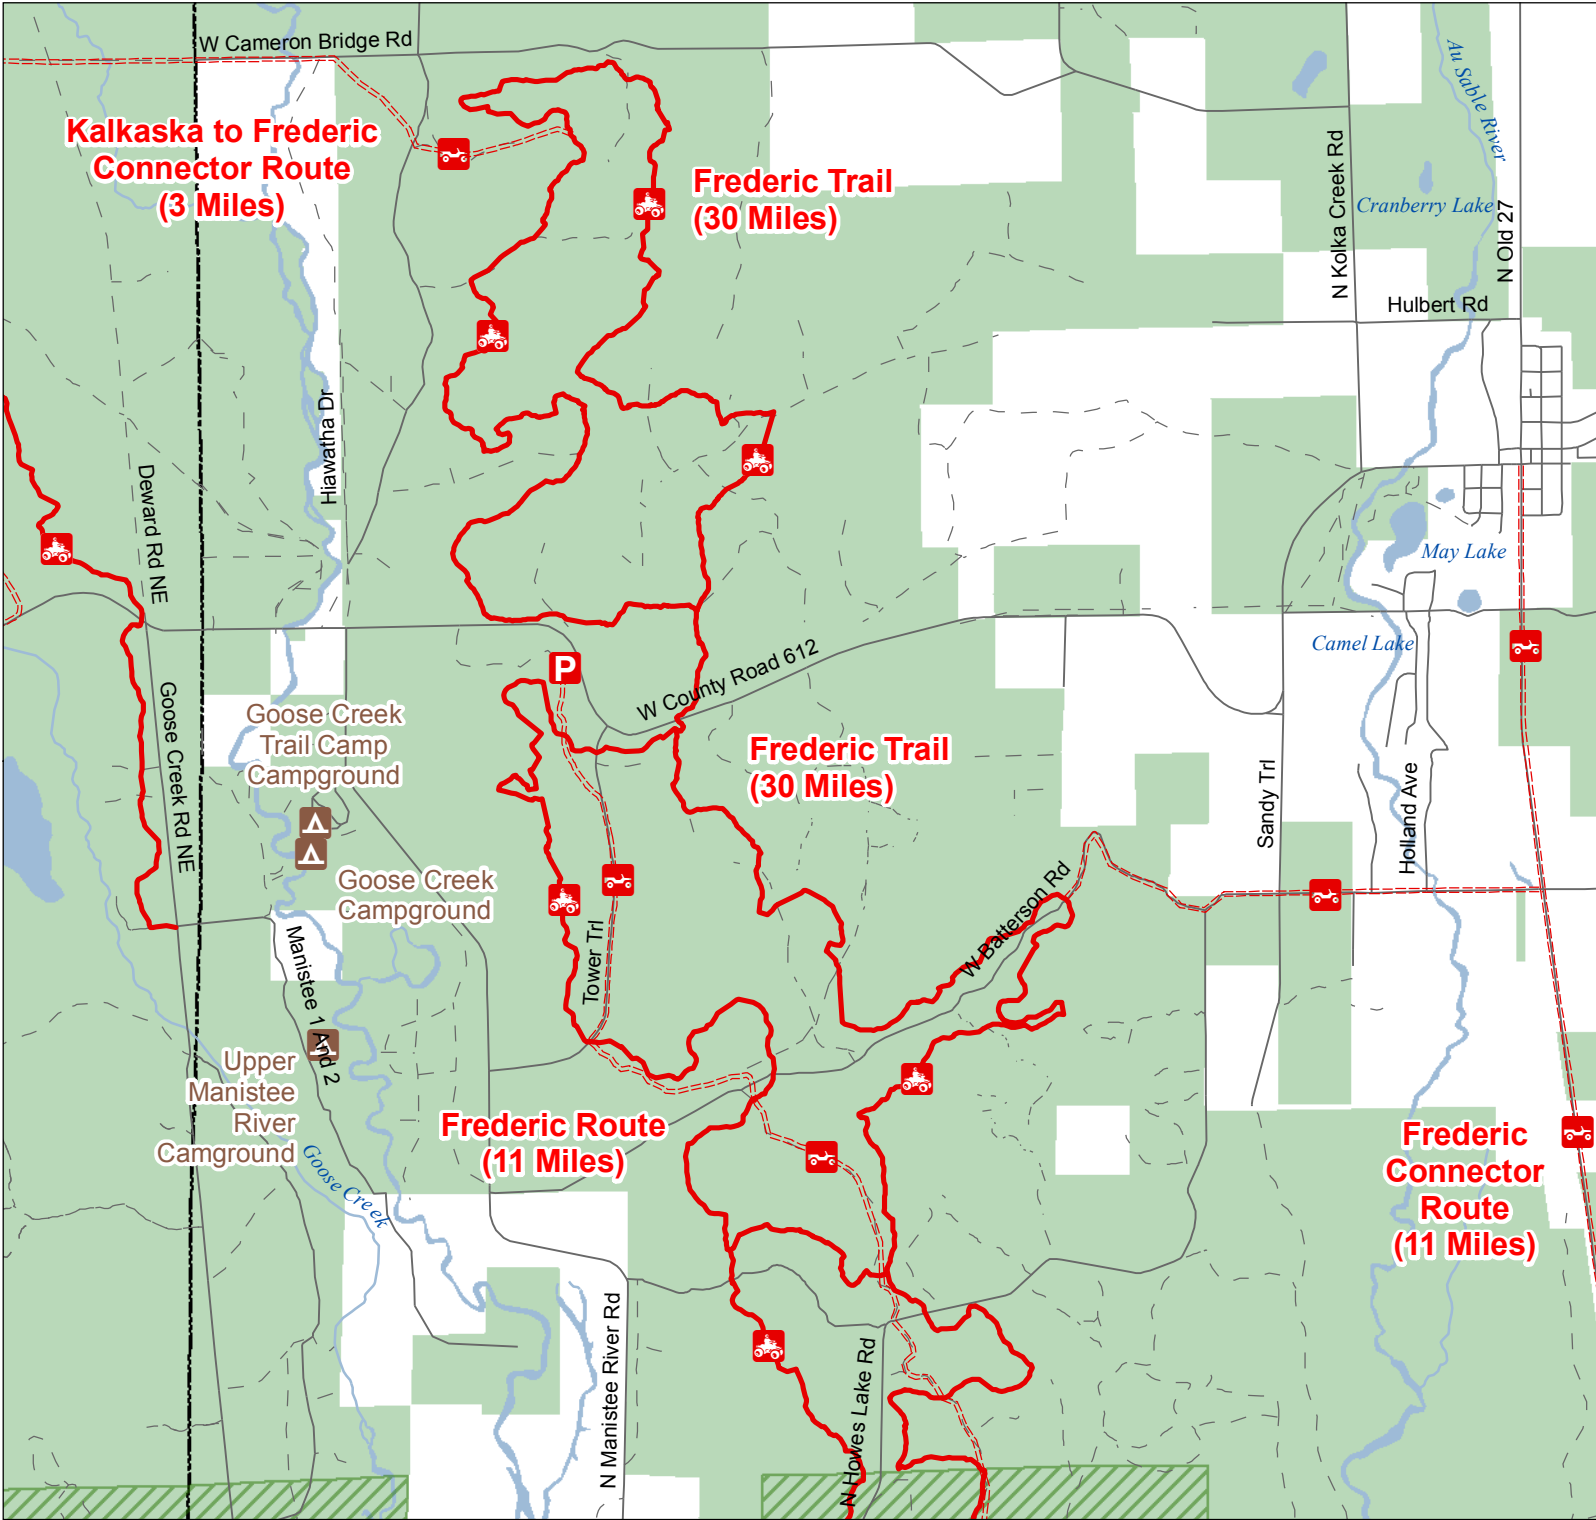

Frederic Trail & Route North

Crawford County, Michigan

- ORV Route – ORVs of all sizes including off-road motorcycles. ORV license and trail permit required unless licensed by the Secretary of State.
- ORV Trail – ORVs 50 inches in width or less including off-road motorcycles. ORV license and trail permit required.

- State Forest Campground
- Trailhead Parking
- Highway
- Paved or Gravel Road
- Poor Dirt Road
- Lakes and Rivers
- State Forest
- Camp Grayling Land
- County Boundaries

Advisory: Routes have two-way traffic.

Frederic Trail & Route South

Crawford County, Michigan

- ORV Route – ORVs of all sizes including off-road motorcycles. ORV license and trail permit required unless licensed by the Secretary of State.
- ORV Trail – ORVs 50 inches in width or less including off-road motorcycles. ORV license and trail permit required.