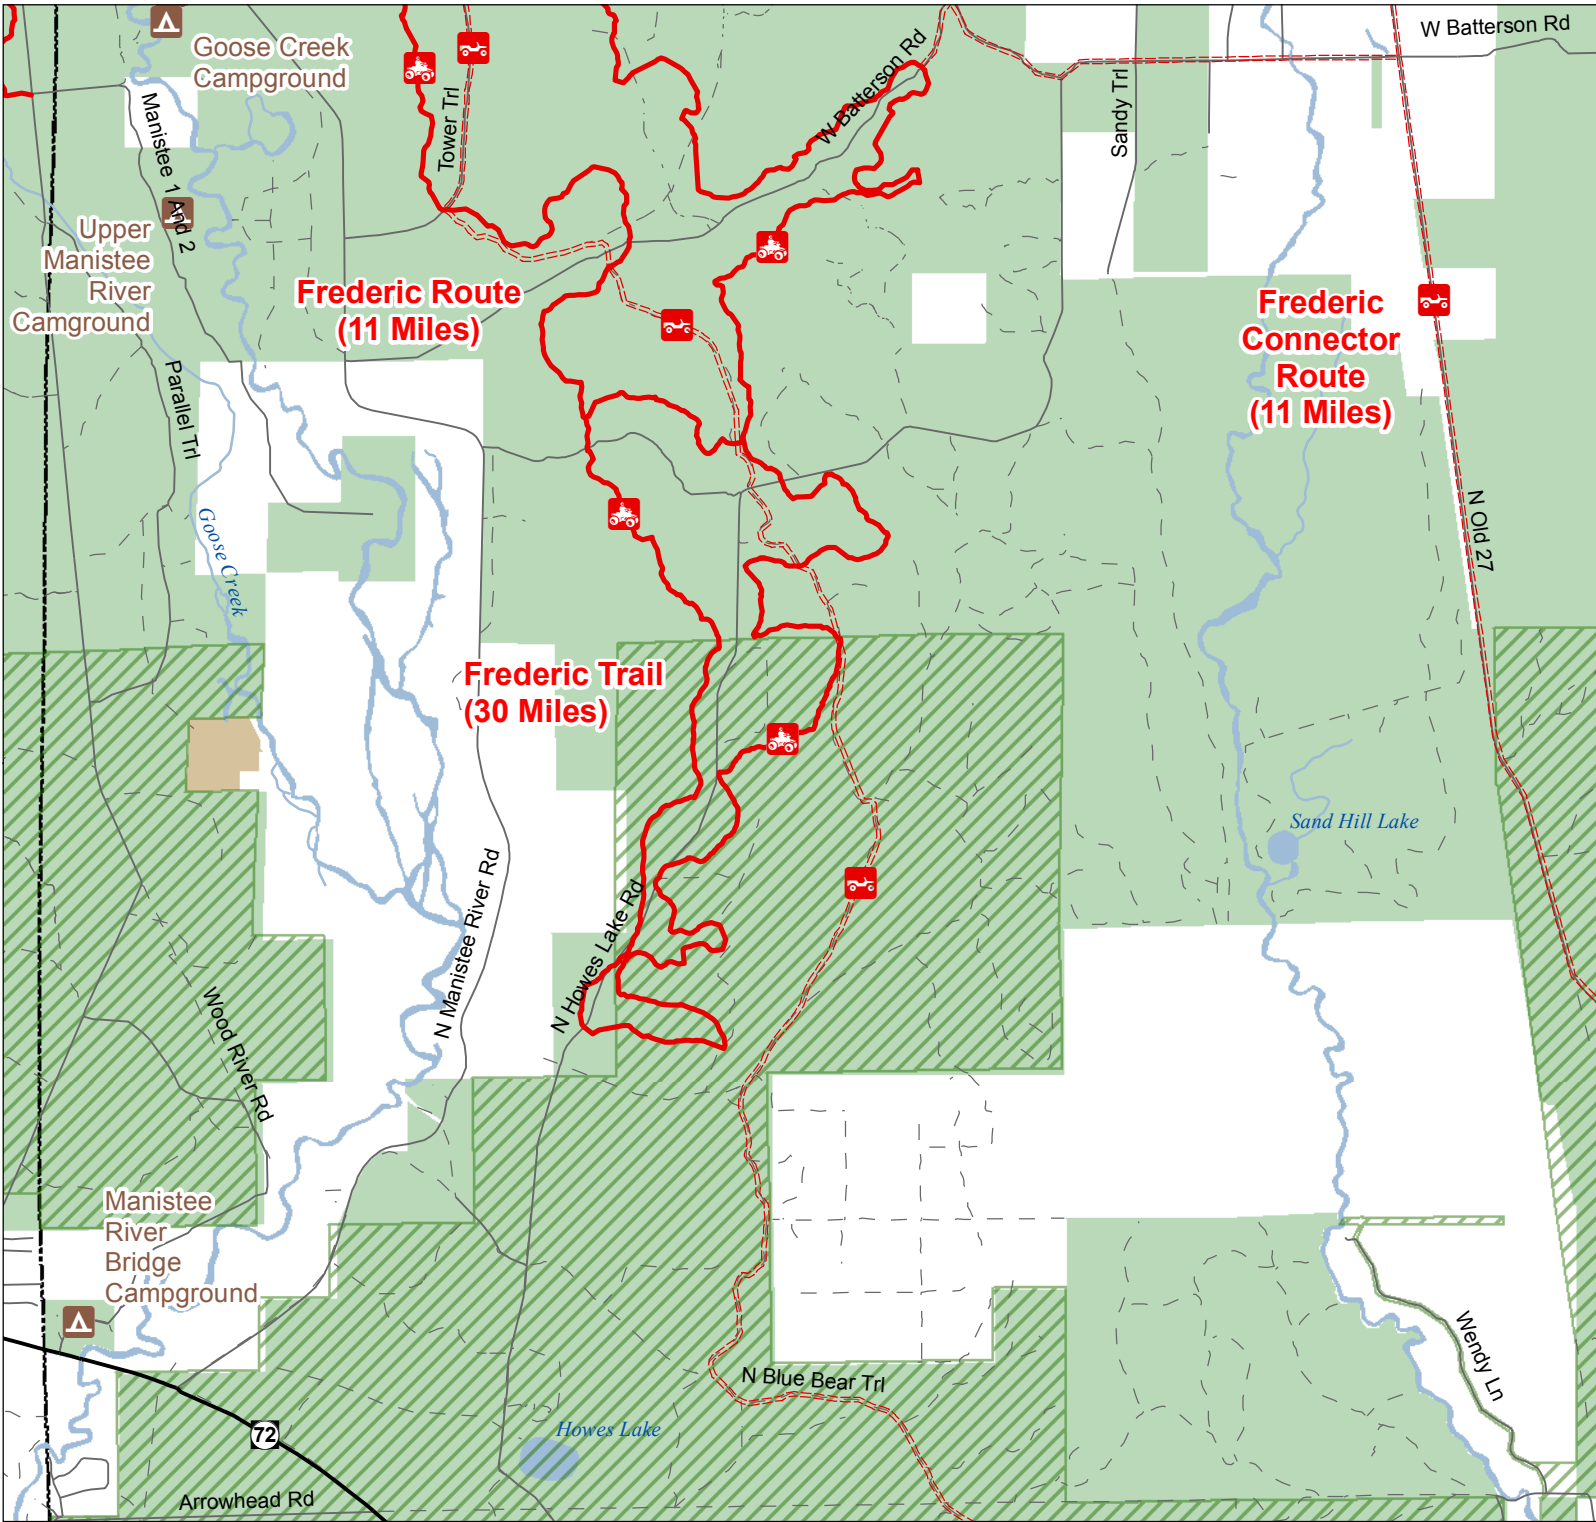

- State Forest Campground
- Trailhead Parking
- Highway
- Paved or Gravel Road
- Poor Dirt Road
- Lakes and Rivers
- State Forest
- Camp Grayling Land
- County Boundaries

Advisory: Routes have two-way traffic.

Disclaimer: Trails shown on this map are an approximate representation of the trail system at the time of publication and may not reflect current ground conditions. **STAY ON SIGNED TRAILS ONLY!**

Updated 2/26/2014

Frederic Trail & Route South

Crawford County, Michigan

- ORV Route – ORVs of all sizes including off-road motorcycles. ORV license and trail permit required unless licensed by the Secretary of State.
- ORV Trail – ORVs 50 inches in width or less including off-road motorcycles. ORV license and trail permit required.