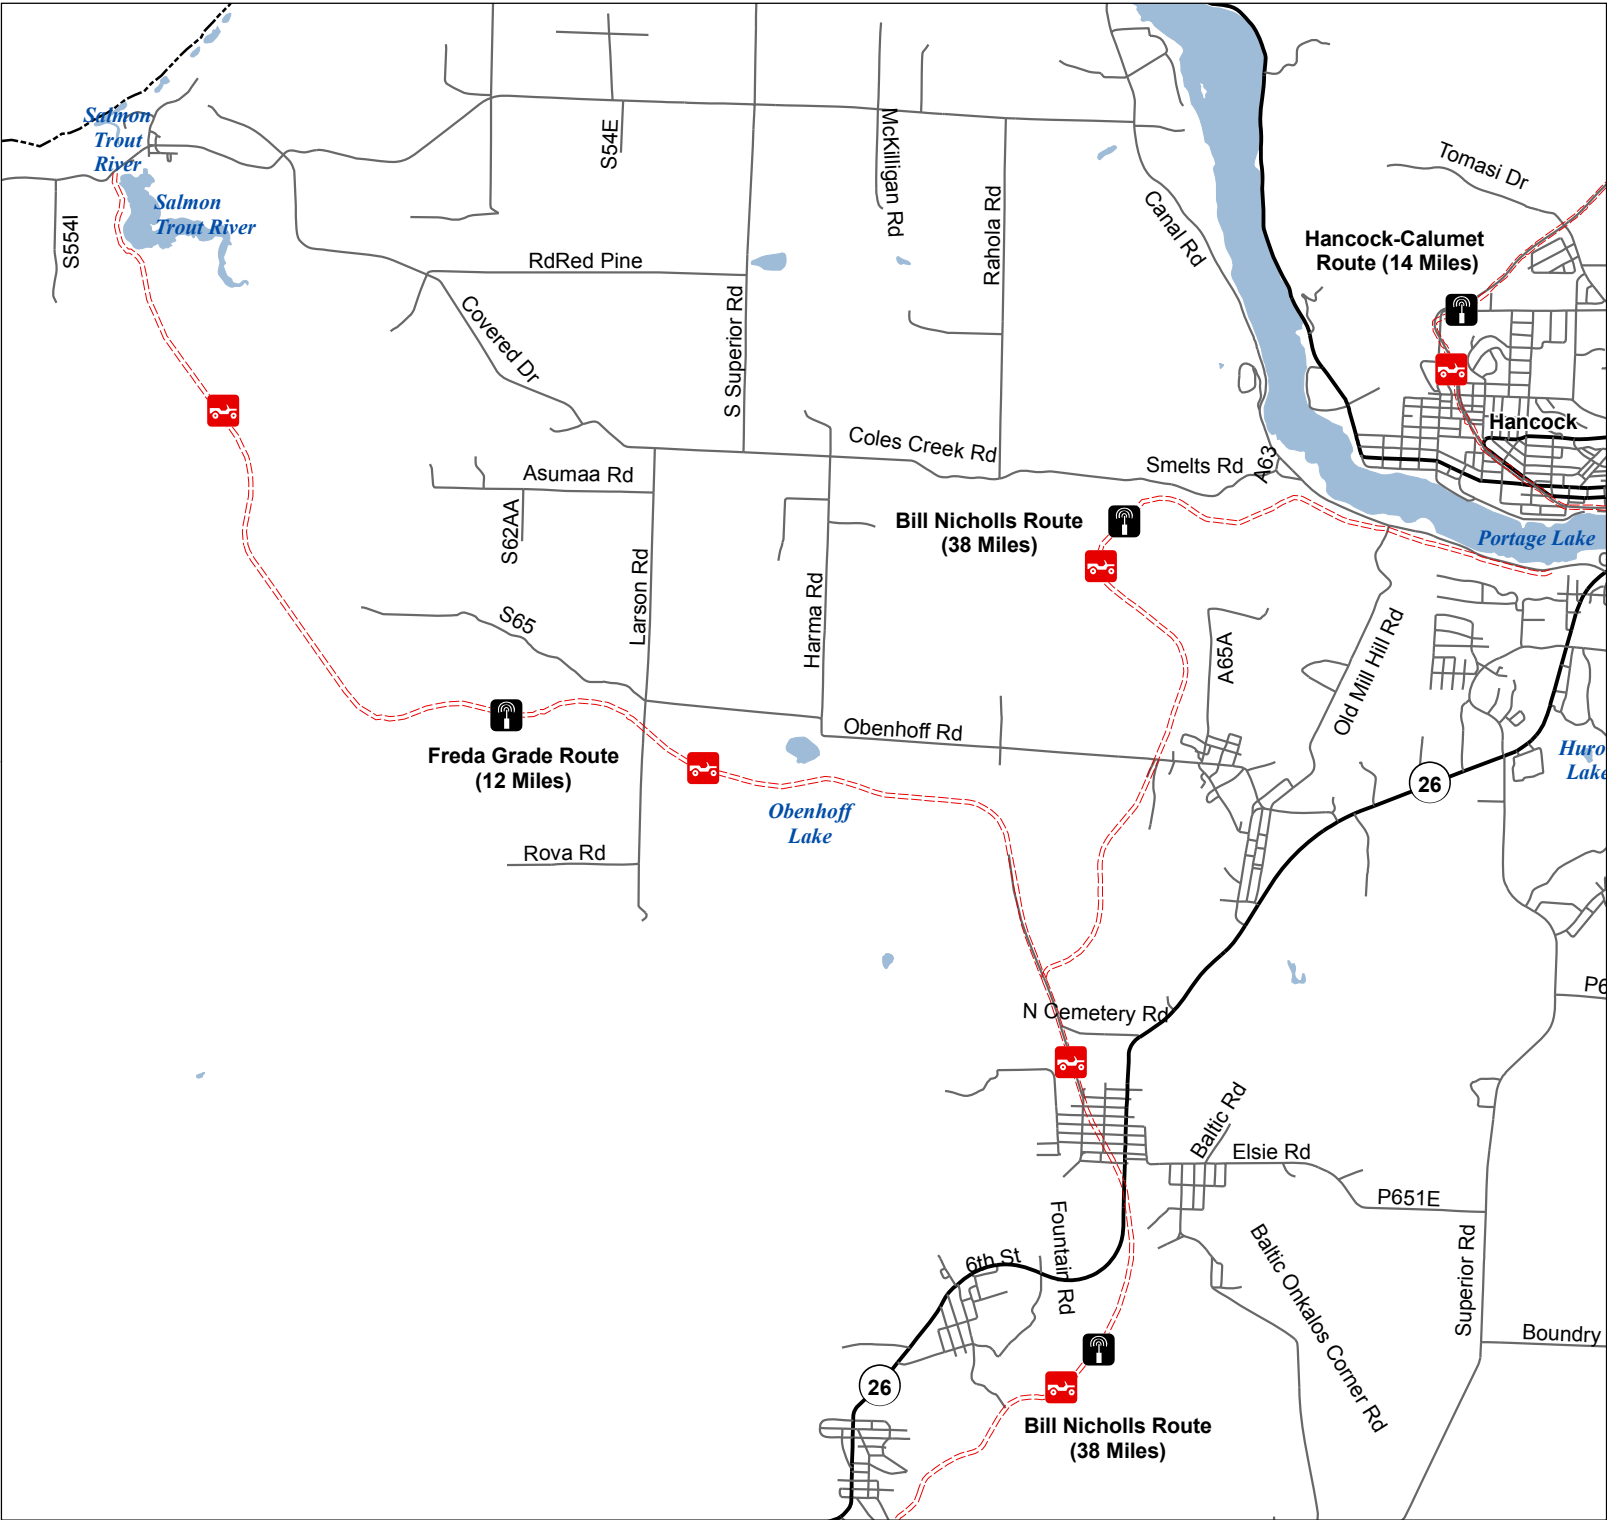

# Freda Grade Route

## Houghton County, Michigan

GPS Data Disclaimer : Locational accuracy +/- 300 feet. Please use the GPS coordinate data as a general guide for trail location. It is not to be used as an exact location reference.

 ORV Route – ORV's of all sizes including off-road motorcycles. (DNR license (ORV sticker) required unless licensed by the Secretary of State)

Advisory: Trails and Routes have two-way traffic.

Disclaimer: Trails shown on this map are an approximate representation of the trail system at the time of publication and may not reflect current ground conditions. **STAY ON SIGNED TRAILS ONLY!**

-  Link to download GPS file
-  Highway
-  Paved or Gravel Road
-  Poor Dirt Road
-  Lakes and Rivers
-  State Land
-  County Boundaries