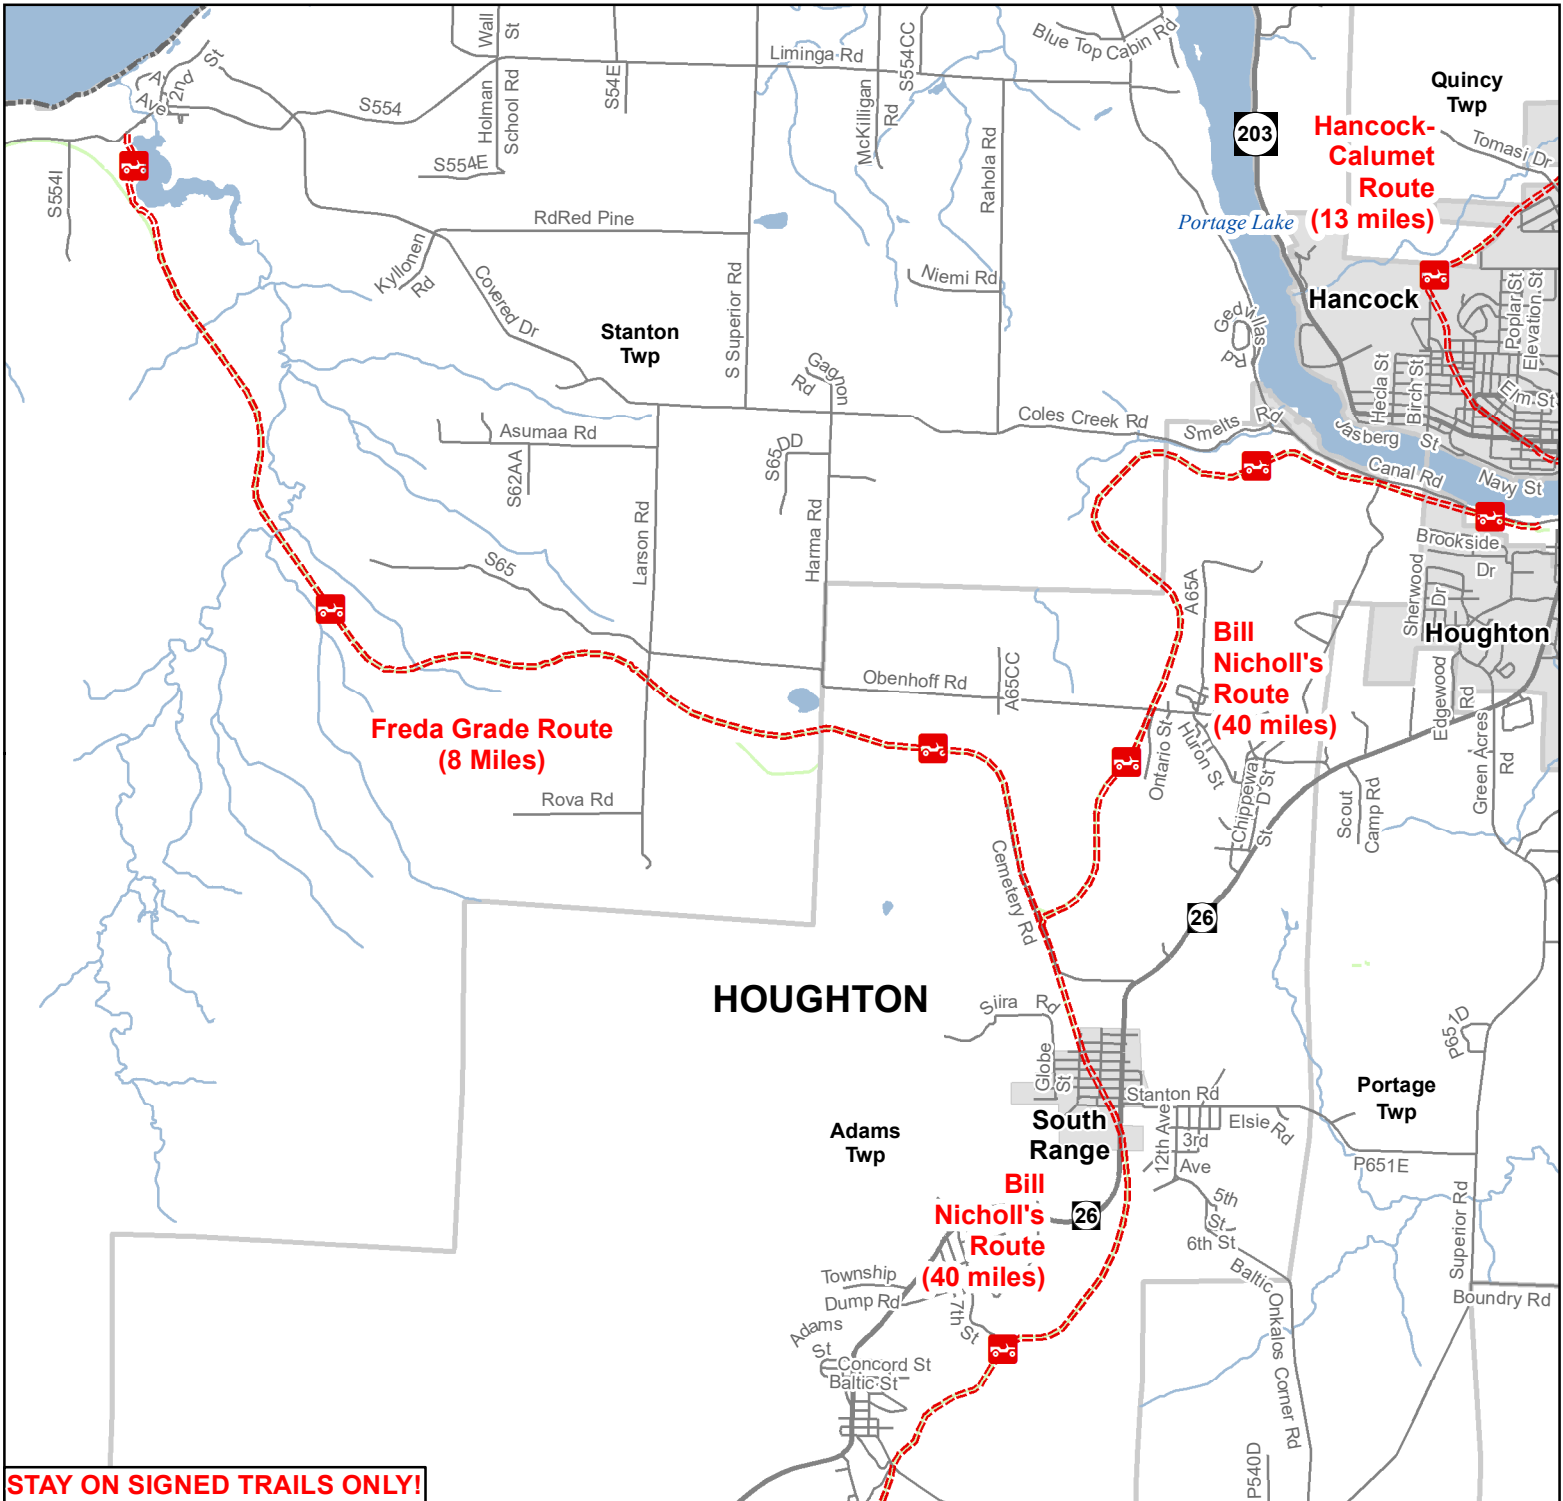

Freda Grade Route

Houghton County, Michigan

ADVISORY: Trails and Routes have two-way traffic.

DISCLAIMER: Trails shown on this map are an approximate representation of the trail system at the time of publication and may not reflect current ground conditions.

STAY ON SIGNED TRAILS ONLY!

- ORV Route
- State Forest Land
- Township
- County Boundary
- ORV Route – ORVs of all sizes including off-road motorcycles. ORV license and trail permit required unless licensed by the Secretary of State.
- Highway
- Paved
- City or Village
- Lakes and Rivers