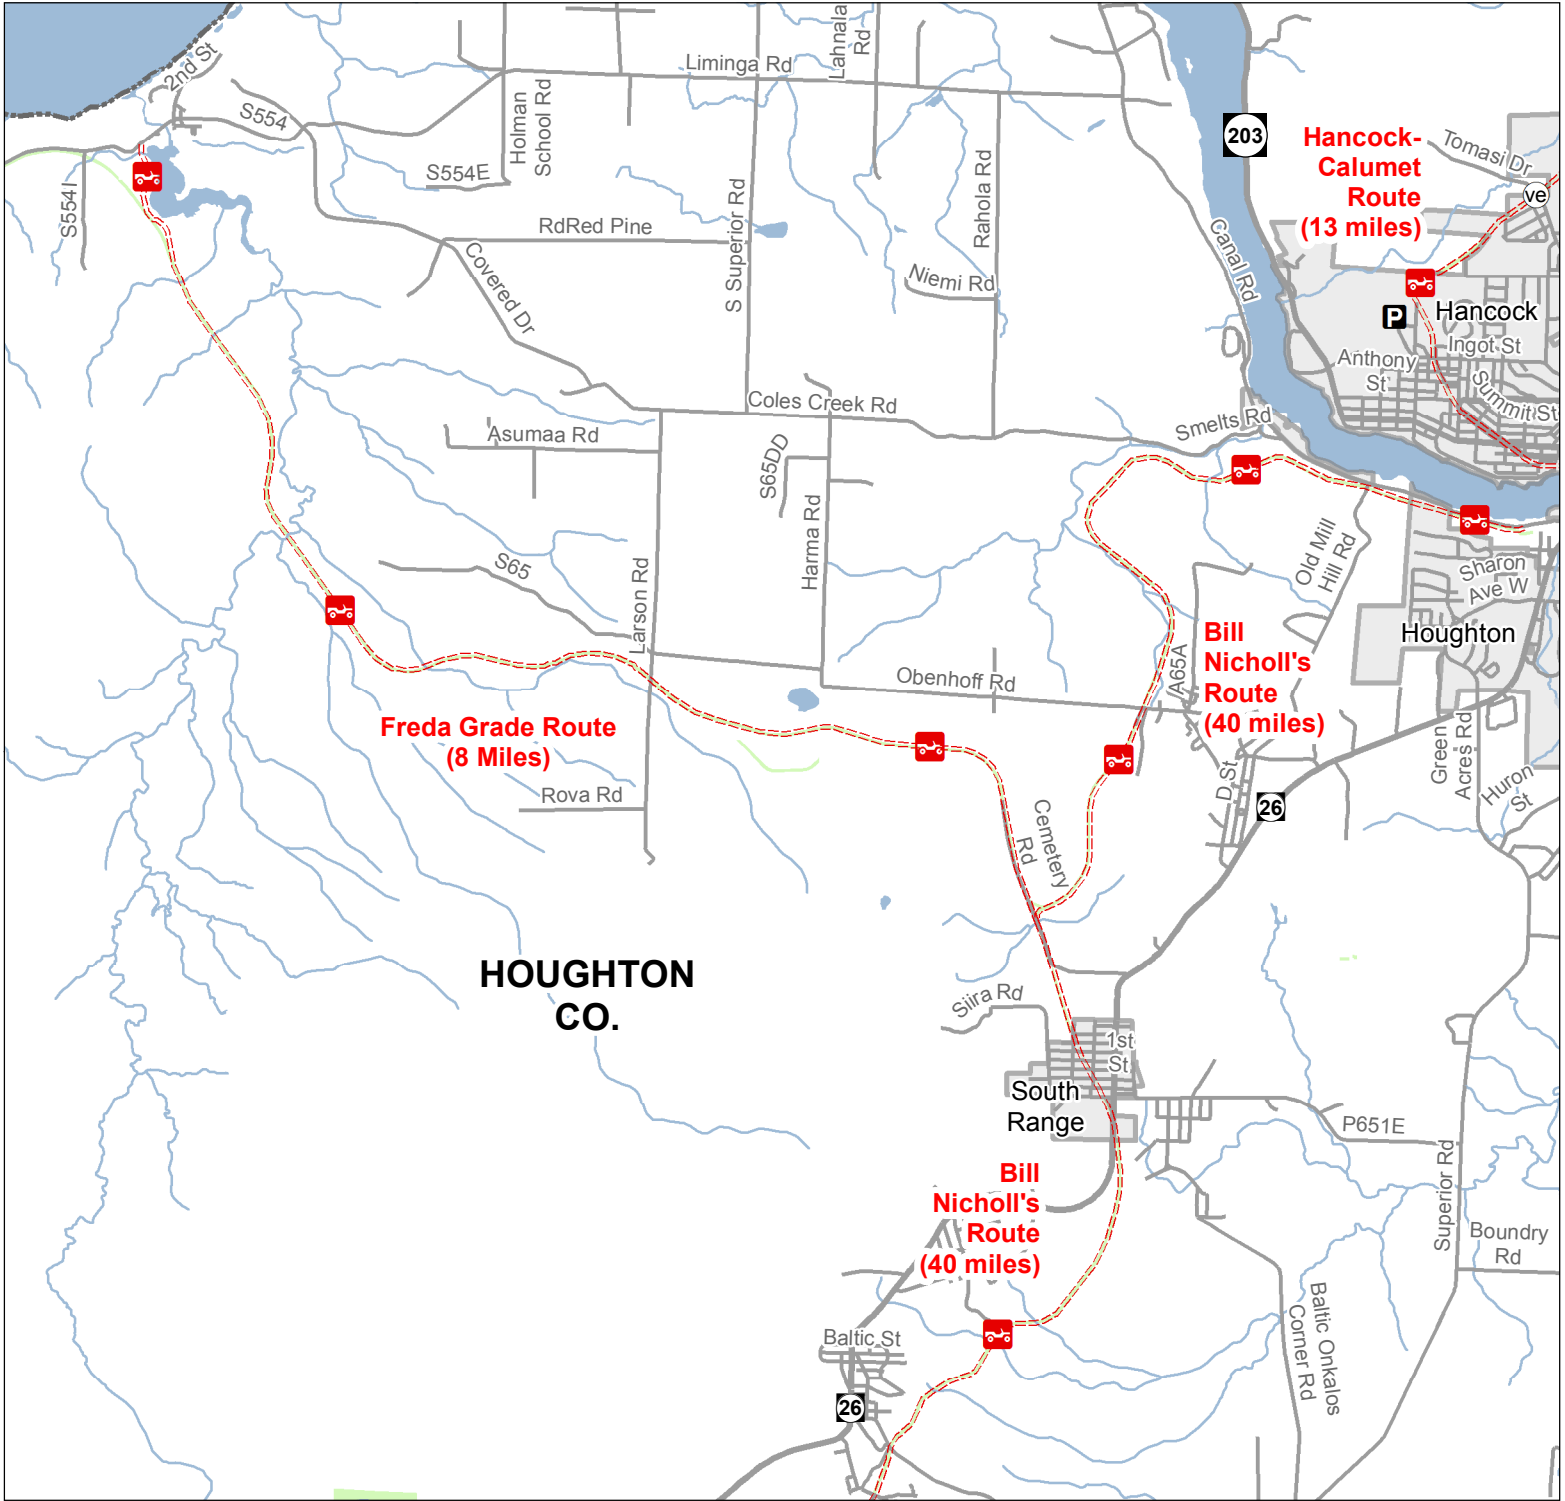

Freda Grade Route

Houghton County, Michigan

ADVISORY: Trails and Routes have two-way traffic.
 DISCLAIMER: Trails shown on this map are an approximate representation of the trail system at the time of publication and may not reflect current ground conditions.
STAY ON SIGNED TRAILS ONLY!

- Parking Lot
- Intersection
- ORV Routes
- ORV Route – ORVs of all sizes including off-road motorcycles. ORV license and trail permit required unless licensed by the Secretary of State.
- ORV Route
- Highway
- Paved Road
- Lakes and Rivers
- State Forest Land
- County Boundary