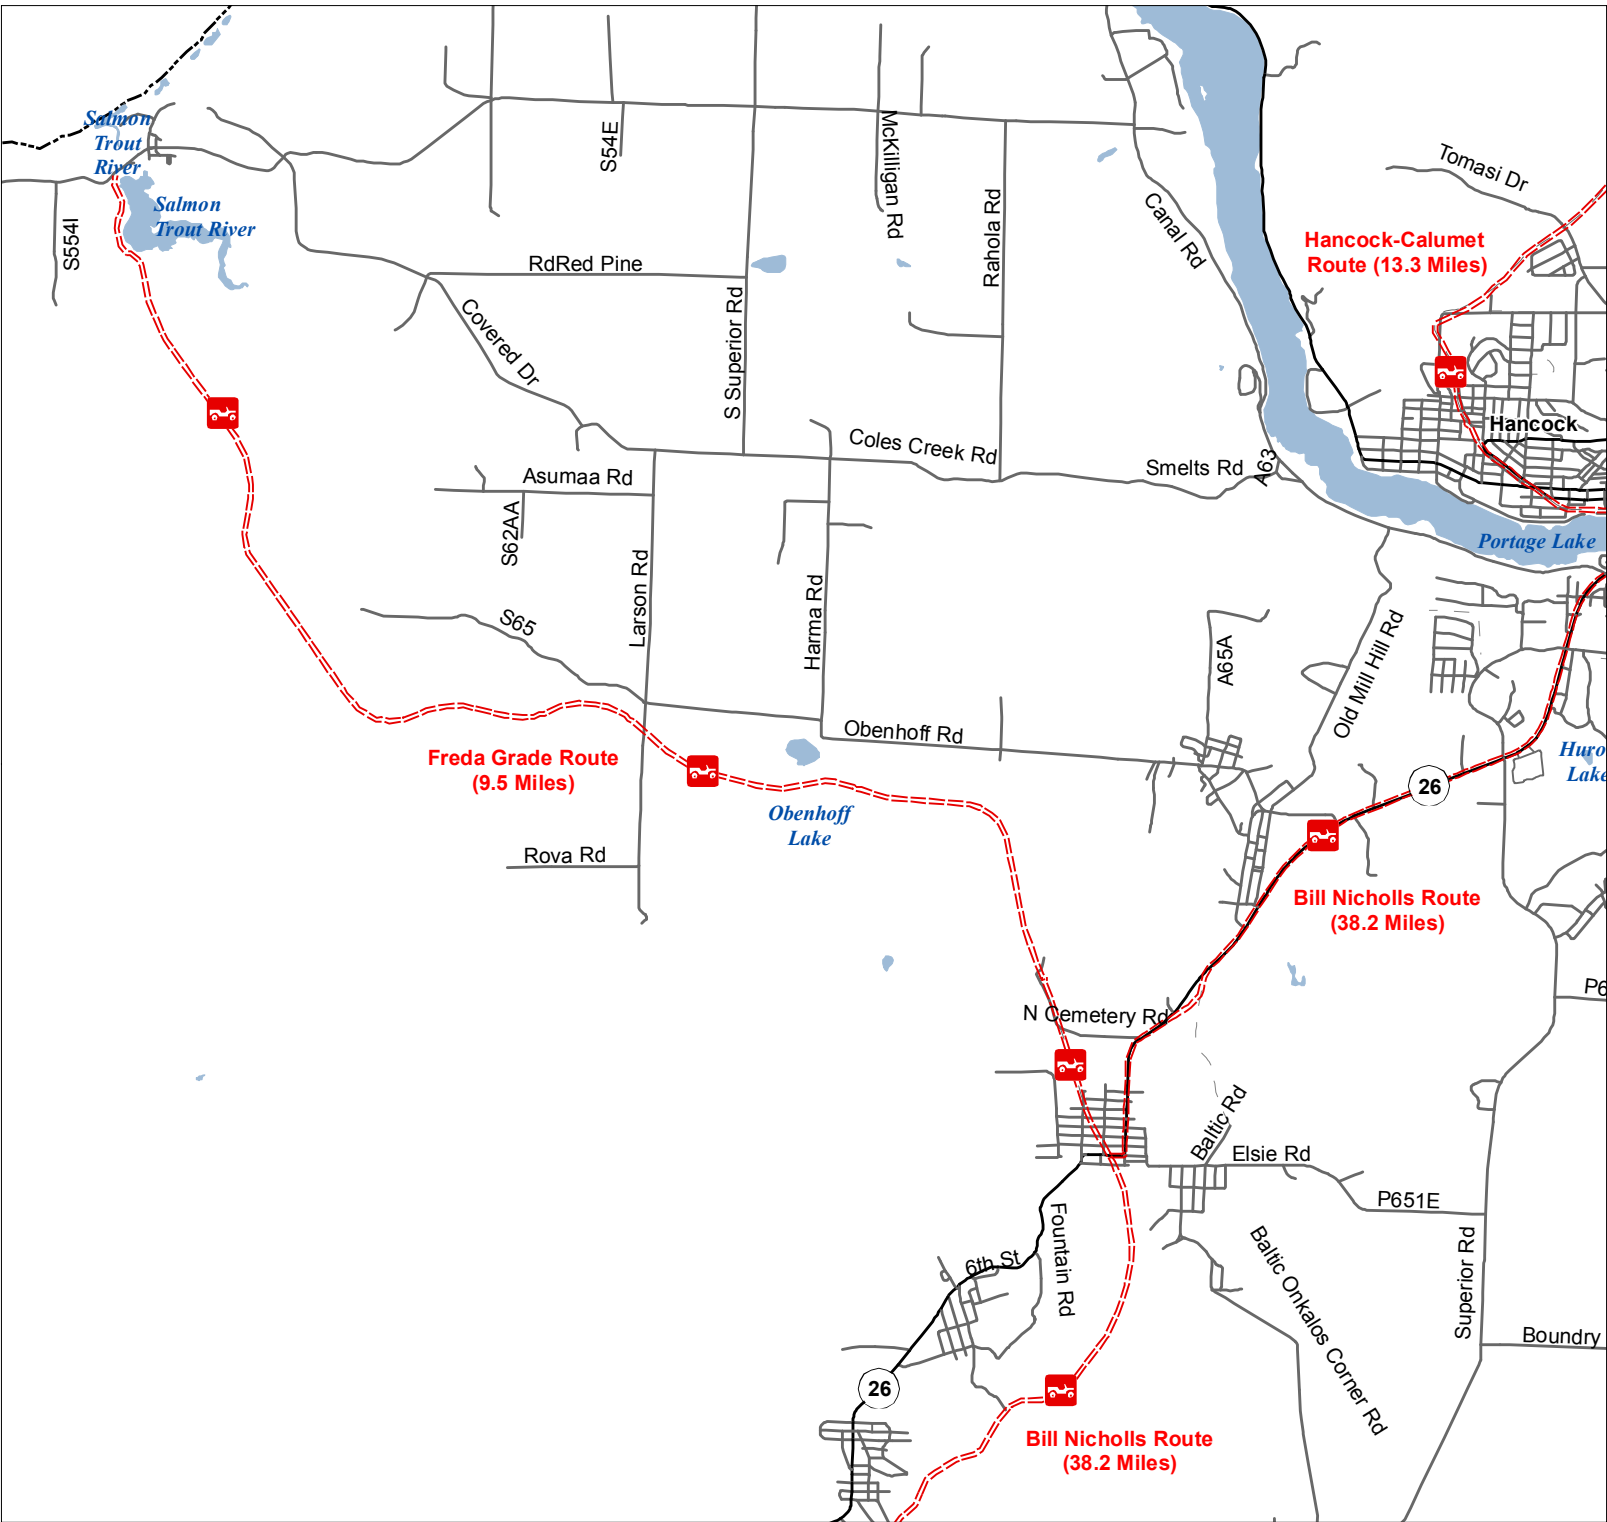

Freda Grade Route

Houghton County, Michigan

 ORV Route – ORV's of all sizes including off-road motorcycles. (DNR license (ORV sticker) required unless licensed by the Secretary of State)

Advisory: Trails and Routes have two-way traffic.

Disclaimer: Trails shown on this map are an approximate representation of the trail system at the time of publication and may not reflect current ground conditions. **STAY ON SIGNED TRAILS ONLY!**

-  Highway
-  Paved or Gravel Road
-  Poor Dirt Road
-  Lakes and Rivers
-  State Land
-  County Boundaries