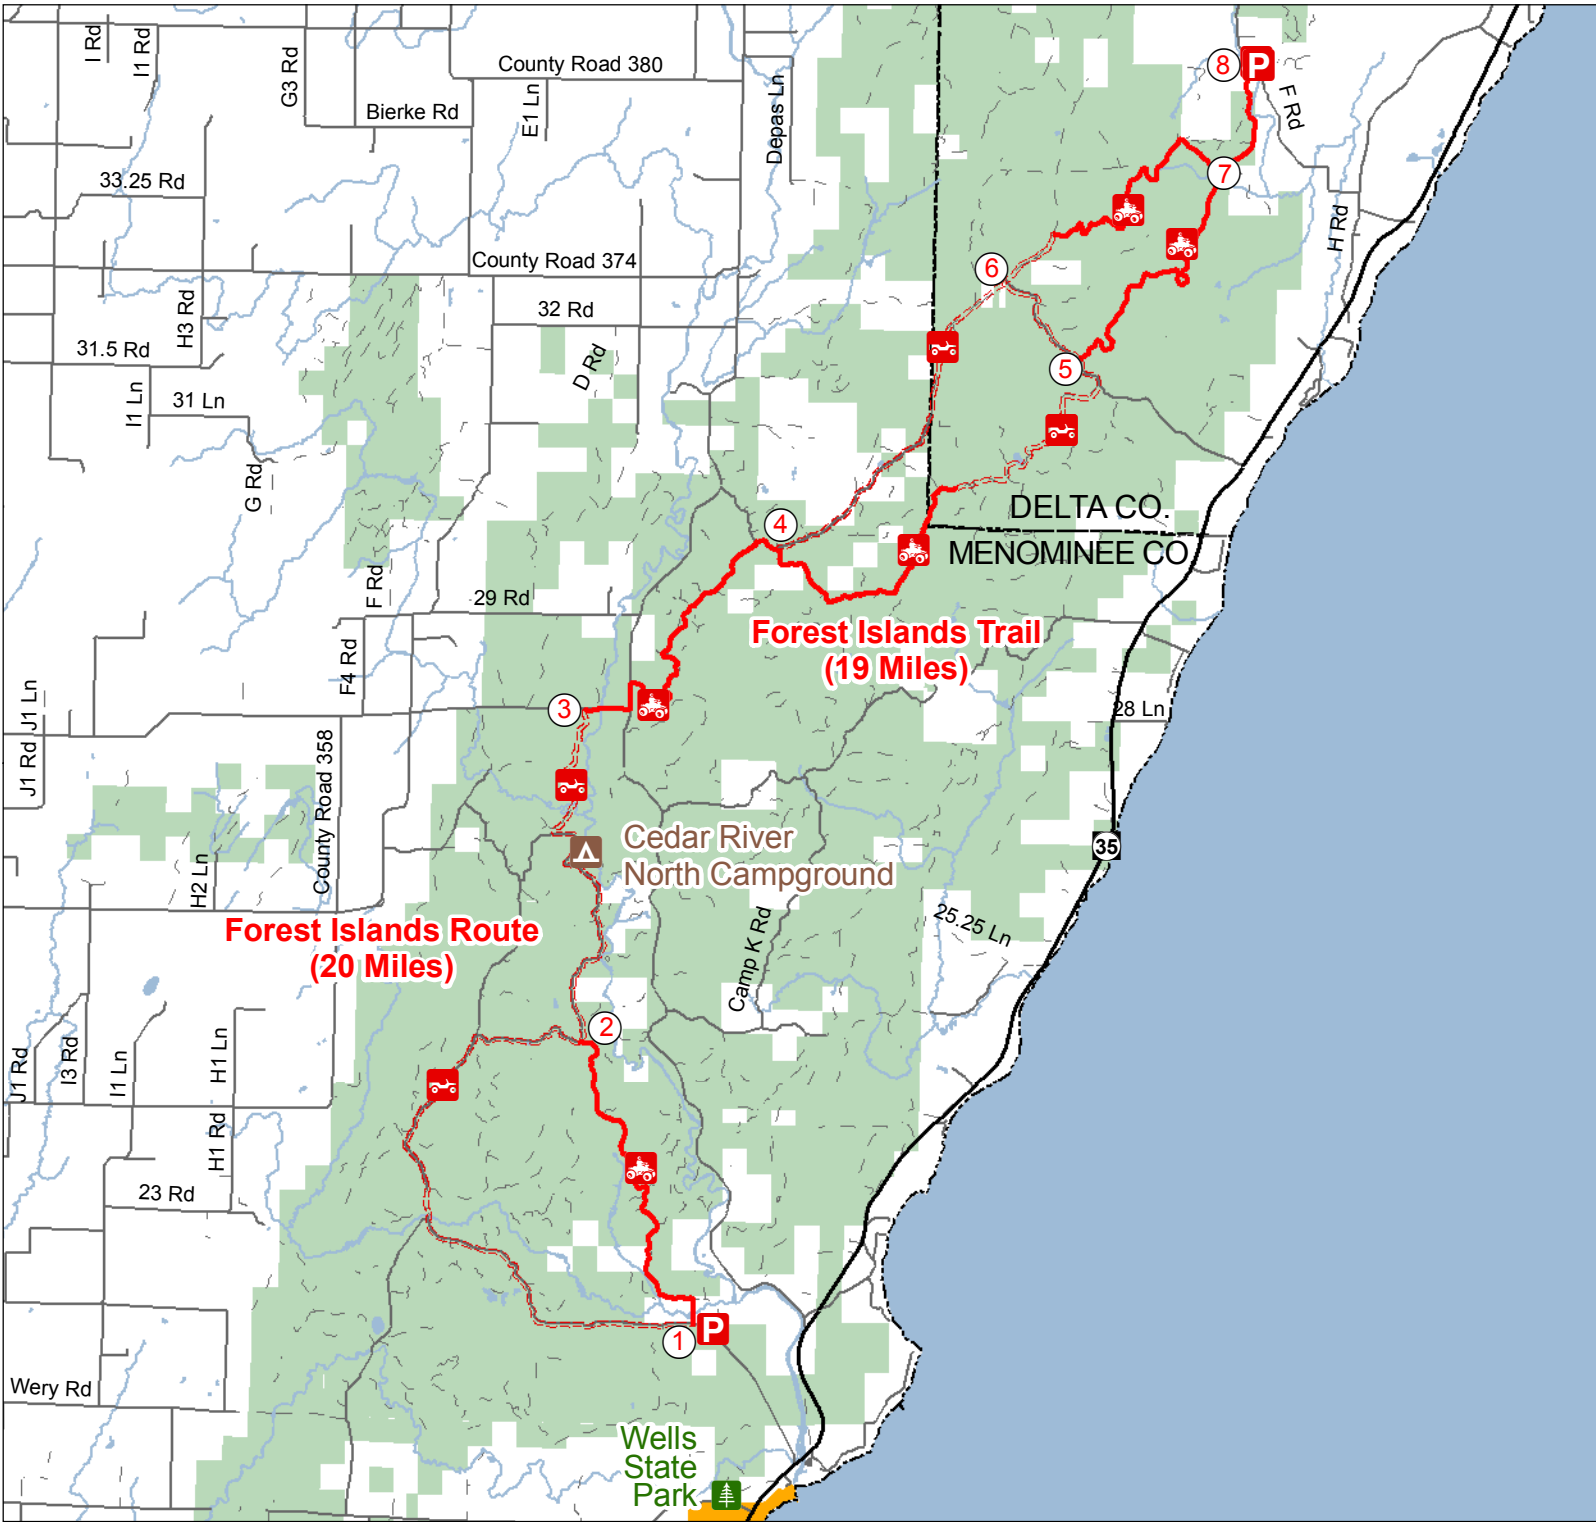

# Forest Islands Trail & Route

Menominee & Delta Counties, Michigan

- ORV Route – ORVs of all sizes including off-road motorcycles. ORV license and trail permit required unless licensed by the Secretary of State.
- ORV Trail – ORVs 50 inches in width or less including off-road motorcycles. ORV license and trail permit required.

- Intersection Number
- State Forest Campgrounds
- Parking Lots
- Highway
- Paved or Gravel Road
- Poor Dirt
- Lakes and Rivers
- State Park Boundary
- State Land
- County Boundary

Advisory: Trails and Routes have two-way traffic.

Disclaimer: Trails shown on this map are an approximate representation of the trail system at the time of publication and may not reflect current ground conditions. STAY ON SIGNED TRAILS ONLY!

Updated 3/13/2014