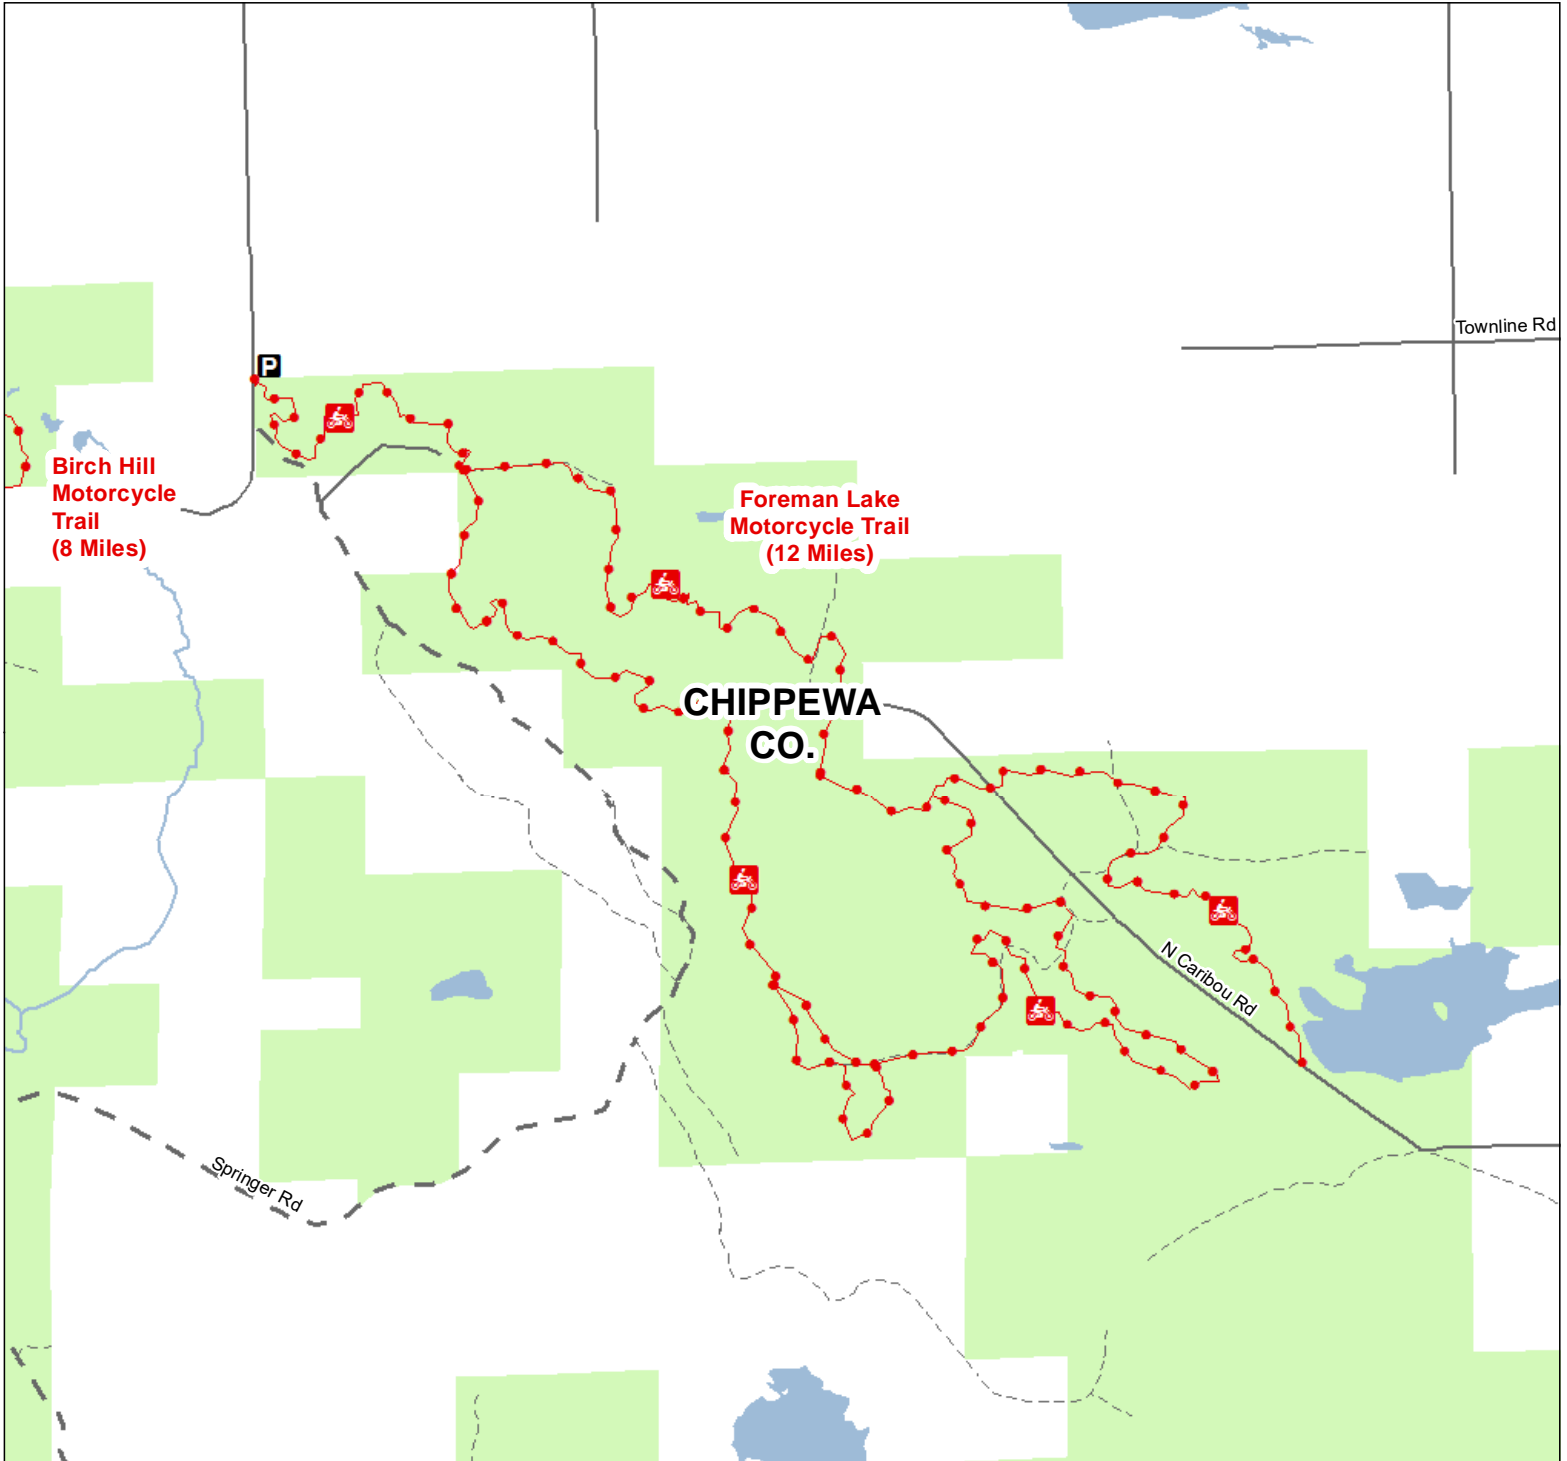

Foreman Lake Motorcycle Trail

Chippewa County, Michigan

ADVISORY: Trails and Routes have two-way traffic.
 DISCLAIMER: Trails shown on this map are an approximate representation of the trail system at the time of publication and may not reflect current ground conditions.
STAY ON SIGNED TRAILS ONLY!

- Parking Lot
- Motorcycle Trails (DNR License)
- Motorcycle Trail – Motorcycles Only. ORV license and trail permit required.
- Paved Road
- Gravel Road
- Poor Dirt Road
- Perennial River
- Lakes and Rivers
- State Forest Land

County Boundary