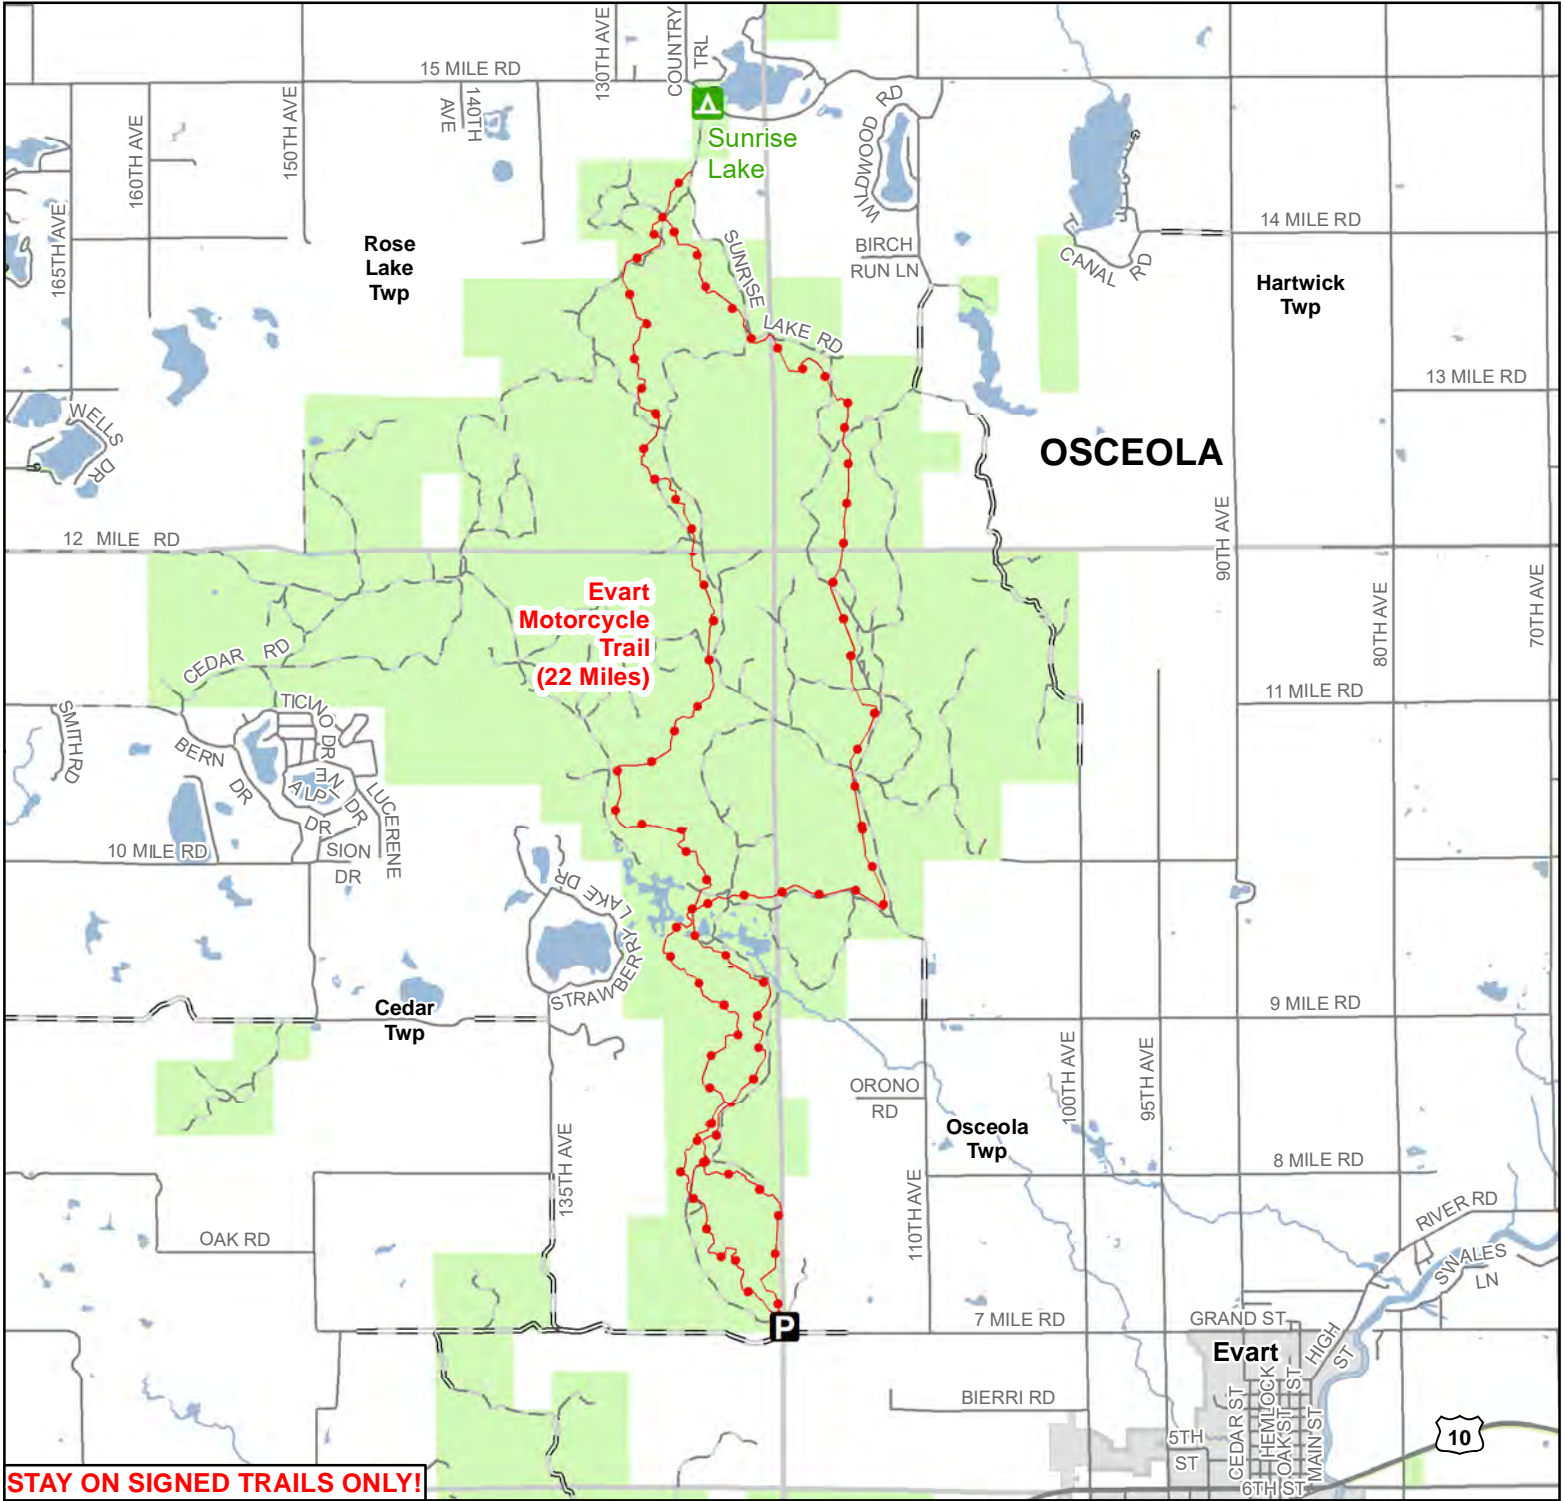

# Evert Motorcycle Trail

Osceola County, Michigan

ADVISORY: Trails and Routes have two-way traffic.

DISCLAIMER: Trails shown on this map are an approximate representation of the trail system at the time of publication and may not reflect current ground conditions.

- State Forest Campground
- City or Village
- Lakes and Rivers
- Parking Lot
- State Forest Land
- Motorcycle Trail – Motorcycles Only. ORV license and trail permit required.
- Township
- County Boundary
- Highway
- Paved
- Gravel
- Poor dirt