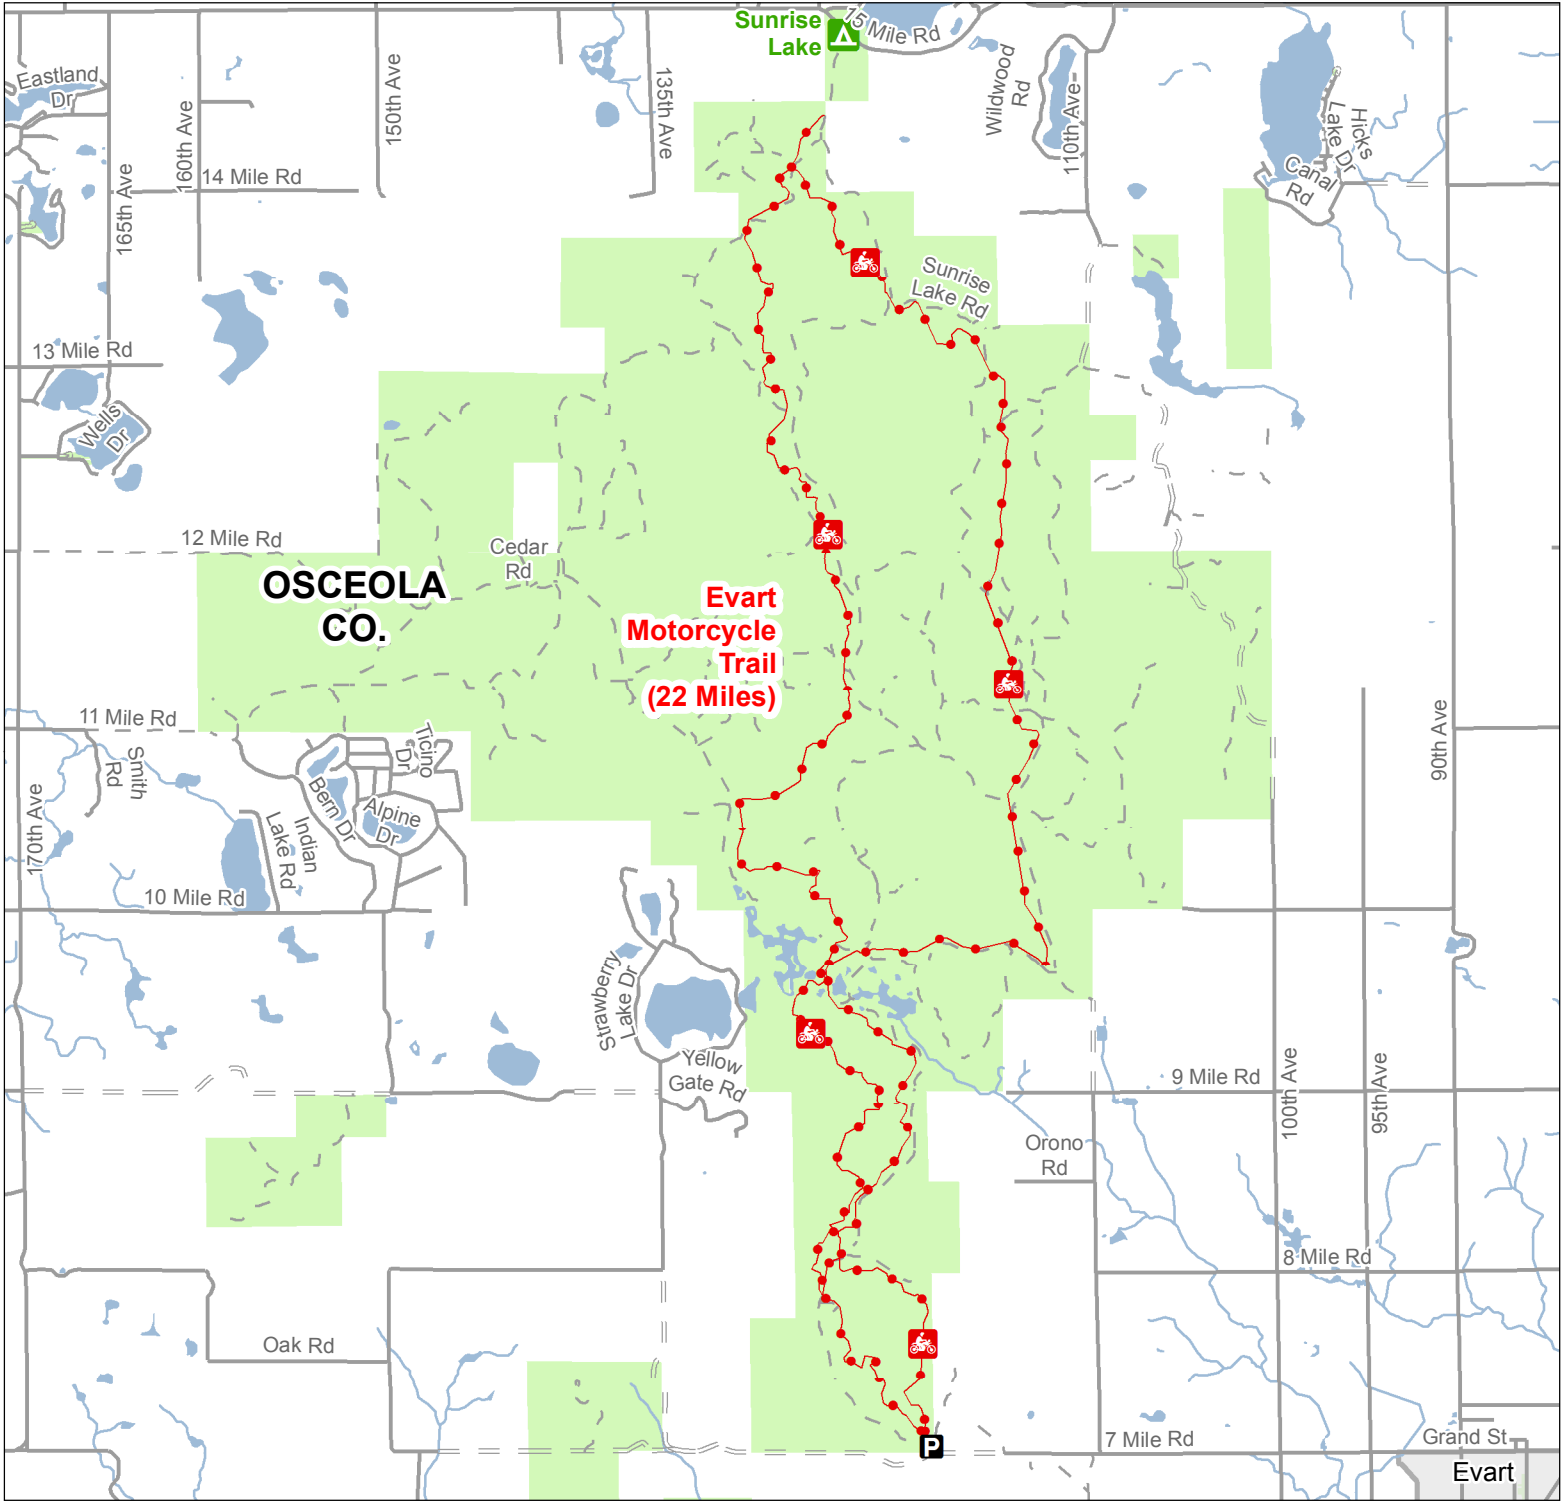

# Evert Motorcycle Trail

## Osceola County, Michigan

**ADVISORY:** Trails and Routes have two-way traffic.  
**DISCLAIMER:** Trails shown on this map are an approximate representation of the trail system at the time of publication and may not reflect current ground conditions.  
**STAY ON SIGNED TRAILS ONLY!**

- State Forest Campground
- Parking Lot
- Motorcycle Trails (DNR License)
- Motorcycle Trail – Motorcycles Only. ORV license and trail permit required.
- Paved Road
- Gravel Road
- Poor Dirt Road
- Lakes and Rivers
- State Forest Land

County Boundary