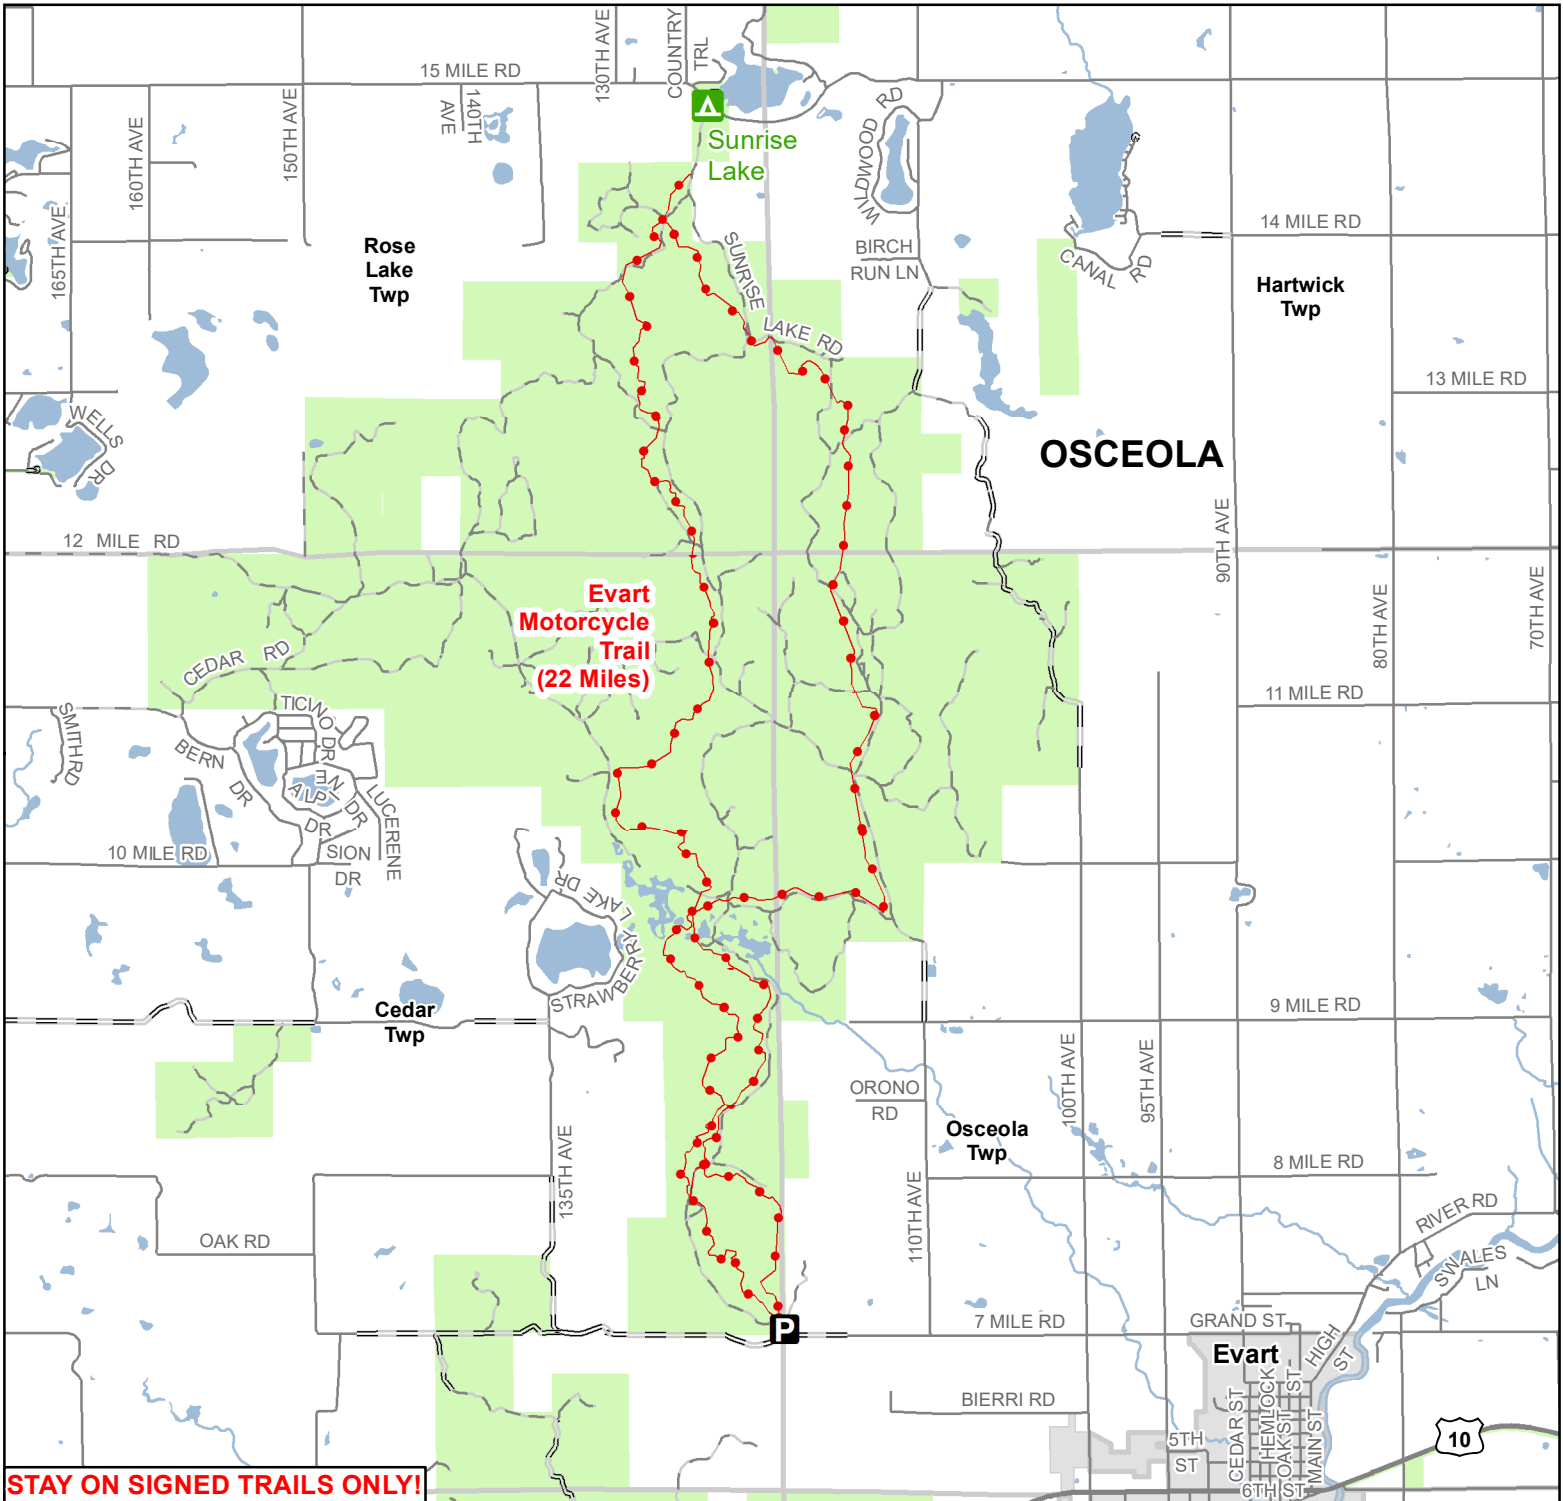

Evert Motorcycle Trail

Osceola County, Michigan

ADVISORY: Trails and Routes have two-way traffic.

DISCLAIMER: Trails shown on this map are an approximate representation of the trail system at the time of publication and may not reflect current ground conditions.

STAY ON SIGNED TRAILS ONLY!

- State Forest Campground
- Parking Lot
- Motorcycle Trail – Motorcycles Only. ORV license and trail permit required.
- Highway
- Paved
- Gravel
- Poor dirt
- City or Village
- Lakes and Rivers
- State Forest Land
- Township
- County Boundary