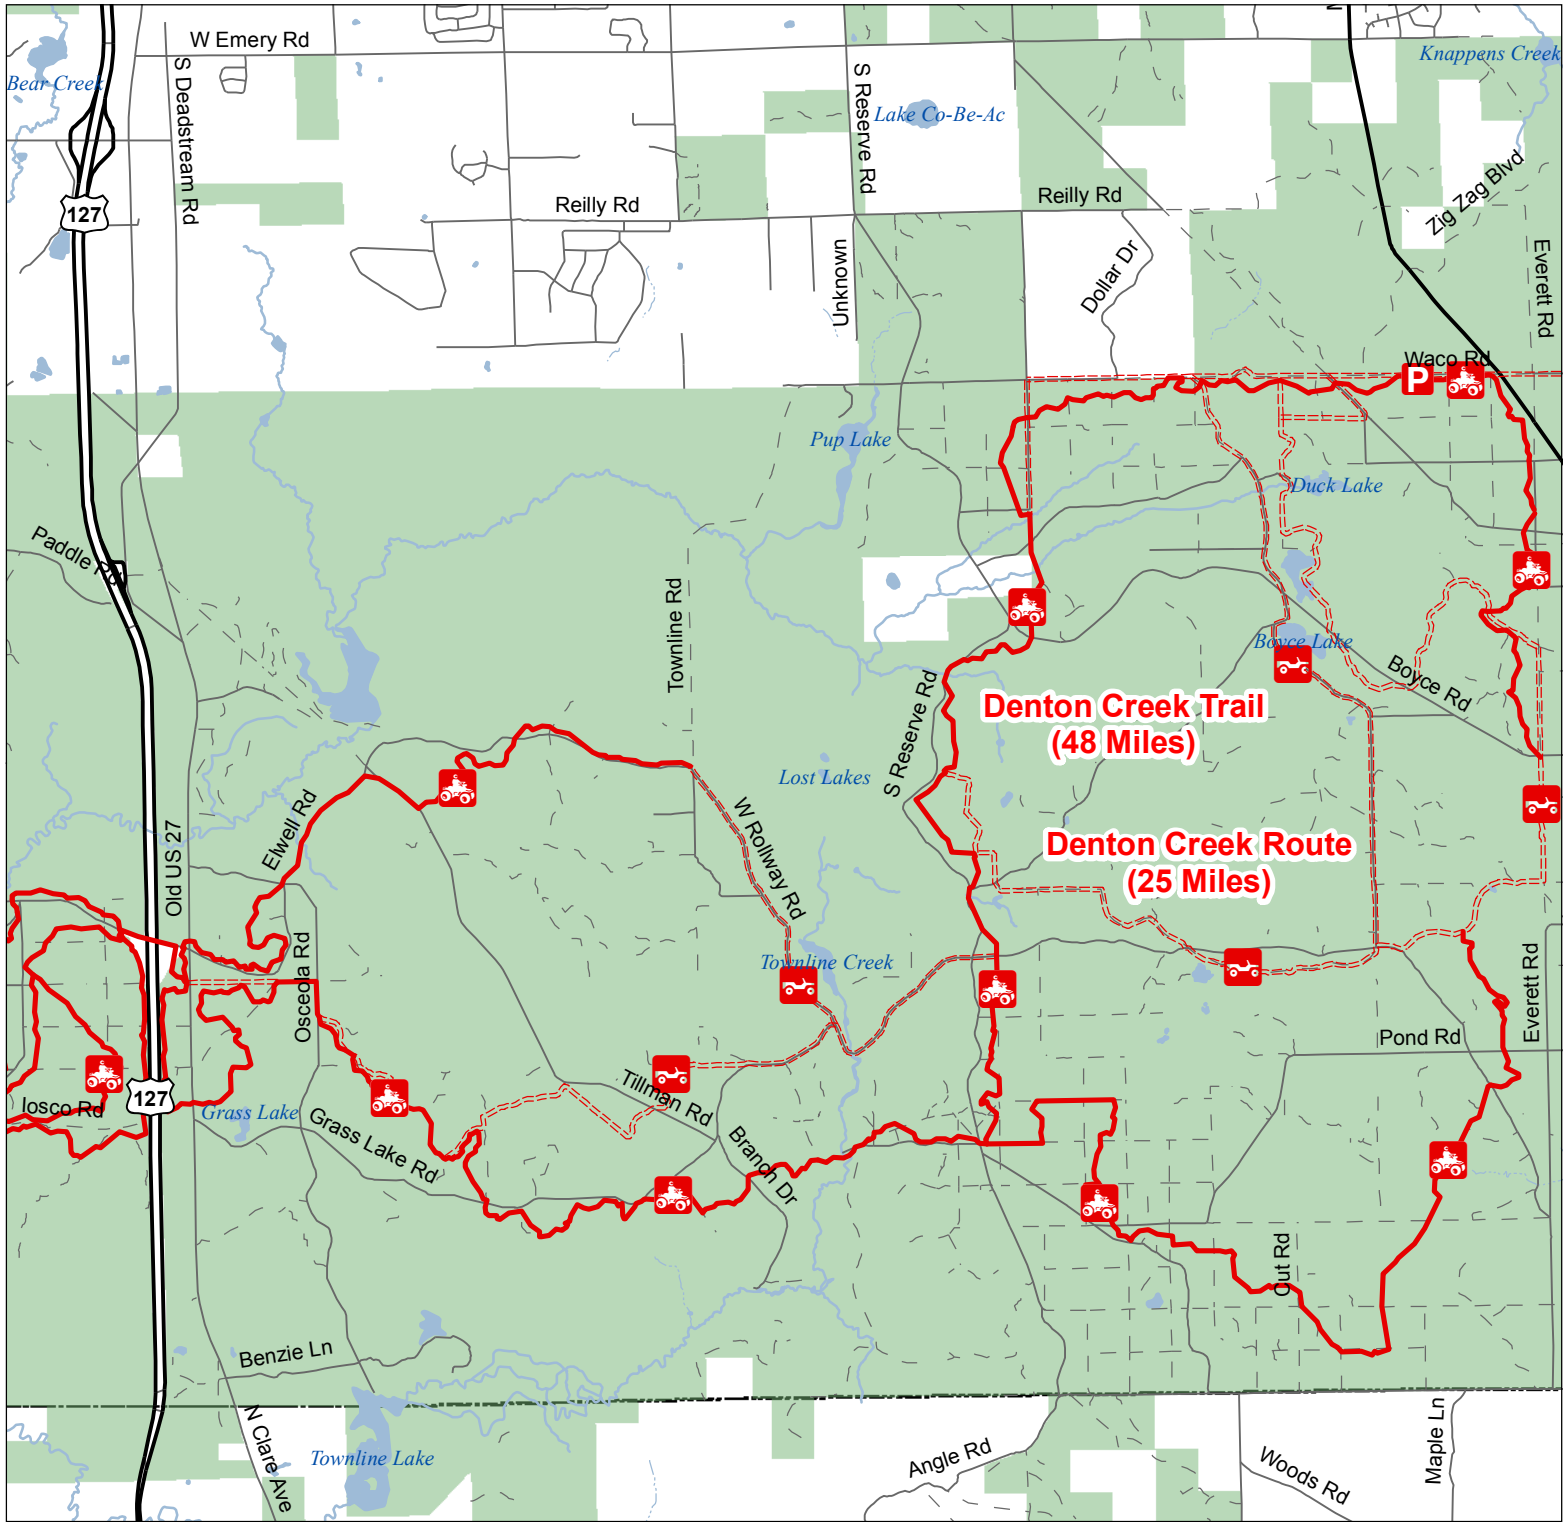

Denton Creek Trail & Route East

Roscommon County, Michigan

ORV Route - ORVs of all sizes including off-road motorcycles. ORV license and trail permit required unless licensed by the Secretary of State.

ORV Trail - ORV's 50 inches in width or less including off-road motorcycles. ORV license and trail permit required.

- Parking Lots
- Highway
- Gravel; Paved
- Poor Dirt
- Lakes and Rivers
- State Land
- County Boundary

Advisory: Routes have two-way traffic.

Disclaimer: Trails shown on this map are an approximate representation of the trail system at the time of publication and may not reflect current ground conditions. STAY ON SIGNED TRAILS ONLY!

Updated 5/07/2014

Denton Creek Trail & Route West

Roscommon County, Michigan

----- ORV Route - ORVs of all sizes including off-road motorcycles. ORV license and trail permit required unless licensed by the Secretary of State.
——— ORV Trail - ORV's 50 inches in width or less including off-road motorcycles. ORV license and trail permit required.

- P Parking Lots
- Highway
- Gravel; Paved
- - - Poor Dirt
- Lakes and Rivers
- State Land
- County Boundary

Advisory: Routes have two-way traffic.

Disclaimer: Trails shown on this map are an approximate representation of the trail system at the time of publication and may not reflect current ground conditions. **STAY ON SIGNED TRAILS ONLY!**