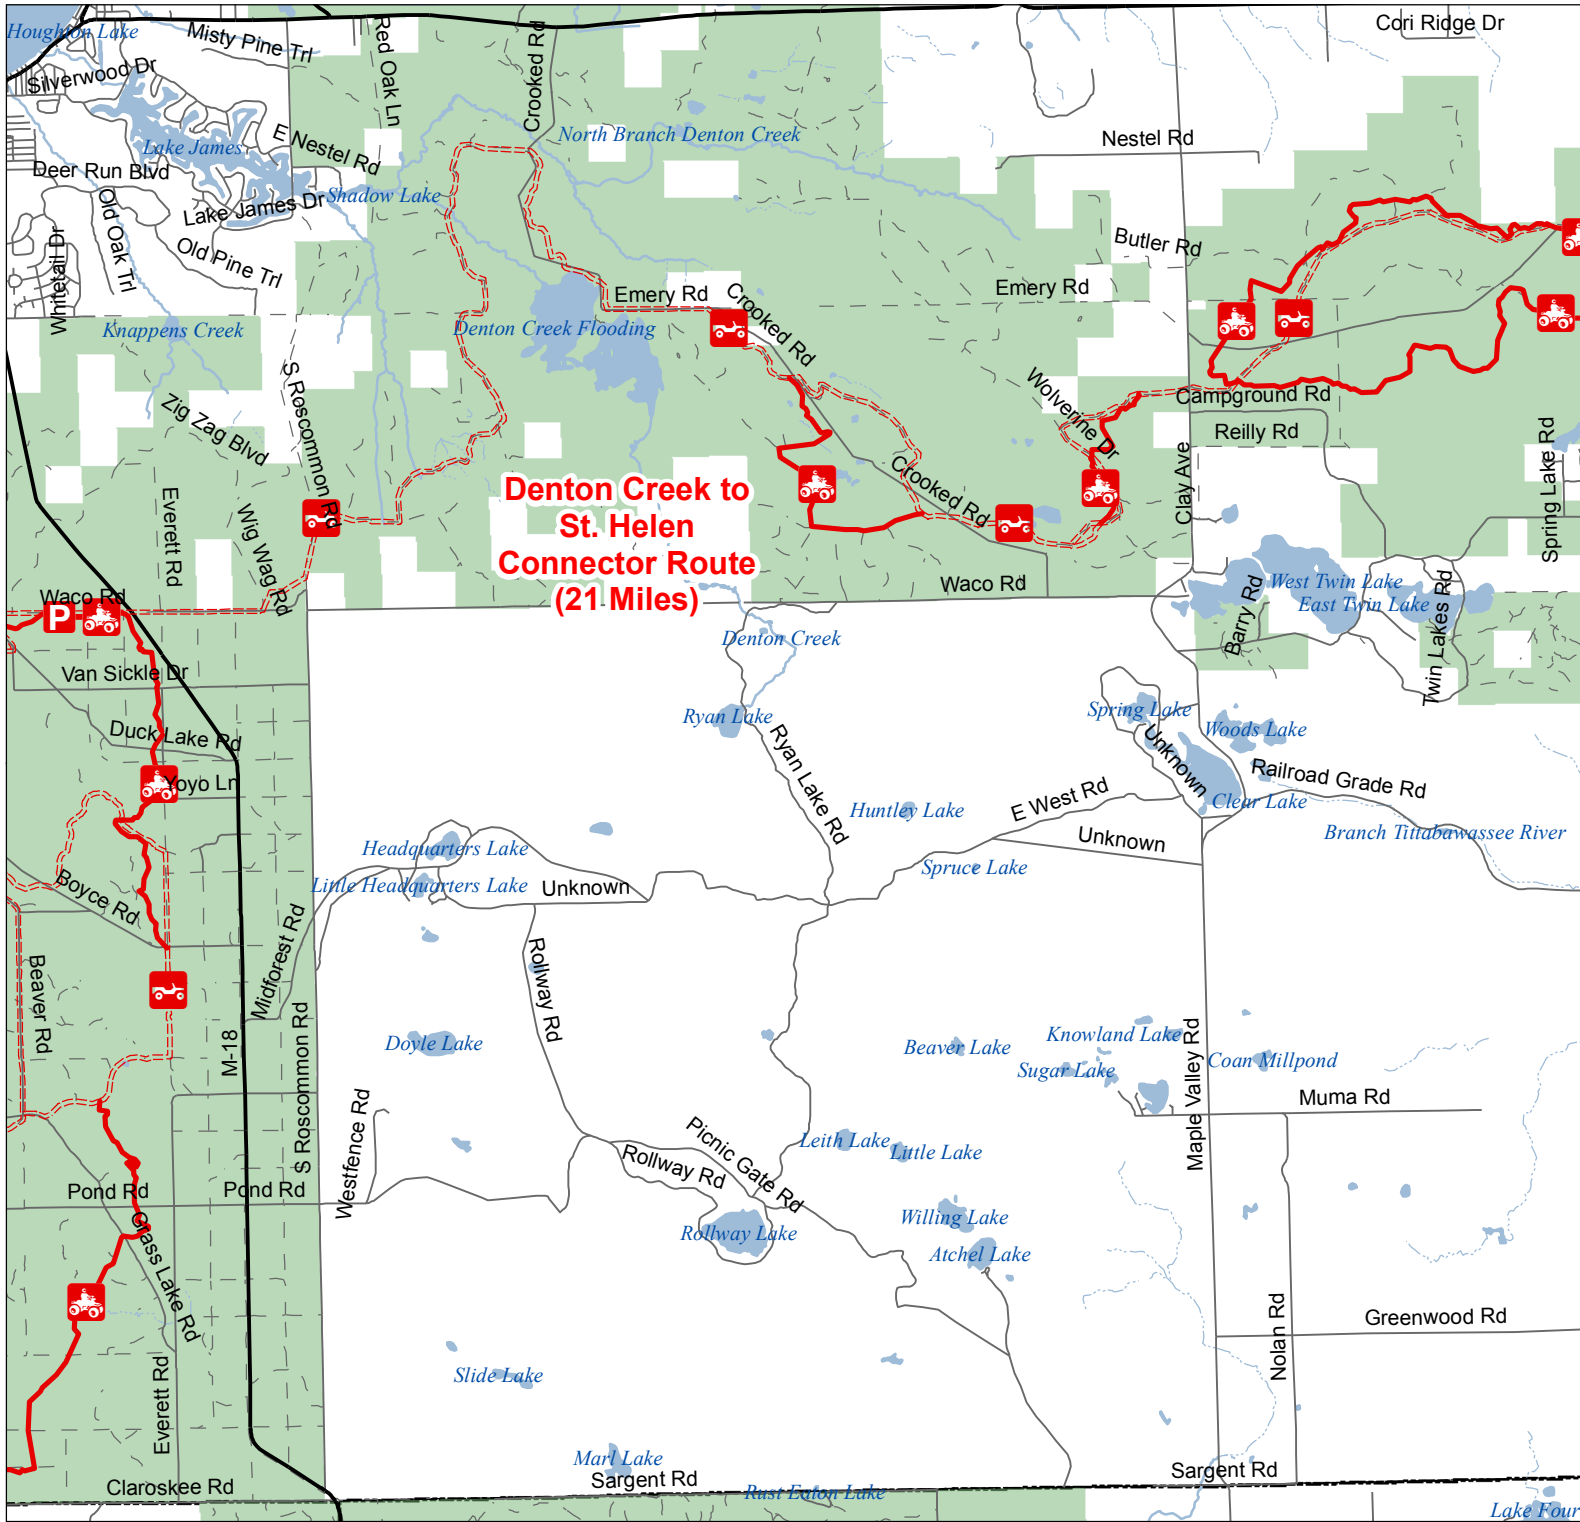

Denton Creek Trail & Route East

Roscommon County, Michigan

ORV Route - ORVs of all sizes including off-road motorcycles. ORV license and trail permit required unless licensed by the Secretary of State.

ORV Trail - ORV's 50 inches in width or less including off-road motorcycles. ORV license and trail permit required.

- Parking Lots
- Highway
- Gravel; Paved
- Poor Dirt
- Lakes and Rivers
- State Land
- County Boundary

Advisory: Routes have two-way traffic.

Disclaimer: Trails shown on this map are an approximate representation of the trail system at the time of publication and may not reflect current ground conditions. STAY ON SIGNED TRAILS ONLY!

Updated 5/07/2014

Denton Creek Trail & Route West

Roscommon County, Michigan

----- ORV Route - ORVs of all sizes including off-road motorcycles. ORV license and trail permit required unless licensed by the Secretary of State.
——— ORV Trail - ORV's 50 inches in width or less including off-road motorcycles. ORV license and trail permit required.

- P Parking Lots
- Highway
- Gravel; Paved
- - - Poor Dirt
- Lakes and Rivers
- State Land
- County Boundary

Advisory: Routes have two-way traffic.

Disclaimer: Trails shown on this map are an approximate representation of the trail system at the time of publication and may not reflect current ground conditions. **STAY ON SIGNED TRAILS ONLY!**