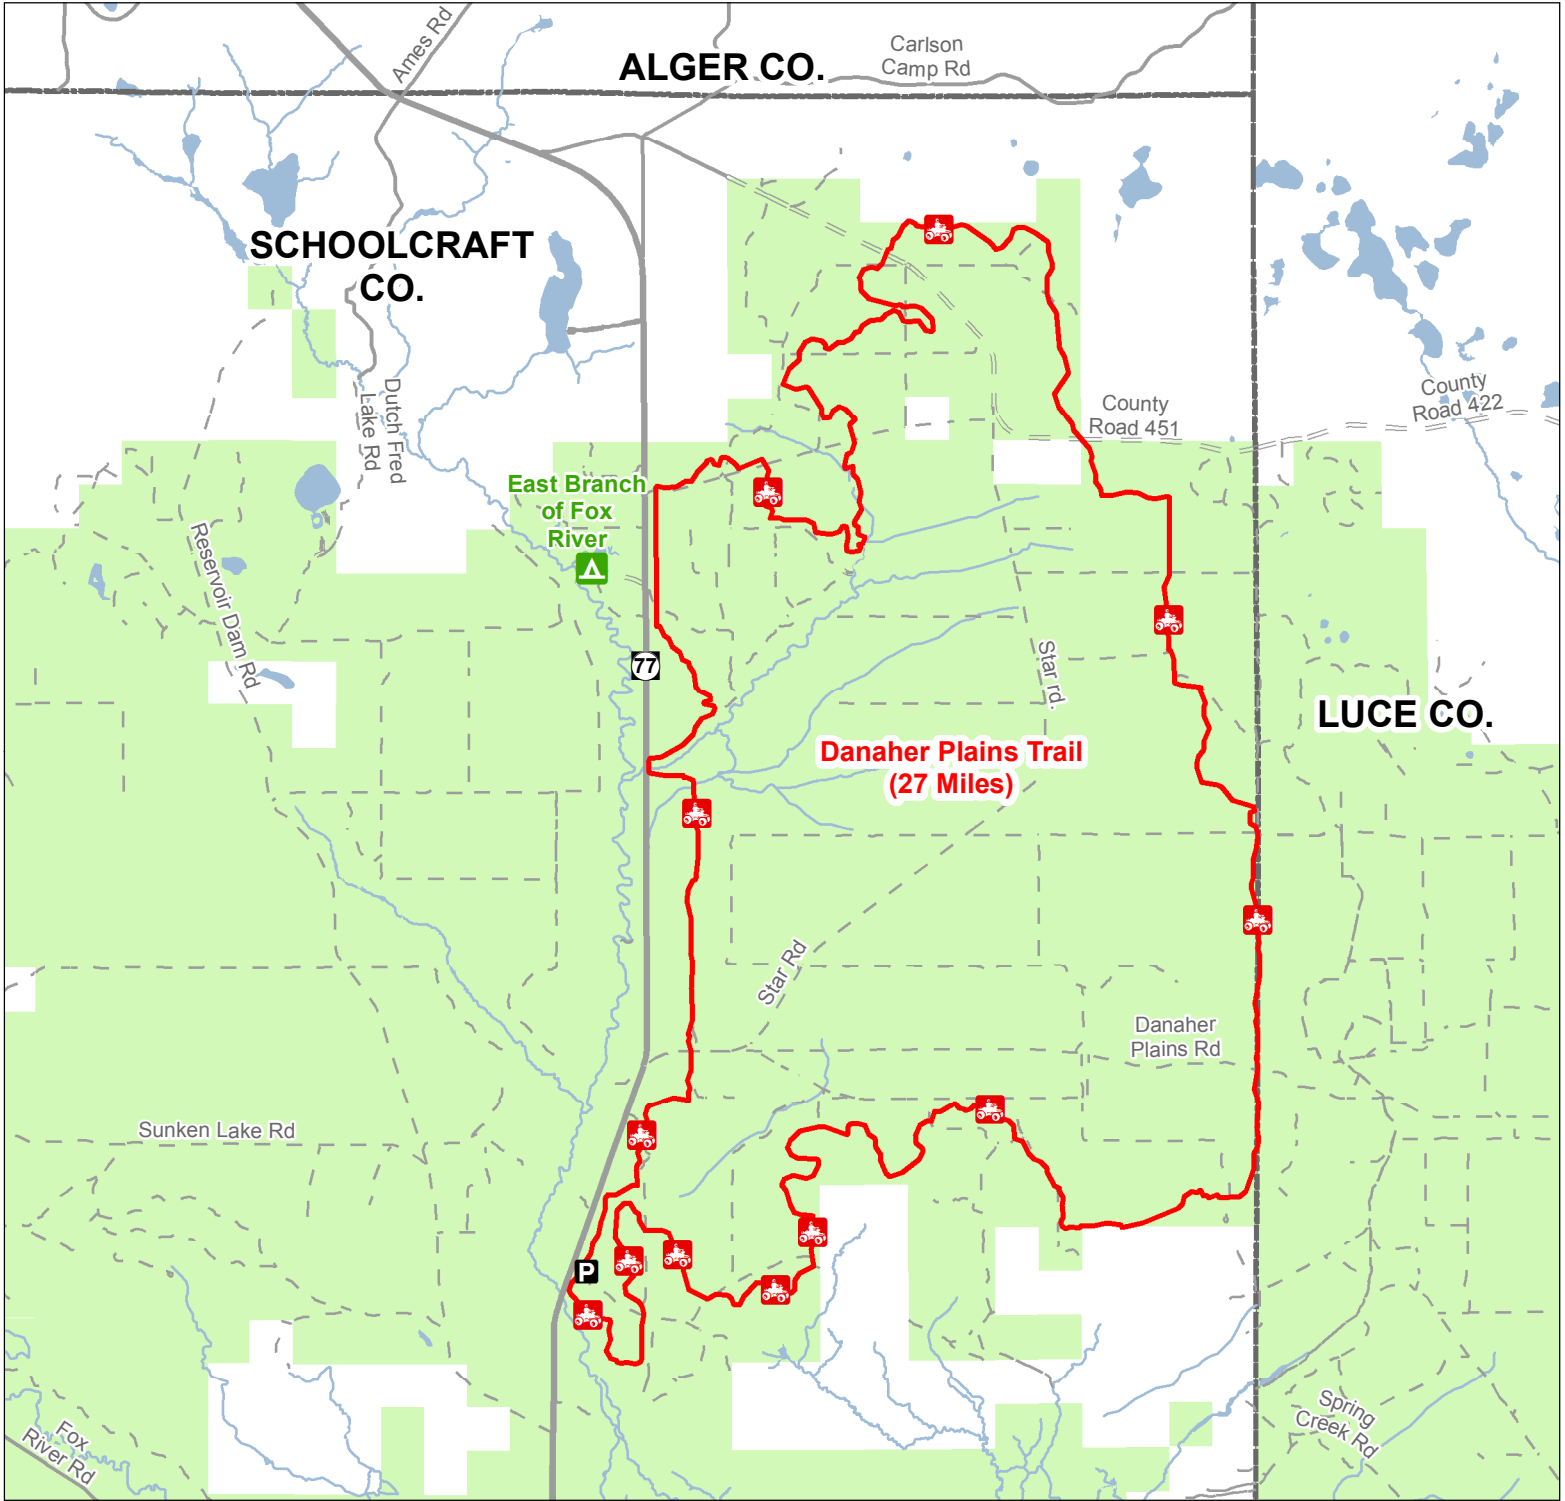

Danaher Plains Trail

Schoolcraft County, Michigan

ADVISORY: Trails and Routes have two-way traffic.
 DISCLAIMER: Trails shown on this map are an approximate representation of the trail system at the time of publication and may not reflect current ground conditions.
STAY ON SIGNED TRAILS ONLY!

- State Forest Campground
- Parking Lot
- ORV Trails
- ORV Trail – ORVs 50 inches in width or less including off-road motorcycles. ORV license and trail permit required.
- Highway
- Paved Road
- Gravel Road
- Poor Dirt Road
- Lakes and Rivers
- State Forest Land
- County Boundary