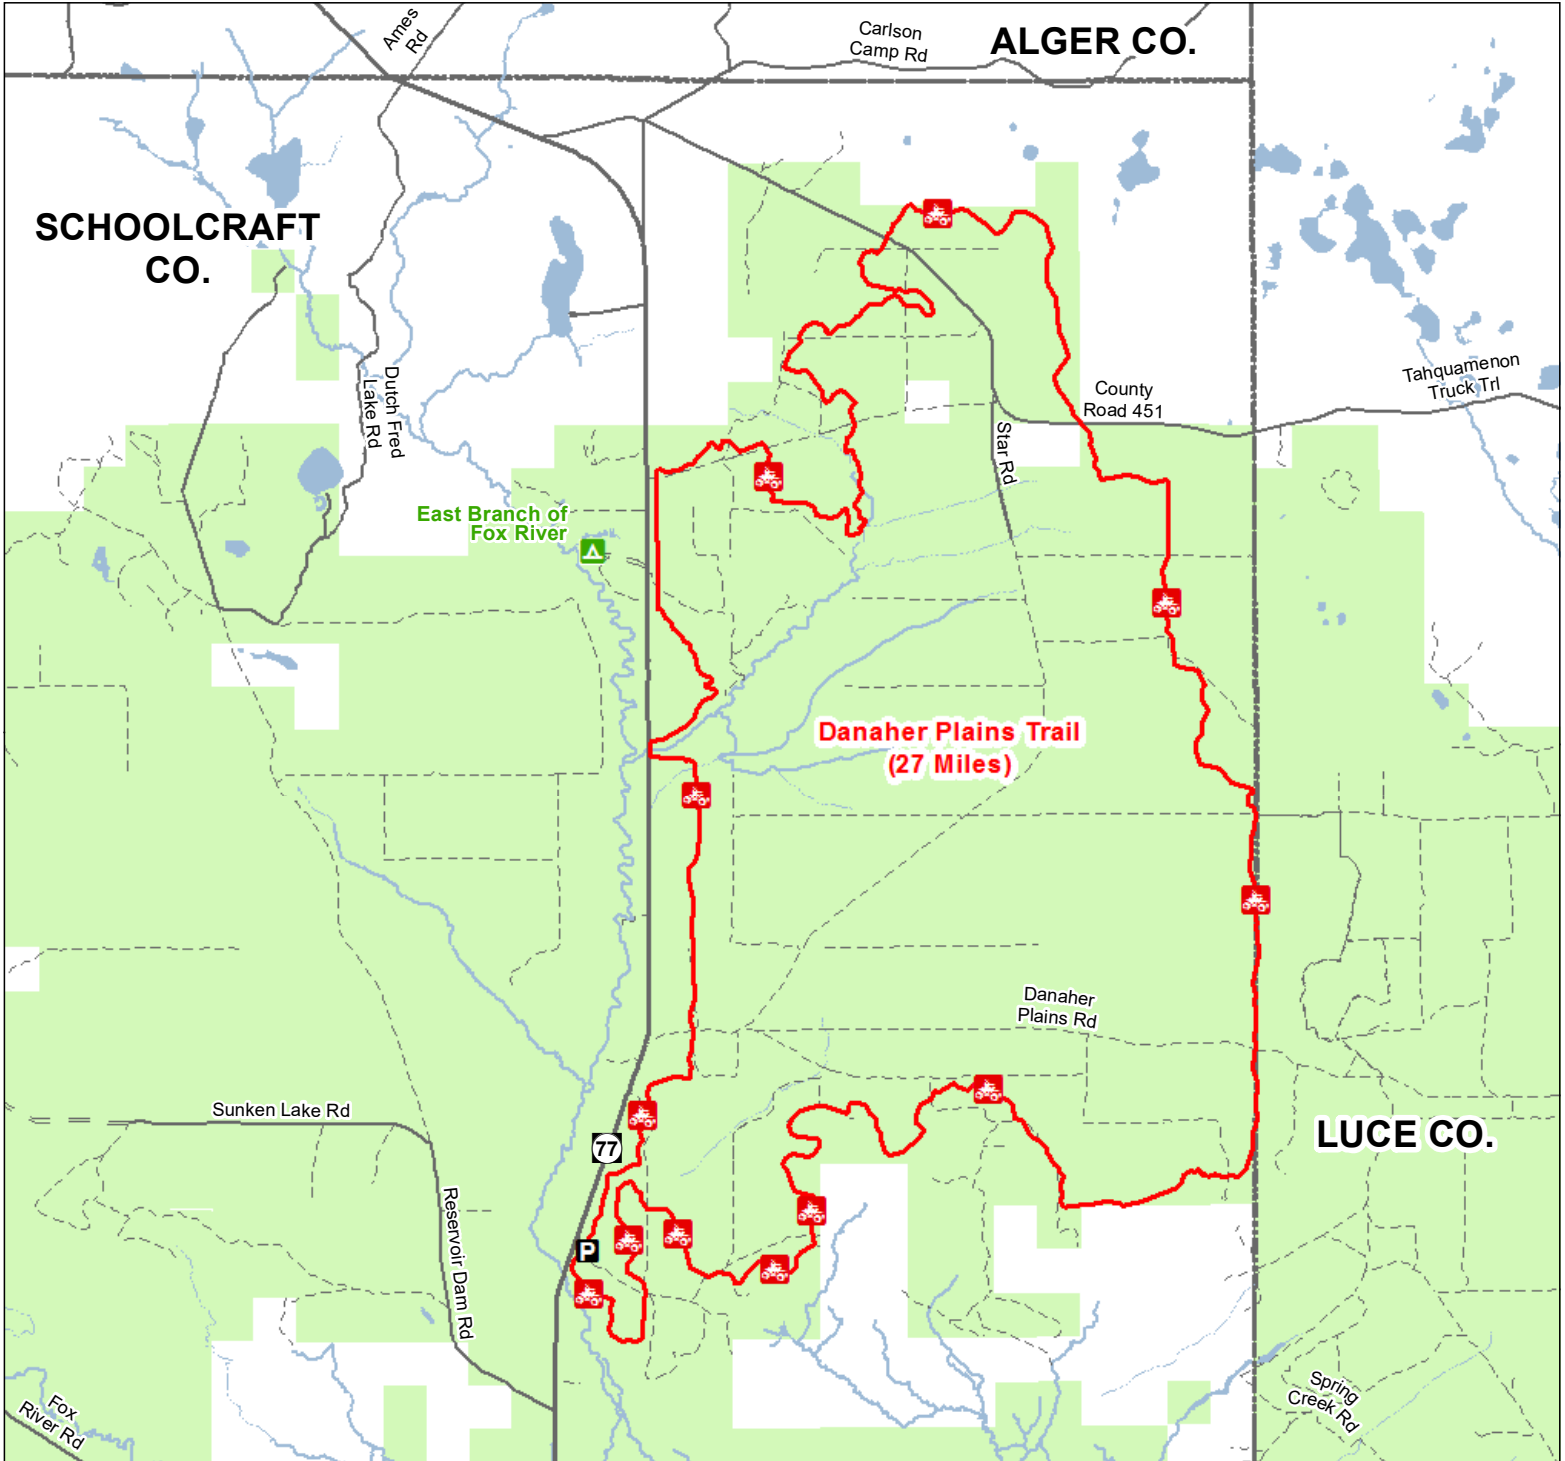

# Danaher Plains Trail

Schoolcraft County, Michigan

ADVISORY: Trails and Routes have two-way traffic.  
 DISCLAIMER: Trails shown on this map are an approximate representation of the trail system at the time of publication and may not reflect current ground conditions.  
**STAY ON SIGNED TRAILS ONLY!**

- State Forest Campground
- Parking Lot
- ORV Trails
- ORV Trail – ORVs 50 inches in width or less including off-road motorcycles. ORV license and trail permit required.
- Highway
- Paved Road
- Gravel Road
- Poor Dirt Road
- Intermittent Stream
- Perennial River
- Lakes and Rivers
- State Forest Land
- County Boundary