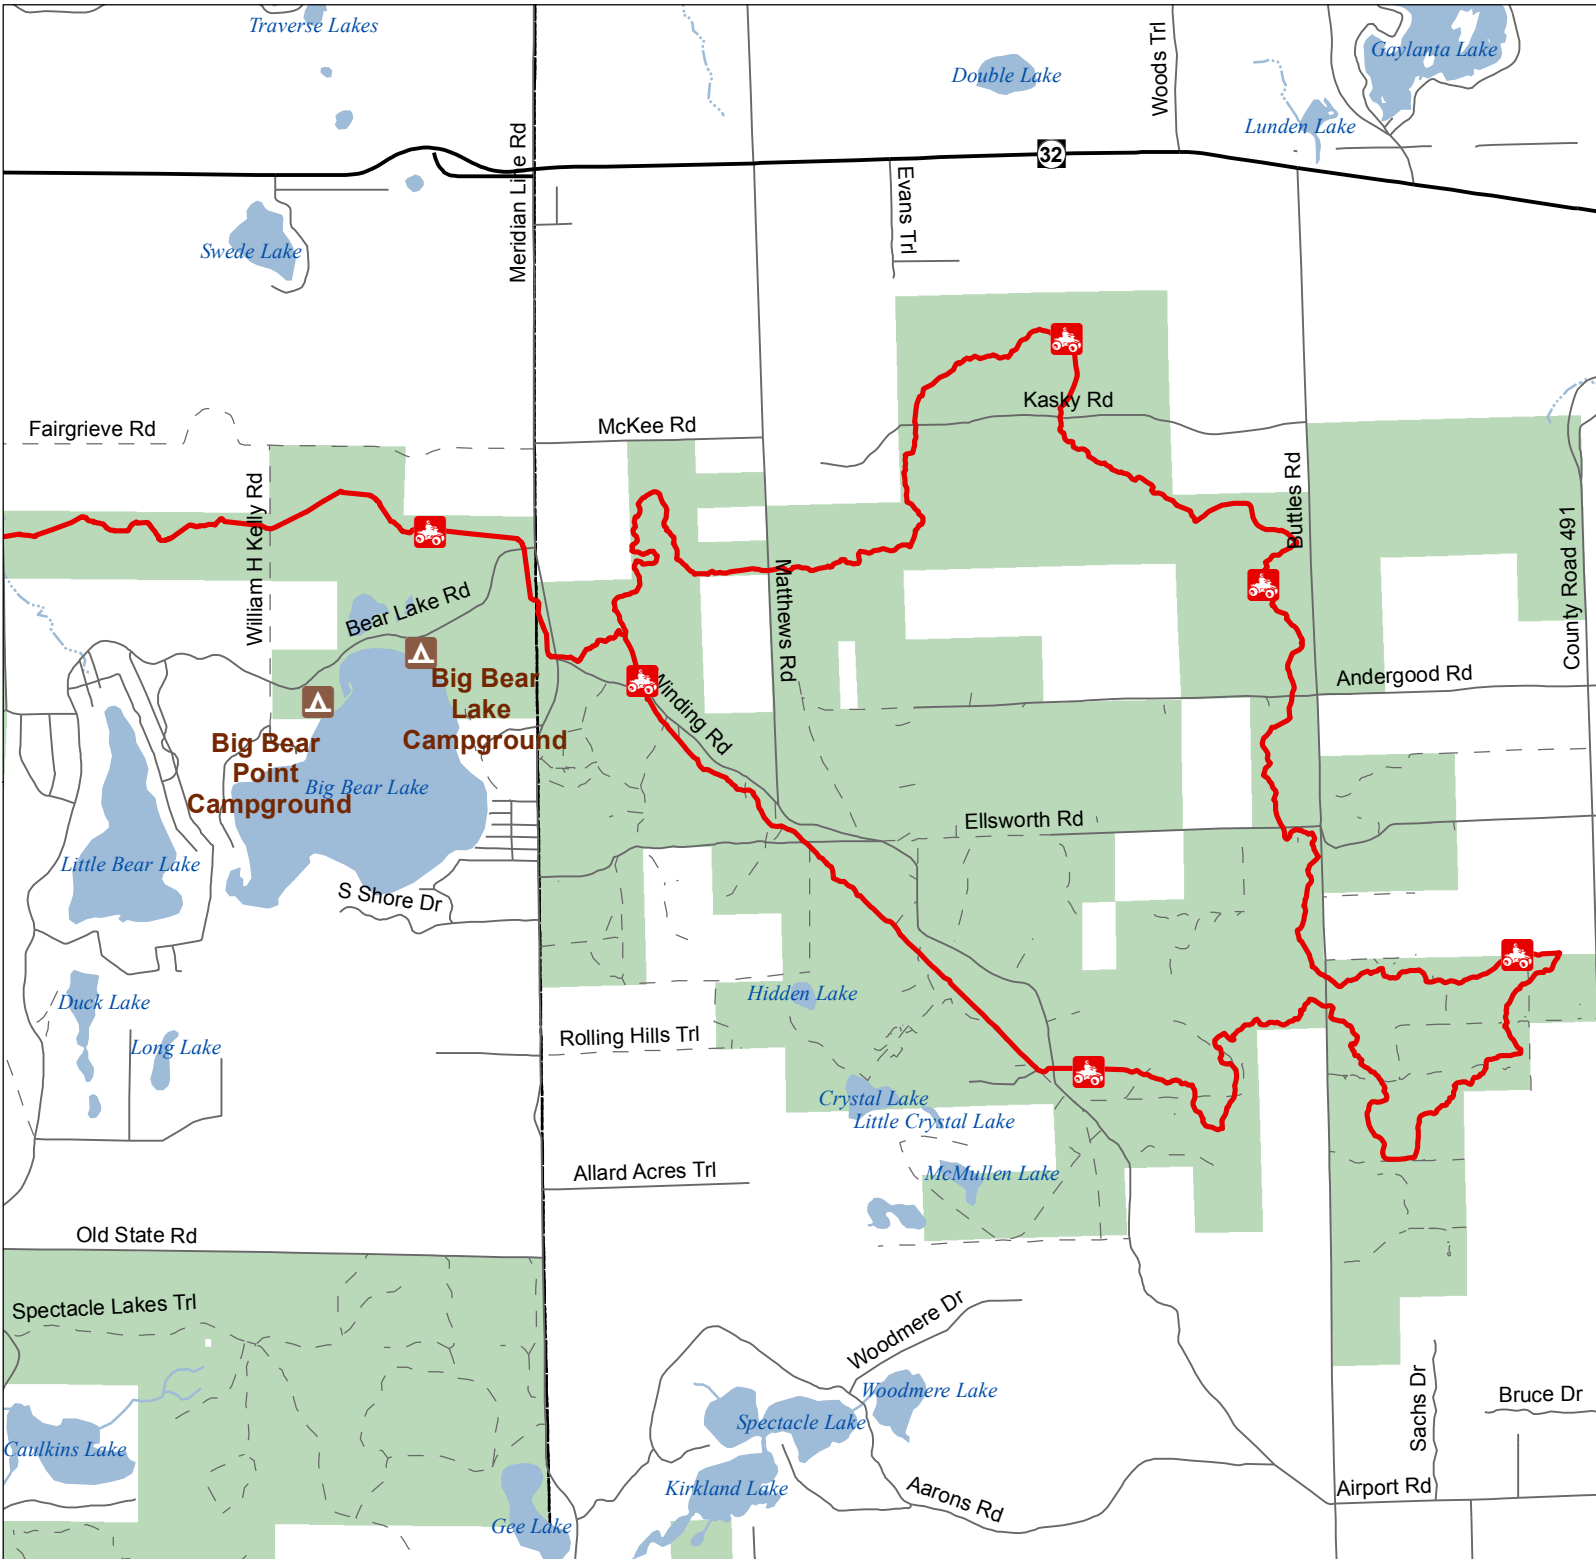

Big Bear Trail

Montmorency County, Michigan

 ORV Trail – ORVs 50 inches in width or less including off-road motorcycles. ORV license and trail permit required.

-  State Forest Campground
-  Highway
-  Paved or Gravel Road
-  Poor Dirt Road
-  Lakes and Rivers
-  State Forest
-  County Boundaries

Advisory: Trails and Routes have two-way traffic
Disclaimer: Trails shown on this map are an approximate representation of the trail system at the time of publication and may not reflect current ground conditions. **STAY ON SIGNED TRAILS ONLY!**