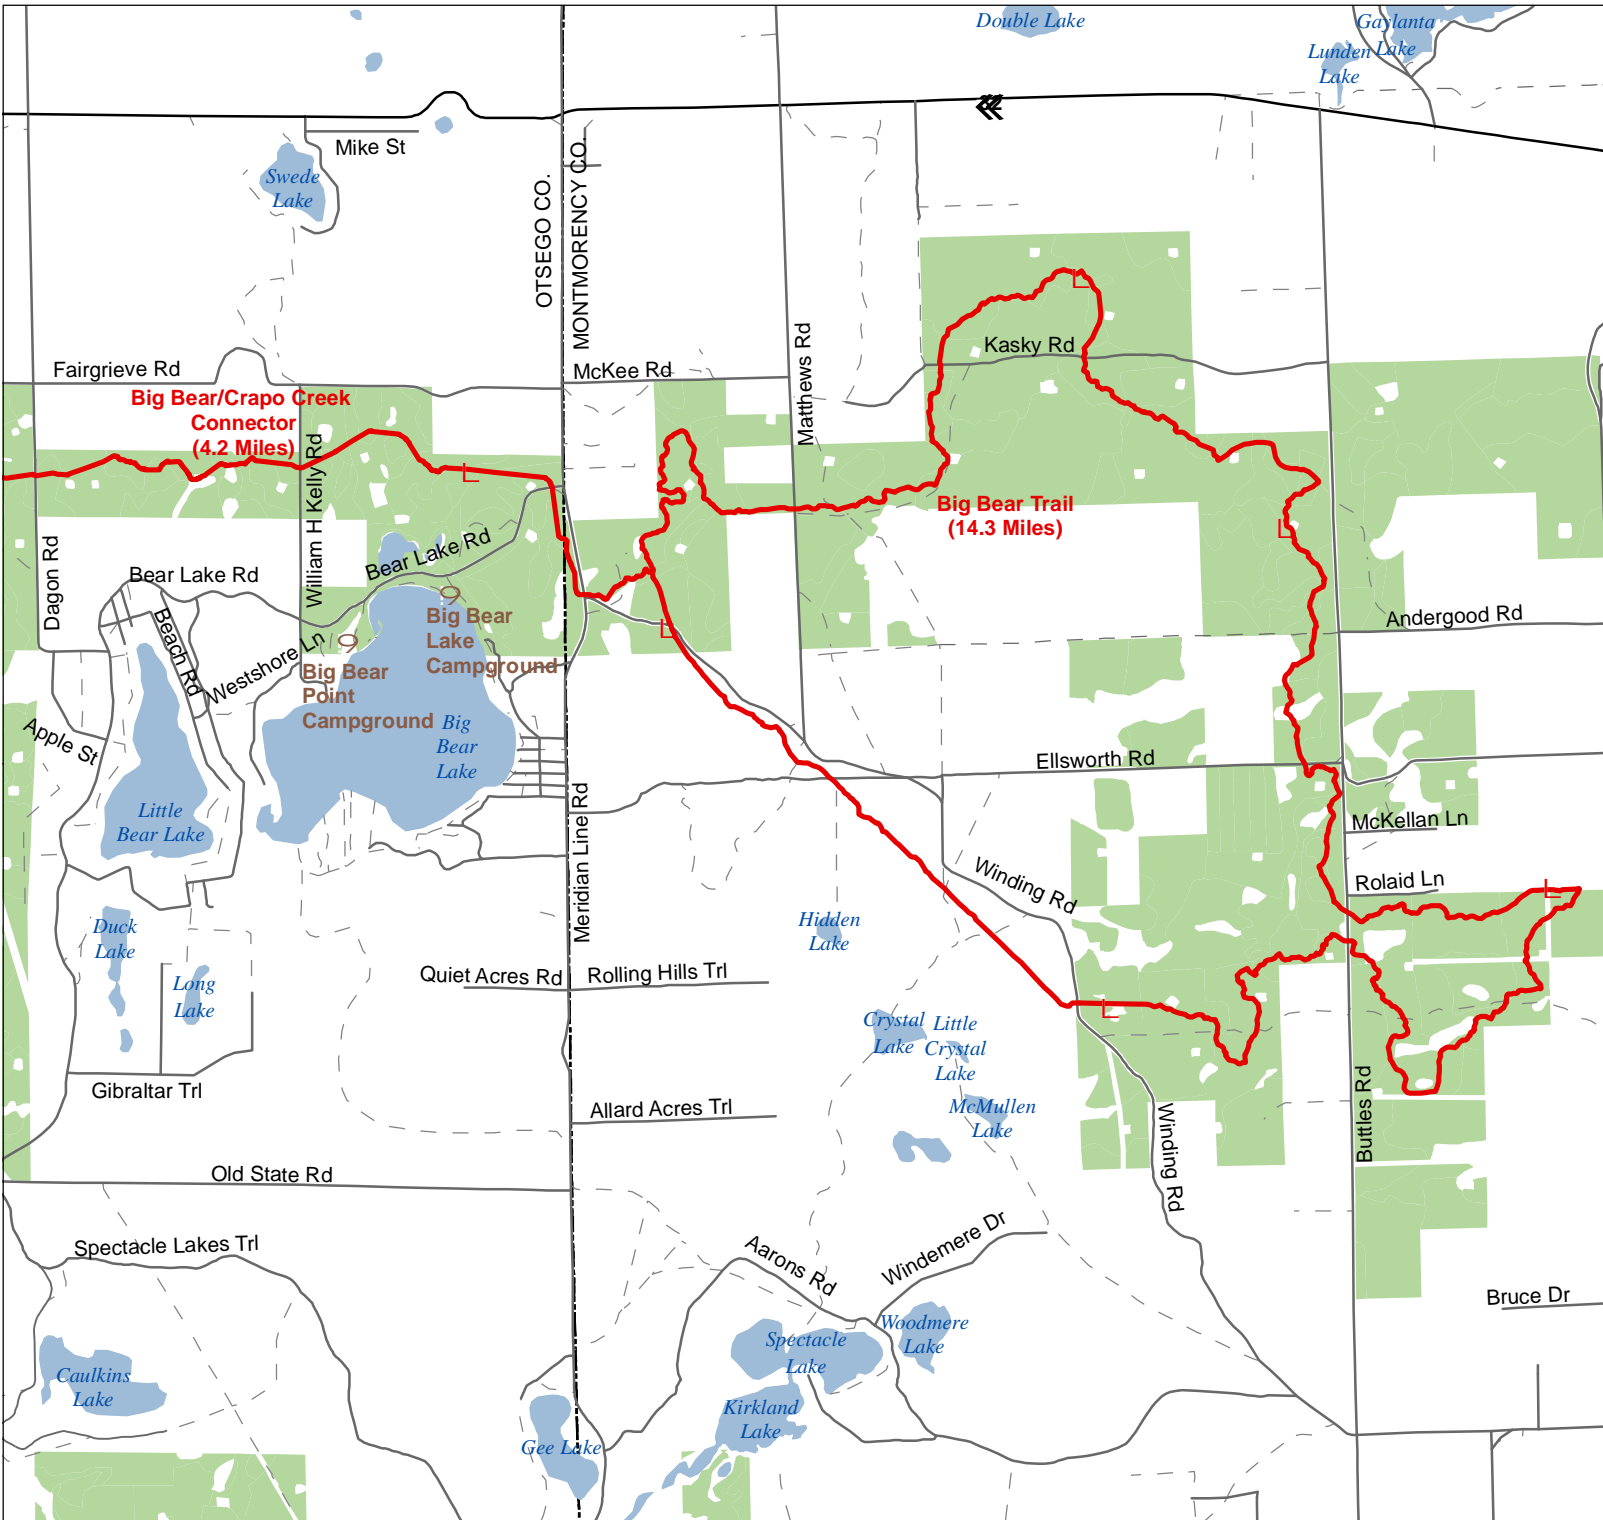

Big Bear Trail

Montmorency County, Michigan

 ATV Trail – ORV's less than 50" in width including off-road motorcycles. (DNR license (ORV sticker) required)

Advisory: Trails and Routes have two-way traffic.

Disclaimer: Trails shown on this map are an approximate representation of the trail system at the time of publication and may not reflect current ground conditions. **STAY ON SIGNED TRAILS ONLY!**

-  State Forest Campground
-  Highway
-  Paved or Gravel Road
-  Poor Dirt Road
-  Lakes and Rivers
-  State Land
-  County Boundaries

0 0.5 1 Miles