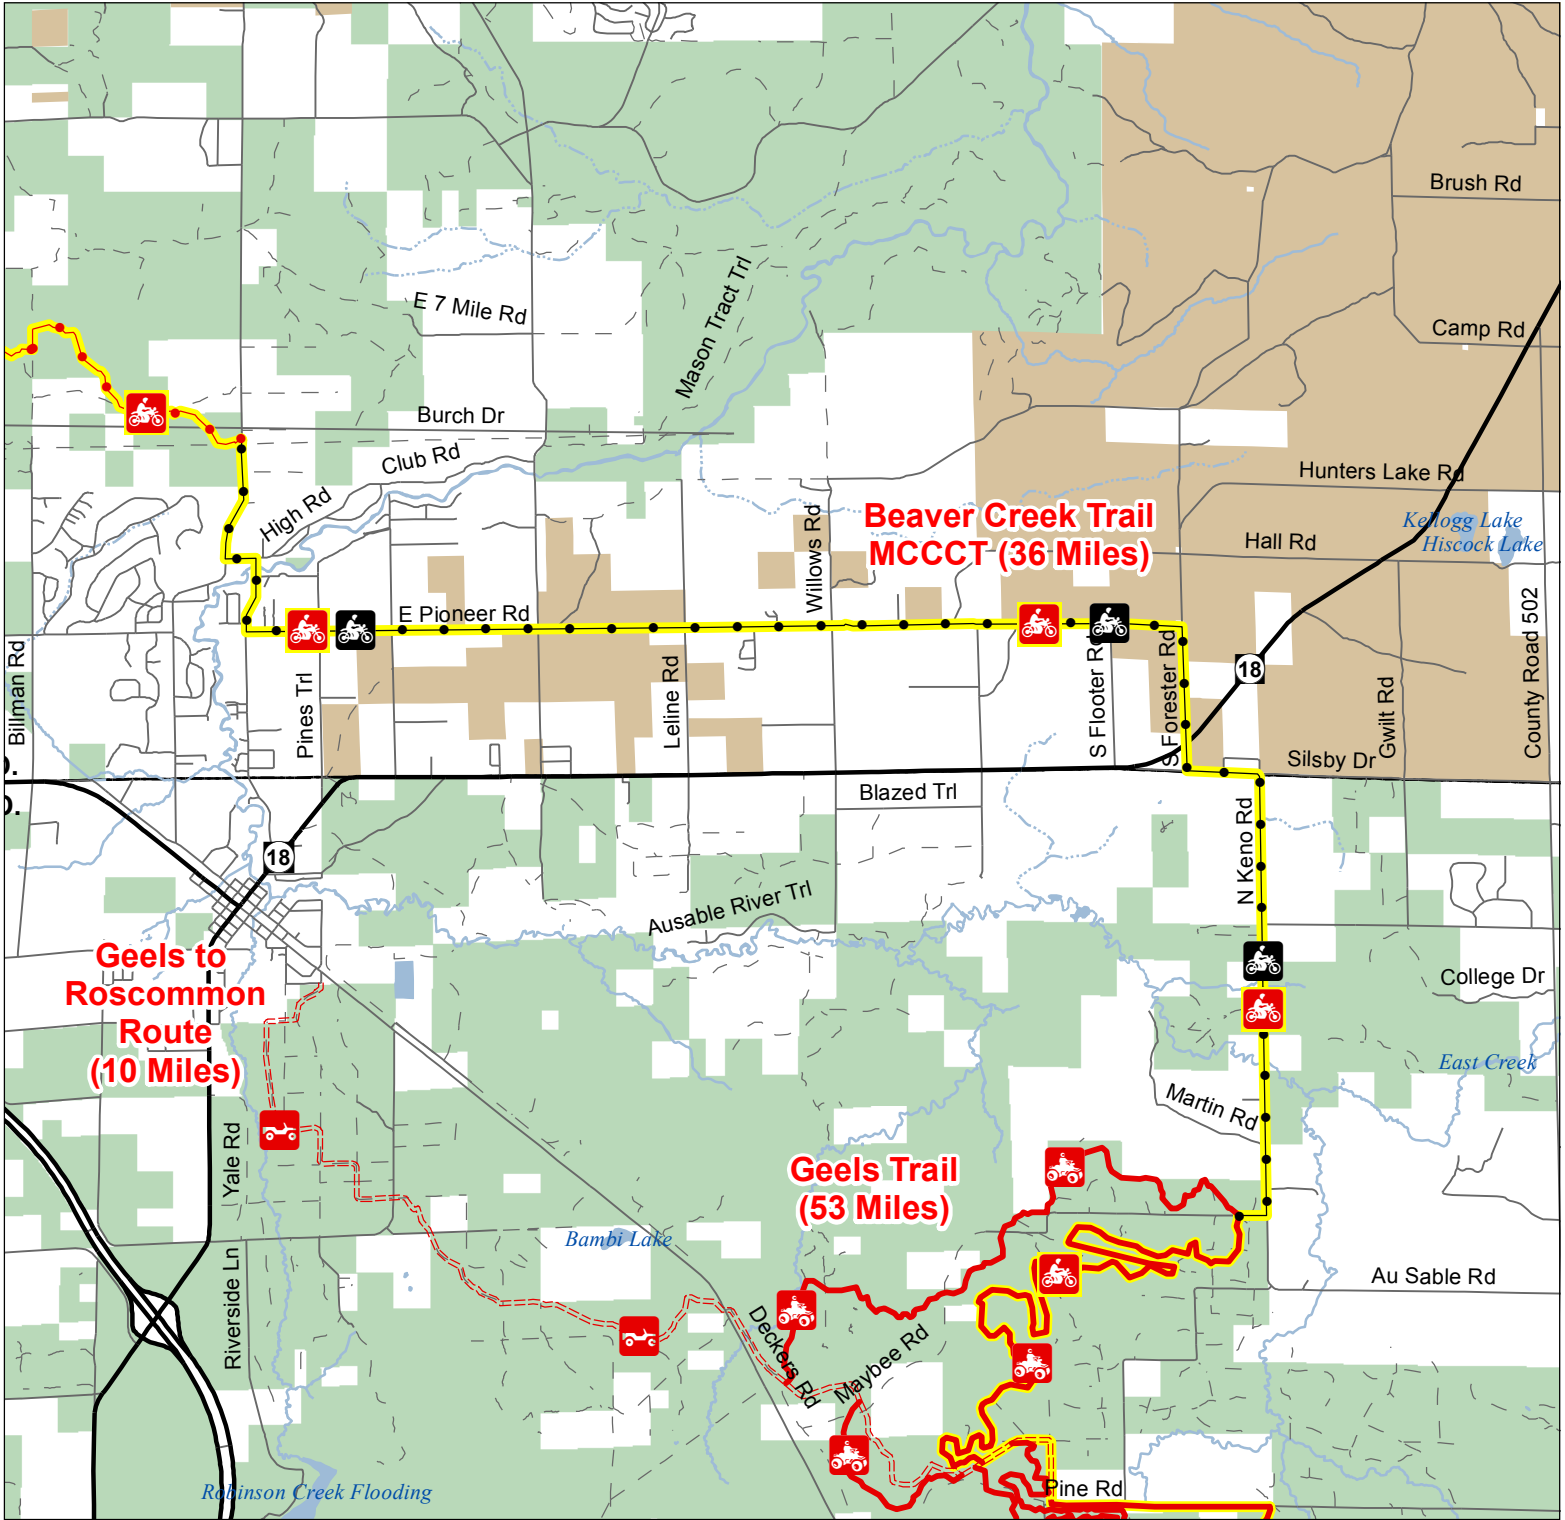

Beaver Creek Trail MCCCT East

Crawford and Roscommon Counties, Michigan

- Motorcycle Trail - Motorcycles only. DNR license and trail permit required.
- Motorcycle Trail - Motorcycles only. Secretary of State license required.
- ORV Trail - ORV's 50 inches in width or less including off-road motorcycles. ORV license and trail permit required.
- ORV Route - ORVs of all sizes including off-road motorcycles. ORV license and trail permit required unless licensed by the Secretary of State.
- Michigan Cross Country Cycle Trail (MCCCT)

- Highway
- Gravel; Paved
- Poor Dirt
- Lakes and Rivers
- Federal Lands
- State Land
- County Boundary

Advisory: Trails and Routes have two-way traffic
Disclaimer: Trails shown on this map are an approximate representation of the trail system at the time of publication and may not reflect current ground conditions.
STAY ON SIGNED TRAILS ONLY!