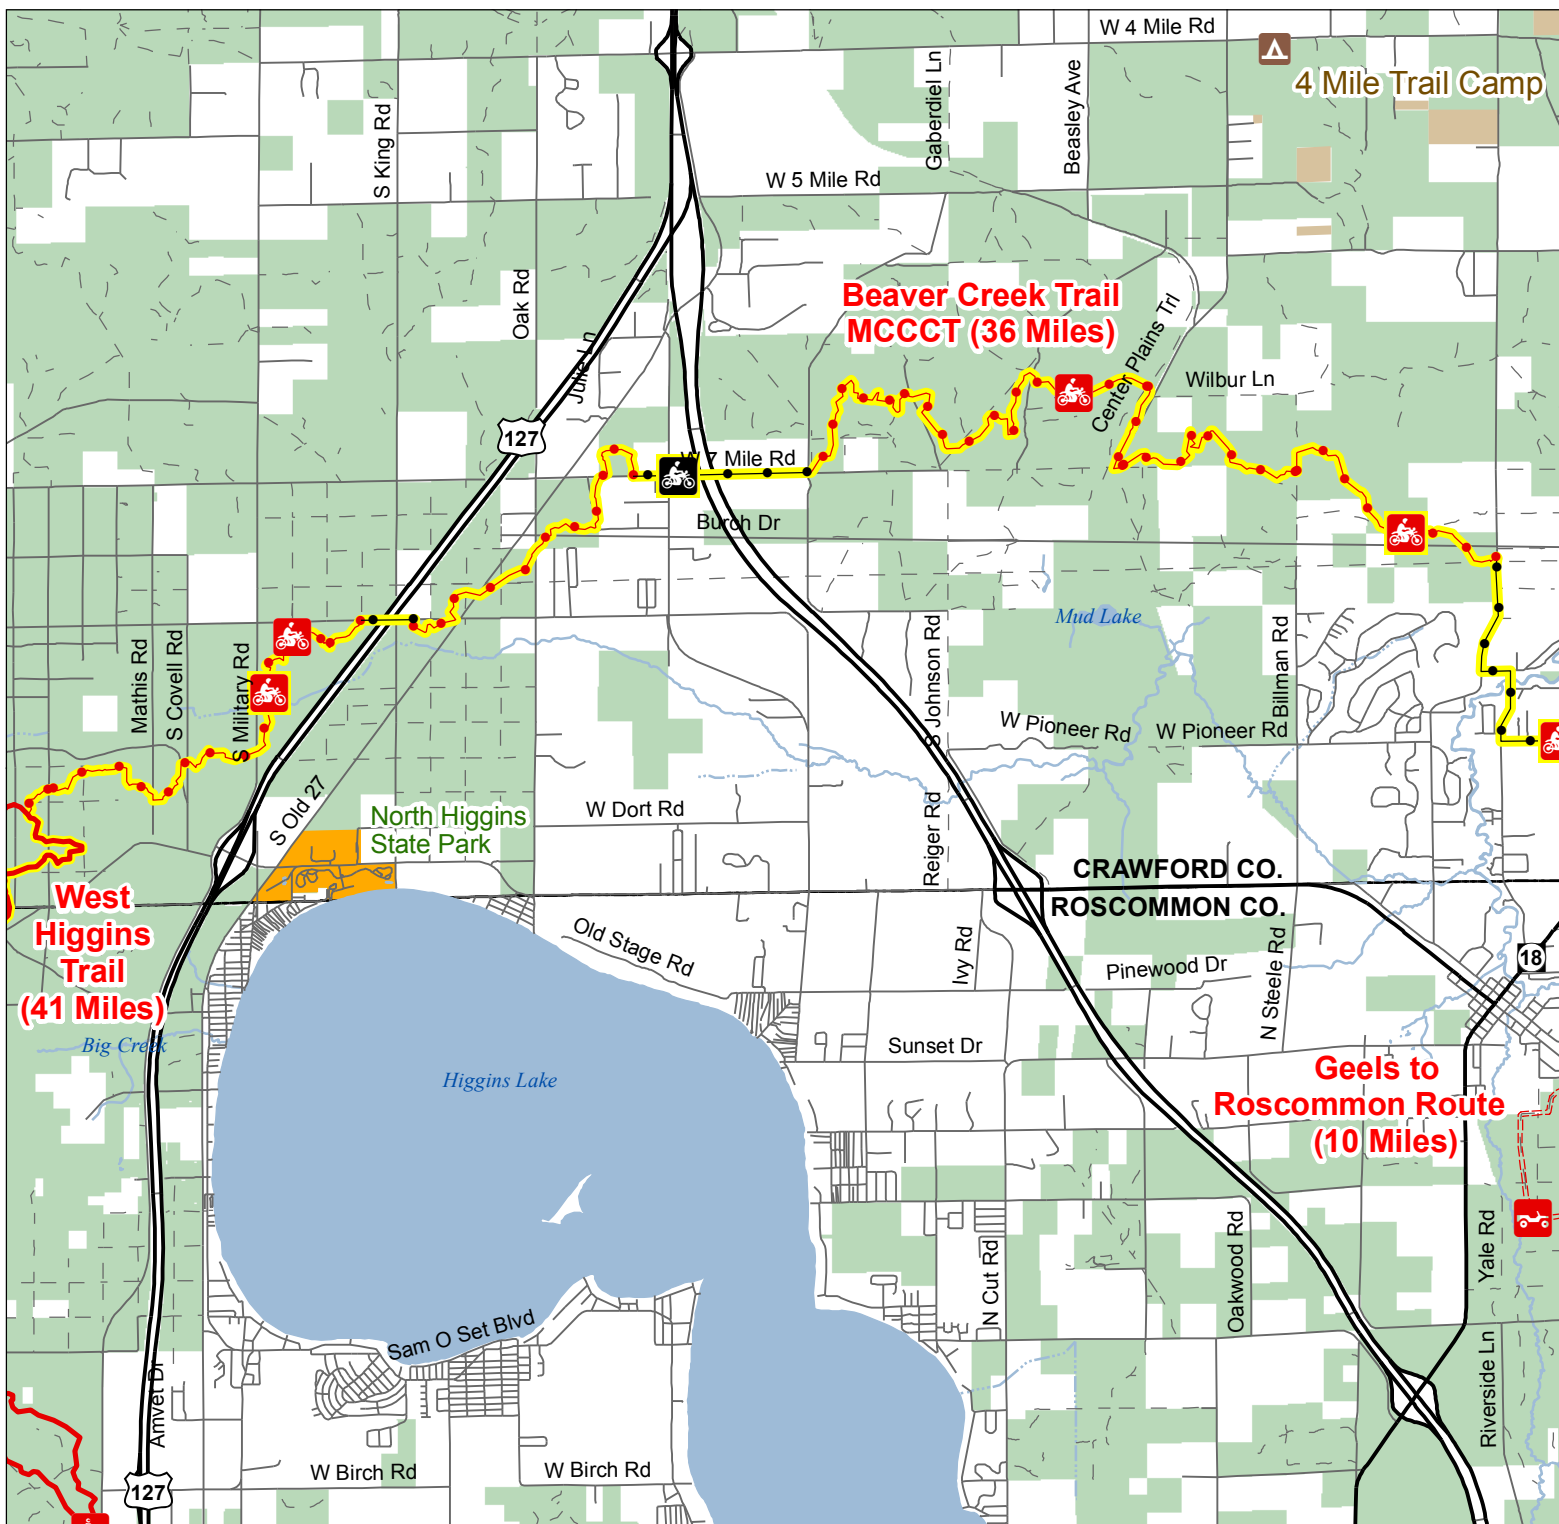

# Beaver Creek Trail MCCCT West

Crawford and Roscommon Counties, Michigan

- Motorcycle Trail - Motorcycles only. DNR license and trail permit required.
- Motorcycle Trail - Motorcycles only. Secretary of State license required.
- ORV Trail - ORV's 50 inches in width or less including off-road motorcycles. ORV license and trail permit required.
- ORV Route - ORVs of all sizes including off-road motorcycles. ORV license and trail permit required unless licensed by the Secretary of State.
- Michigan Cross Country Cycle Trail (MCCCT)

- State Forest Campgrounds
- Highway
- Gravel; Paved
- Poor Dirt
- Lakes and Rivers
- Federal Lands
- State Park Boundaries
- State Land
- County Boundary

Advisory: Trails and Routes have two-way traffic  
 Disclaimer: Trails shown on this map are an approximate representation of the trail system at the time of publication and may not reflect current ground conditions.  
**STAY ON SIGNED TRAILS ONLY!**

# Beaver Creek Trail MCCCT East

- Highway
- Gravel; Paved
- Poor Dirt
- Lakes and Rivers
- Federal Lands
- State Land
- County Boundary

Advisory: Trails and Routes have two-way traffic  
 Disclaimer: Trails shown on this map are an approximate representation of the trail system at the time of publication and may not reflect current ground conditions.  
**STAY ON SIGNED TRAILS ONLY!**