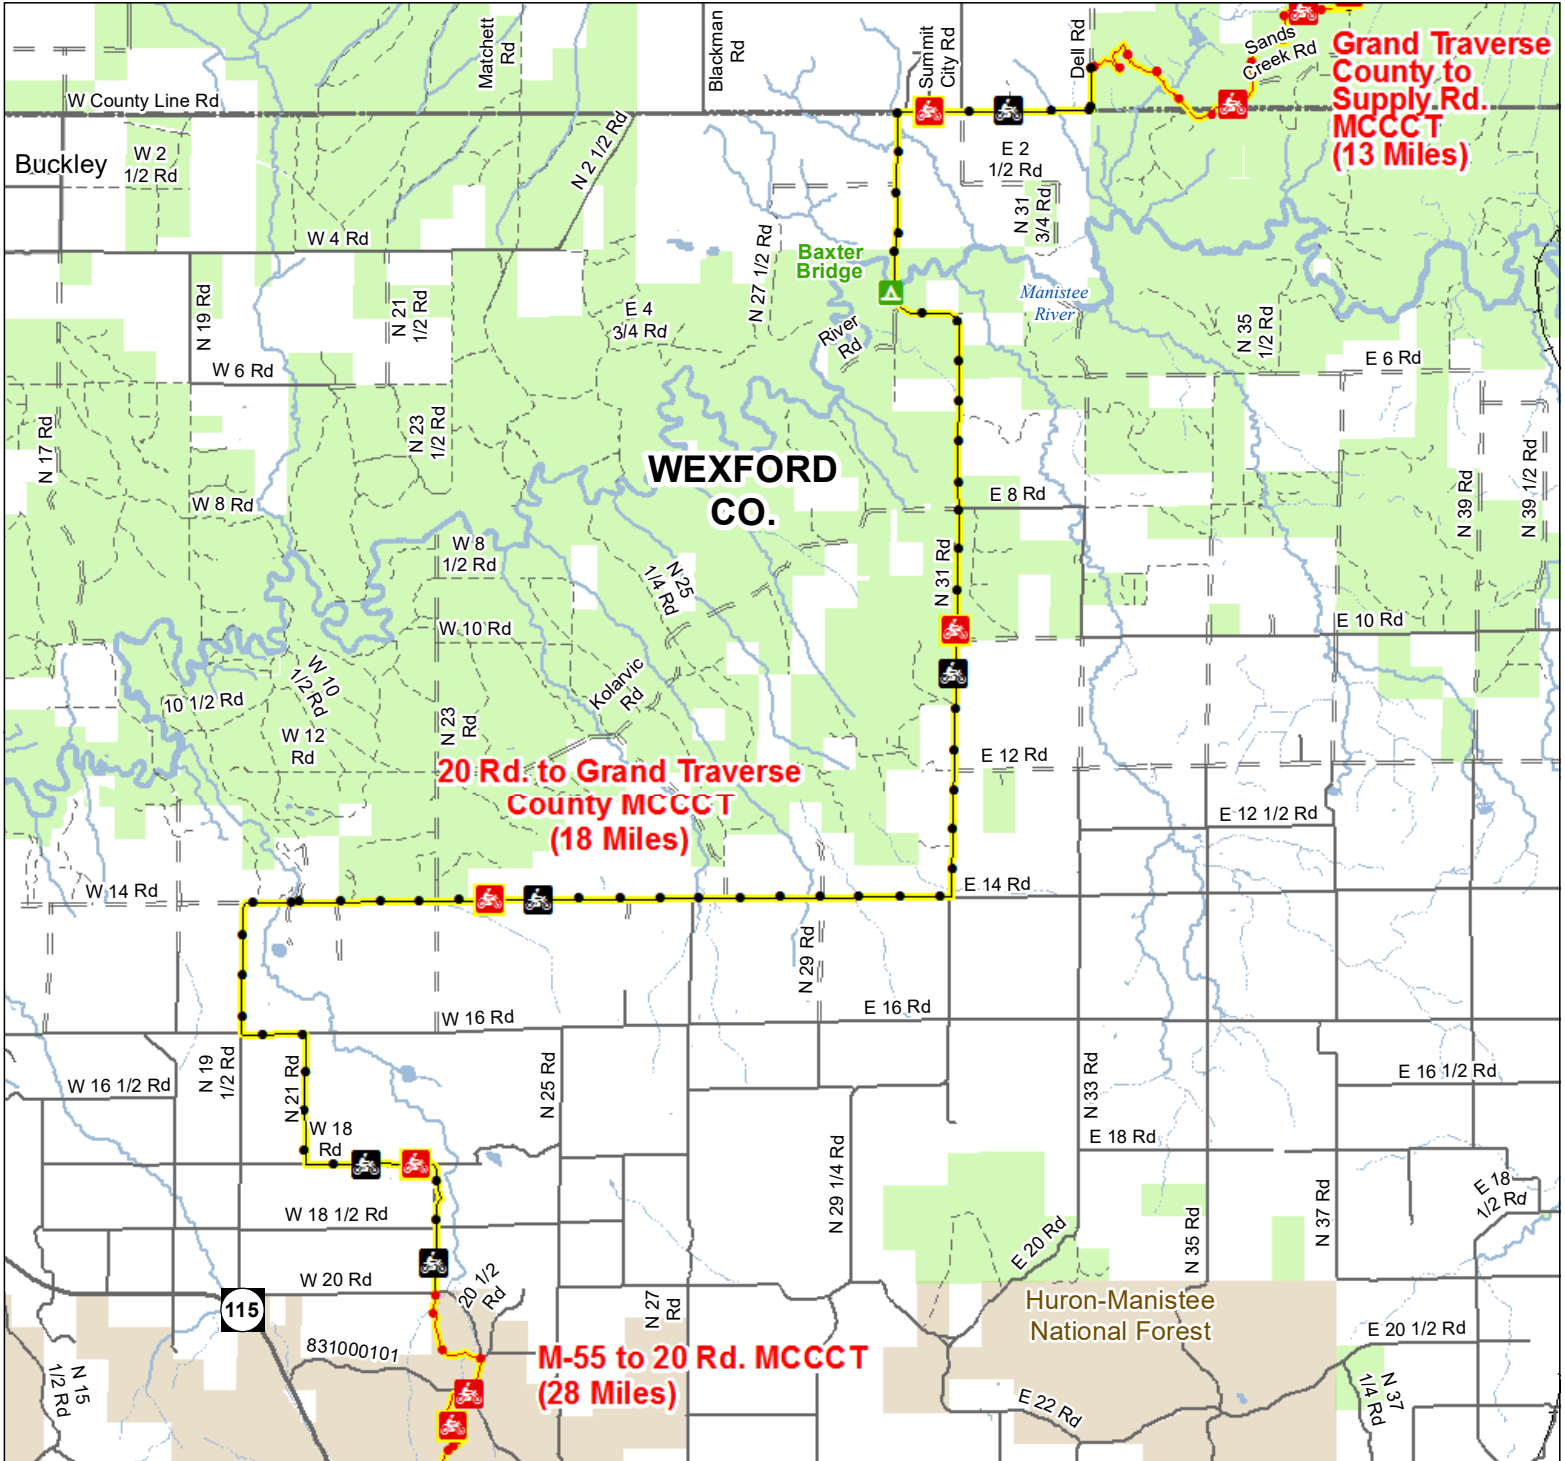

20 Rd. to Grand Traverse County MCCCT

Wexford County, Michigan

ADVISORY: Trails and Routes have two-way traffic.
DISCLAIMER: Trails shown on this map are an approximate representation of the trail system at the time of publication and may not reflect current ground conditions.
STAY ON SIGNED TRAILS ONLY!

- State Forest Campground
- Motorcycle Trails (SOS License)
- Motorcycle Trails (DNR License)
- MCCCT Trails
- Motorcycle Trail - Motorcycles only. Secretary of State license required.
- Motorcycle Trail - Motorcycles Only. ORV license and trail permit required.
- Michigan Cross Country Cycle Trail (MCCCT)

- Highway
- Paved Road
- Gravel Road
- Poor Dirt Road
- Railroads
- Intermittent Stream
- Perennial River
- Lakes and Rivers
- State Forest Land
- Federal Land

County Boundary