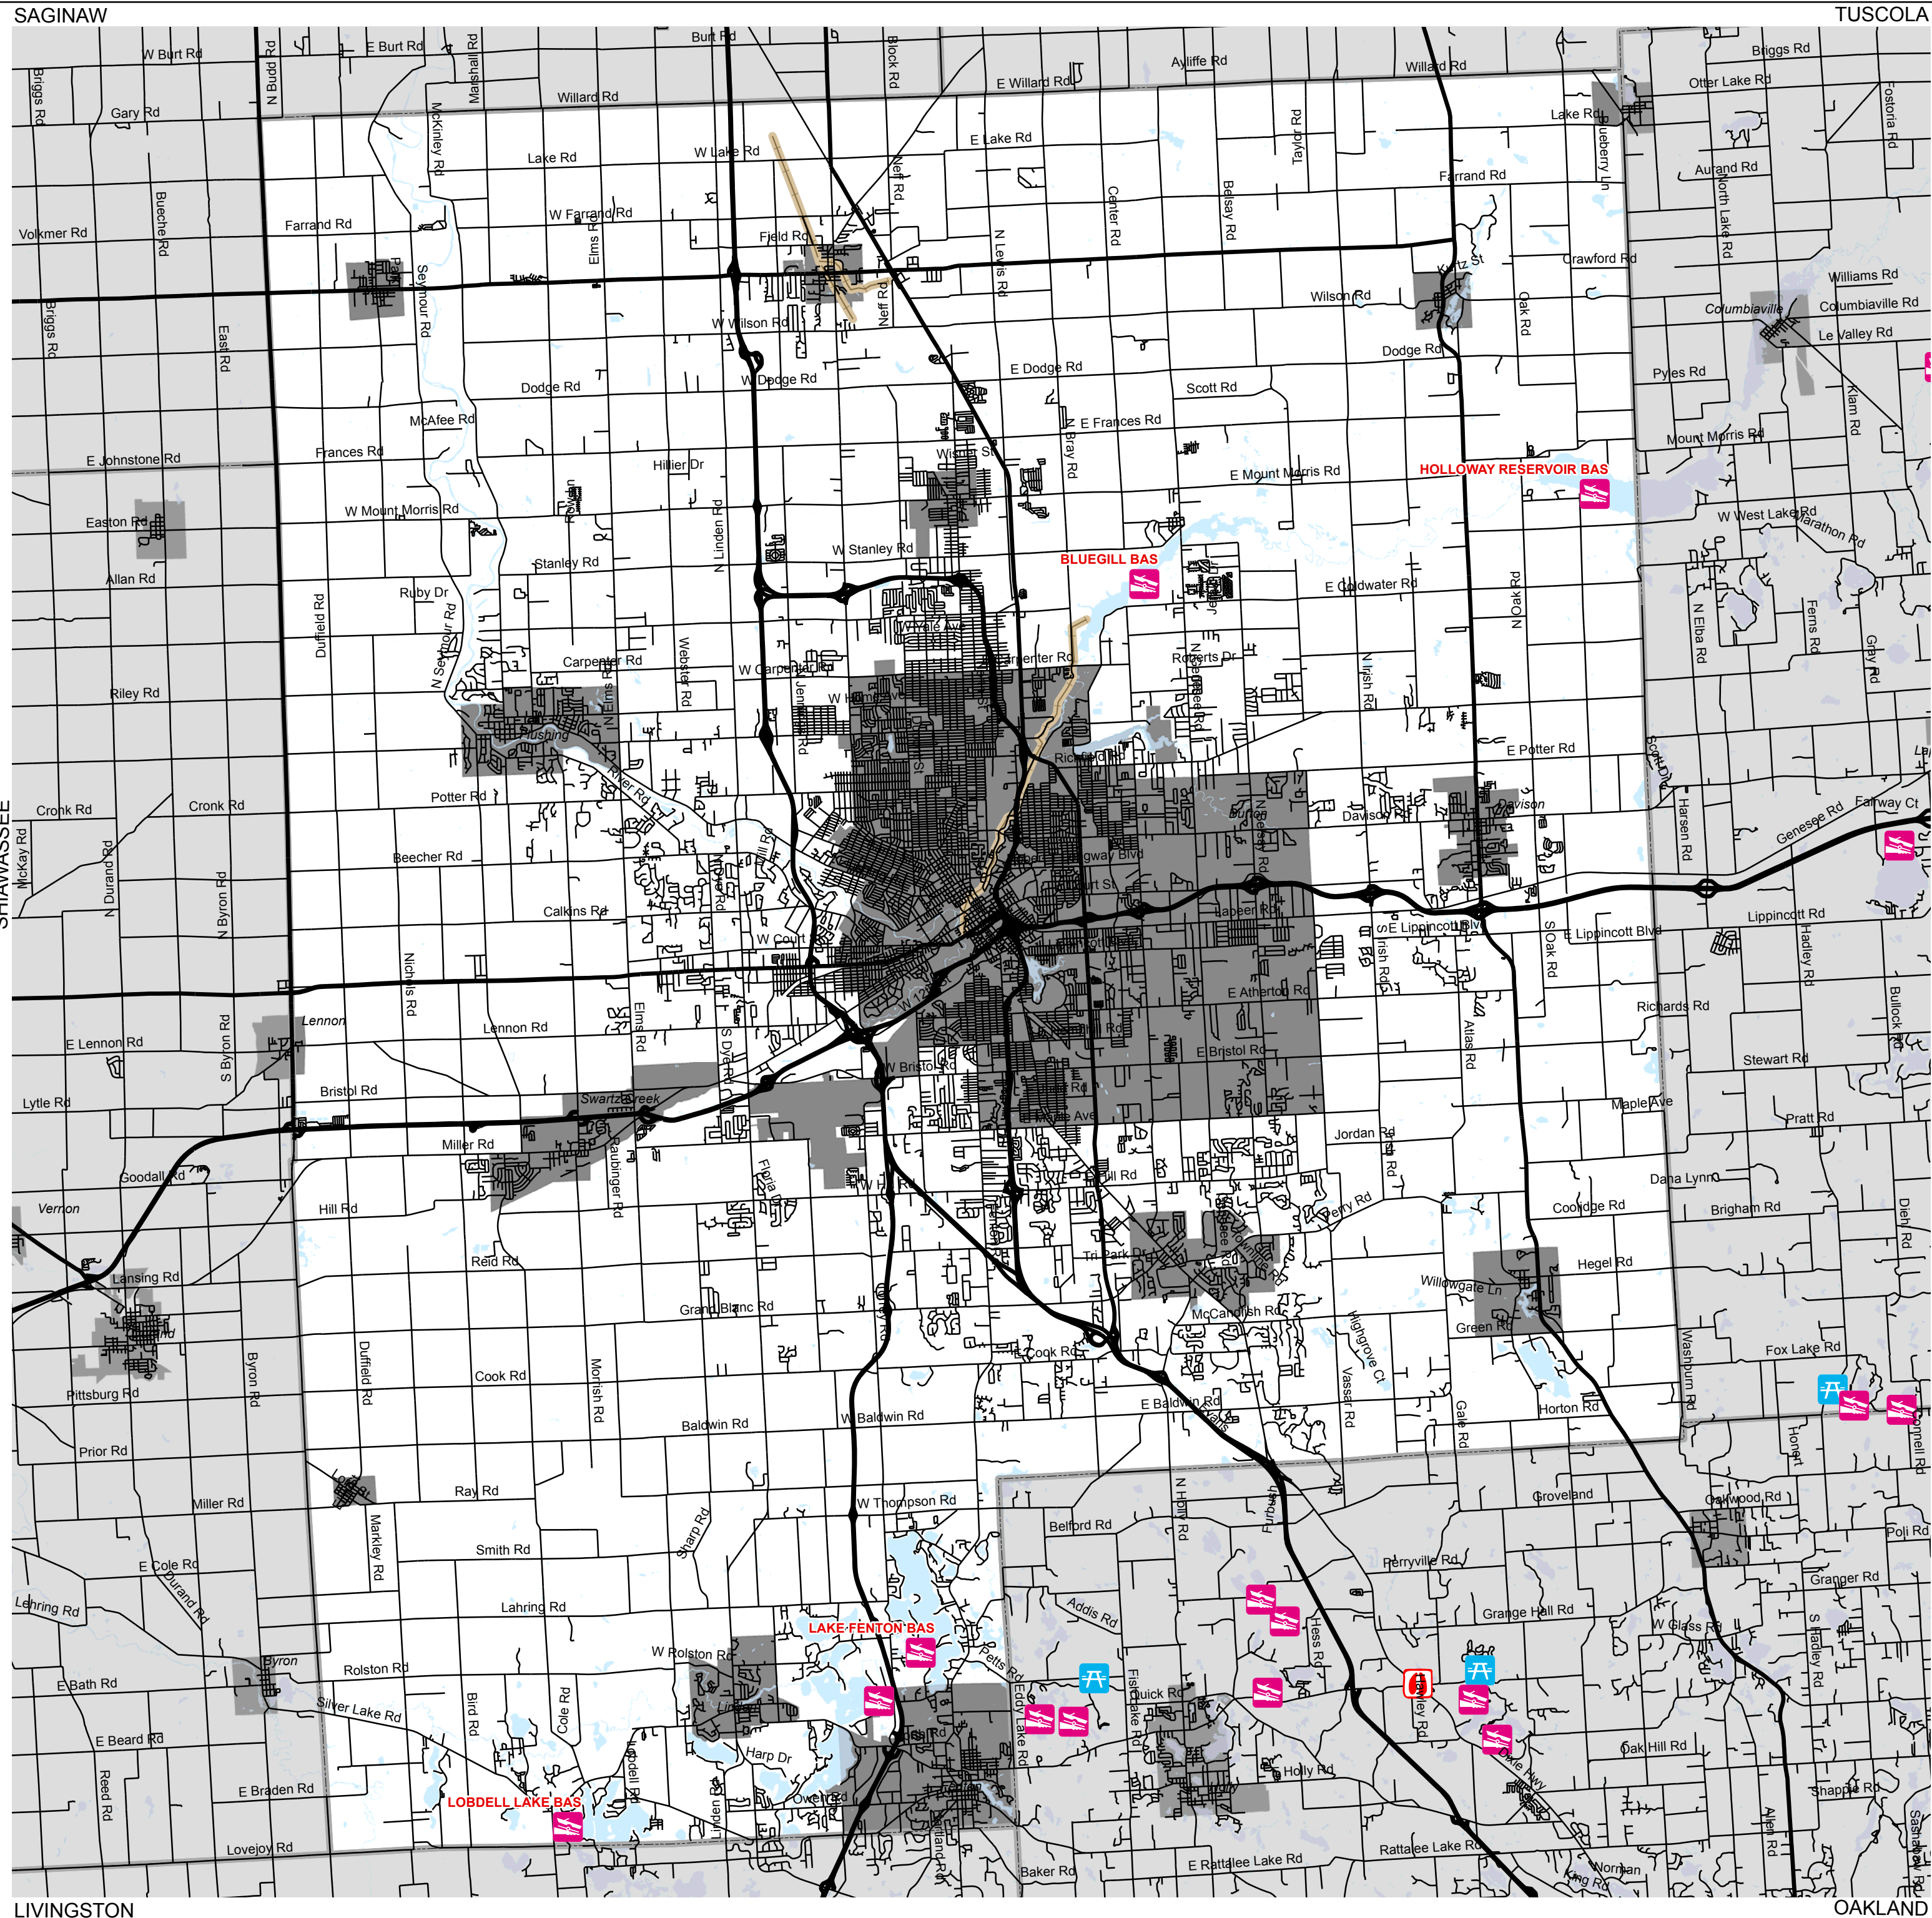

GENESEE COUNTY FACILITIES

DNR/DEQ Facilities

-  AIR QUALITY OFFICE
-  BOAT ACCESS SITE
-  ERMD OFFICE
-  FISHERIES OFFICE
-  FMD OFFICE
-  HARBOR
-  HISTORIC SITE
-  LAW ENFORCEMENT OFFICE
-  LOCK
-  MUSEUM
-  PARK OFFICE
-  REMEDIATION OFFICE
-  SCENIC SITE
-  STATE FOREST CAMPGROUND
-  STATE GAME AREA
-  STATE PARK
-  WATER RESOURCE OFFICE
-  WILDLIFE OFFICE
-  VISITOR CENTER
-  STATE FOREST
-  STATE PARK
-  STATE GAME AREA

Updated: 11/15/2011

Map Note:
Click the facility icons on the map to show Bing Map. Click on the listing below for the facilities web site.

Prepared by: DNR/FMD/RAU

List of Facilities

- BLUEGILL BASIN
- HOLLOWAY RESERVOIR BASIN
- LAKE FENTON BASIN
- LAKE PONEMAH BASIN
- LOBDELL LAKE BASIN

- DNR Designated Trails**
-  ATV Trail
 -  MCCCT Trails
 -  Motorcycle-DNR Sticker
 -  Motorcycle-Secretary of State License
 -  Non-Motorized Trails
 -  ORV Route
 -  Rail to Trails
 -  Snowmobile Trail