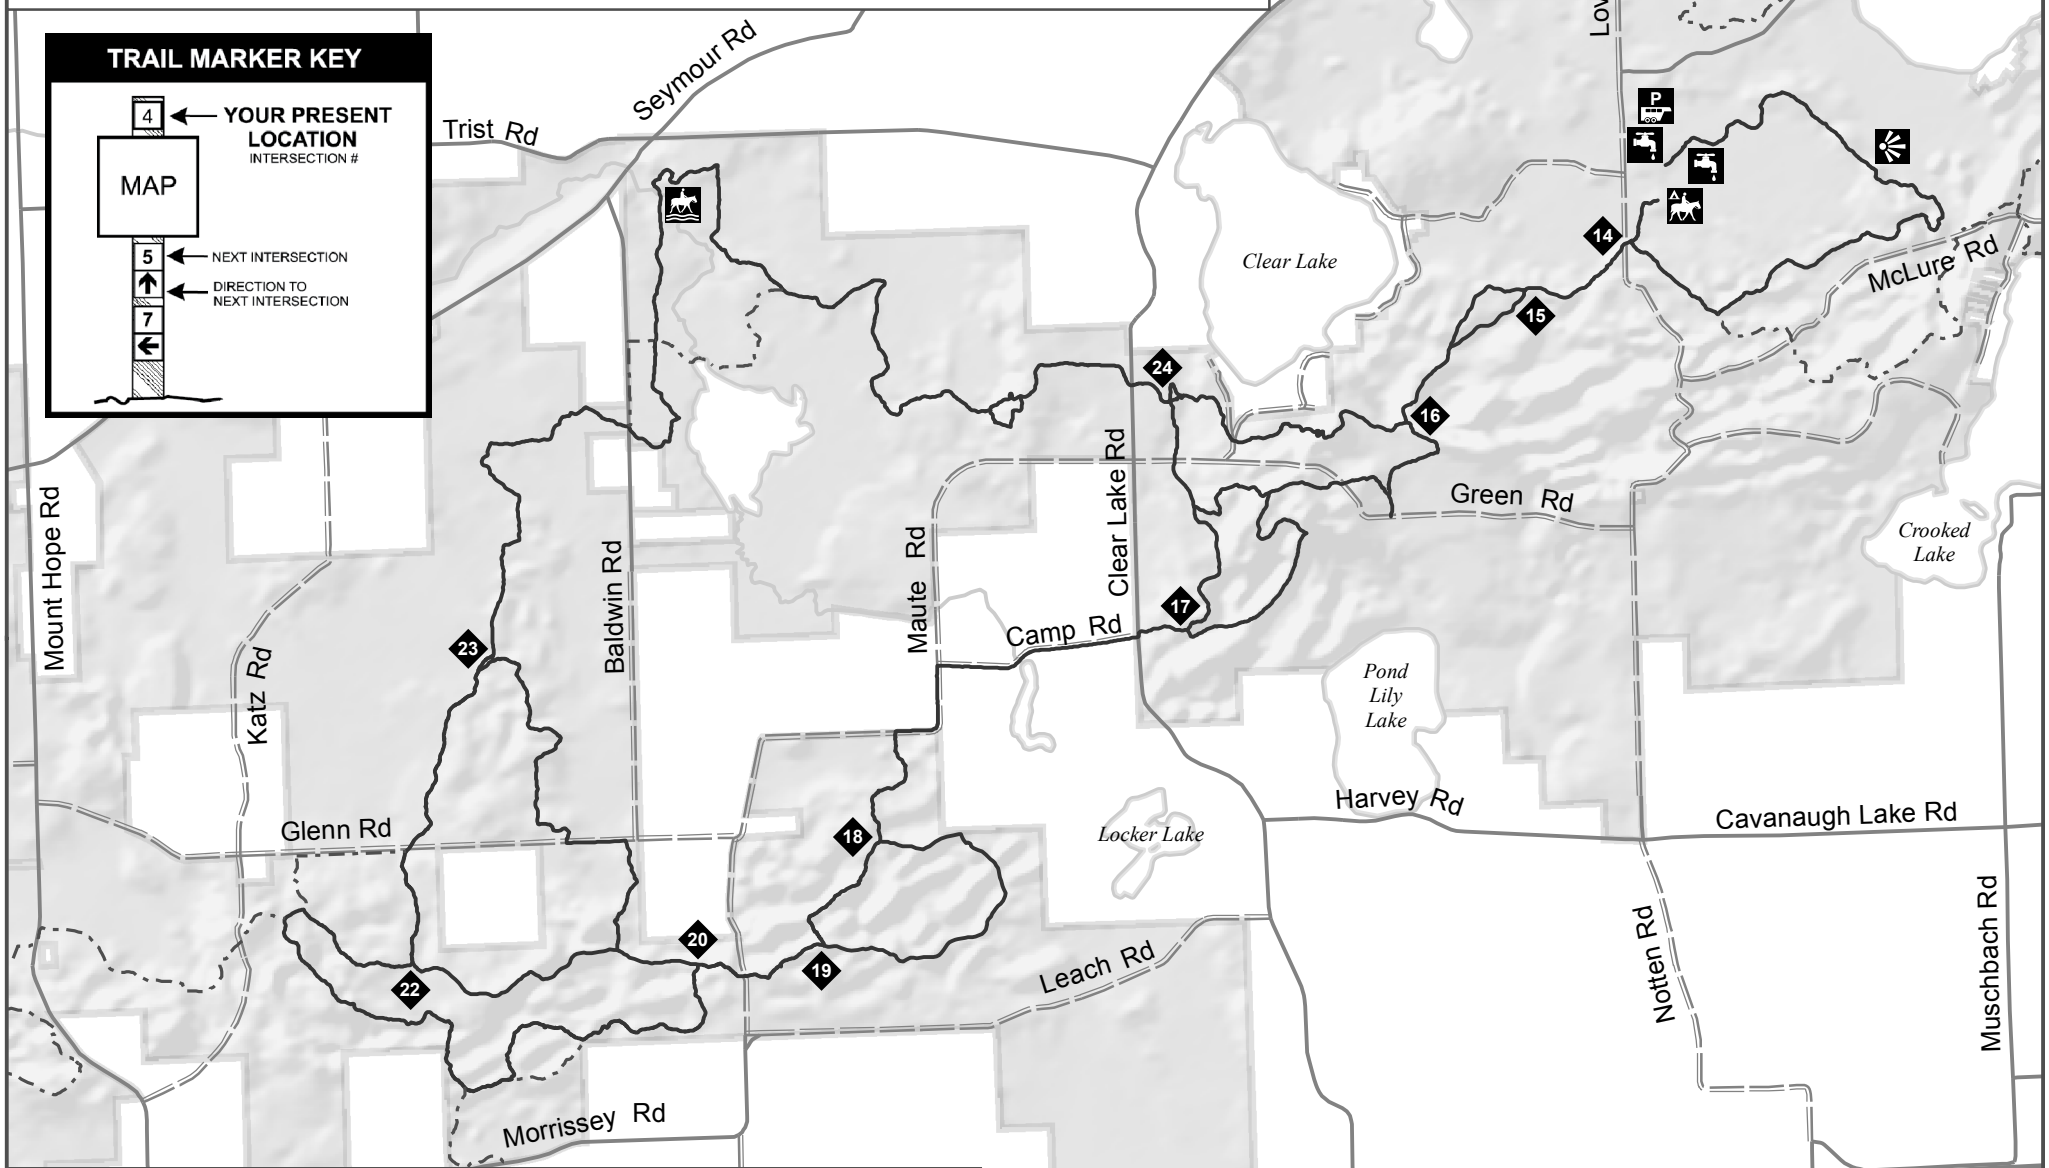

Waterloo Recreation Area Equestrian Trails

Created: 07/06/2017

TRAIL MARKER KEY

4 ← YOUR PRESENT LOCATION INTERSECTION #

MAP

5 ↑ NEXT INTERSECTION

7 ← DIRECTION TO NEXT INTERSECTION

Equestrian Trail	River	Drinking Water - Hand Pump
Hiking Trail	Lake	Scenic Overlook
Highway	Trail Marker	Water Crossing
Paved Road	Equestrian Staging	
Dirt Road	Equestrian Campground	