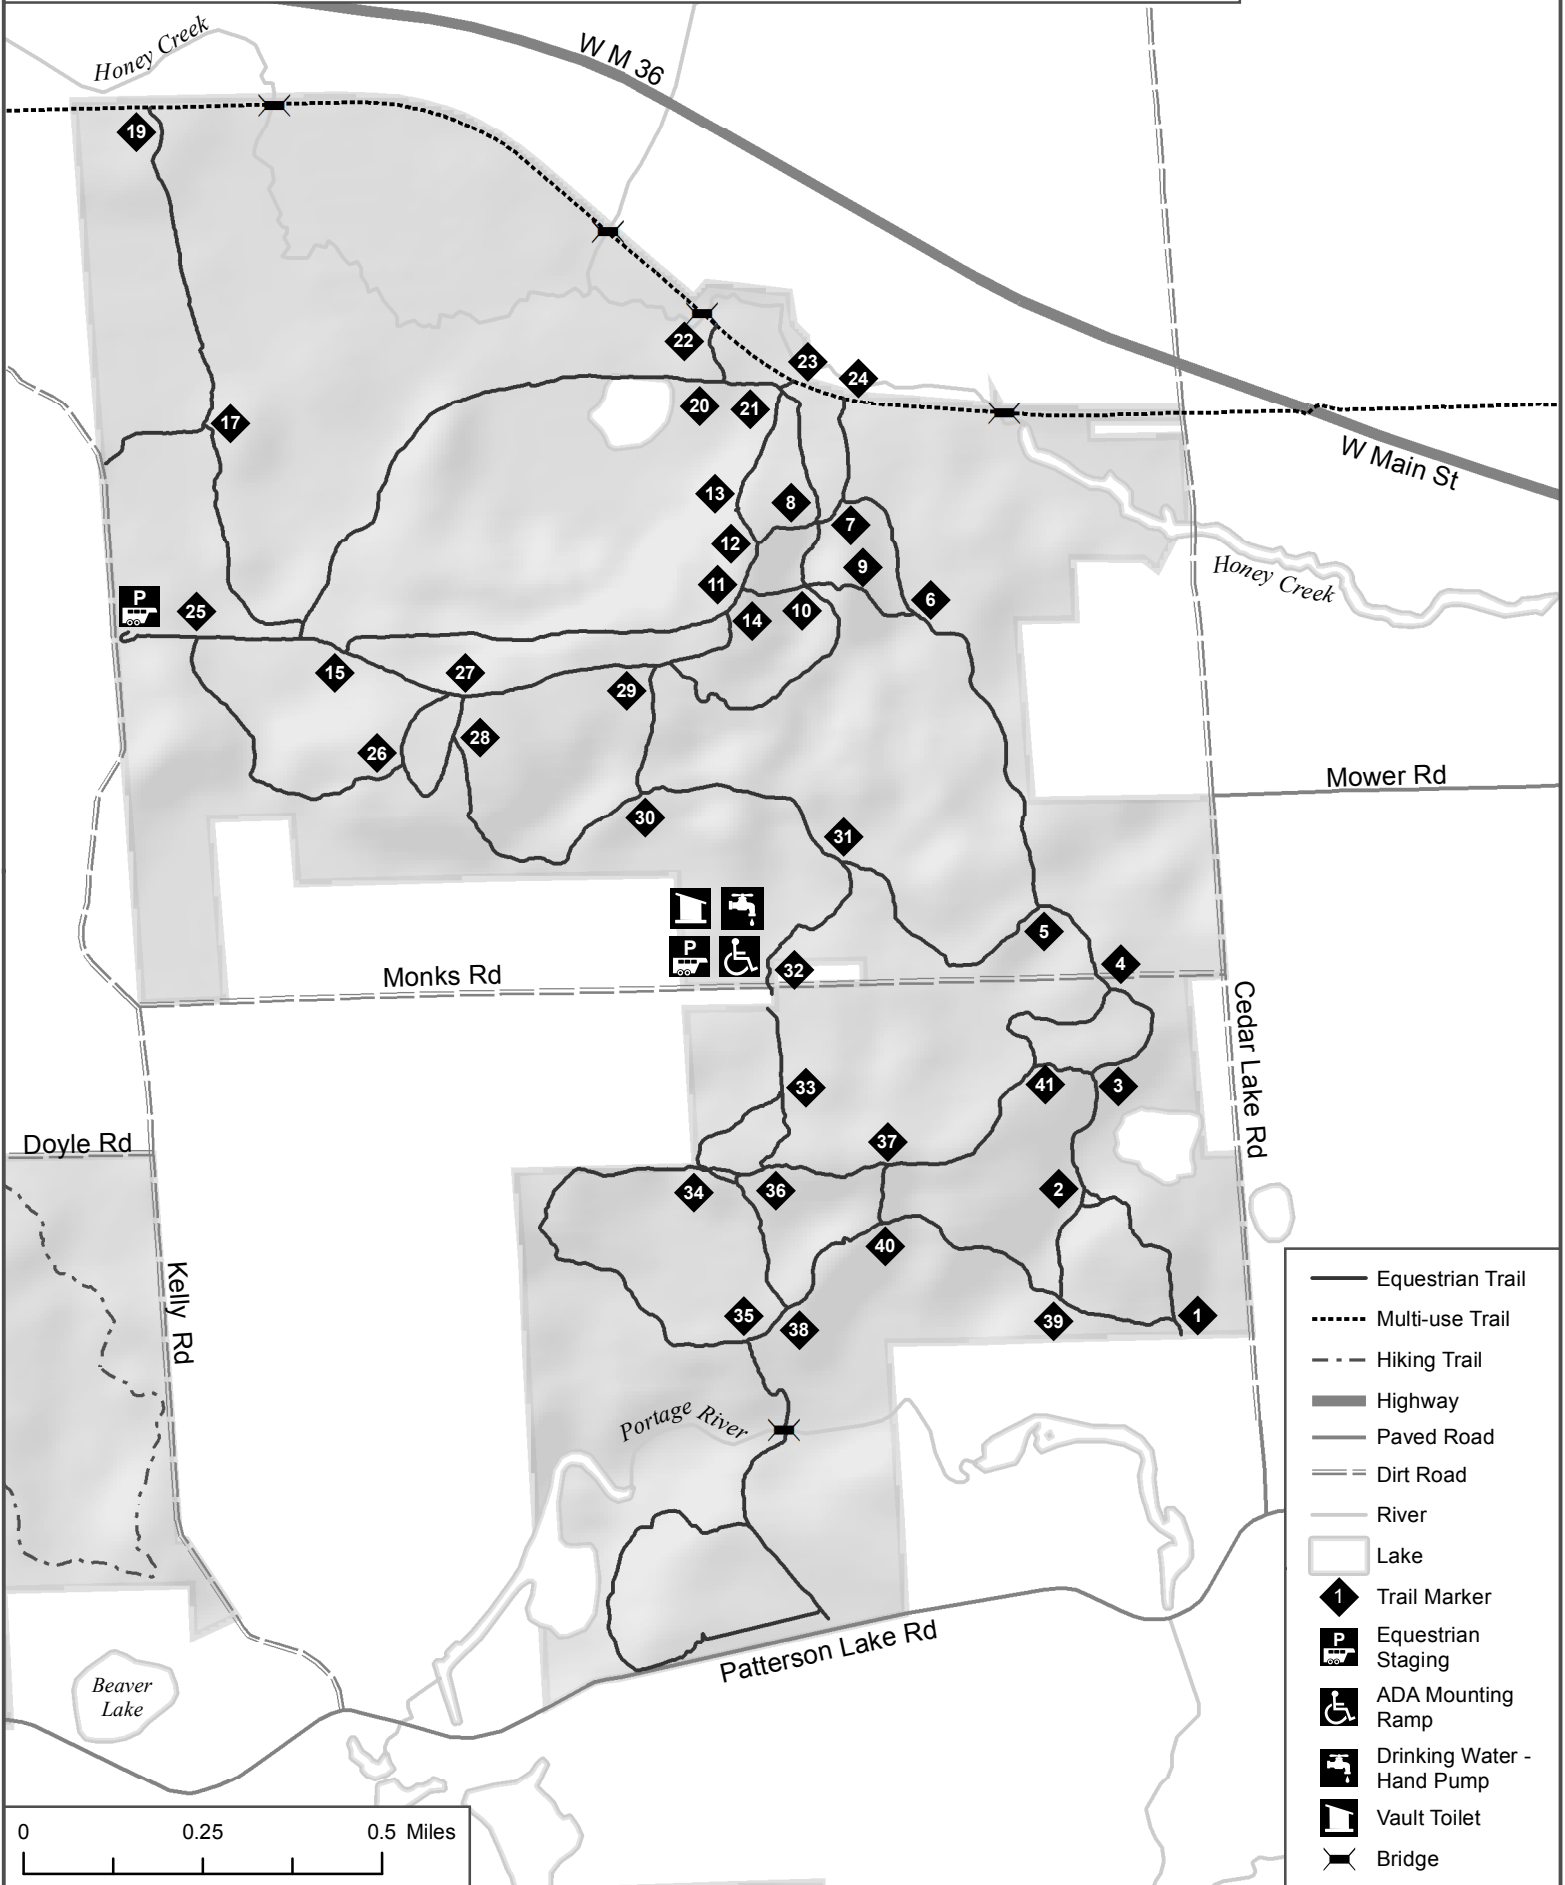

# Pinckney Recreation Area Equestrian Trails

Created: 07/06/2017

- Equestrian Trail
- Multi-use Trail
- Hiking Trail
- Highway
- Paved Road
- Dirt Road
- River
- Lake
- Trail Marker
- Equestrian Staging
- ADA Mounting Ramp
- Drinking Water - Hand Pump
- Vault Toilet
- Bridge