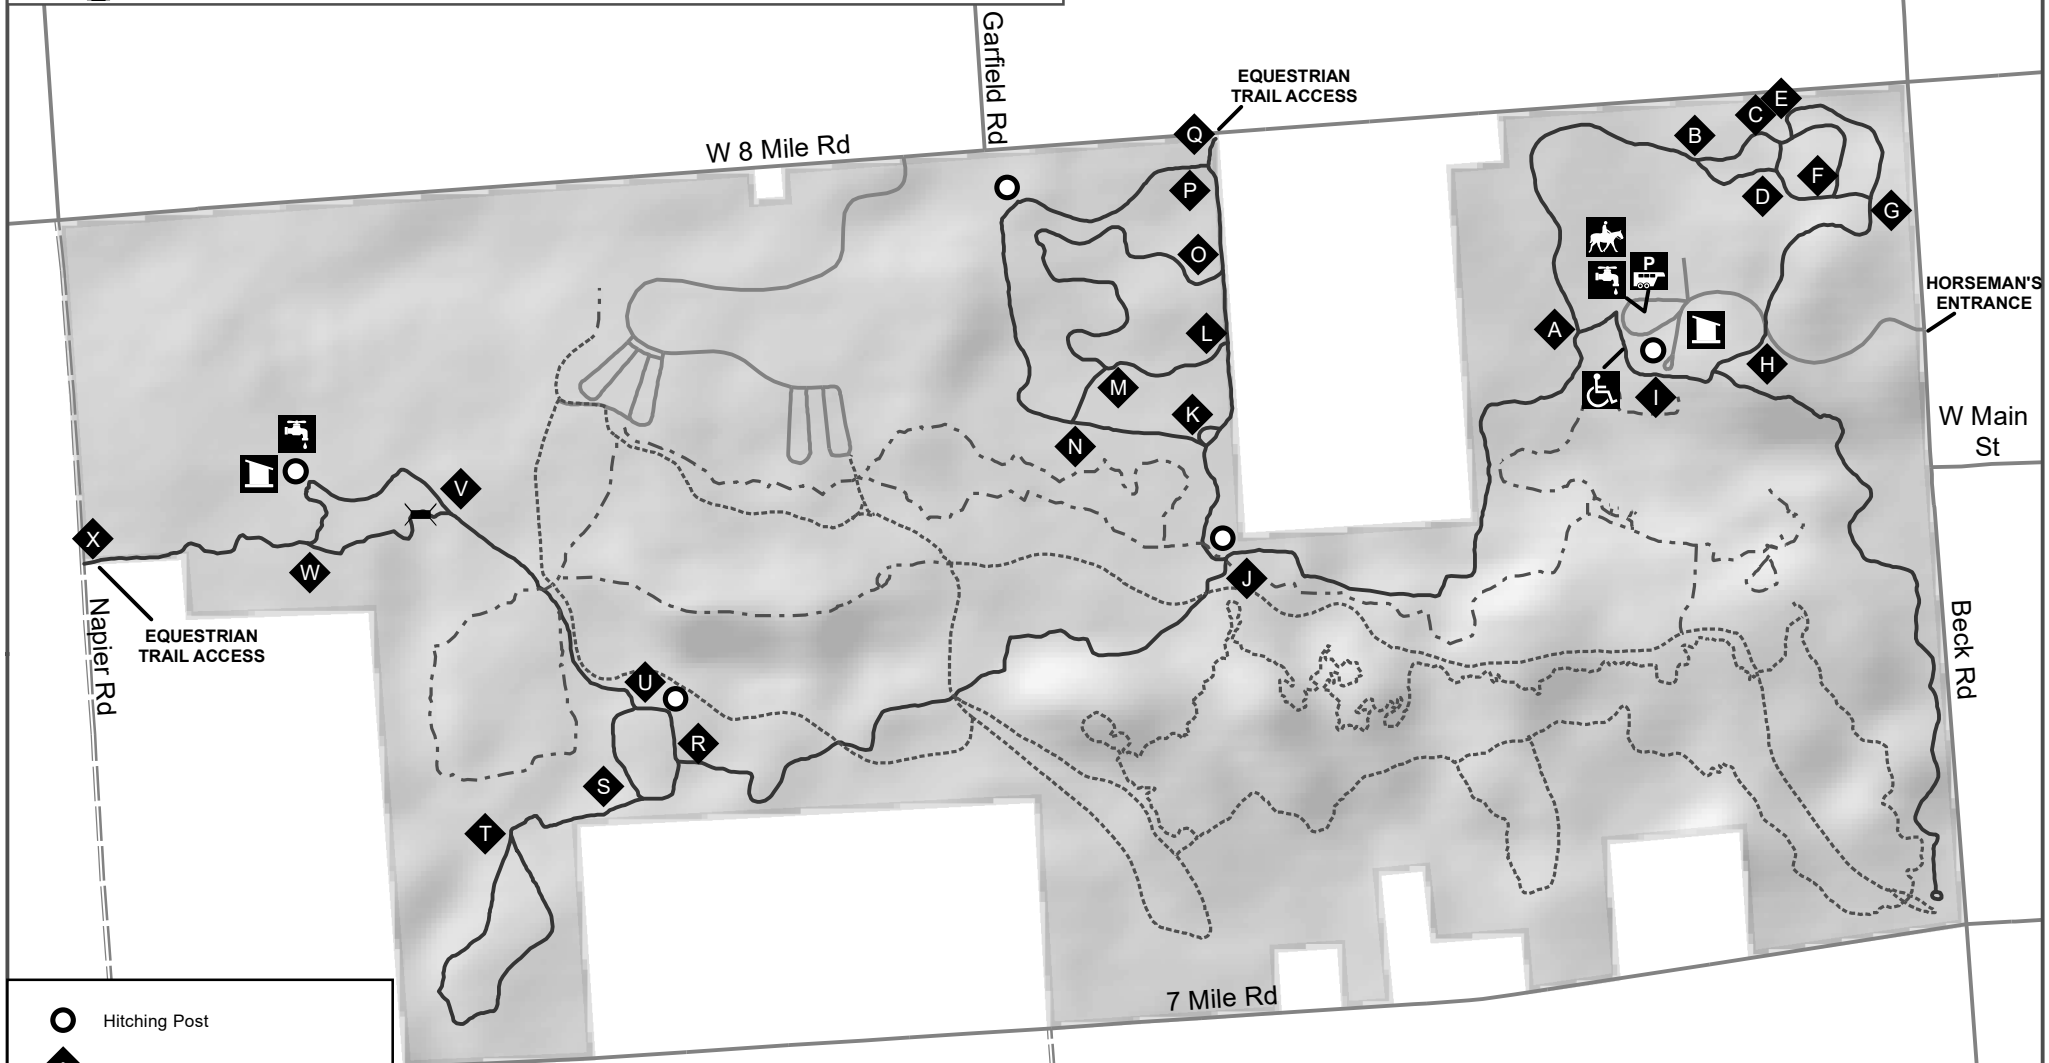

Maybury State Park Equestrian Trails

Wayne County, MI

Created: 12/06/2017

- Hitching Post
- Trail Marker
- Equestrian Staging Area
- Maybury Riding Stable - Privately Operated
- ADA Mounting Ramp
- Drinking Water - Hand Pump
- Vault Toilet
- Bridge

- Equestrian Trail
- Hiking Trail
- Bike Trail
- Highway
- Paved Road
- Dirt Road

TRAIL MARKER KEY

4 ← YOUR PRESENT LOCATION INTERSECTION #

MAP

5 ← NEXT INTERSECTION

↑ DIRECTION TO NEXT INTERSECTION

7 ← NEXT INTERSECTION