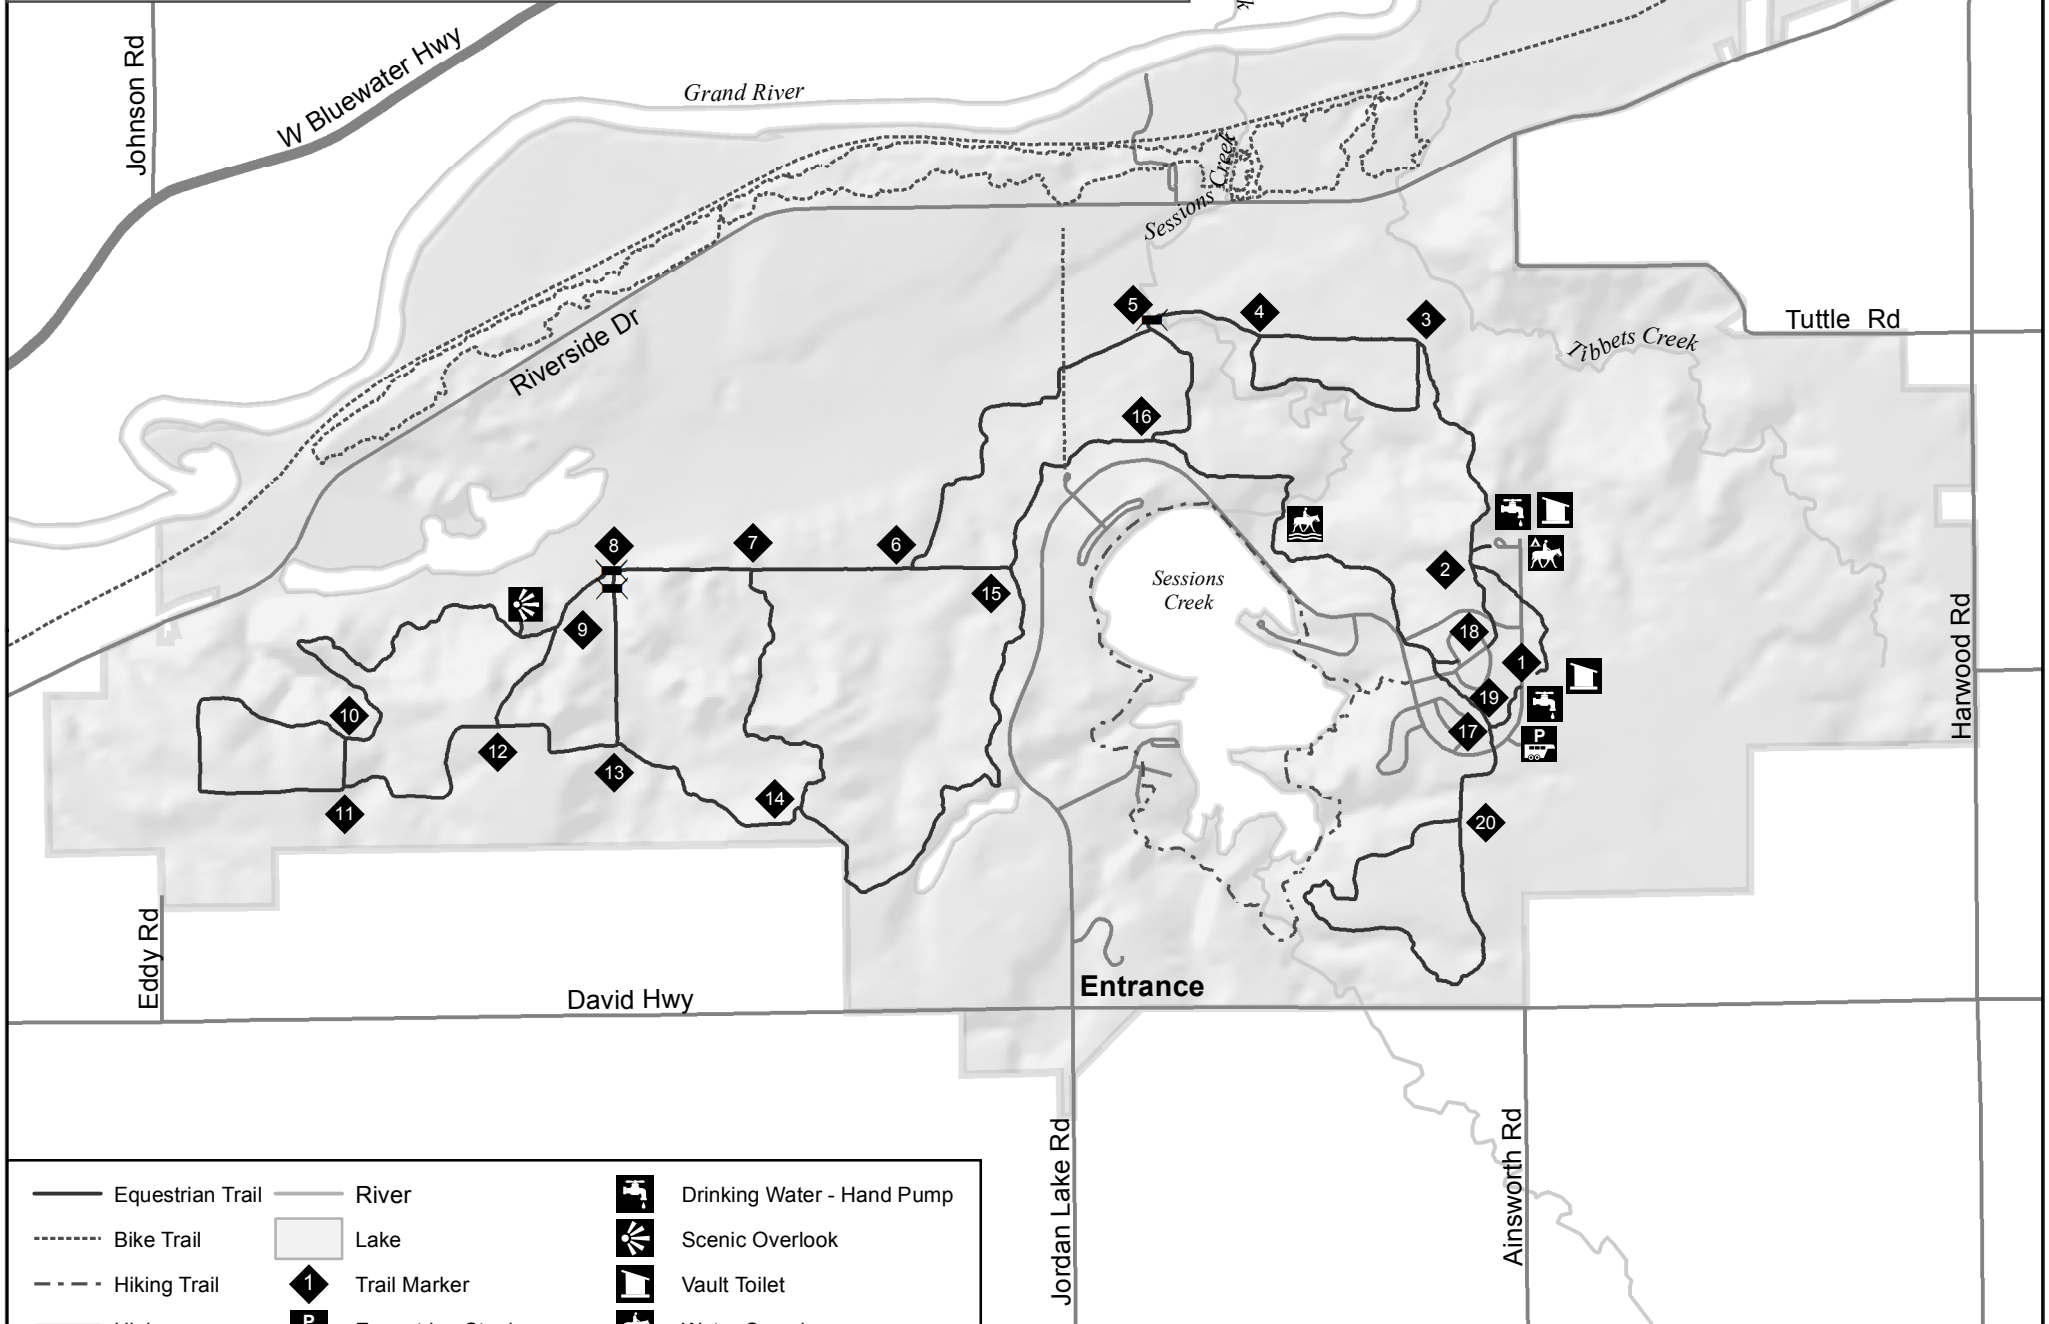

Ionia Recreation Area Equestrian Trails

Created: 07/06/2017

	Equestrian Trail		Hiking Trail		Highway		Paved Road		Lake		Trail Marker		Drinking Water - Hand Pump		Scenic Overlook		Vault Toilet		Equestrian Campground		Bridge		Water Crossing
	Bike Trail		River		Equestrian Staging		Drinking Water - Hand Pump		Scenic Overlook		Vault Toilet		Equestrian Campground		Bridge		Water Crossing						