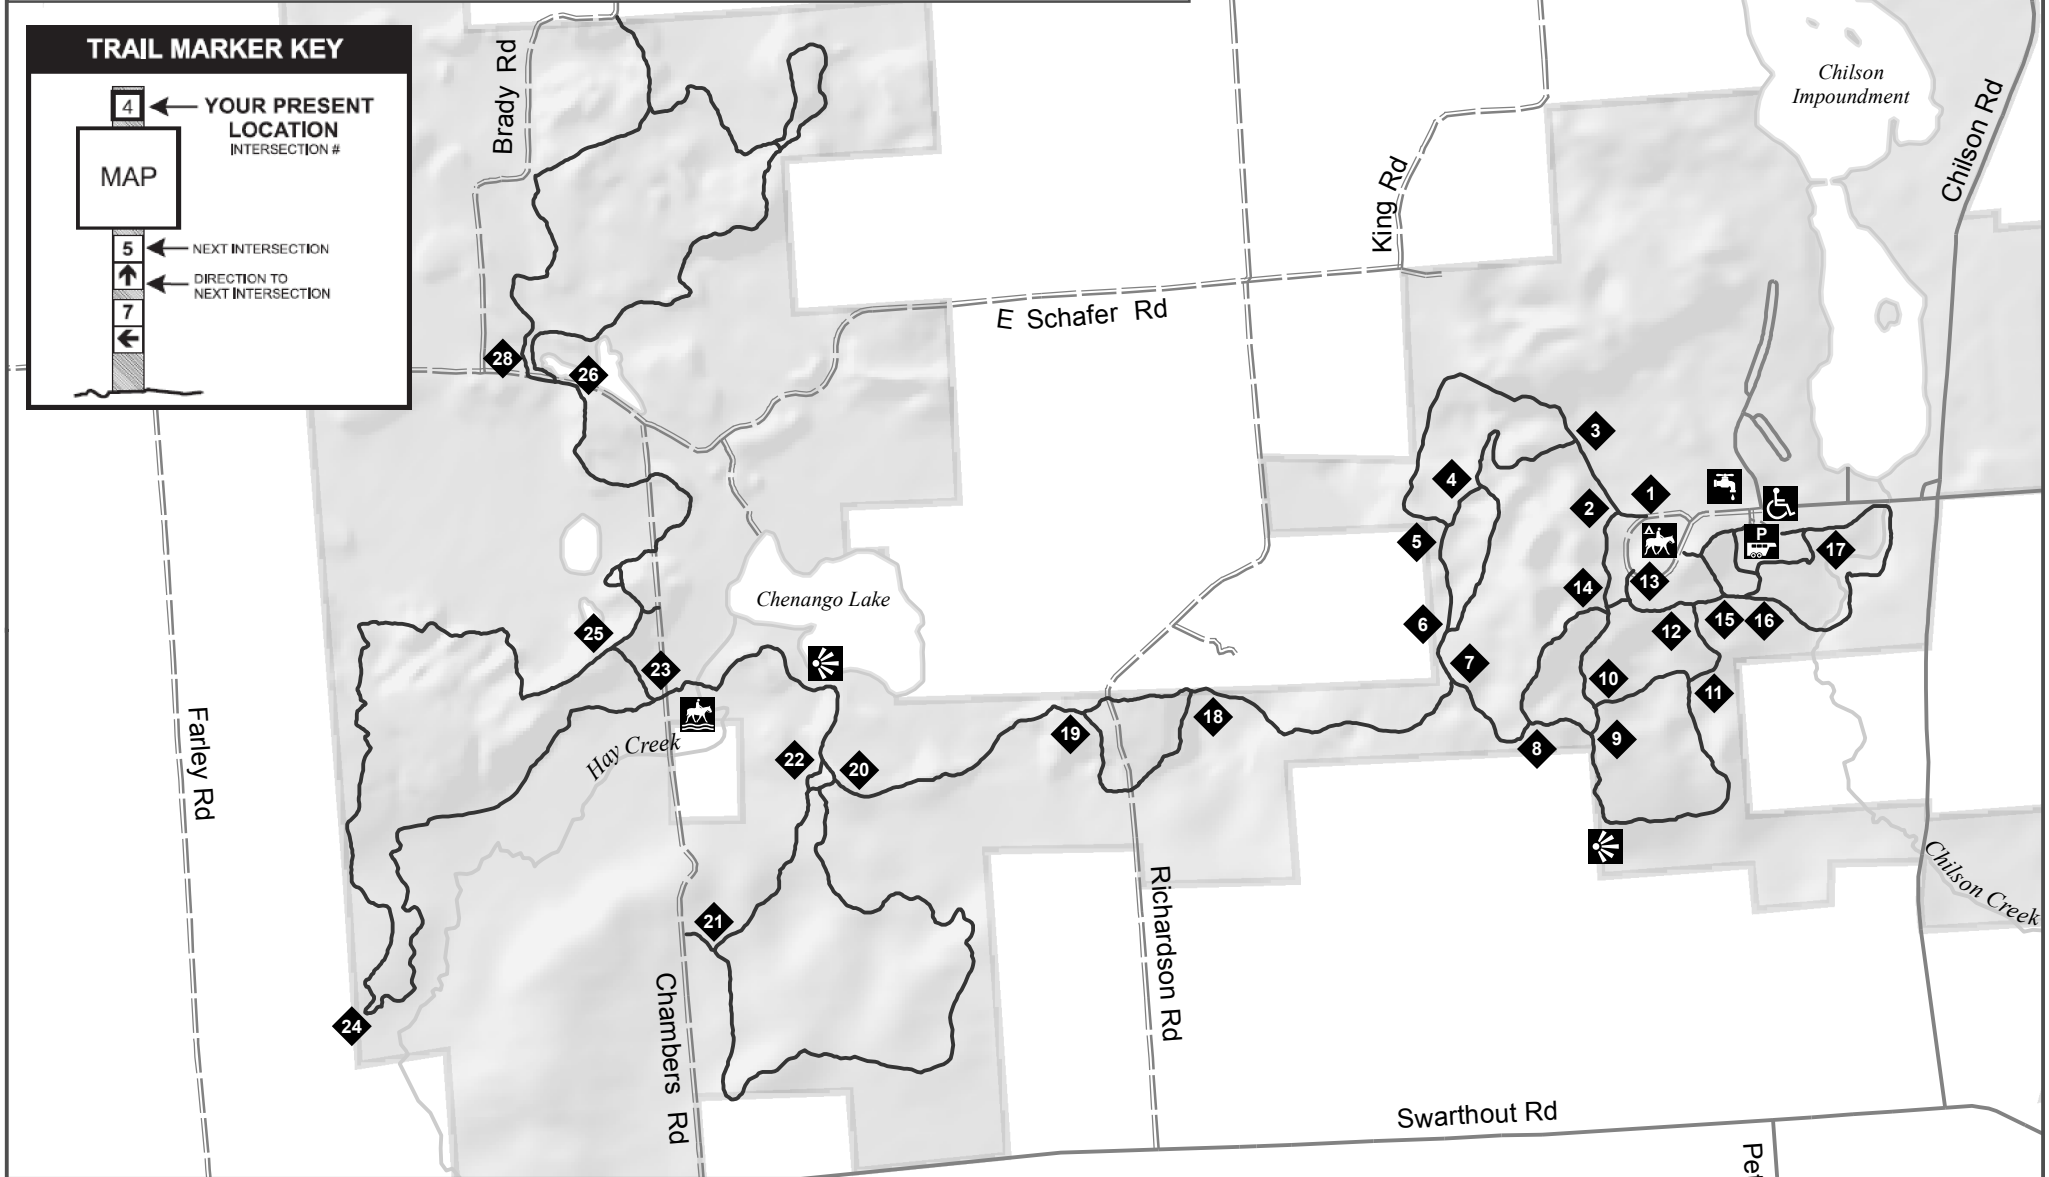

Brighton Recreation Area Equestrian Trails

Created: 07/06/17

TRAIL MARKER KEY

4 ← YOUR PRESENT LOCATION INTERSECTION #

MAP

5 ← NEXT INTERSECTION

↑ ← DIRECTION TO NEXT INTERSECTION

7

← ← DIRECTION TO NEXT INTERSECTION

- | | | | | | |
|--|------------------|--|--------------------------------|--|-----------------|
| | Equestrian Trail | | Trail Marker | | Scenic Overlook |
| | Paved Road | | Equestrian Staging | | Vault Toilet |
| | Dirt Road | | Equestrian Campground | | Water Crossing |
| | River | | ADA Mounting Ramp | | |
| | Lake | | Drinking Water - Electric Well | | |

Note:
 Area open to hunting in season.
 No loose pets.
 No wheeled vehicles on trail.