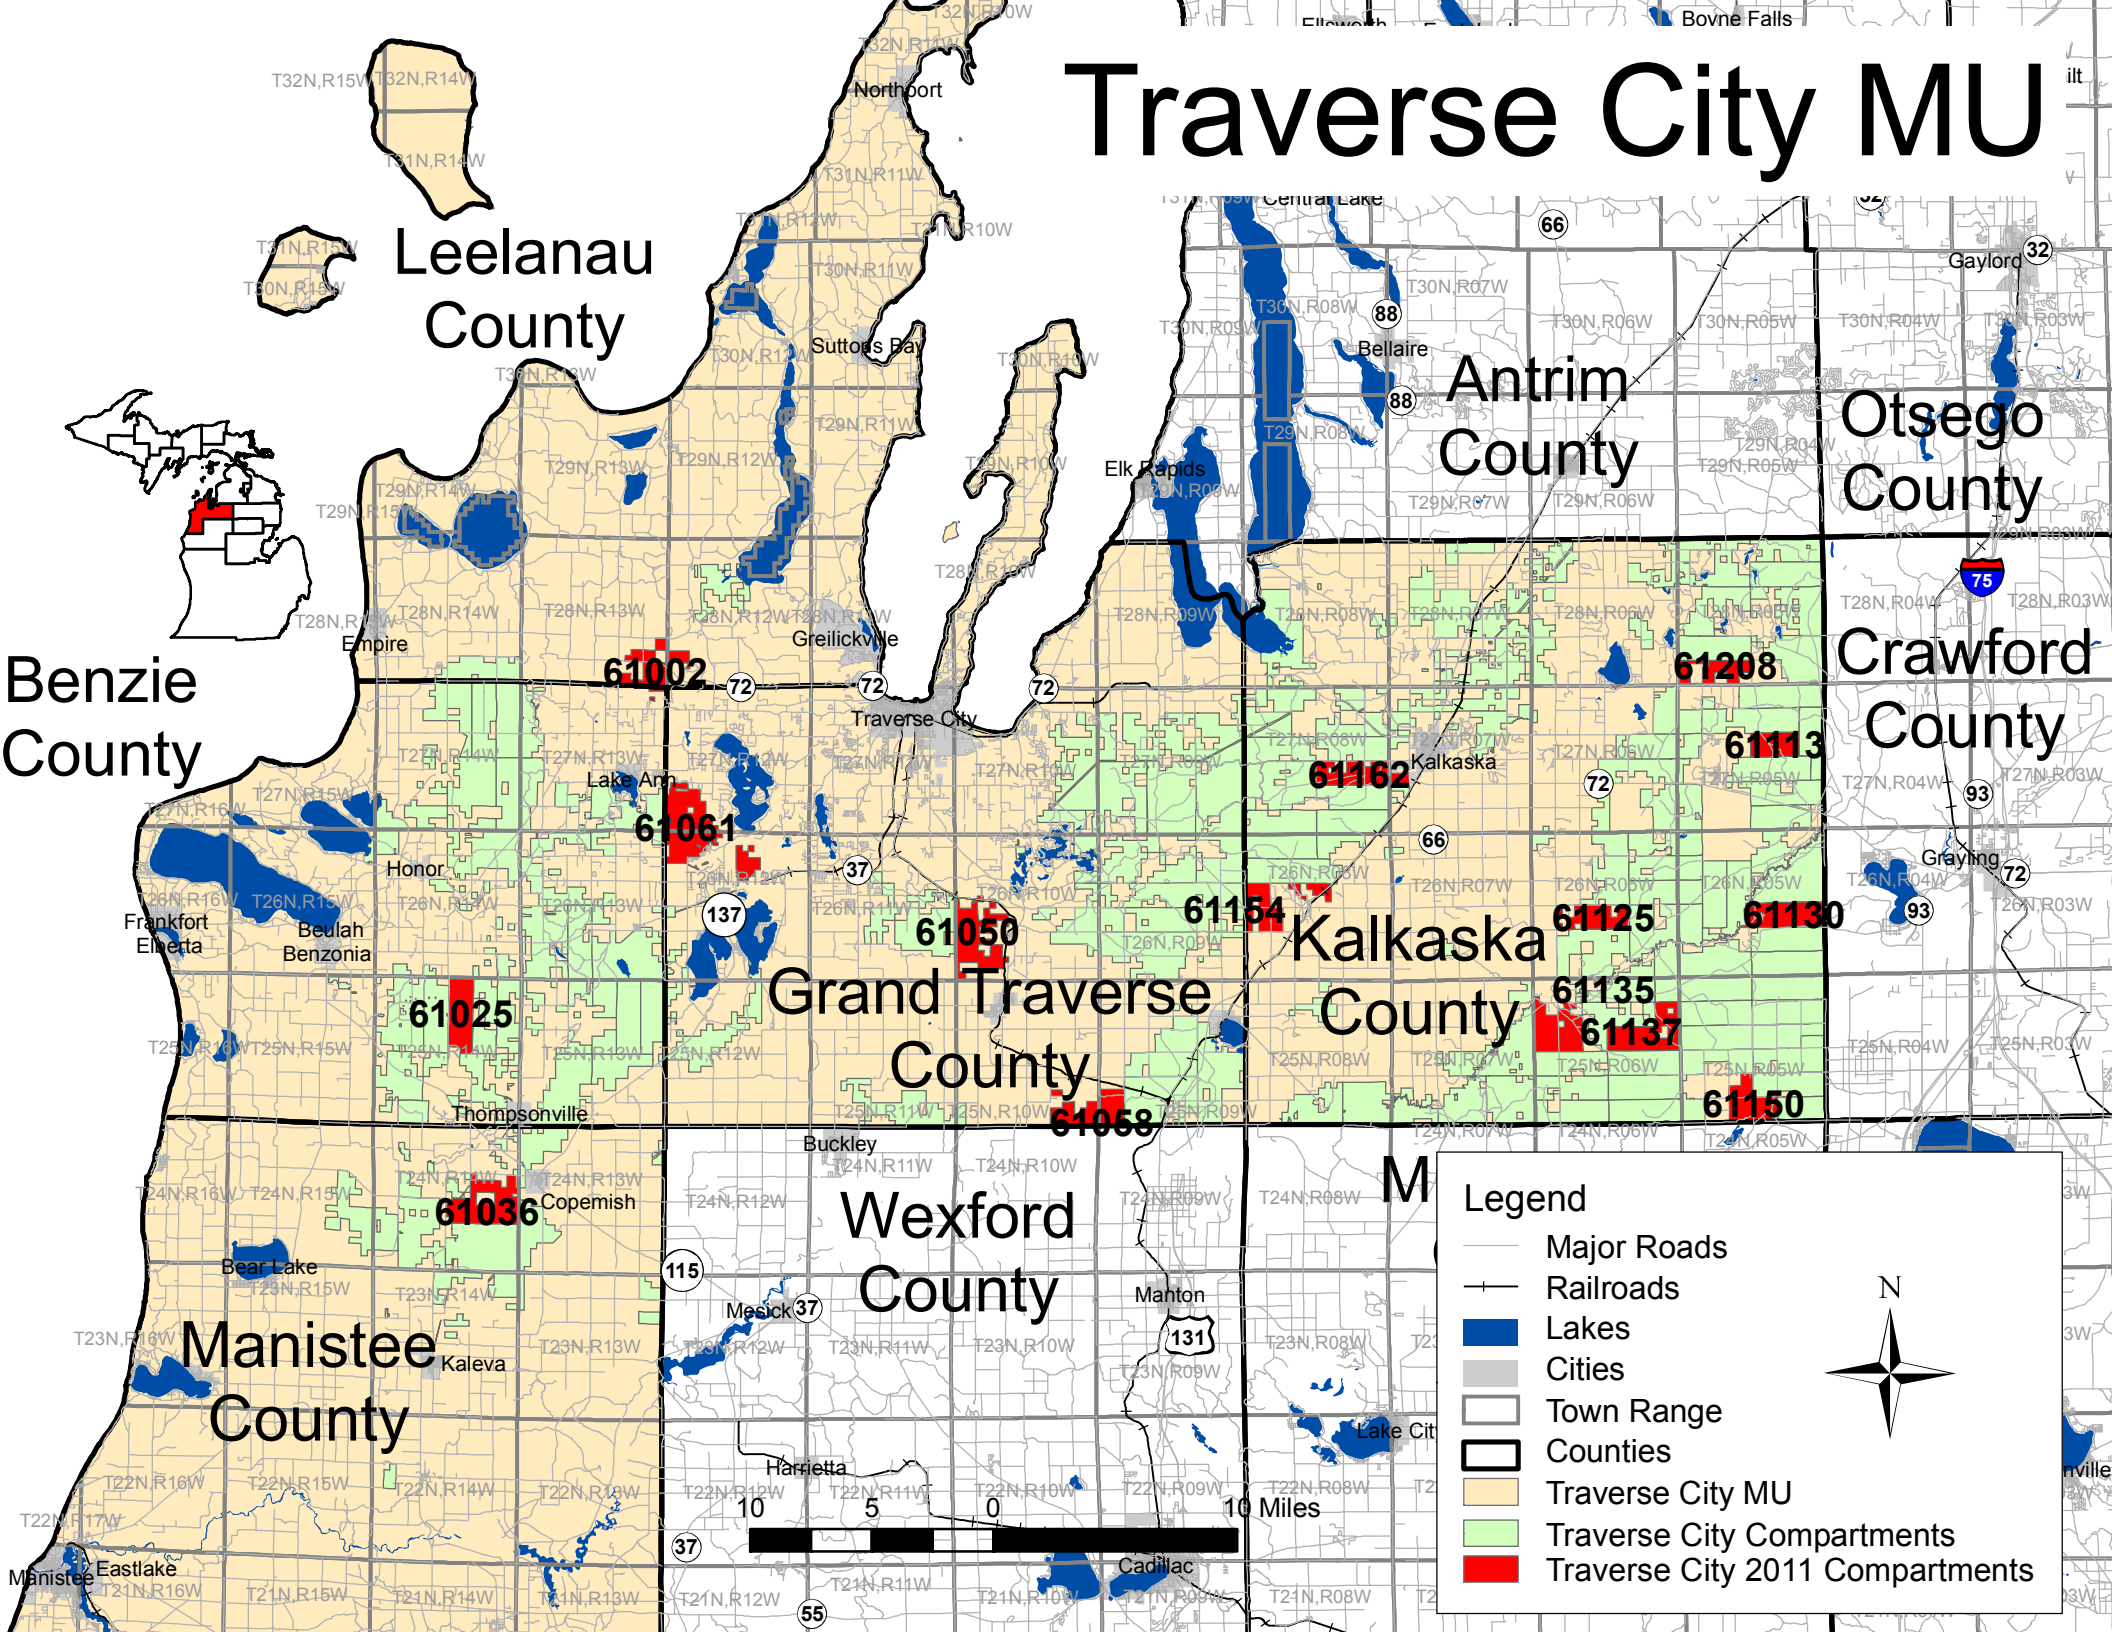

Traverse City MU

Leelanau County

Antrim County

Otsego County

Crawford County

Benzie County

Grand Traverse County

Kalkaska County

Wexford County

Manistee County

Legend

- Major Roads
- Railroads
- Lakes
- Cities
- Town Range
- Counties
- Traverse City MU
- Traverse City Compartments
- Traverse City 2011 Compartments