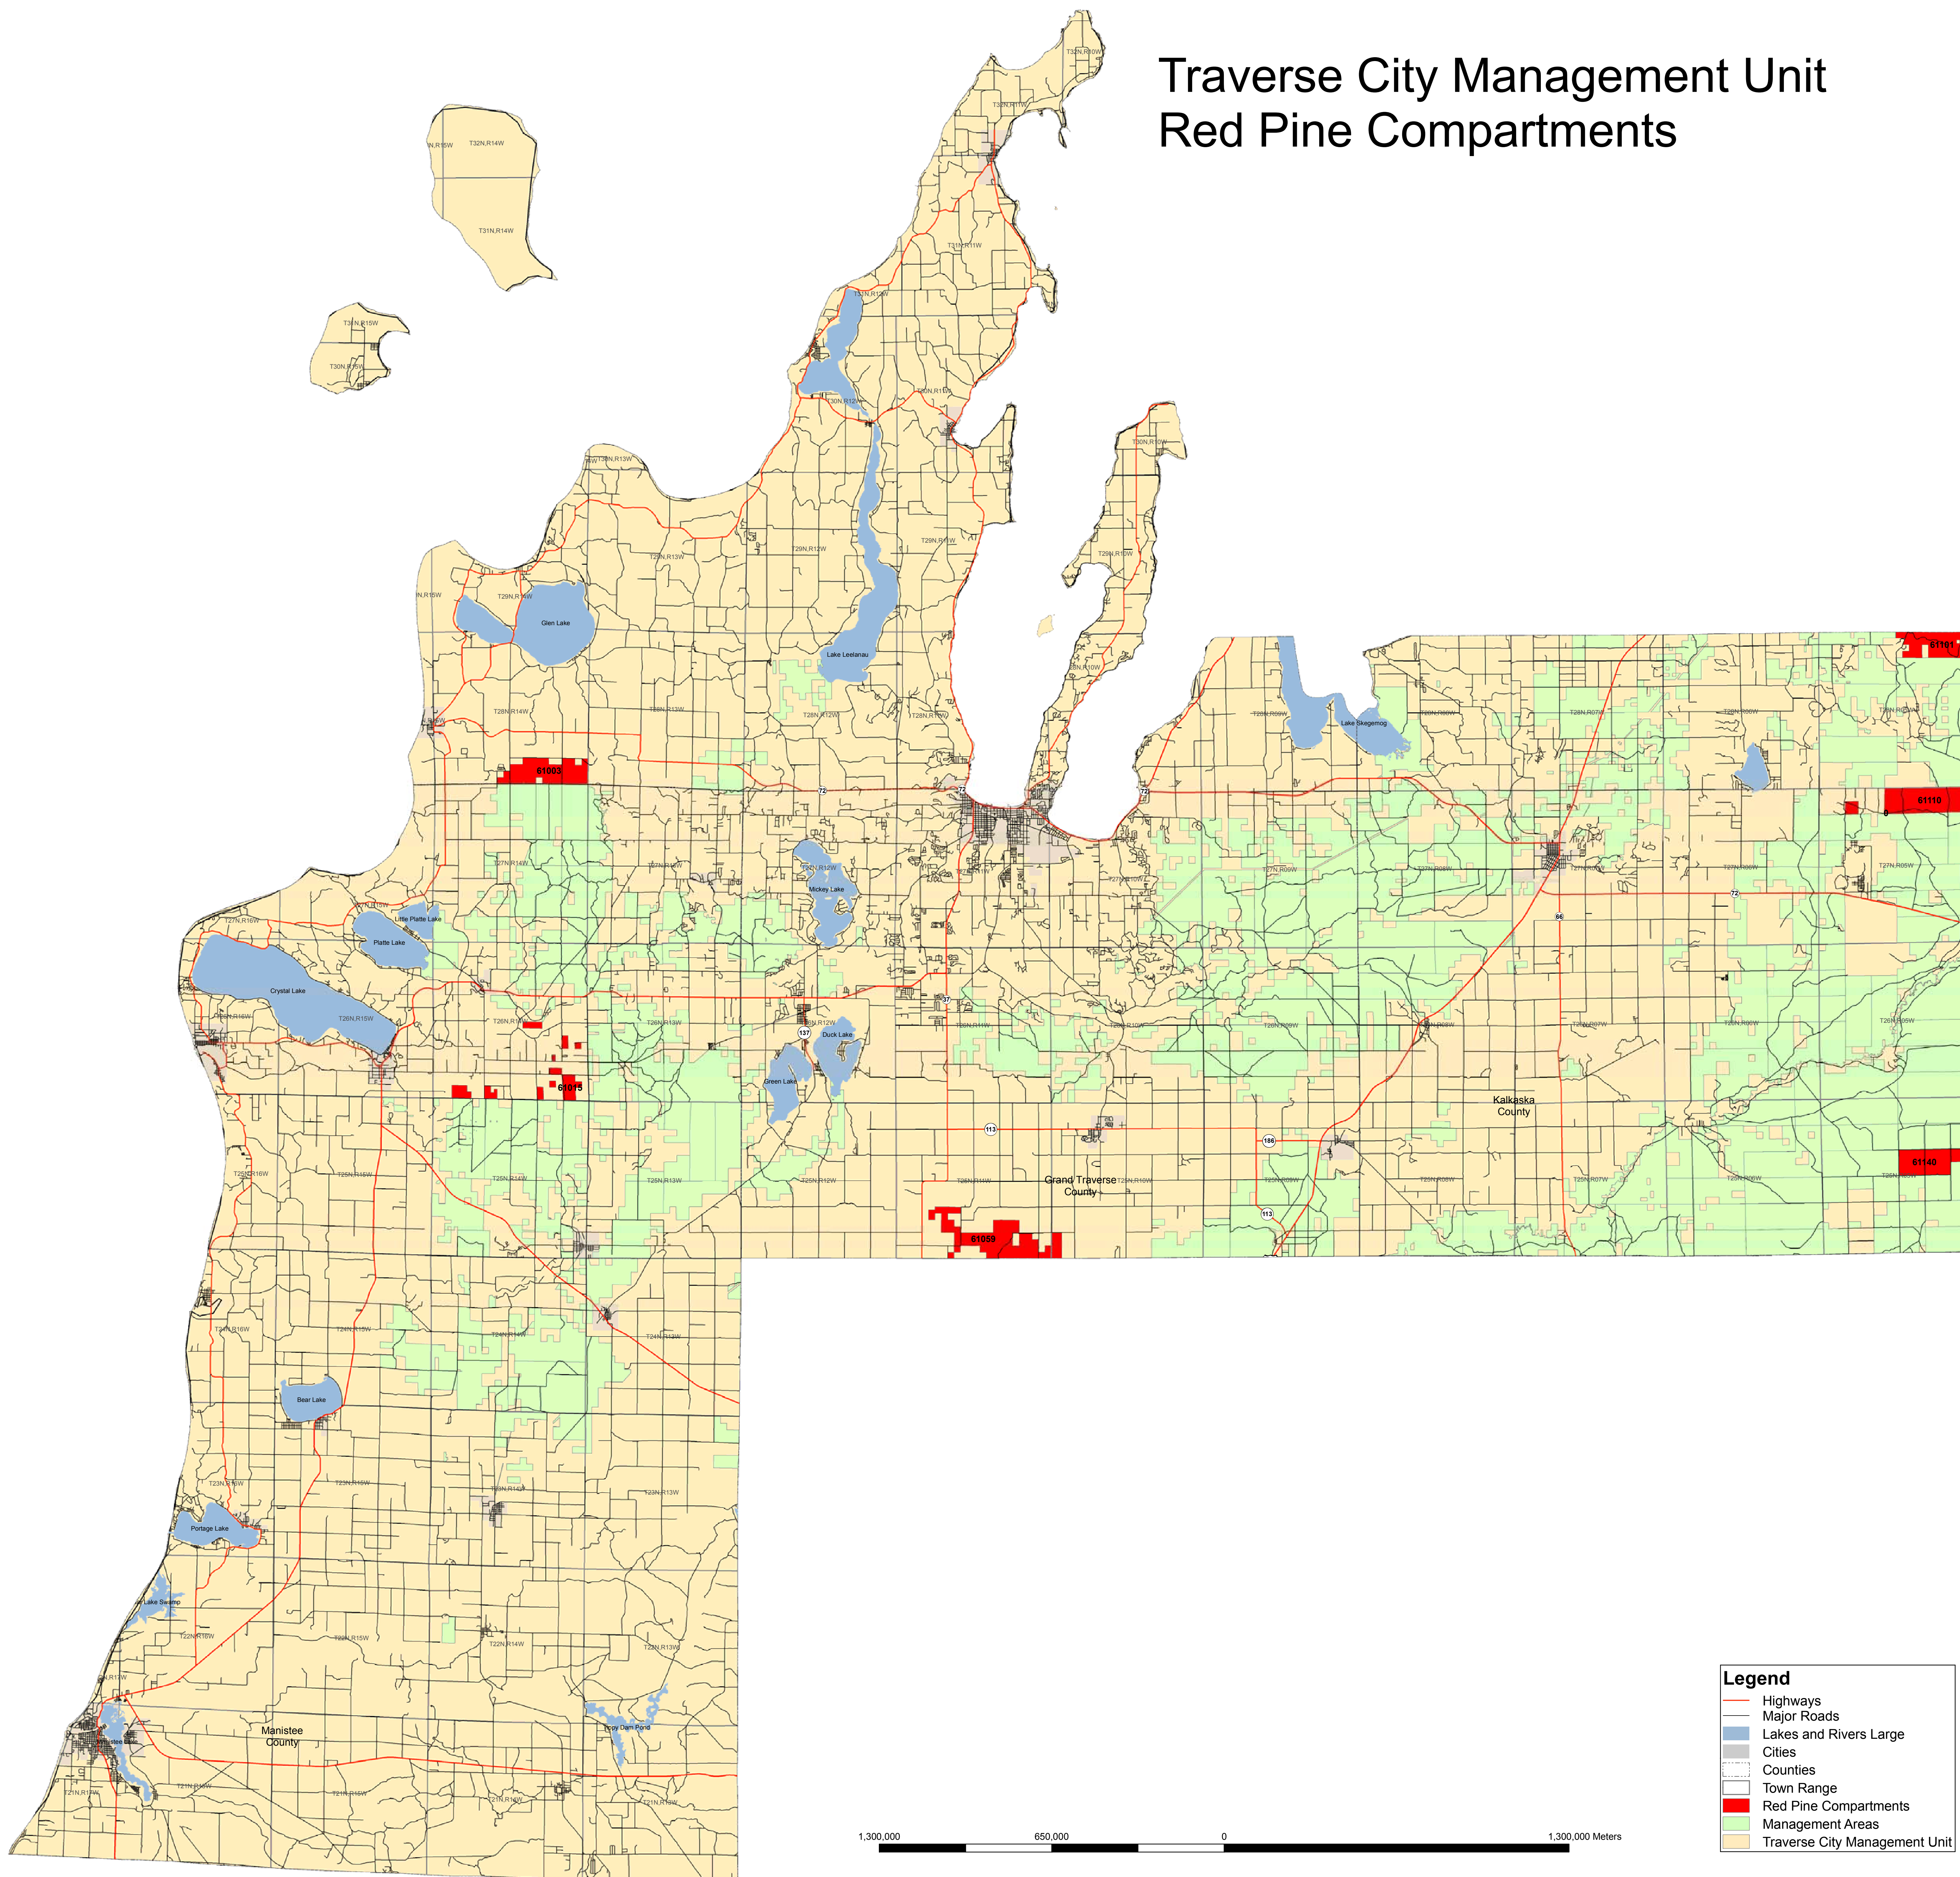

Traverse City Management Unit Red Pine Compartments

Legend

- Highways
- Major Roads
- Lakes and Rivers Large
- Cities
- Counties
- Town Range
- Red Pine Compartments
- Management Areas
- Traverse City Management Unit