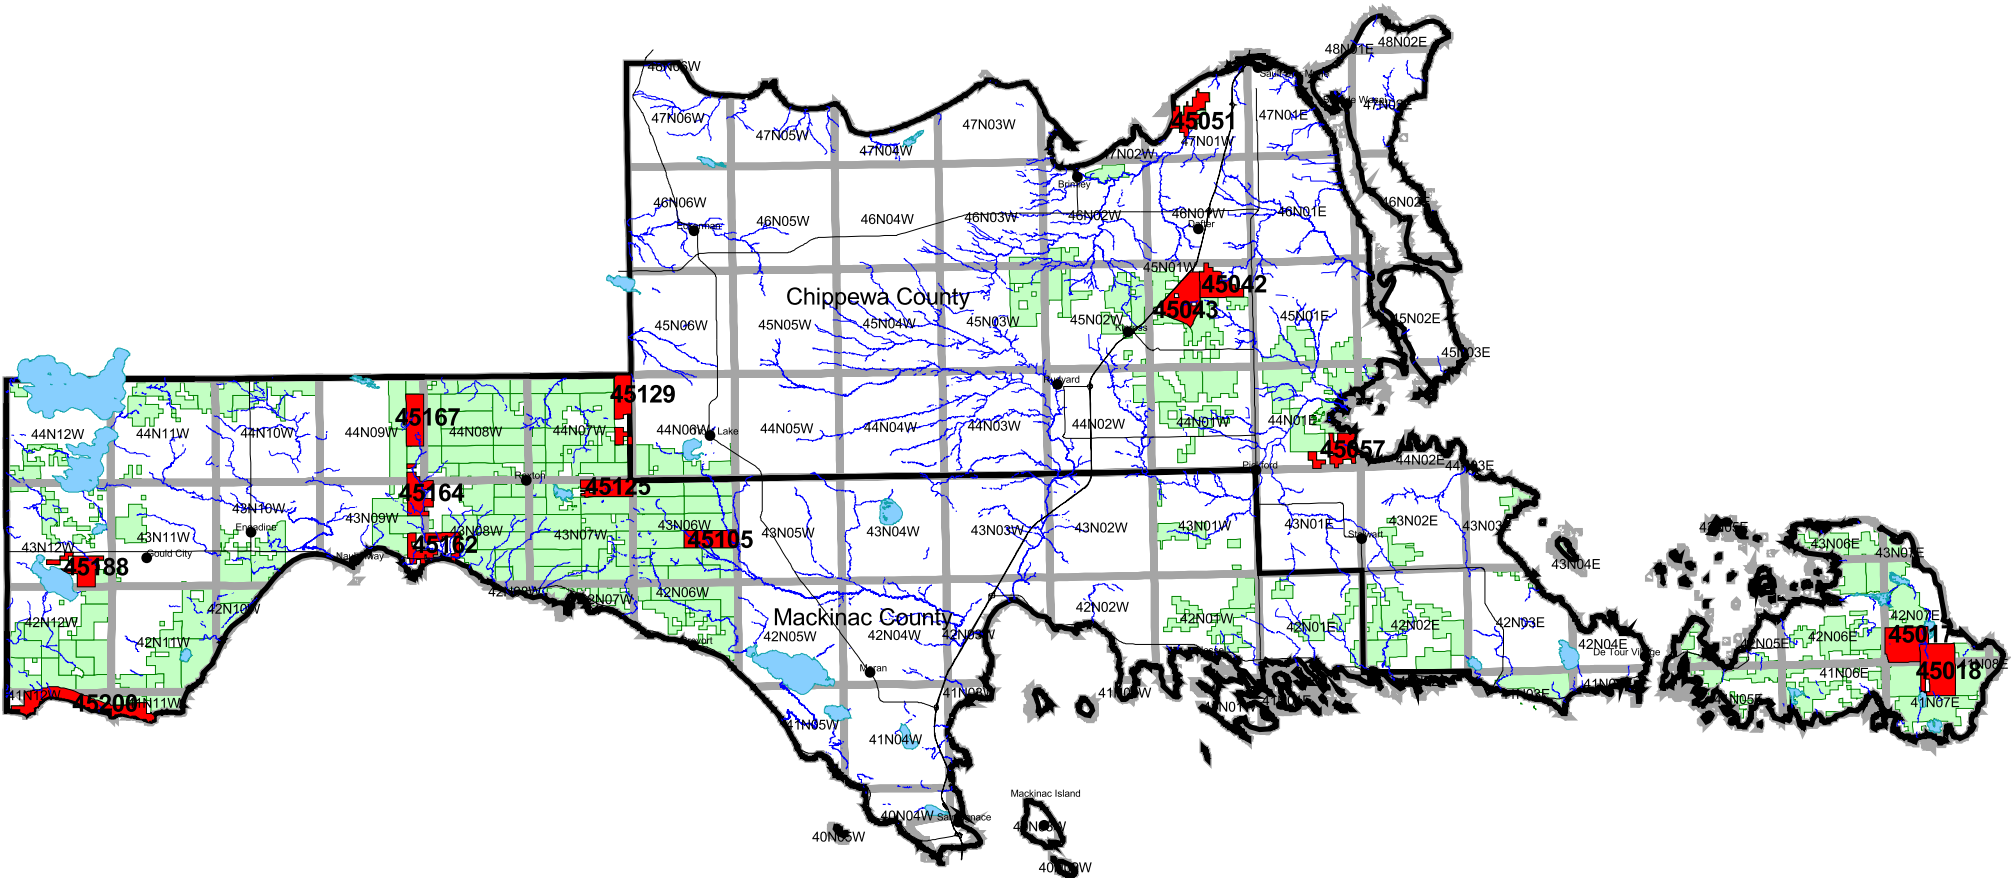

SAULT STE. MARIE FMU

LEGEND

- CITIES
- ROADS
- STREAMS & RIVERS
- LAKES
- COUNTIES
- TOWNSHIP & RANGE
- SAULT STE. MARIE FMU
- SAULT STE. MARIE 2007 COMPARTMENTS
- SAULT STE. MARIE ALL COMPARTMENTS