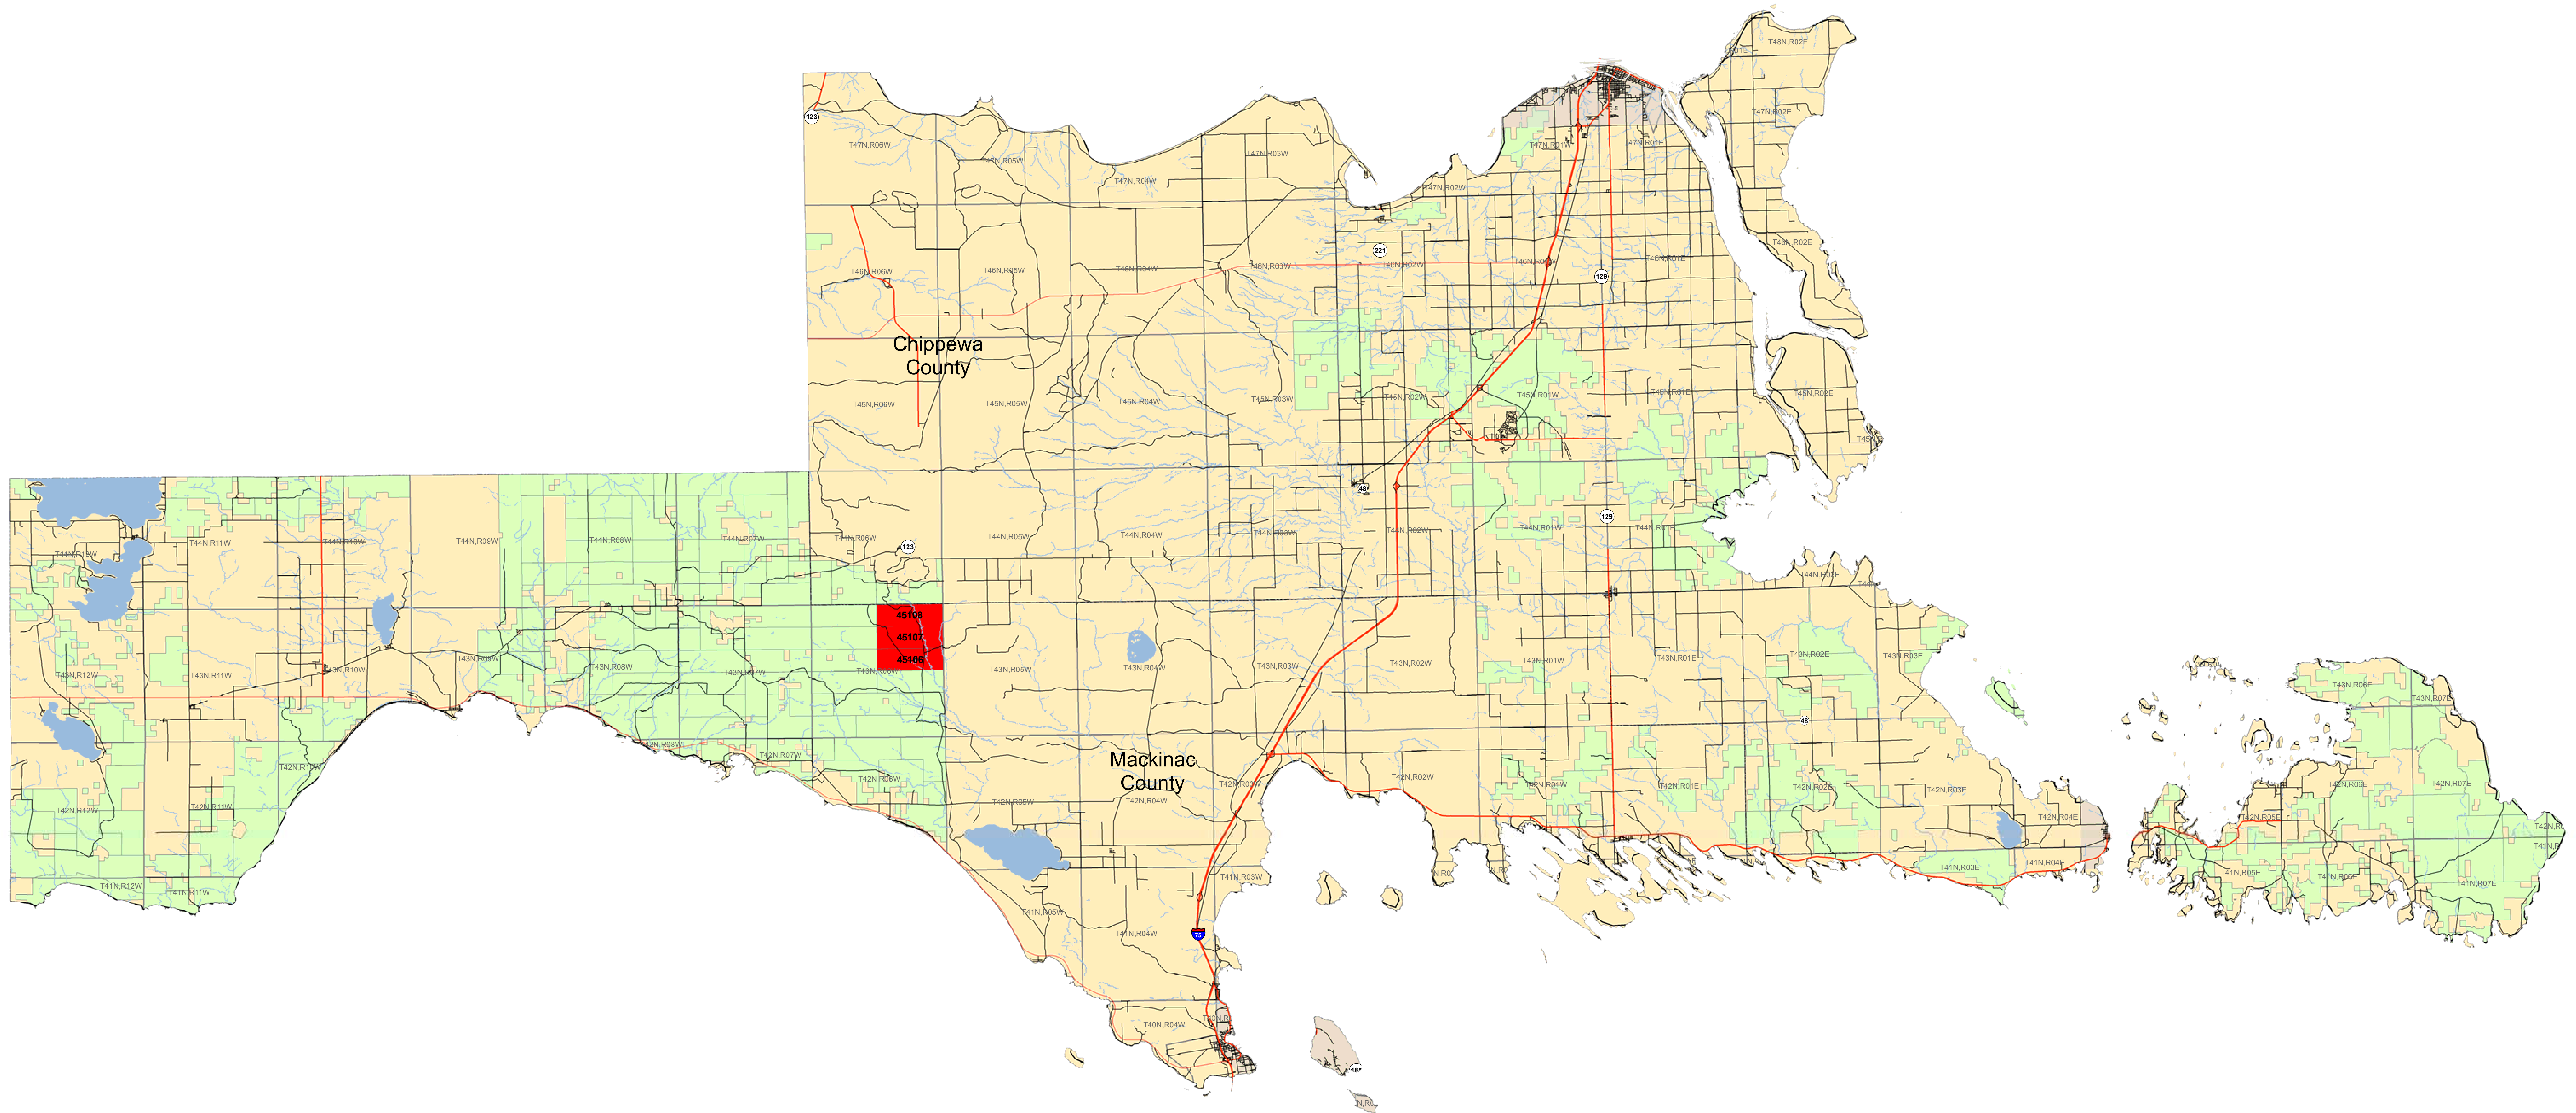

# Sault Ste. Marie Management Unit Red Pine Compartments

- Legend**
- Highway
  - Major Roads
  - Intermittent Stream/Drain
  - Stream
  - Lakes and Rivers
  - Cities
  - Counties
  - Town Range
  - Red Pine Compartments
  - Management Areas
  - Sault Ste. Marie MU