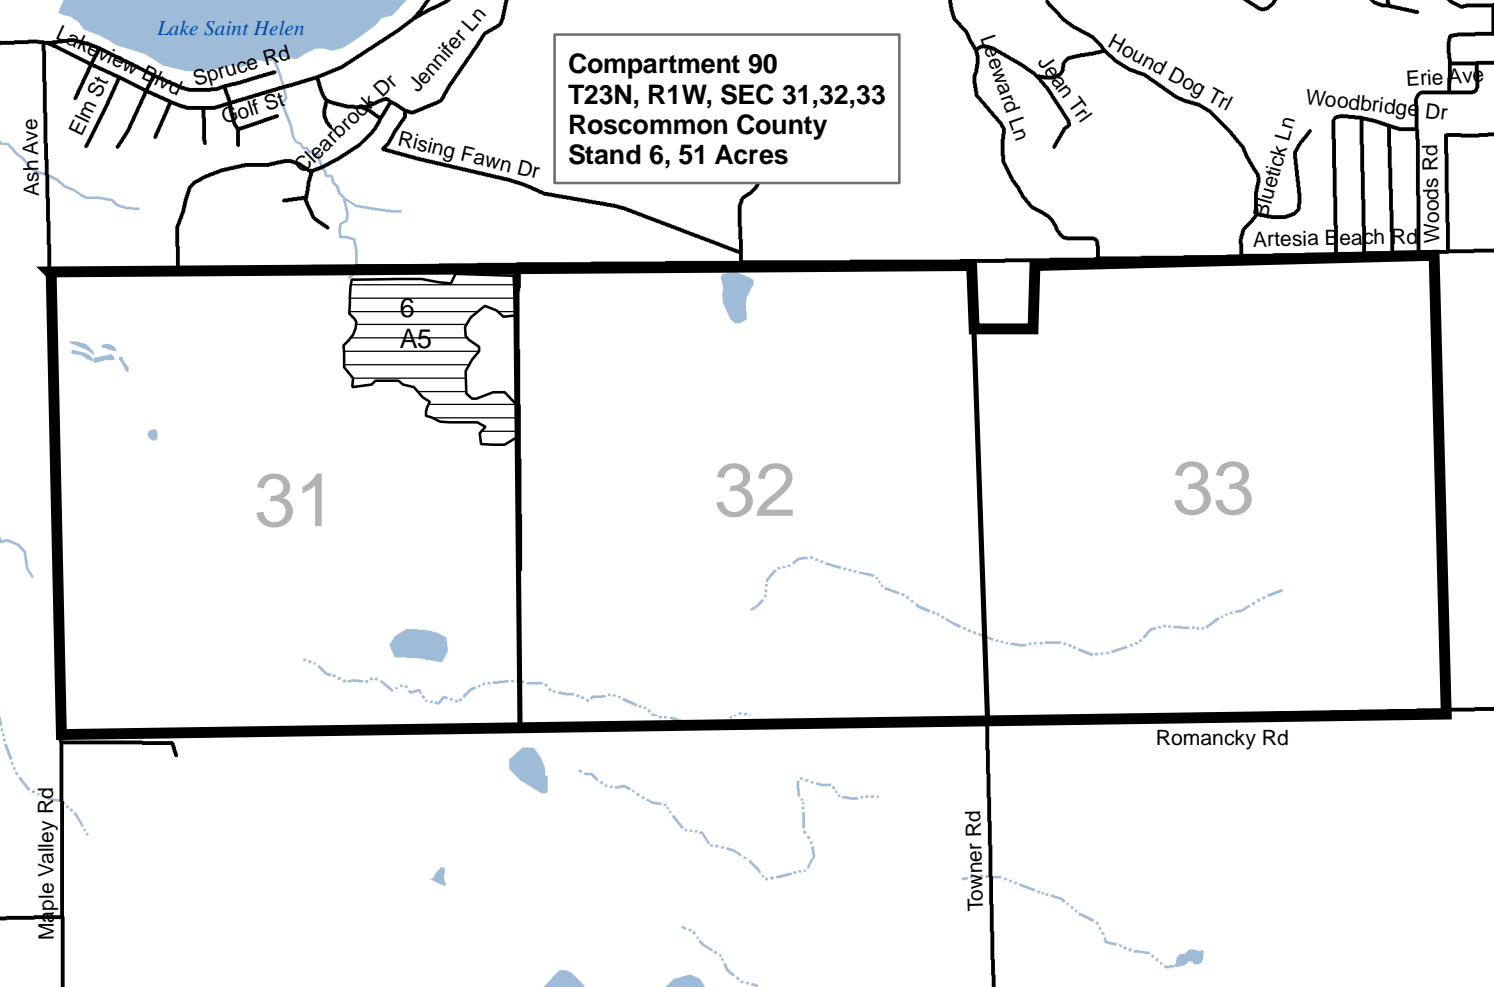

15

Russell Lake

Russell Creek

Lake Saint Helen

Landfill Rd

Moscow Rd

Compartment 83
T23N, R2W, SEC 19, 30, 31
Roscommon County
Stand 24, 97 Acres

Compartment 90
T23N, R1W, SEC 31,32,33
Roscommon County
Stand 6, 51 Acres

Crooked Rd

Compartment 129
T22N, R1W, SEC 22, 27, 34
1720 Acres
Roscommon County
Stand 101 65 Acres
Stand 11 96 Acres

Emery Rd

Spring Lake
Jogies Rd
Dentie Rd

Campground Rd
Witty Rd

Loon Ln

East Twin Lake
East Twin Lake

22

101
A6

11
A6

27

34

Lost Creek

Dunham Lake Rd

Compartment 131
T22N, R1W, SEC 25 & 26
Roscommon County
Stand 3, 12 Acres

A6

7

Ninemile Lake

26

Dunham Lk. Road

25

35

36