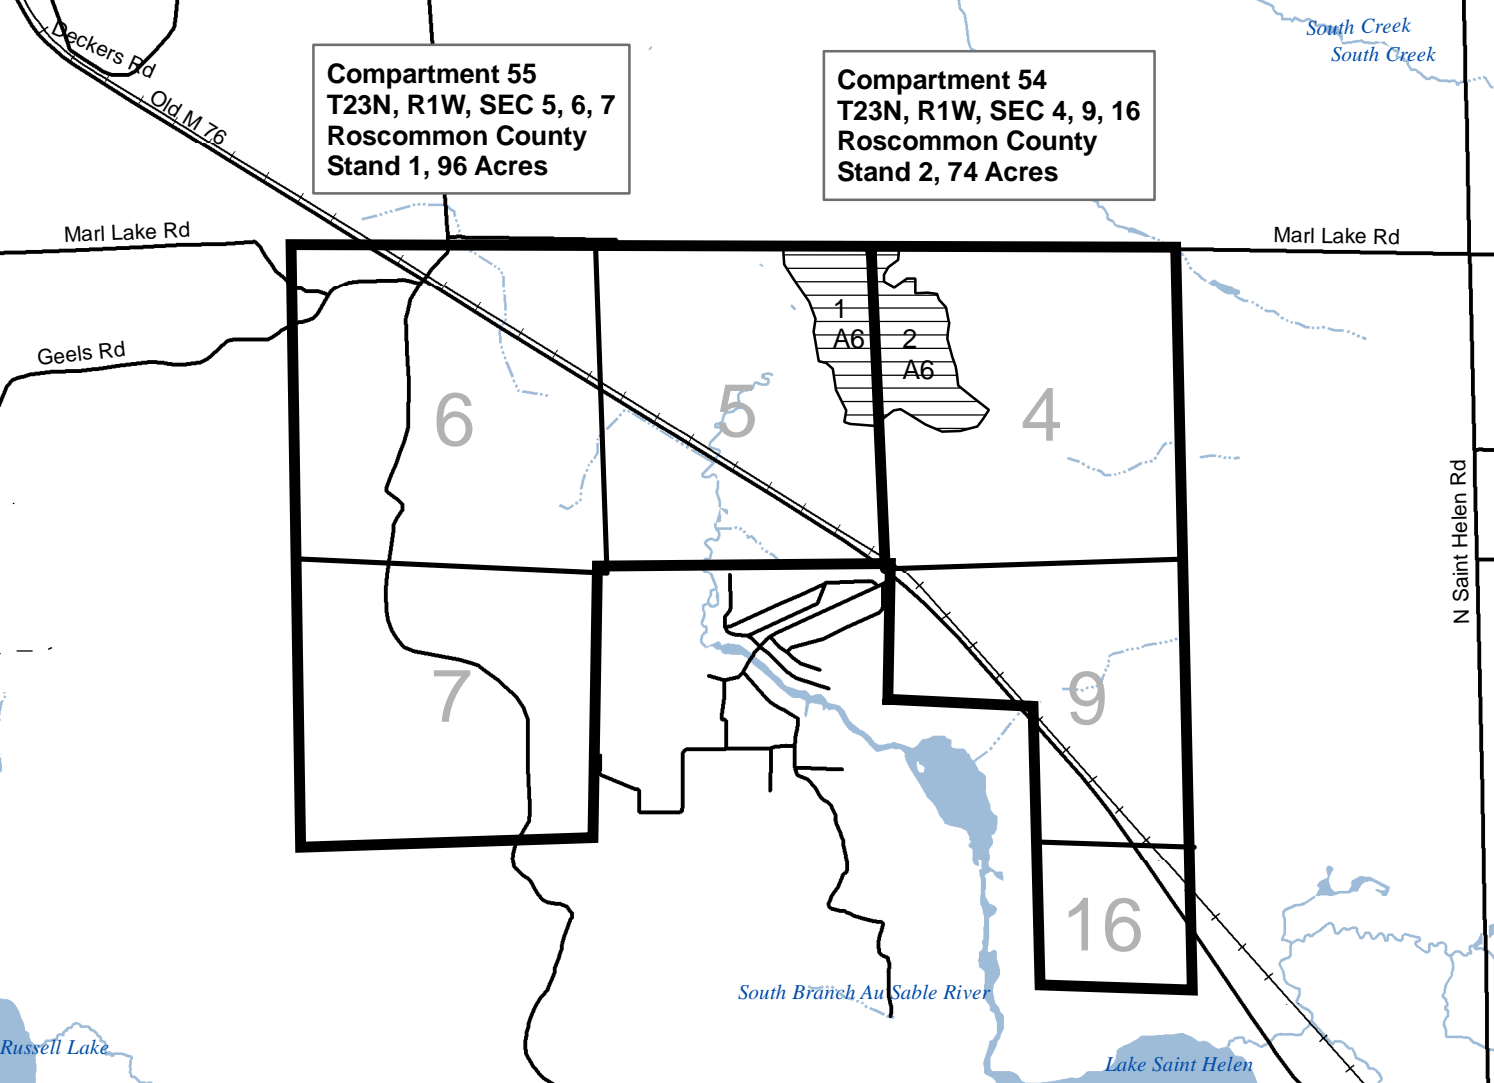

Compartment 55
T23N, R1W, SEC 5, 6, 7
Roscommon County
Stand 1, 96 Acres

Compartment 54
T23N, R1W, SEC 4, 9, 16
Roscommon County
Stand 2, 74 Acres

6

5

4

7

9

16

1
A6 2
A6

South Creek
South Creek

Marl Lake Rd

Marl Lake Rd

Geels Rd

N Saint Helen Rd

South Branch Au Sable River

Russell Lake

Lake Saint Helen