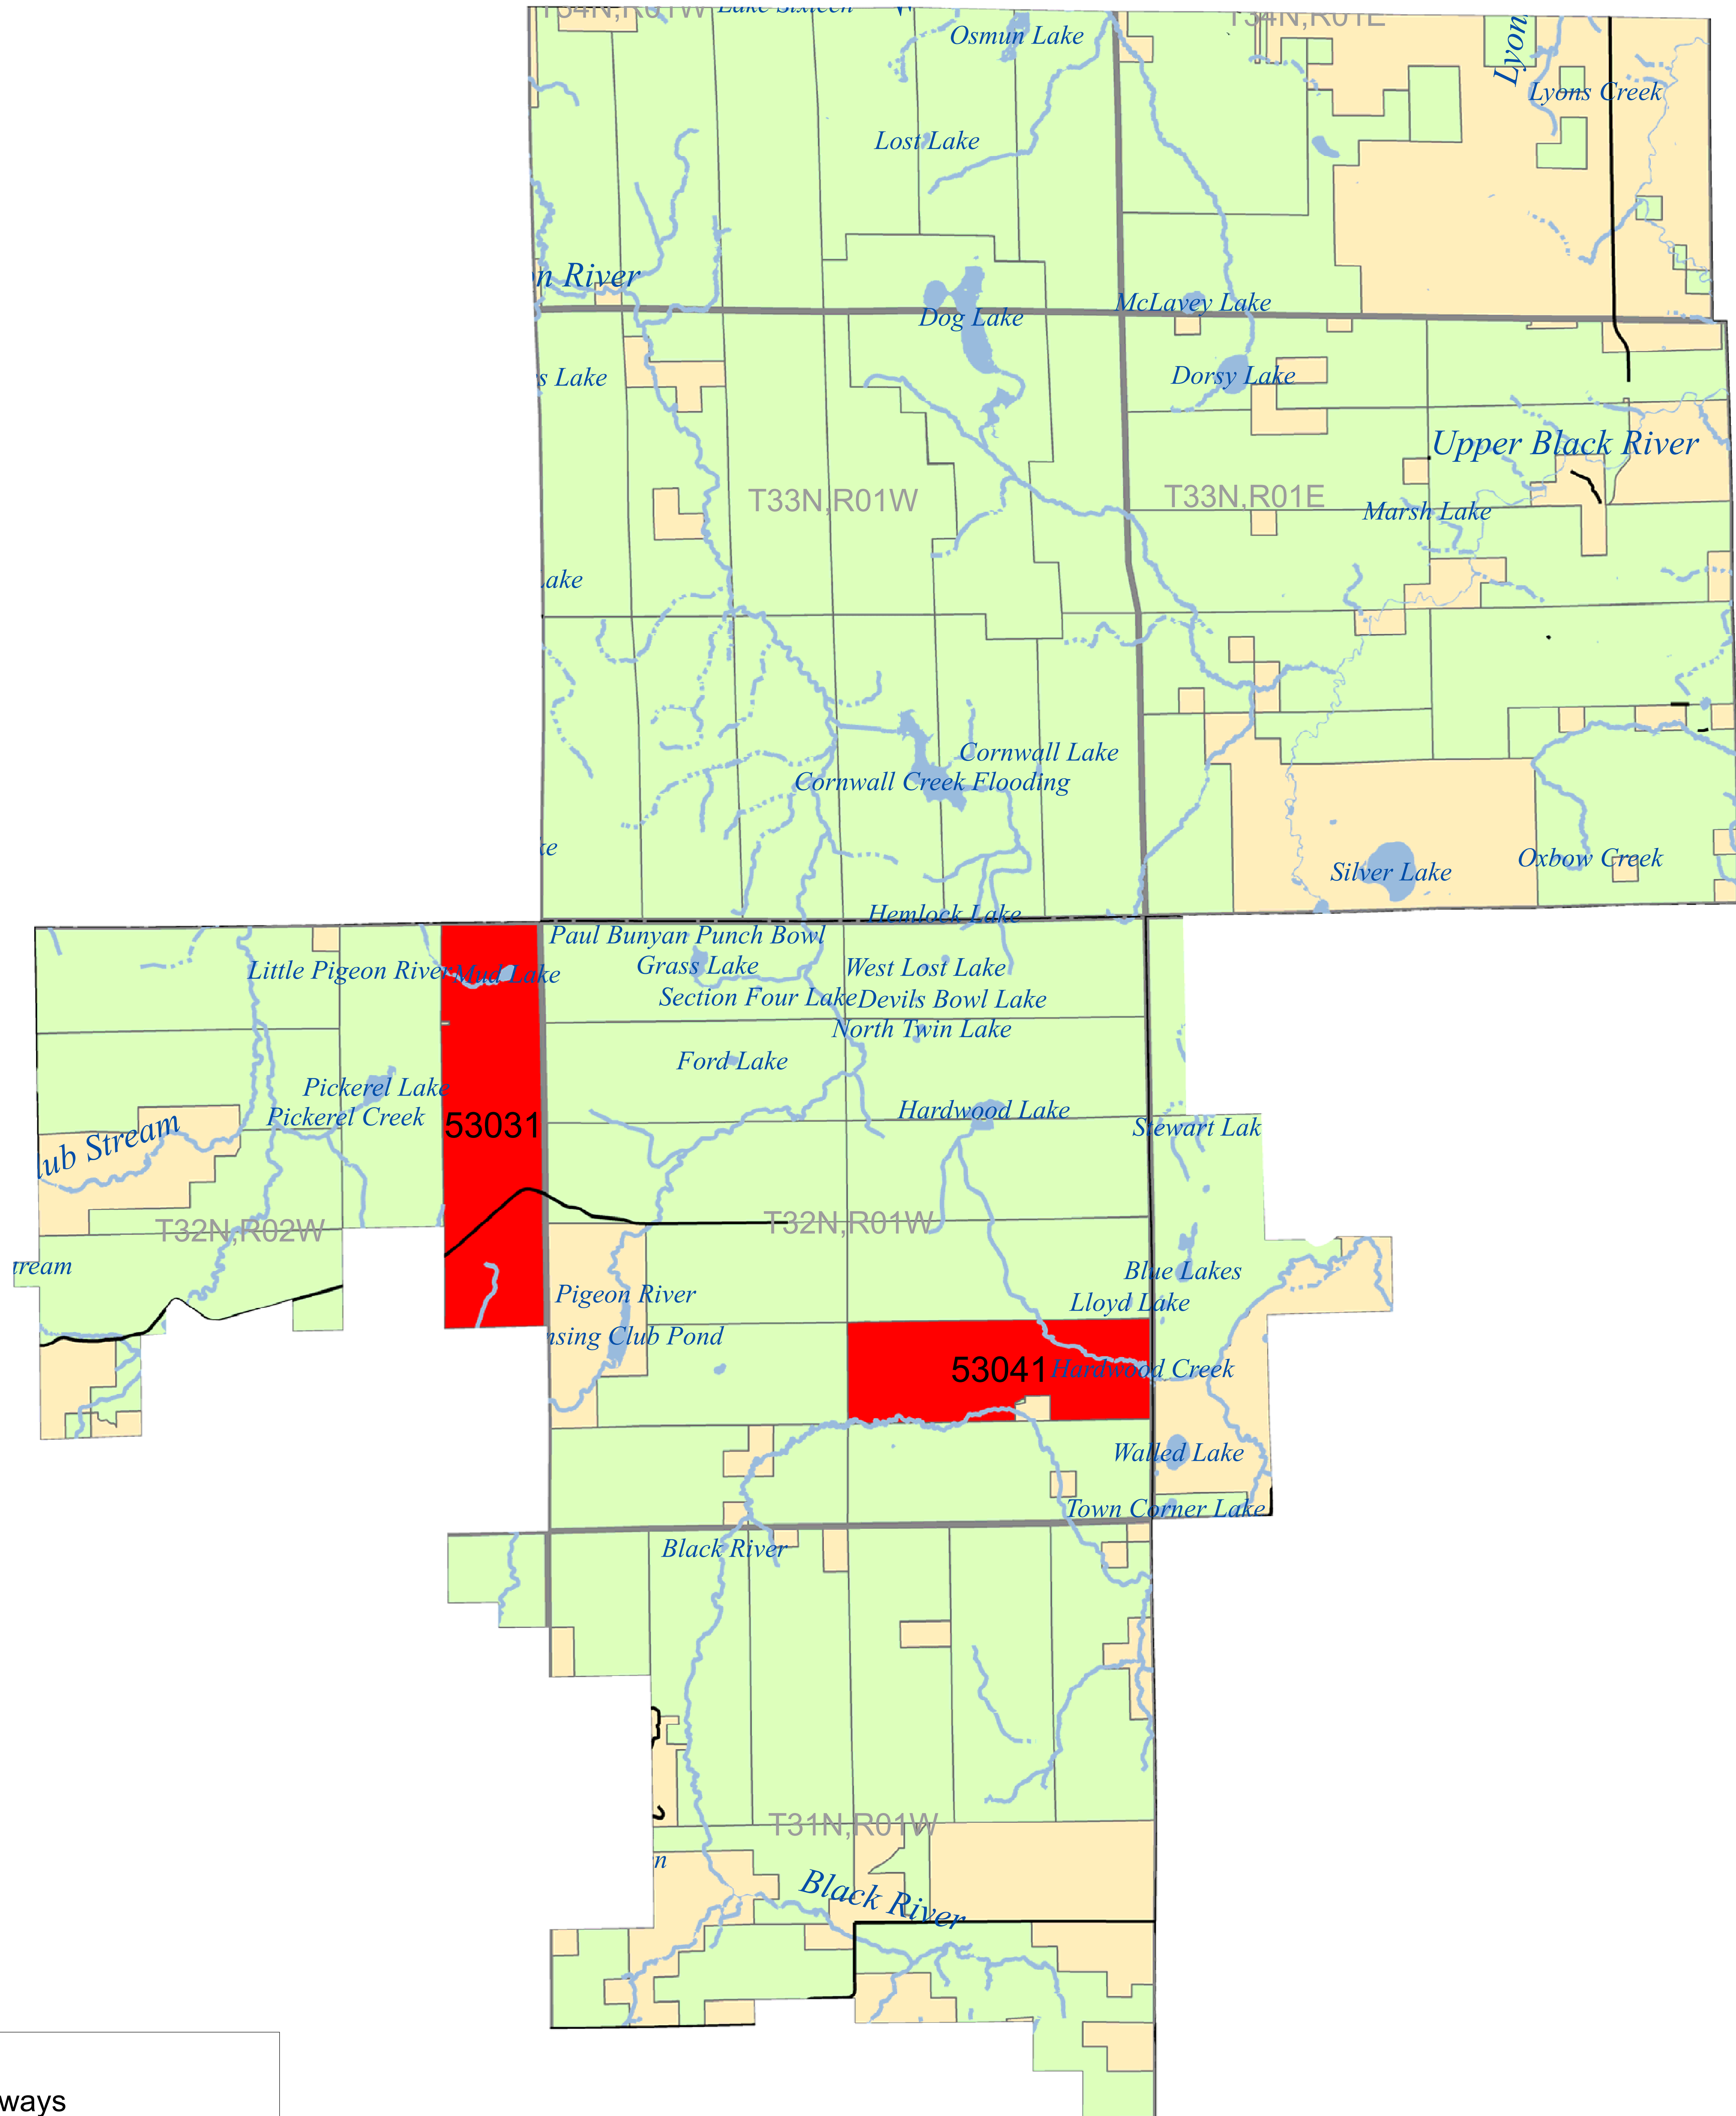

Pigeon River Country Management Unit Red Pine Compartments

- Legend**
- Highways
 - Major Roads
 - Intermittent Stream/Drain
 - Stream
 - Lakes and Rivers
 - Town Range
 - Counties
 - Red Pine Compartments
 - Management Areas
 - Pigeon River Country MU

720,000 360,000 0 720,000 Meters