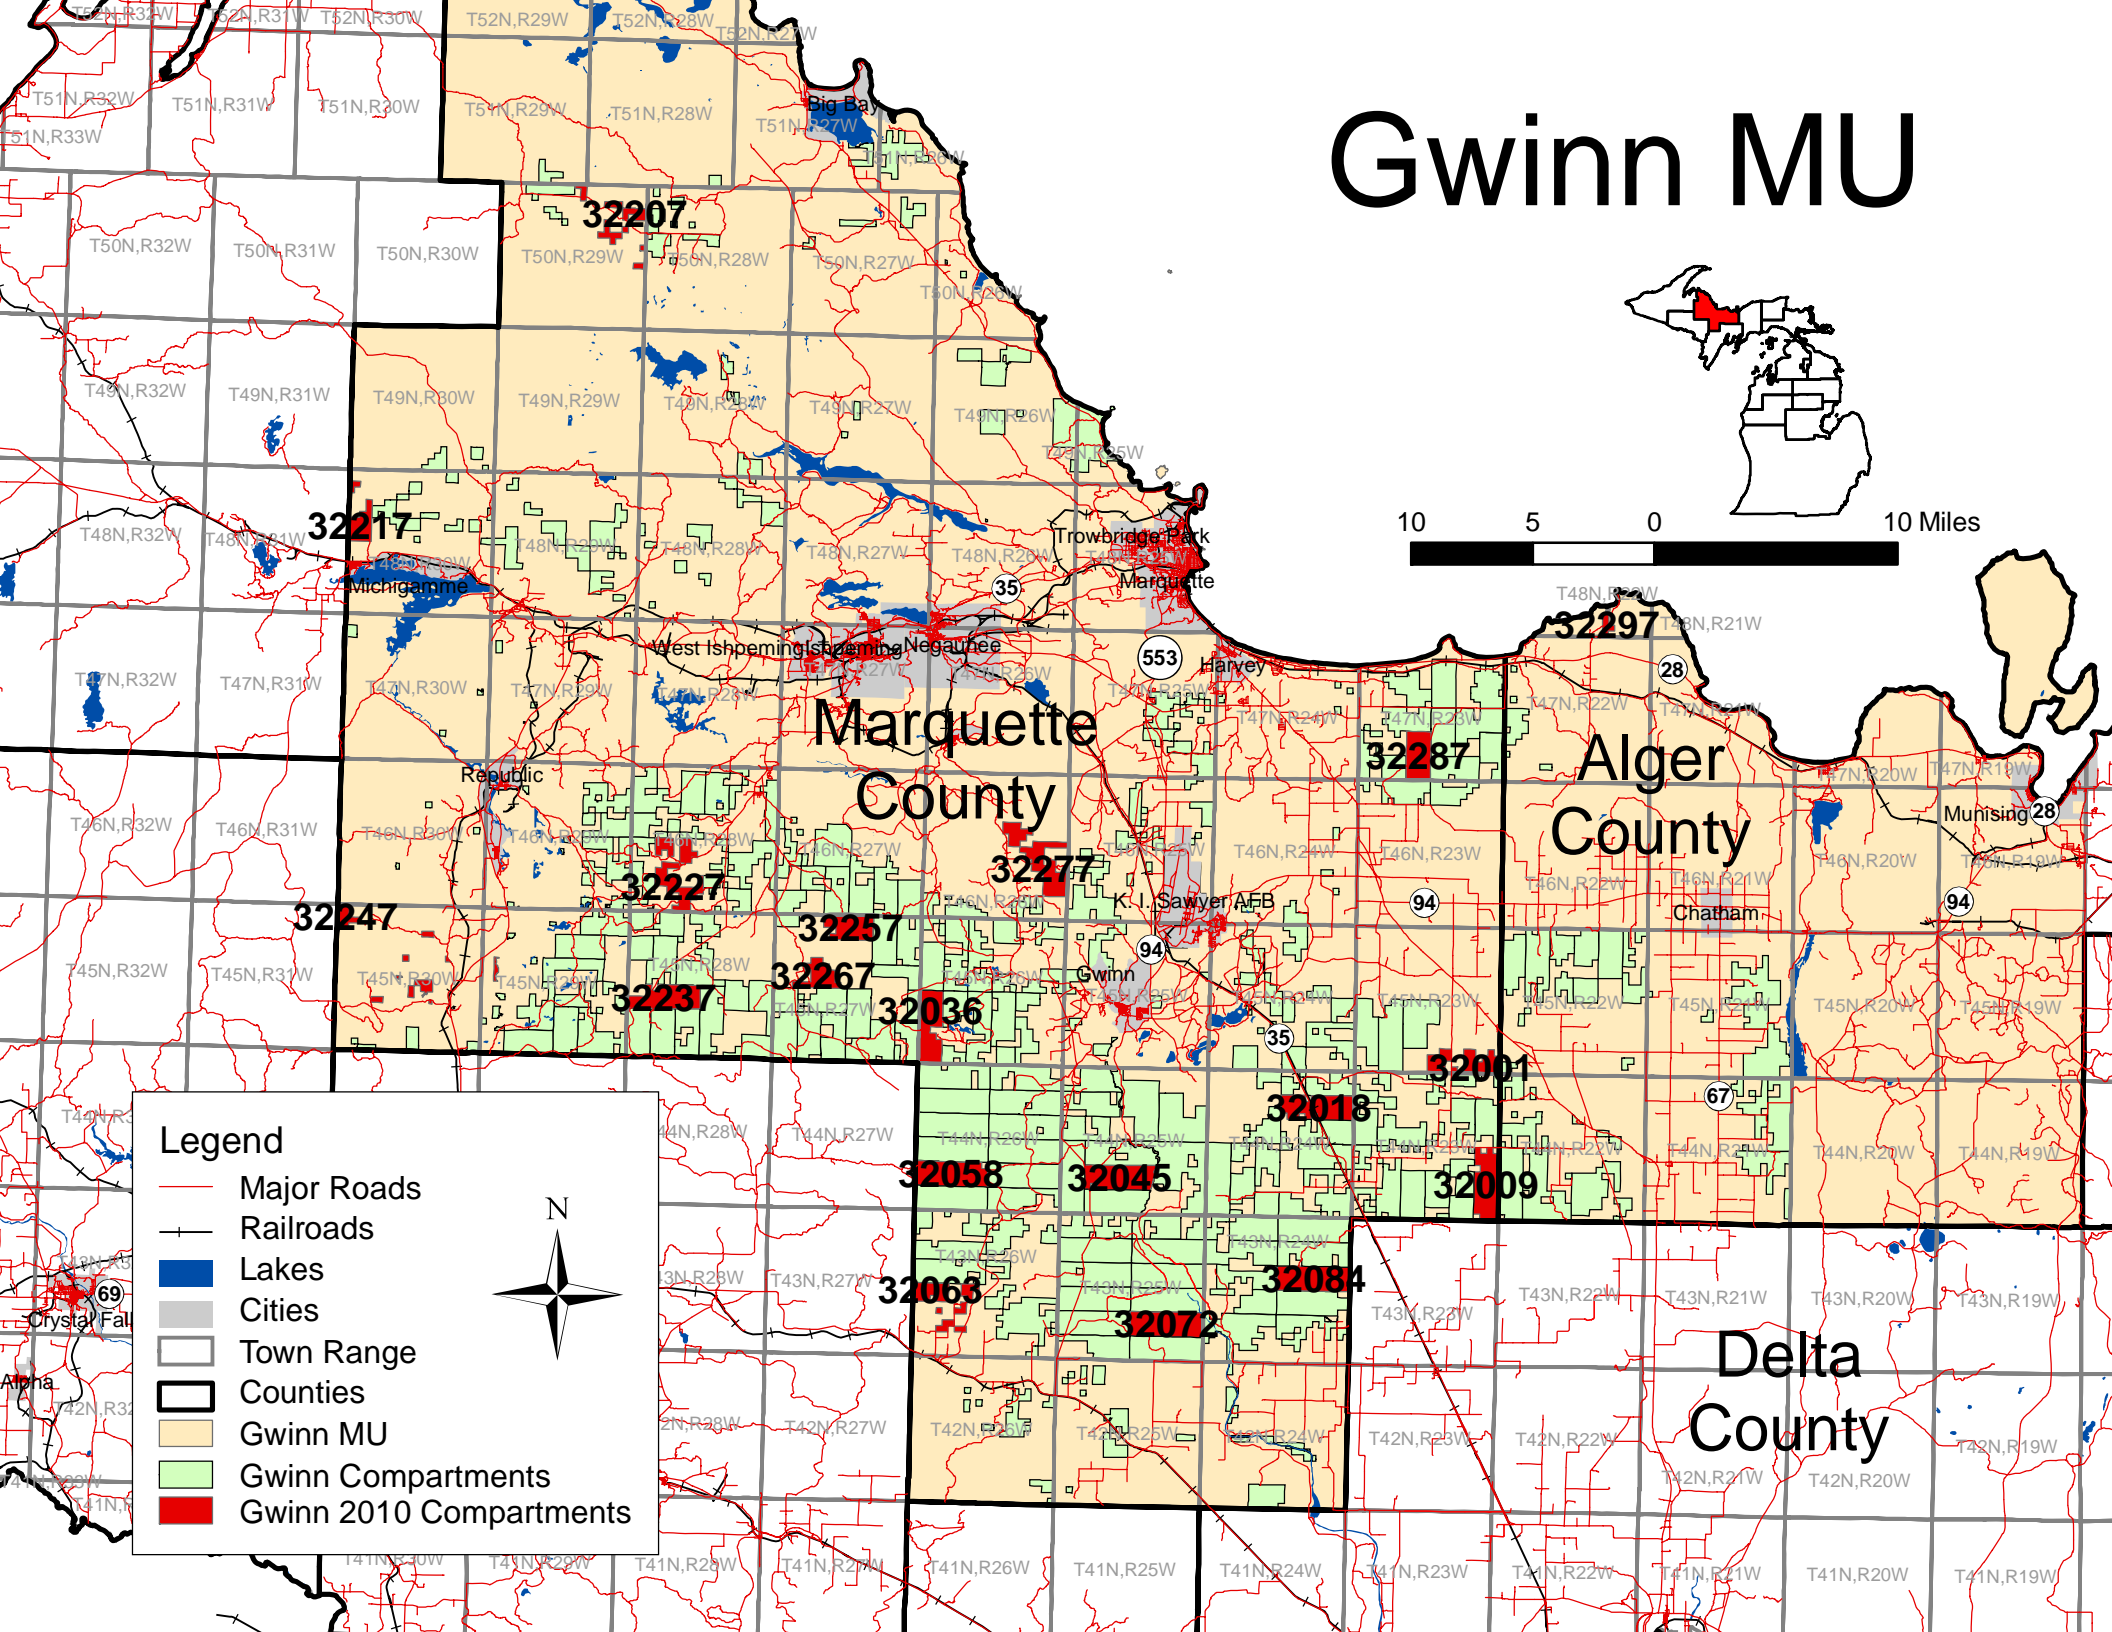

# Gwinn MU

**Legend**

- Major Roads
- Railroads
- Lakes
- Cities
- Town Range
- Counties
- Gwinn MU
- Gwinn Compartments
- Gwinn 2010 Compartments

Marquette  
County

Alger  
County

Delta  
County

32207

32217

32297

32287

32247

32227

32277

32257

32237

32267