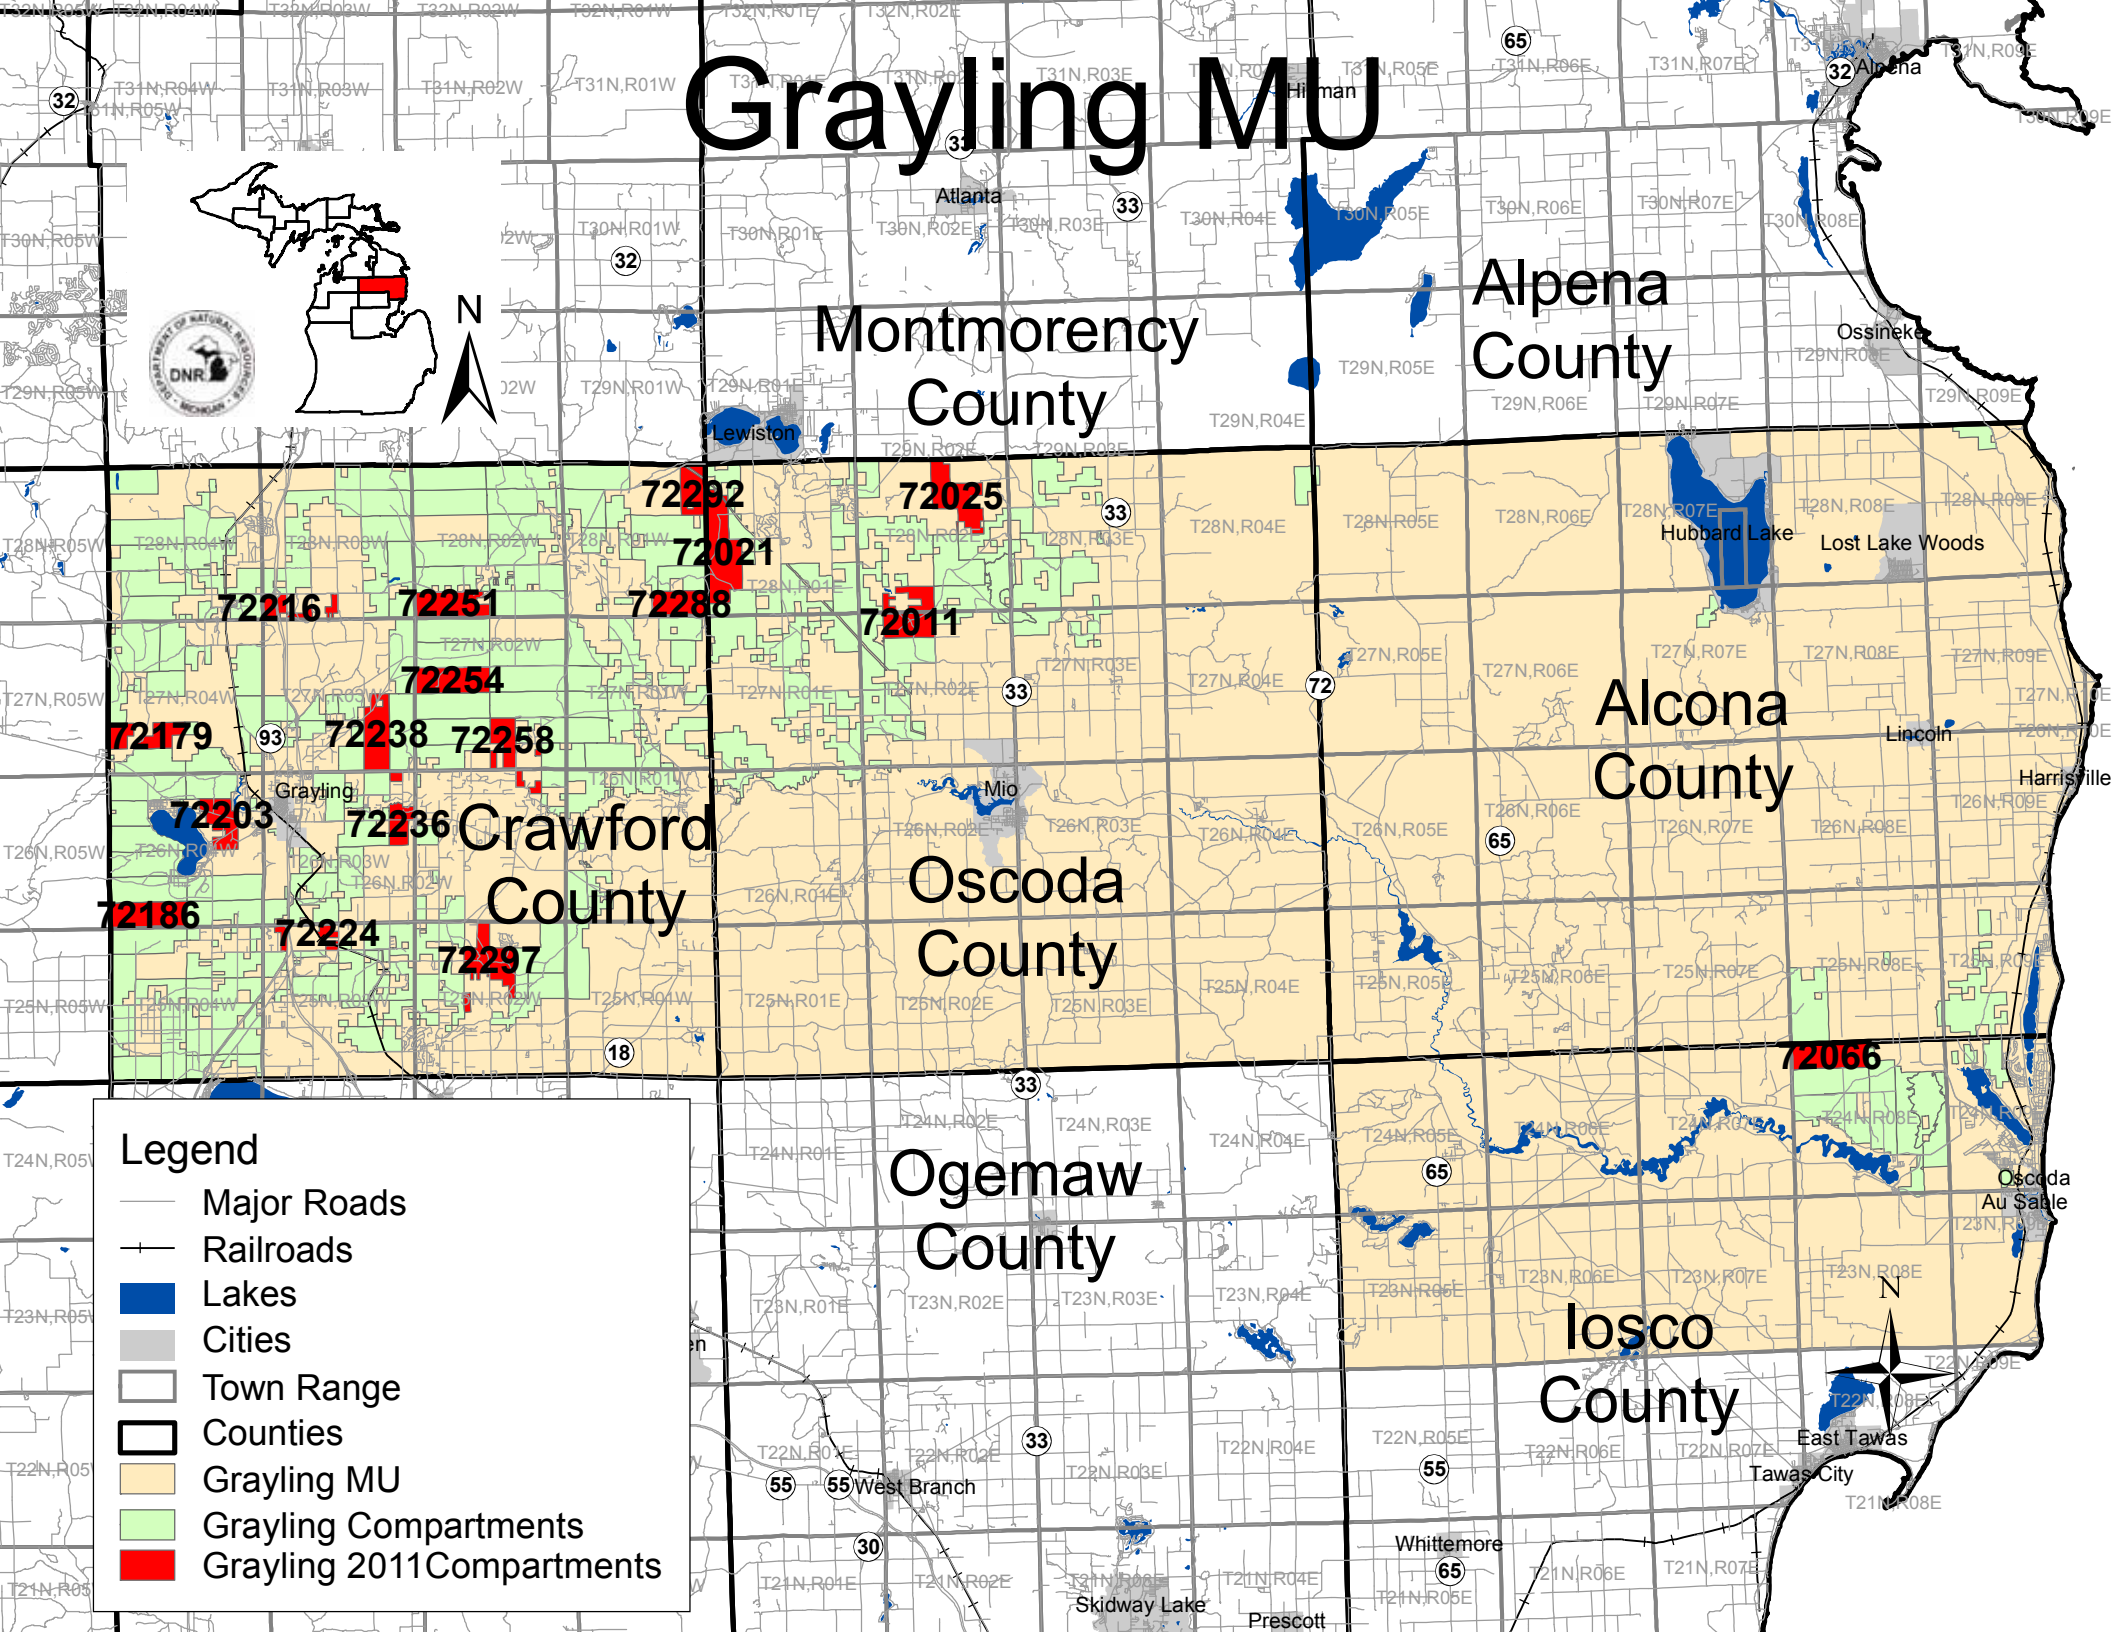

Grayling MU

Legend

- Major Roads
- Railroads
- Lakes
- Cities
- Town Range
- Counties
- Grayling MU
- Grayling Compartments
- Grayling 2011 Compartments

Montmorency County

Alpena County

Alcona County

Crawford County

Oscoda County

Ogemaw County

Iosco County

72292

72025

72021

72011

72216

72251

72288

72254

72238

72258

72203

72236

72186

72224

72297

72066

Grayling

Mio

Hubbard Lake

Lincoln

Harrisville

Oscoda Au Sable

East Tawas

Tawas City

Whittemore

Skidway Lake

Prescott

Ossineke

Lincoln

Oscoda Au Sable

East Tawas

Tawas City

Whittemore

Skidway Lake

Prescott