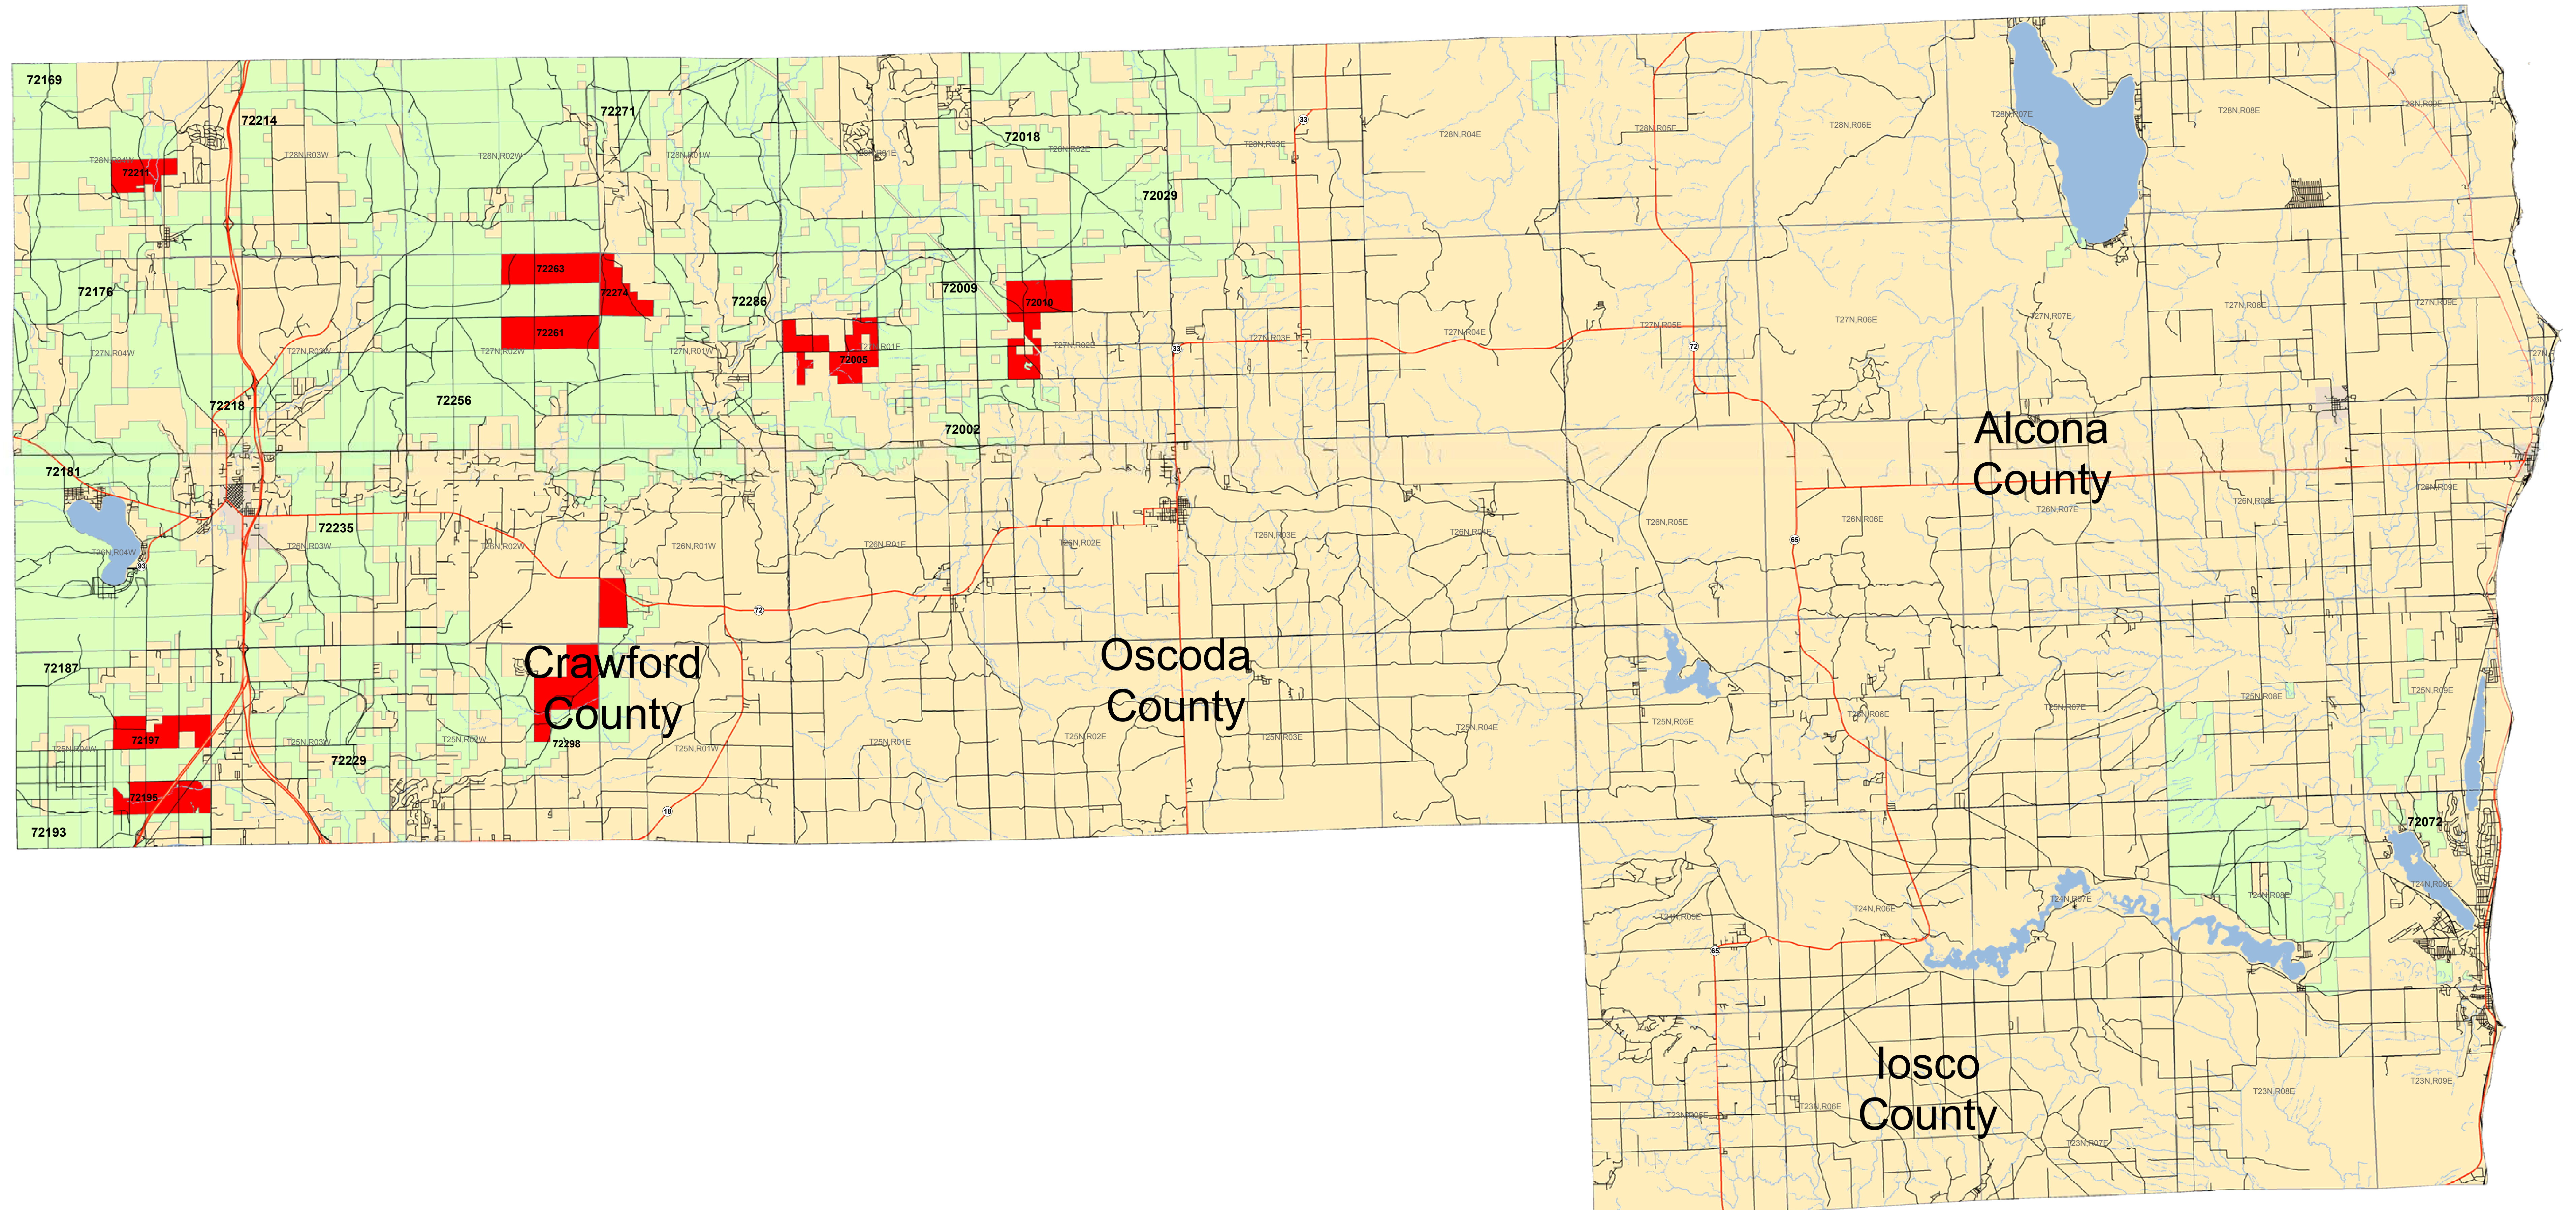

# Grayling Management Unit Red Pine Compartments

- Legend**
- Highway
  - Major Roads
  - Intermittent Stream/Drain
  - Stream
  - Lakes and Rivers
  - Town Range
  - Cities
  - Counties
  - Red Pine Compartments
  - Management Areas
  - Grayling Management Unit