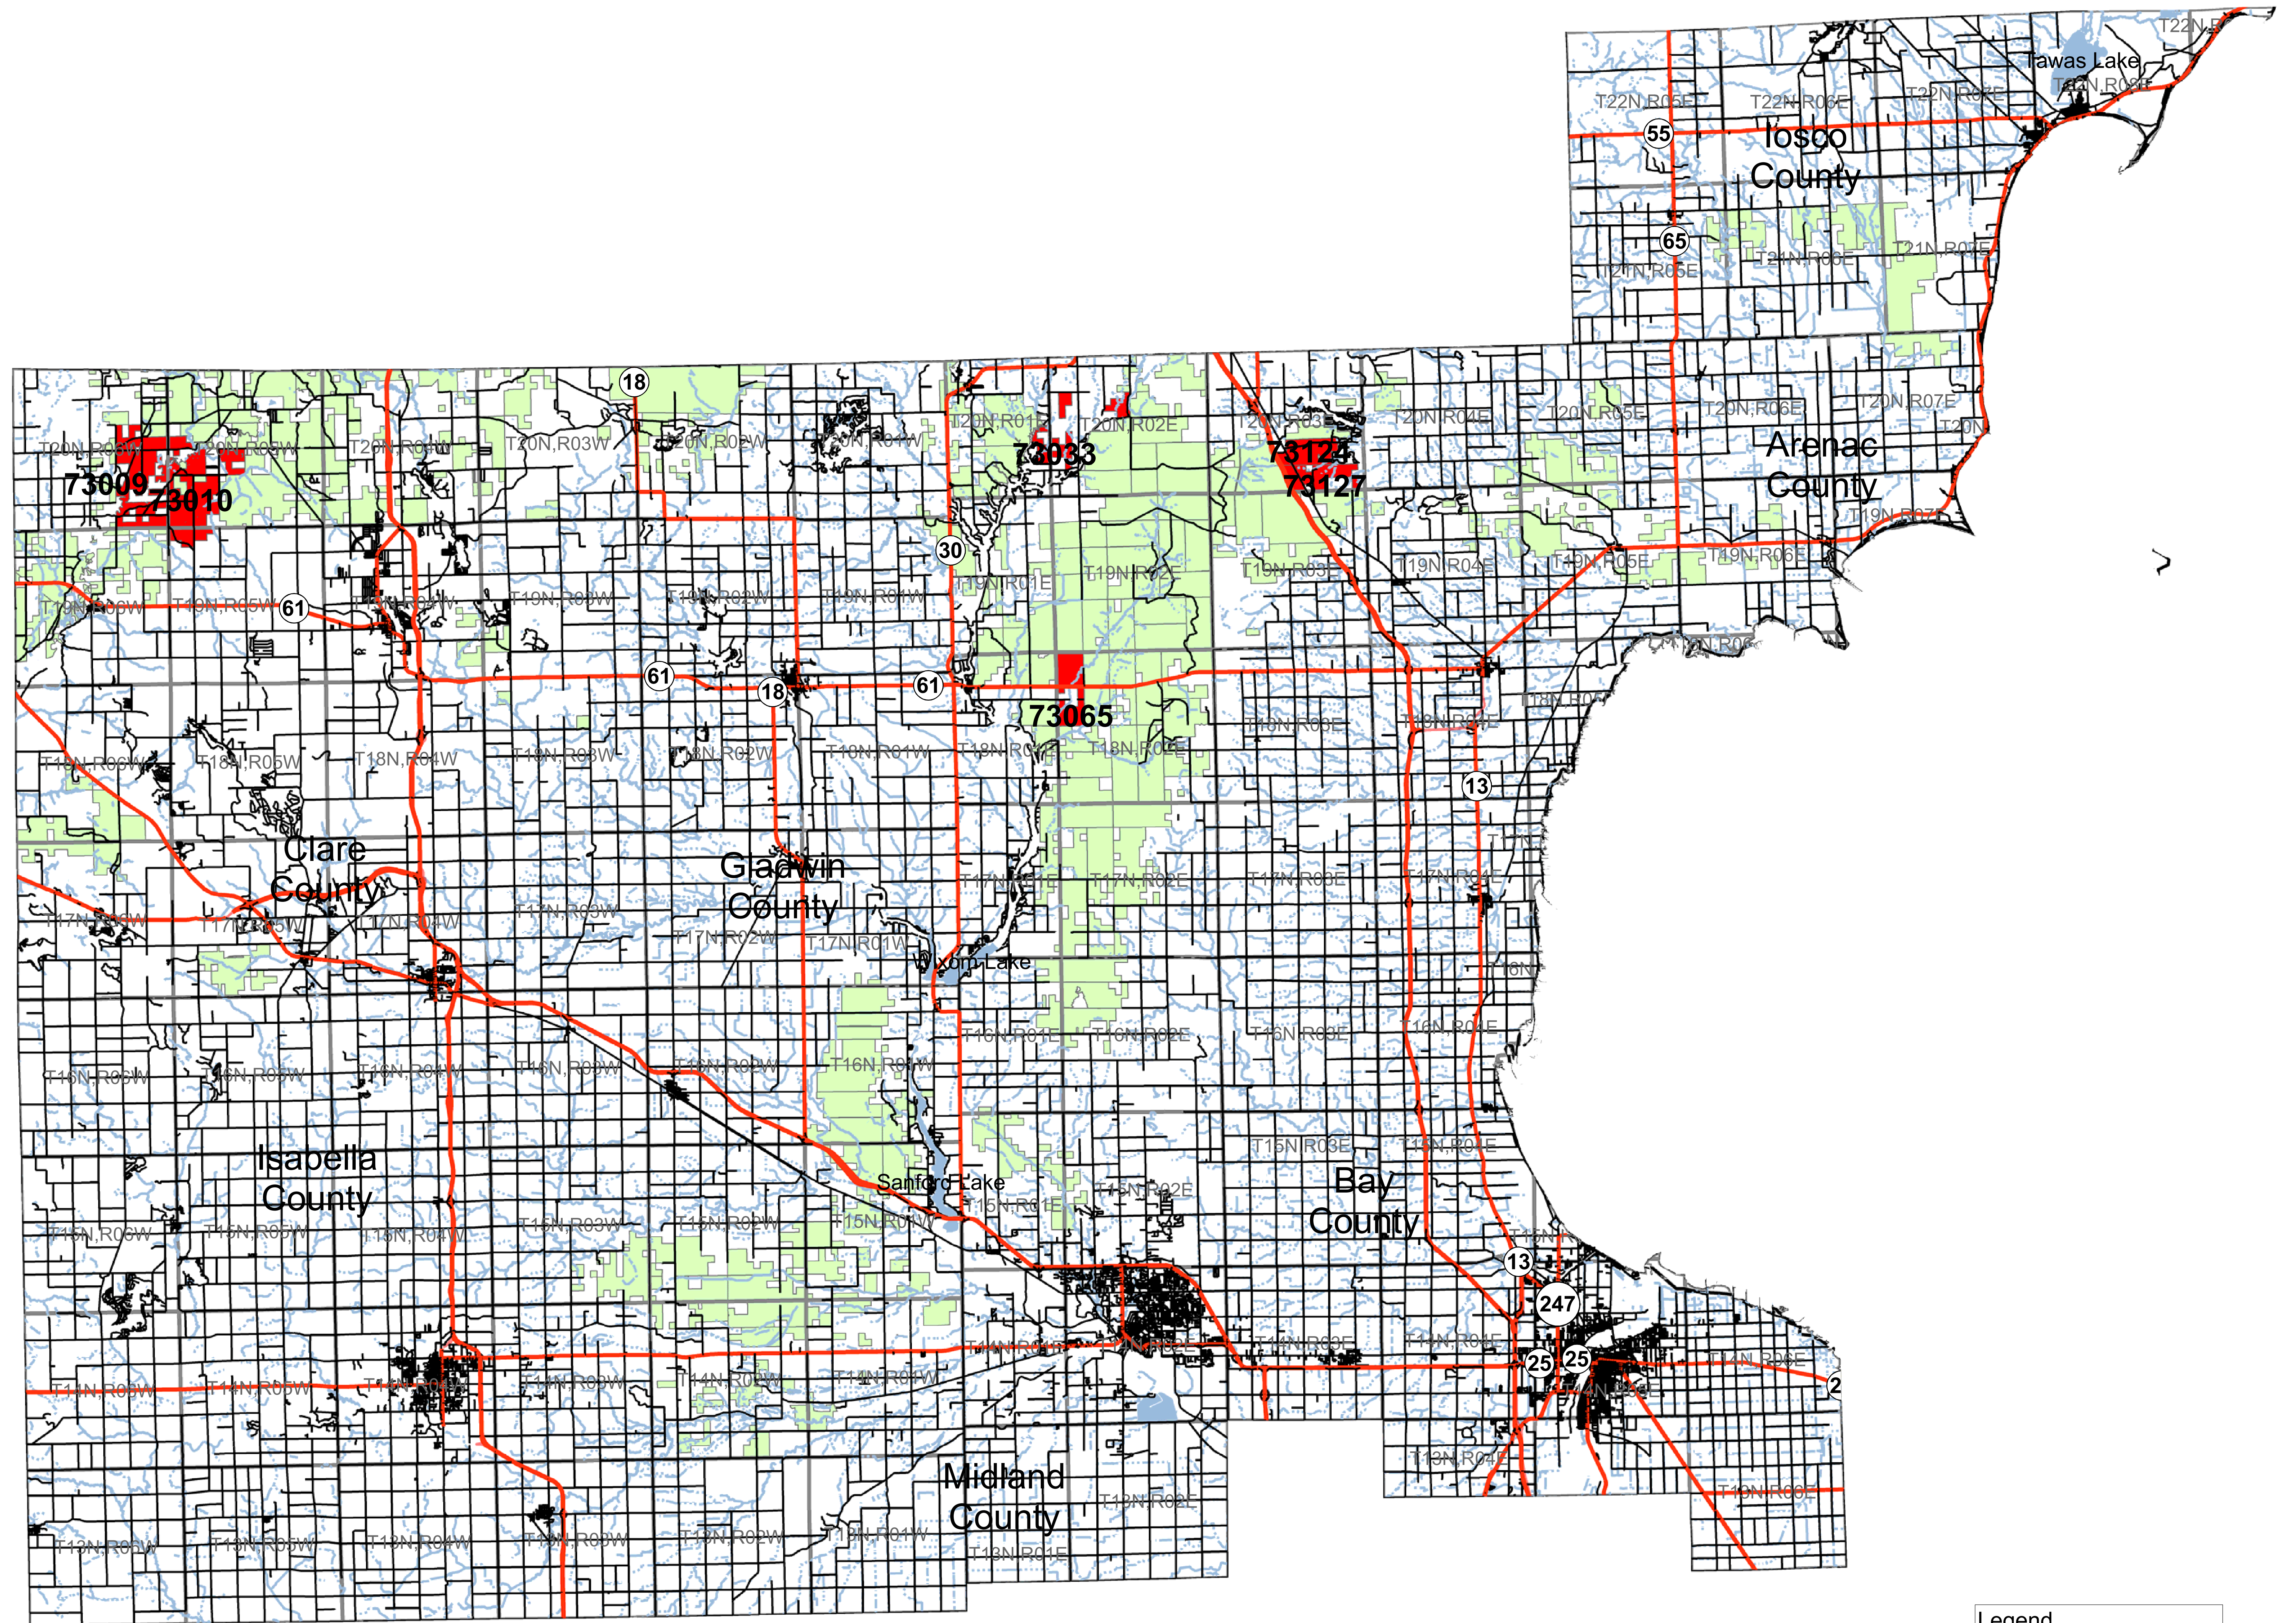

# Gladwin Management Unit Red Pine Compartments

**Legend**

- Highway
- Major Roads
- Intermittent Stream/Drain
- Stream
- Lakes and Rivers
- Counties
- Town Range
- Red Pine Compartments
- Management Areas