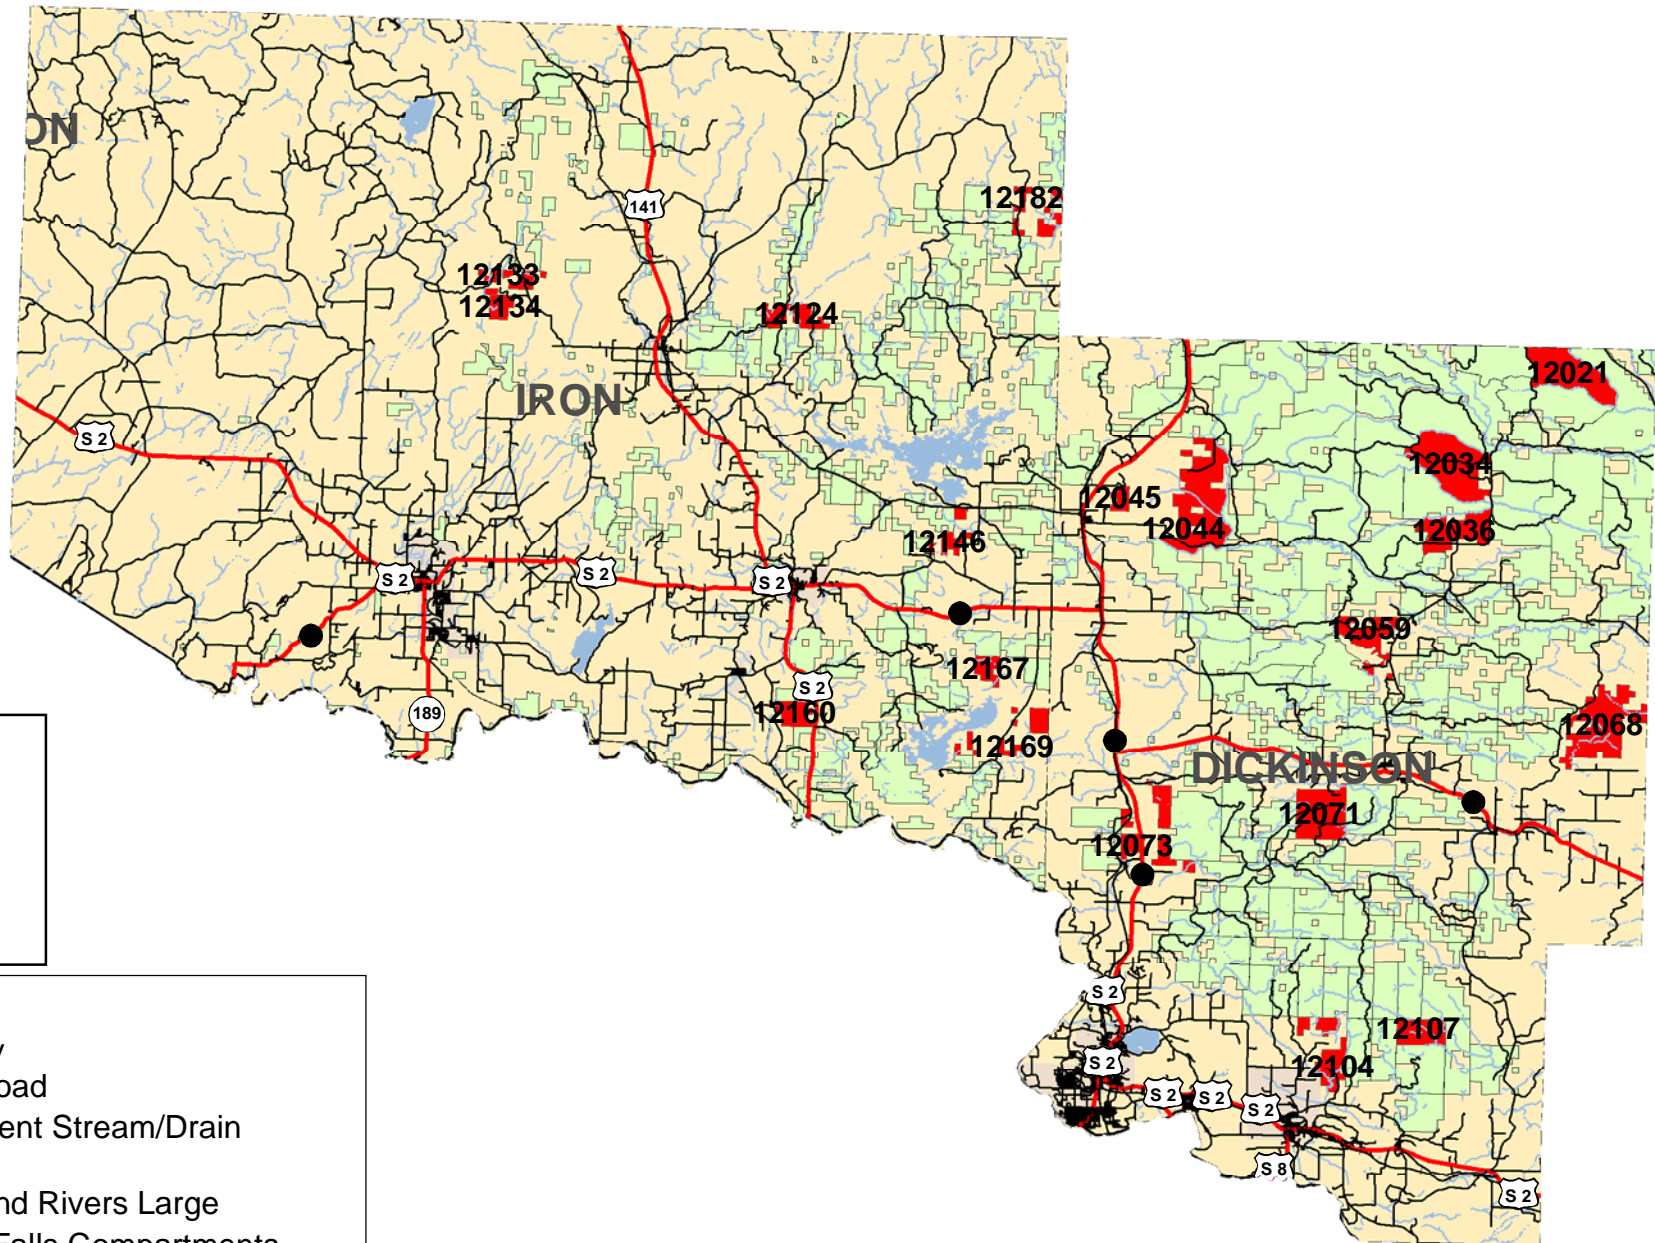

Crystal Falls Management Unit 2010 YOE Compartments

Legend

- Highway
- Major Road
- Intermittent Stream/Drain
- Stream
- Lakes and Rivers Large
- Crystal Falls Compartments
- Crystal Falls 2010 Compartments
- Crystal Falls MU