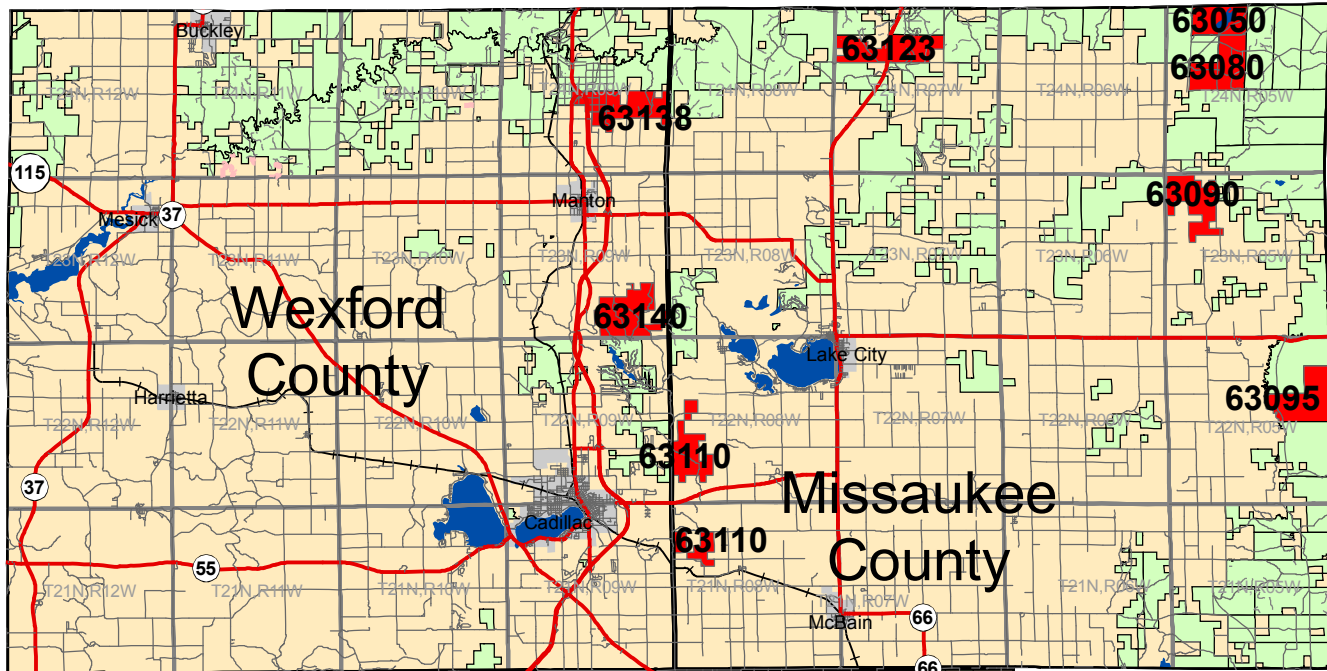

Cadillac MU

Legend

- Highway
- Paved Road
- Gravel or Good Dirt Road
- Poor Dirt Road
- Closed Road
- Railroads
- Lakes
- Cities
- Town Range
- Counties
- Traverse City MU
- Cadillac Compartments
- Cadillac 2011 Compartments