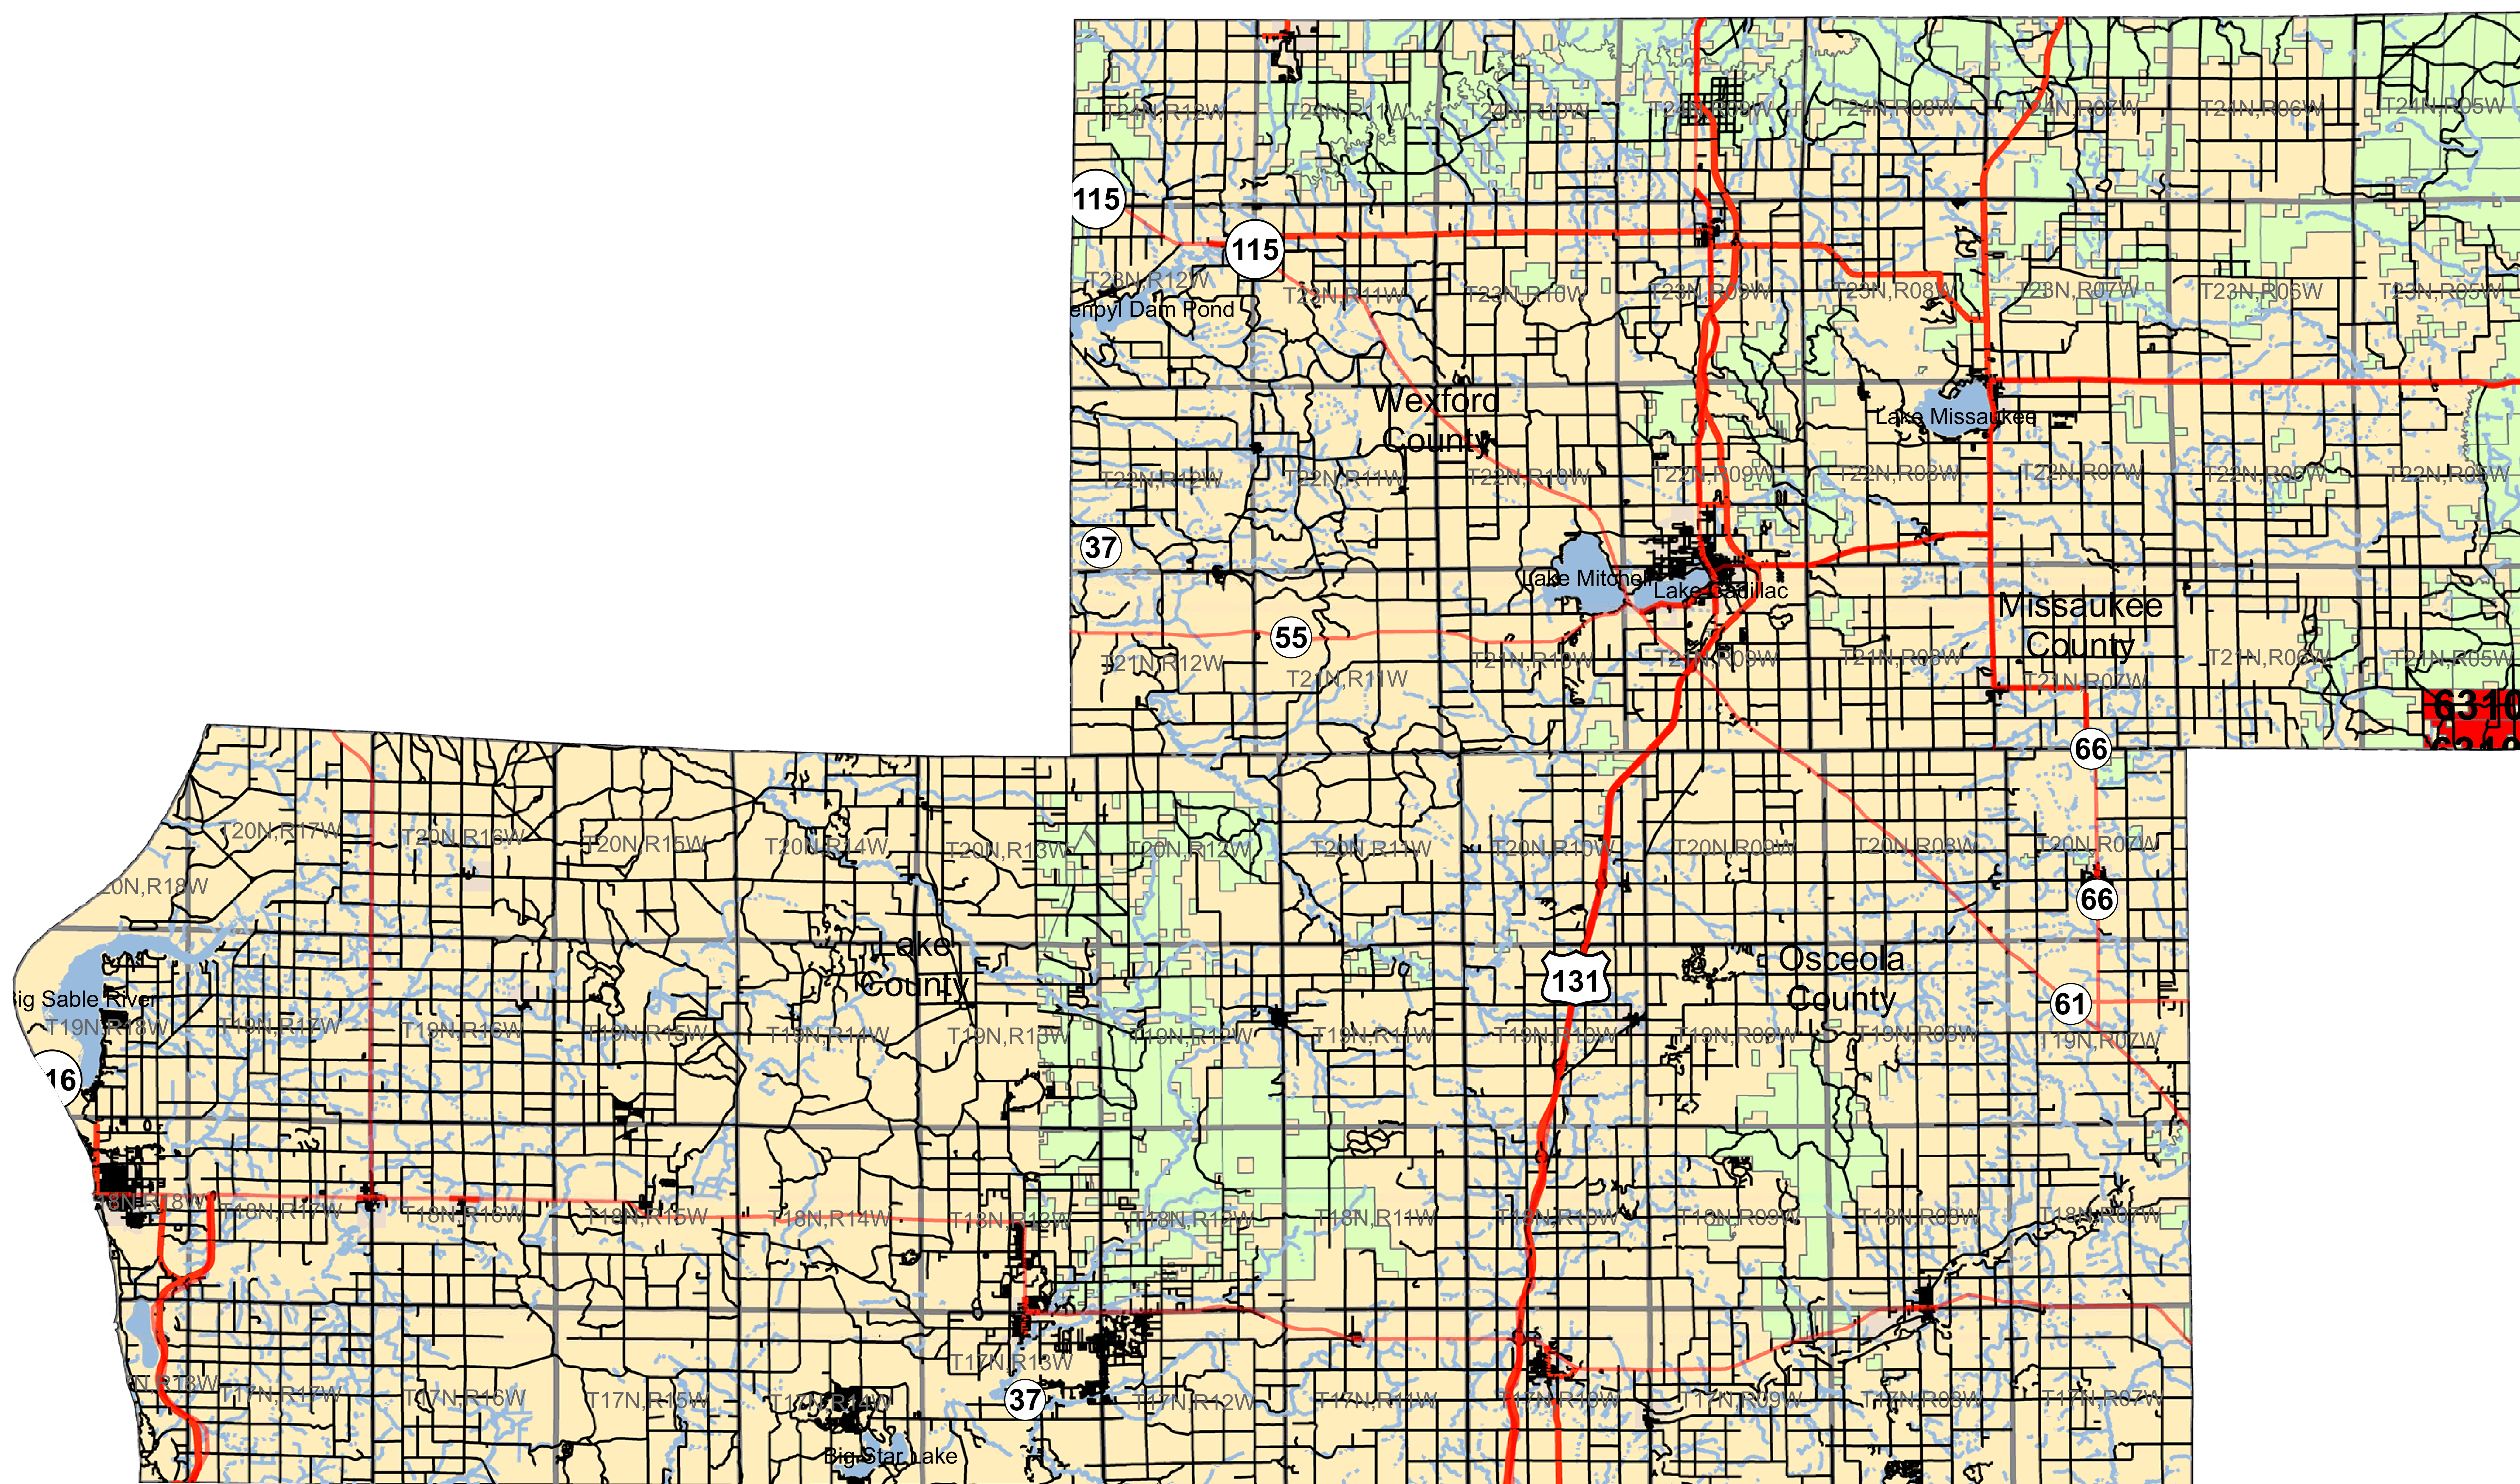

Cadillac Management Unit Red Pine Compartments

Legend

- Highway
- Major Roads
- Intermittent Stream/Drain
- Stream
- Lakes and Rivers
- Counties
- Town Range
- Red Pine Compartments
- Cadillac Management Unit
- Management Areas