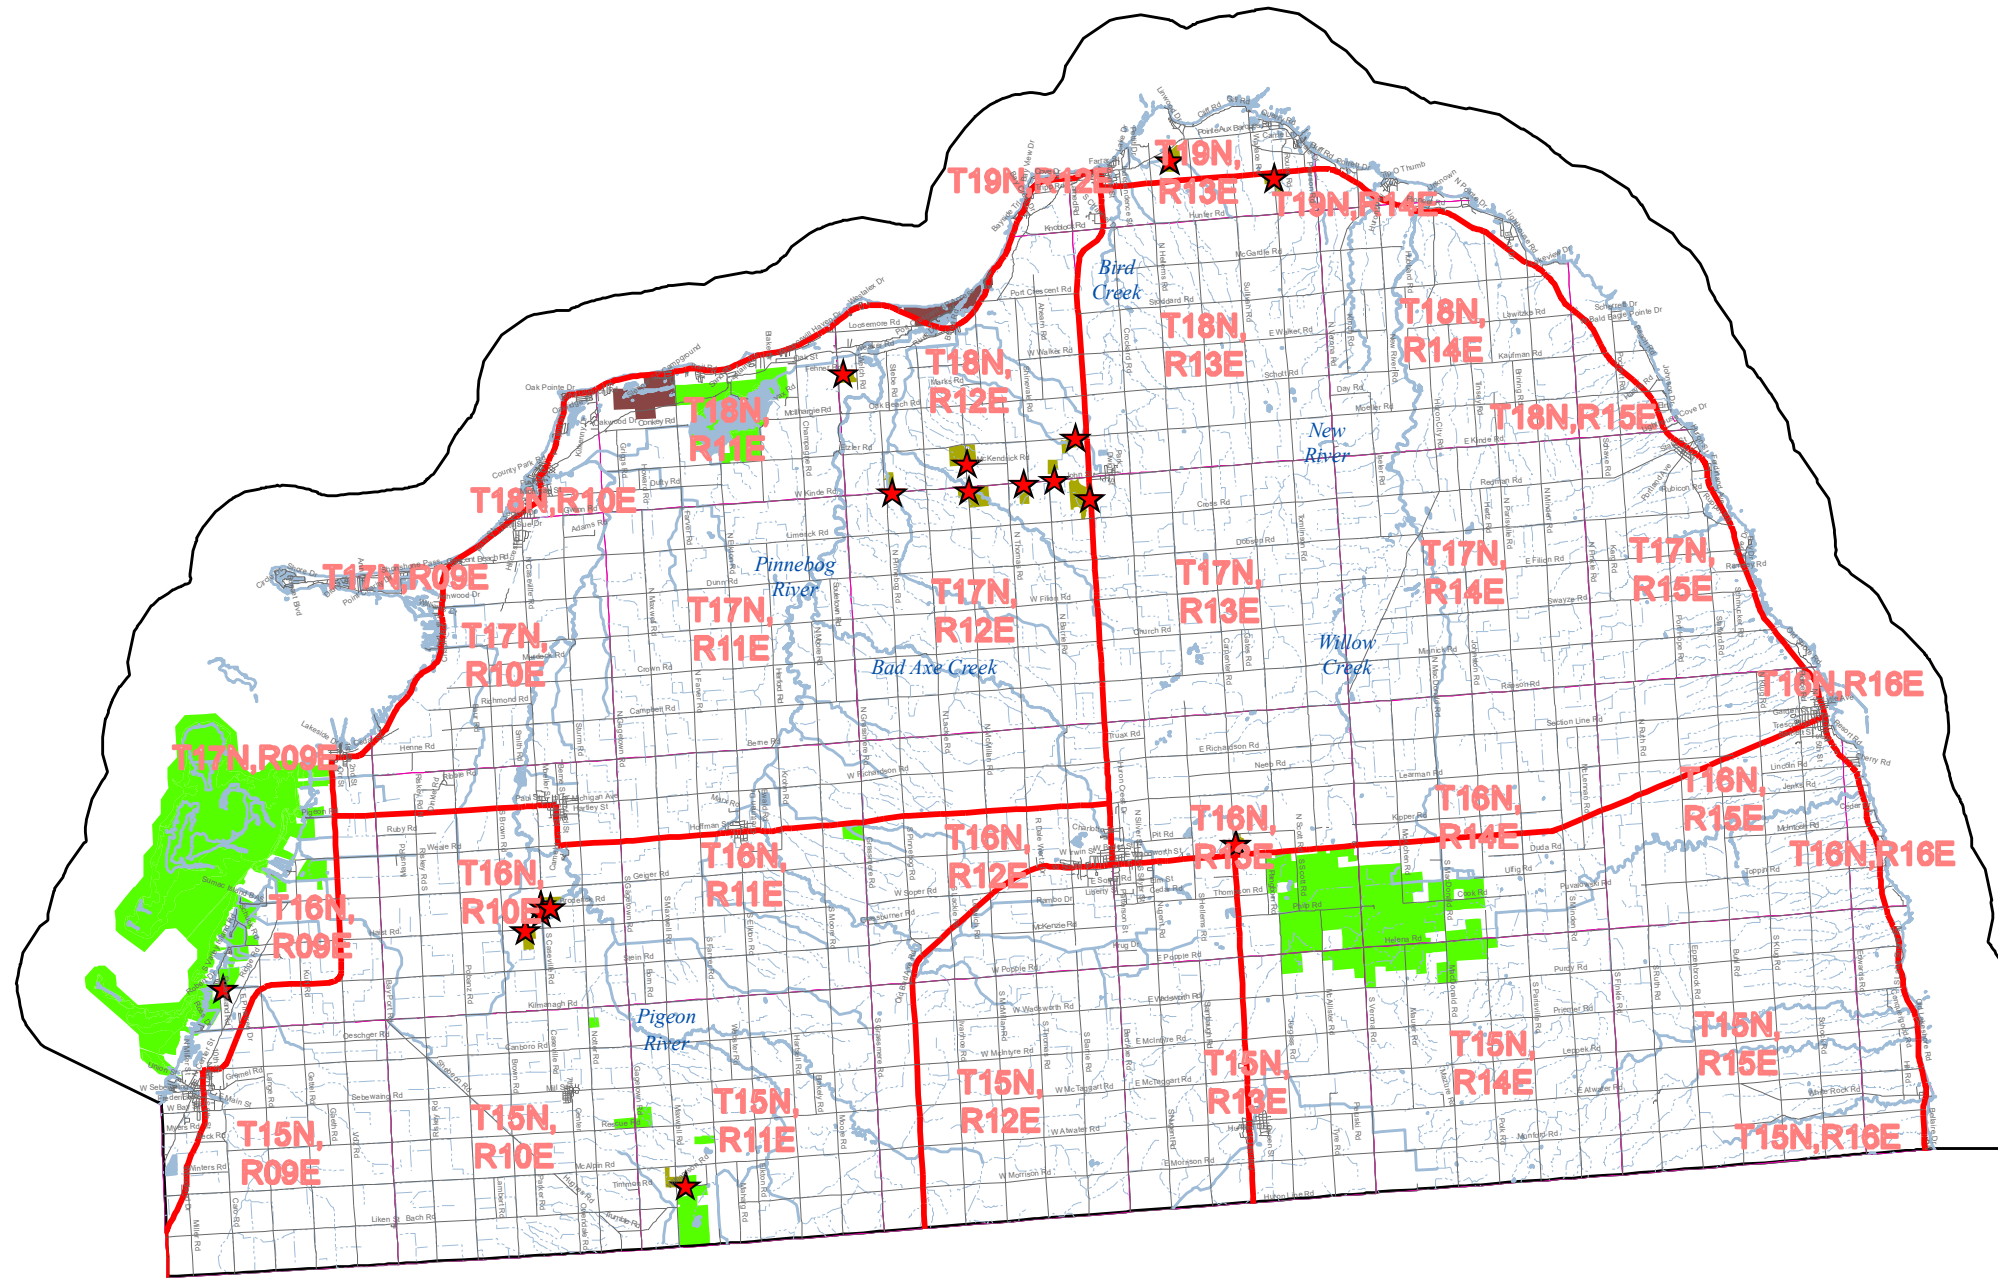

# Lands Open to Public Hunting Huron

Map Revised: Date: 02/01/2018

## Legend

- |  |                                      |                              |
|--|--------------------------------------|------------------------------|
| Highways   | State Forest Land                    | National Forests             |
| Roads  | State Wildlife/Game Areas            | National Park Service        |
| Intermittent Stream/Drain  | HAP (Hunter Access Program) Boundary | US Fish and Wildlife Service |
| Stream   | State Park and Recreation Areas      | HAP (Hunter Access Program)* |
| Lakes and Rivers   | Commercial Forest Lands              |                              |
| Townships  |                                      |                              |
| Other categories (Includes private lands, other - owner lands, lands closed to hunting, easements, etc.) |                                      |                              |

- National Forests
- National Park Service
- US Fish and Wildlife Service
- HAP (Hunter Access Program)\*

\* See 2015-2016 Hunter Access Program Guide  
www.michigan.gov/dnr

## User Note:

There may be refuges that are **CLOSED** to hunting on State land. It is the responsibility of the users of this map to be aware of all rules and regulations relevant to their hunting activities and hunting locations. This map shows approximate boundaries of lands open to public hunting. This map is designed to be used for hunting trip planning purposes only, and not for legal boundary determinations. There is the potential for small areas, which are closed to hunting, to be found within the shaded boundaries of areas which are shown as open to hunting.