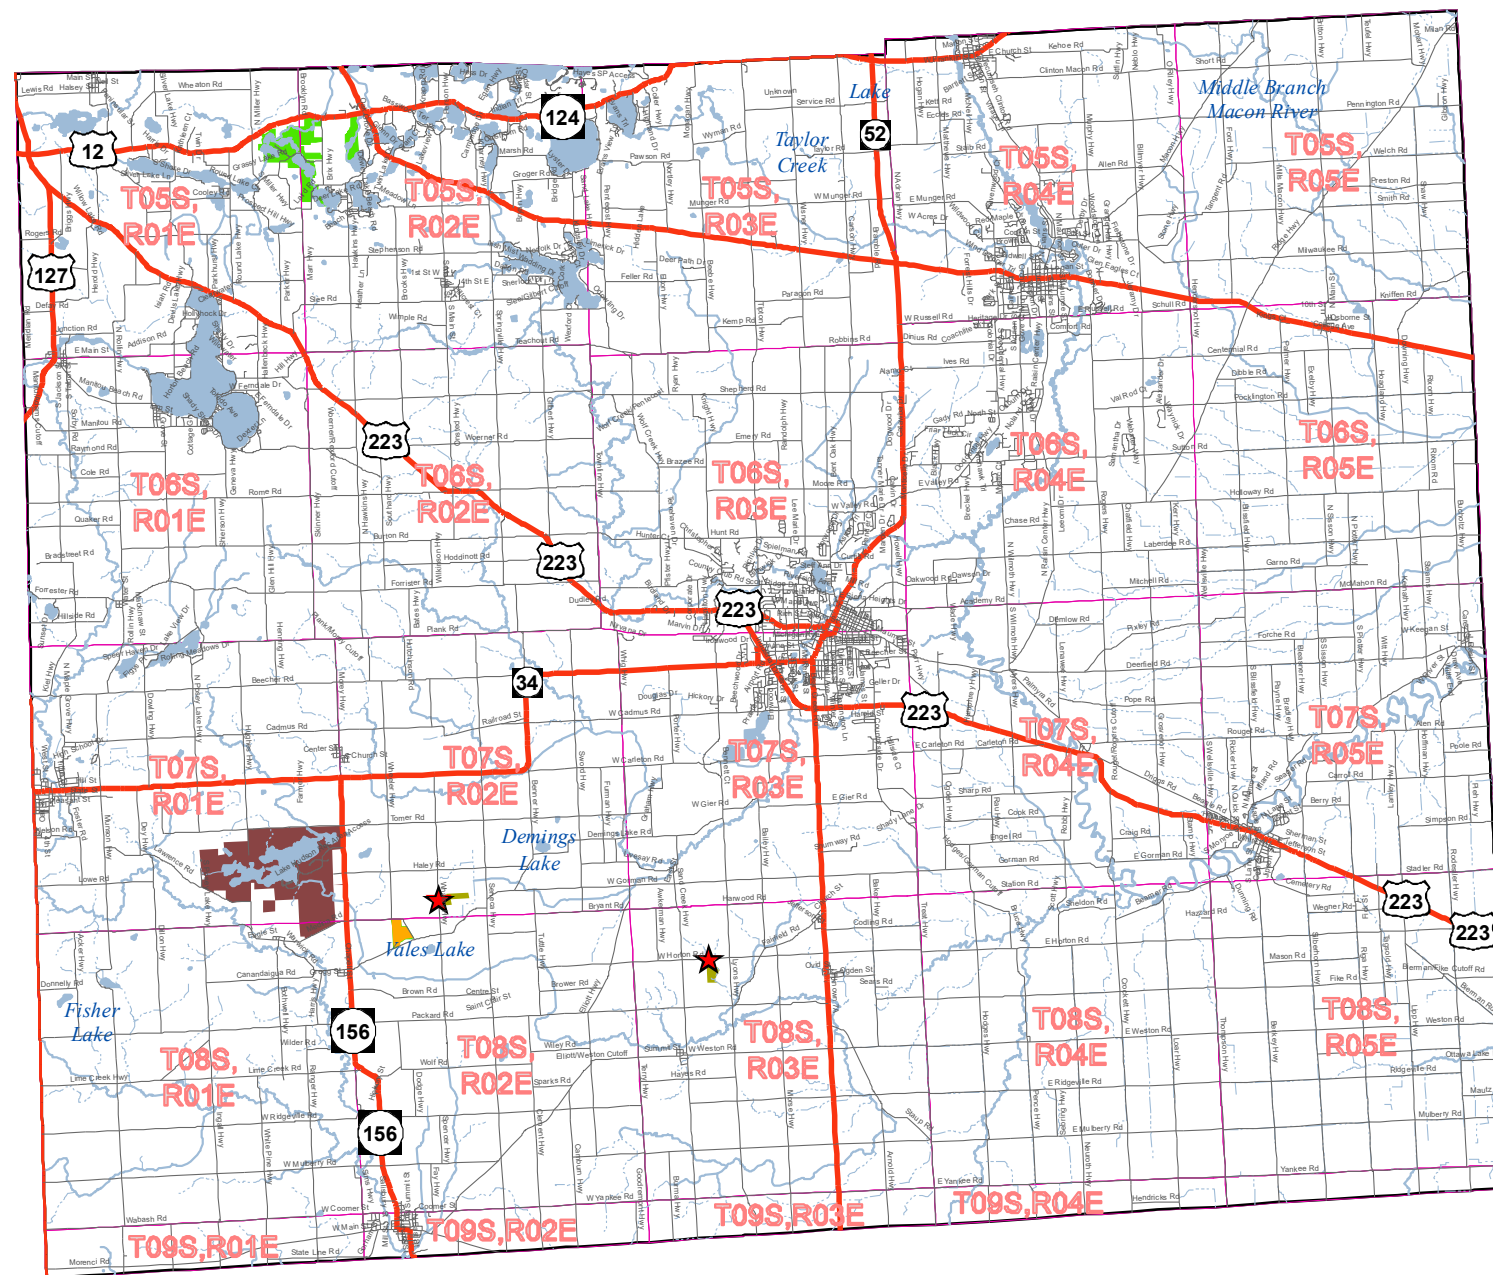

# Lands Open to Public Hunting LENAWEE COUNTY

Map Revised: Date: 12/14/2020

## Legend

- |  |                                      |                              |
|--|--------------------------------------|------------------------------|
| Highways   | State Forest Land                    | National Forests             |
| Roads  | State Wildlife/Game Areas            | National Park Service        |
| Intermittent Stream/Drain  | HAP (Hunter Access Program) Boundary | US Fish and Wildlife Service |
| Stream   | State Park and Recreation Areas      | HAP (Hunter Access Program)* |
| Lakes and Rivers   | Commercial Forest Lands              |                              |
| Townships  |                                      |                              |
| Other categories (Includes private lands, other - owner lands, lands closed to hunting, easements, etc.) |                                      |                              |

## User Note:

There may be refuges that are **CLOSED** to hunting on State land. It is the responsibility of the users of this map to be aware of all rules and regulations relevant to their hunting activities and hunting locations. This map shows approximate boundaries of lands open to public hunting. This map is designed to be used for hunting trip planning purposes only, and not for legal boundary determinations. There is the potential for small areas, which are closed to hunting, to be found within the shaded boundaries of areas which are shown as open to hunting.